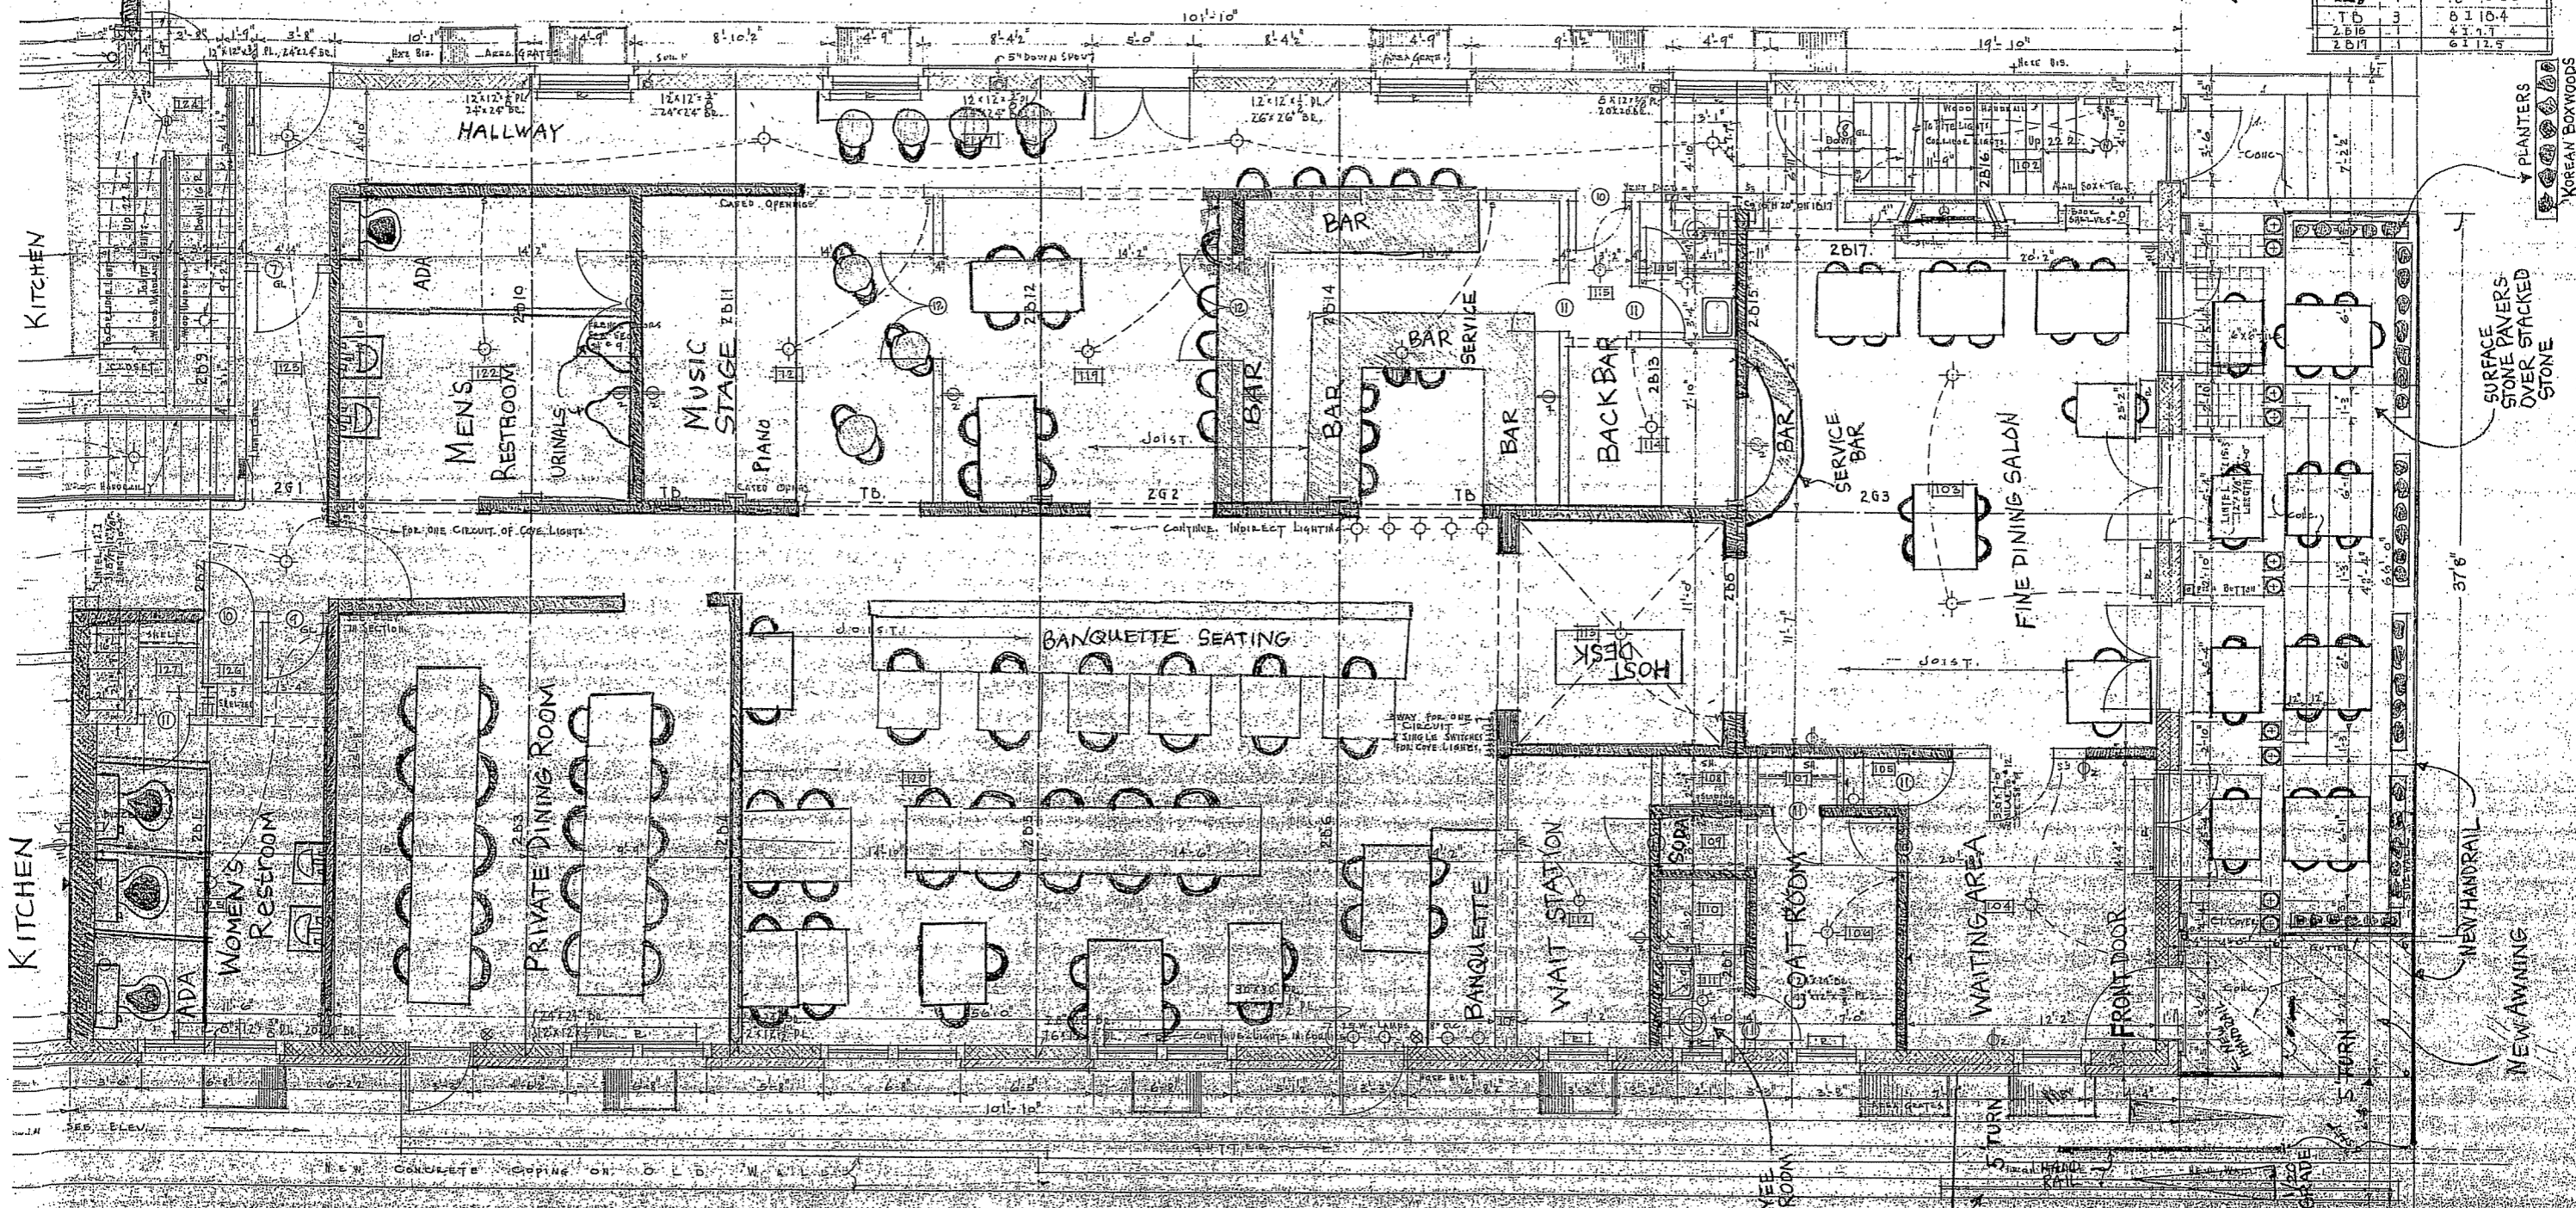

OFFICE & STORAGE
LIQUOR ROOM

- FOR 2ND & 3RD FLOORS
- ① 2'-4" x 6'-8"
 - ② 2'-6" x 6'-8"
 - ③ 2'-8" x 6'-8"
 - ④ 3'-0" x 6'-8"
 - ⑤ 2'-0" x 5'-8"
 - ⑥ 3'-6" x 7'-0"
 - ⑦ 3'-2" x 7'-0"
 - ⑧ 3'-0" x 7'-0"
 - ⑨ 2'-8" x 7'-0"
 - ⑩ 2'-6" x 7'-0"
 - ⑪ 2'-2" x 7'-0"
 - ⑫ 2'-0" x 7'-0"
 - ⑬ 2'-4" x 6'-8"
 - ⑭ 2'-4" x 6'-8"

DOOR SCHEDULE

1/2 ELEVATION OF STALL IN RM. #116

MARK NO.	BEAM
2B1	12 I 31.3
2B2	7 I 18.3
2B3	16 CB 50
2B4	16 CB 50
2B5	16 CB 58
2B6	16 CB 53
2B7	12 I 31.0
2B8	8 CB 30
2B9	12 CB 37
2B10	14 CB 34
2B11	12 CB 36
2B12	14 CB 34
2B13	12 CB 32
2B14	14 CB 42
2B15	12 CB 36
2B16	14 CB 40
2B17	15 CB 67
2B18	18 CB 68
TD	8 I 10.4
2B19	4 I 17
2B20	6 I 12.9

FIRST FLOOR PLAN
SCALE 1/8" = 1'-0"

RESTAURANT MAGNUS
120 EAST WILSON
MADISON PATIO EXPANSION
WISCONSIN 53907

PLANTERS
KOREAN BOXWOODS

SURFACE PAVERS
STONE STACKED
OVER STONE

37'6"

NEW HANDRAIL

NEW AWNING

4'10" EXISTING PATIO

5' TURN
WINE STONE
SIDEWALK

EMPLOYEE
RESTROOM

FRONT DOOR

WAITING AREA

COAT ROOM

WAIT STATION

BANQUETTE

BANQUETTE SEATING