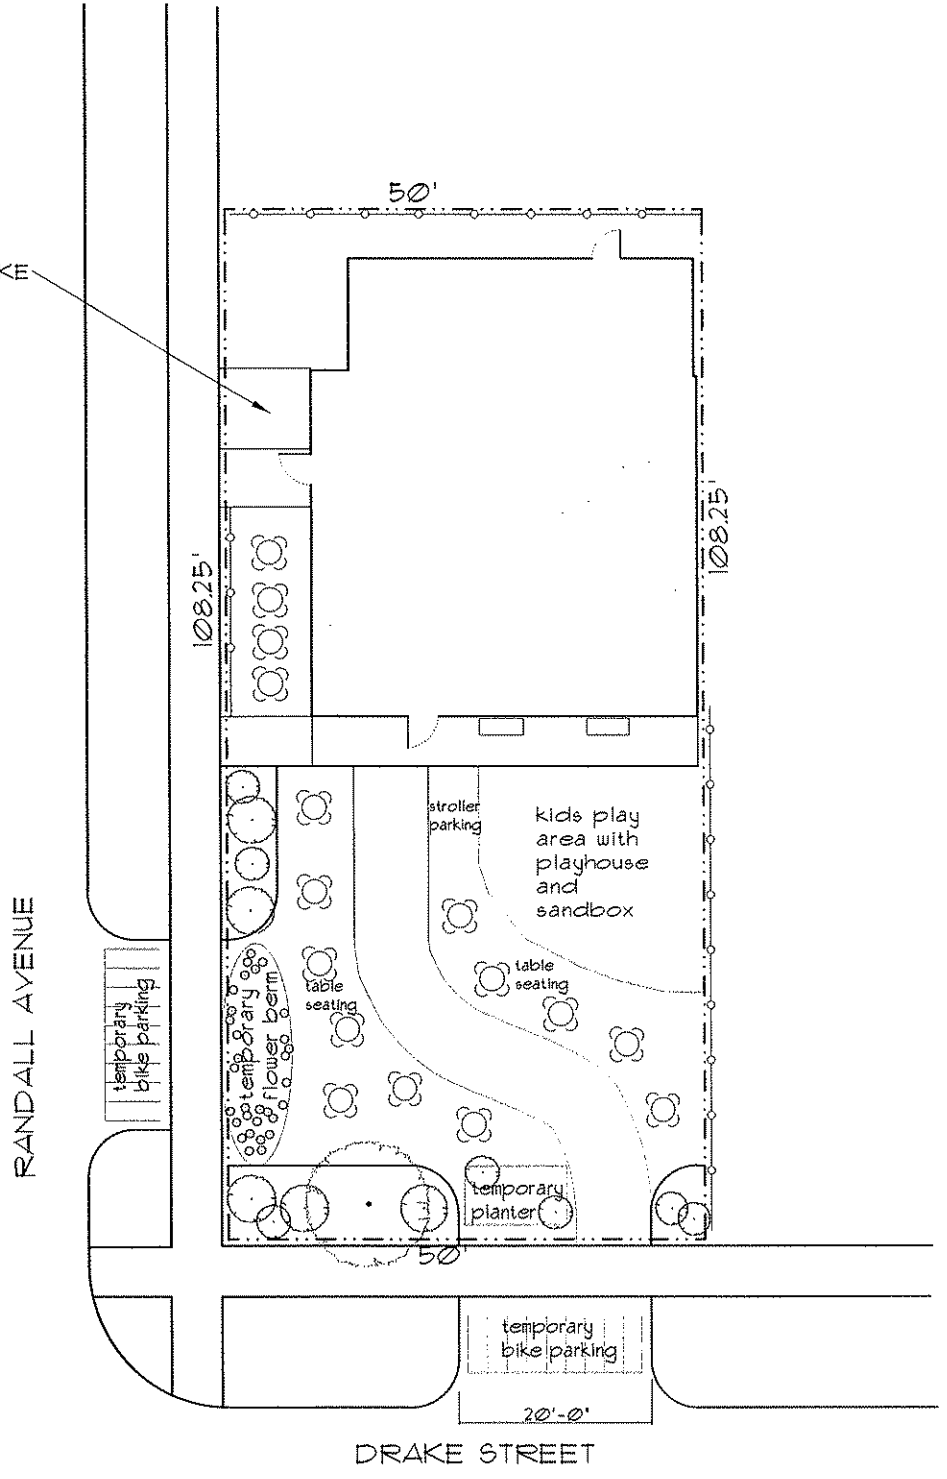

3 STALLS BIKE
PARKING
(EXISTING)

1/1/1	ZUZU CAFE 1336 DRAKE STREET MADISON, WISCONSIN	glueck architects 116 North Fox Street, Madison, WI 53703 (608)251-2551	1101 1 OF 1
-------	--	--	-------------------