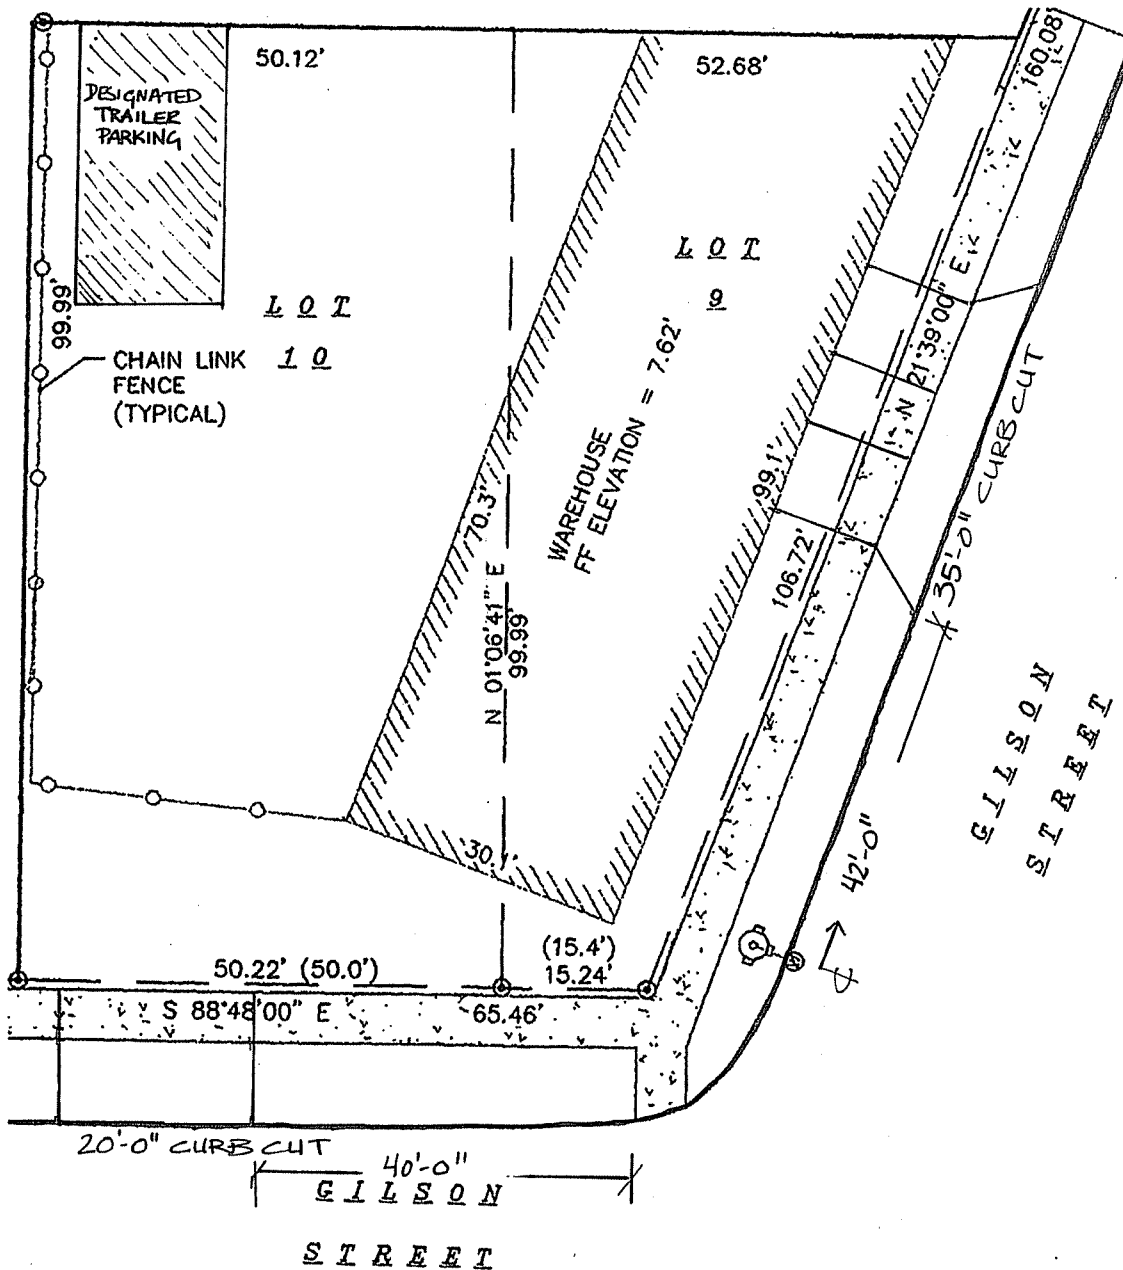

# FUNK FACTORY GEUZERIA

ASSUMED NORTH

BEARINGS ARE BASED UPON  
THE EAST LINE OF LOT 9,  
BLOCK 7 ASSUMED TO BEAR  
N 21°10'39" E

SCALE : ONE INCH = TWENTY FEET

# FUNK FACTORY GEUZERIA

SCALE: 1 INCH = 10 FEET