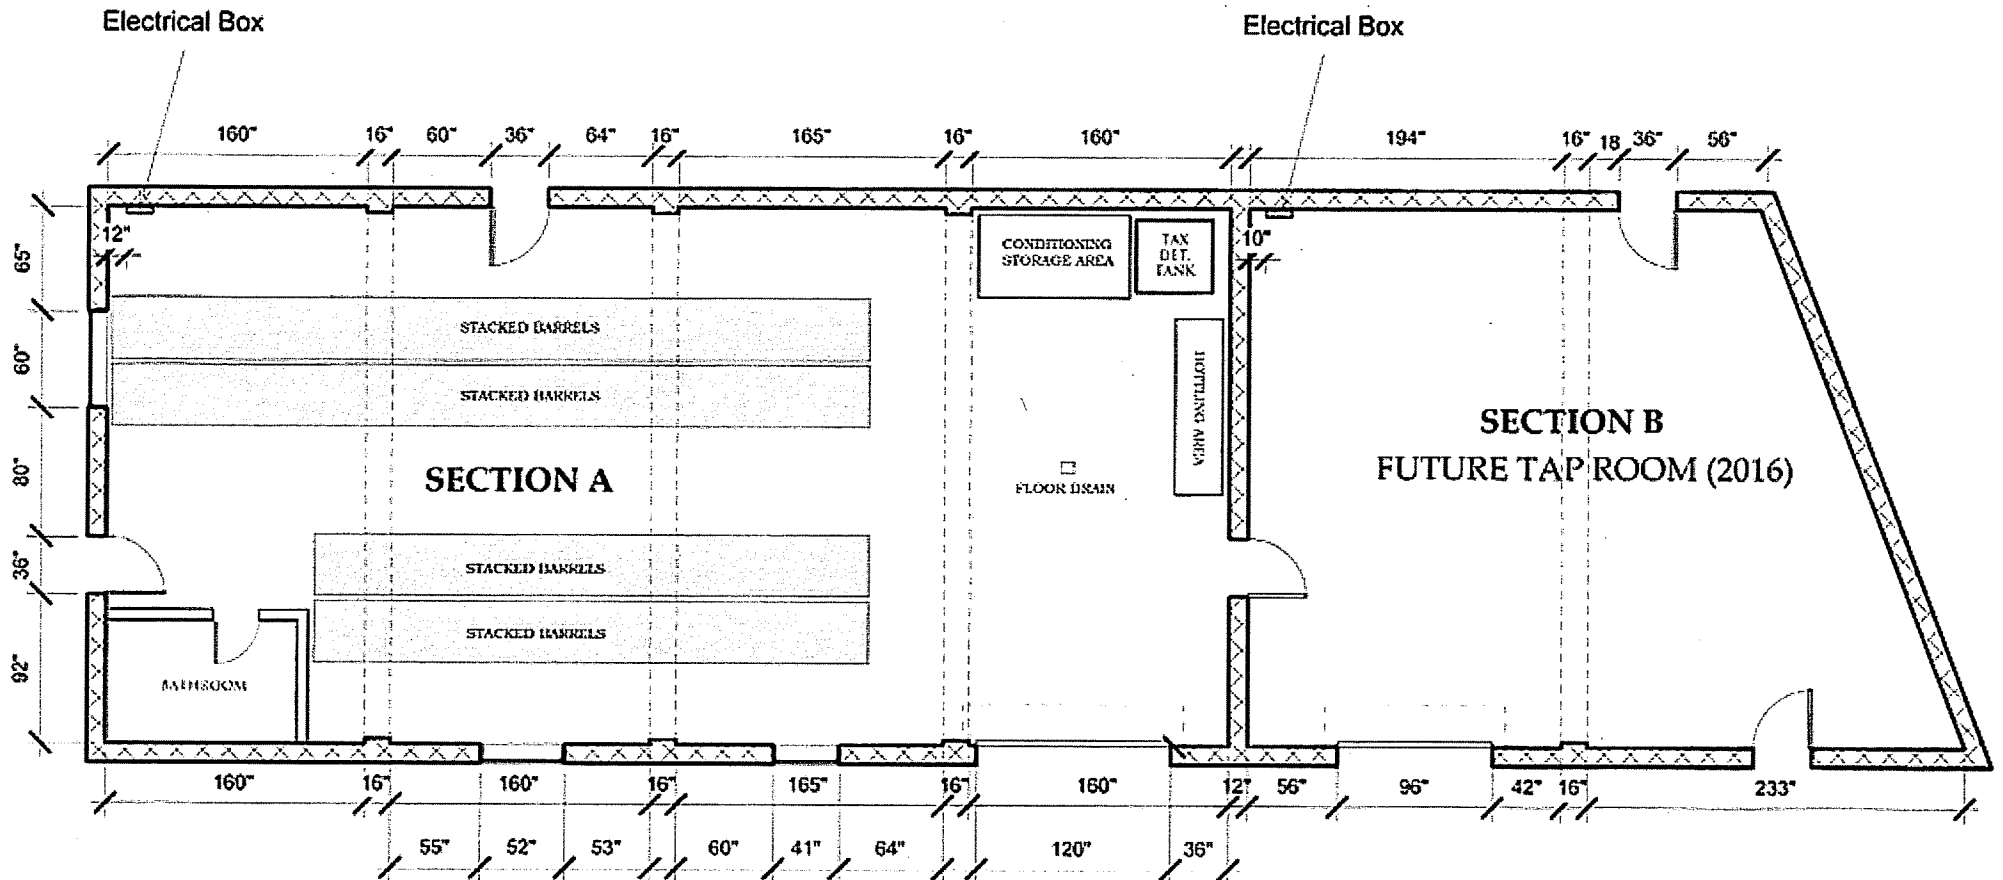

# FUNK FACTORY GEUZERIA

ASSUMED NORTH

BEARINGS ARE BASED UPON  
THE EAST LINE OF LOT 9,  
BLOCK 7 ASSUMED TO BEAR  
N 21°10'39" E

SCALE : ONE INCH = TWENTY FEET

# FUNK FACTORY GEUZERIA

SCALE: 1 INCH = 10 FEET