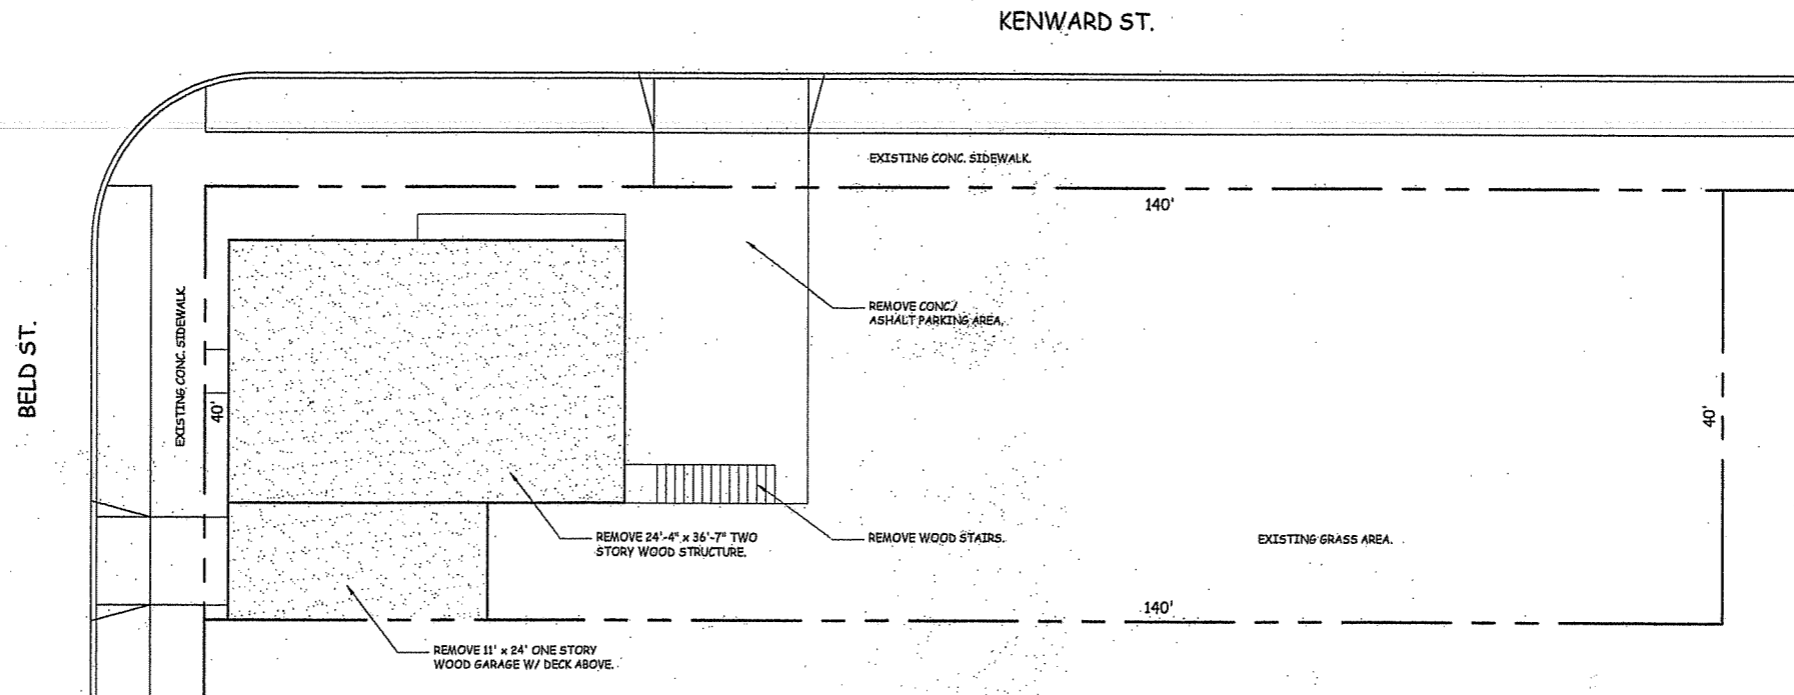

8/27/08 9:15:53 PM

SITE DEMO PLAN
SCALE: 1/8" = 1'-0"

No.	DATE	DESCRIPTION

GO/A Architects, Inc.
7878 Big Sky Dr., Madison, WI 53719
Office 608.831.5255 Fax 608.831.2963
golen@goa-architects.com

Not For Construction	Not For Construction	Not For Construction	Not For Construction
ISSUED COPIES	SHEET TITLE	SITE DEMO PLAN	