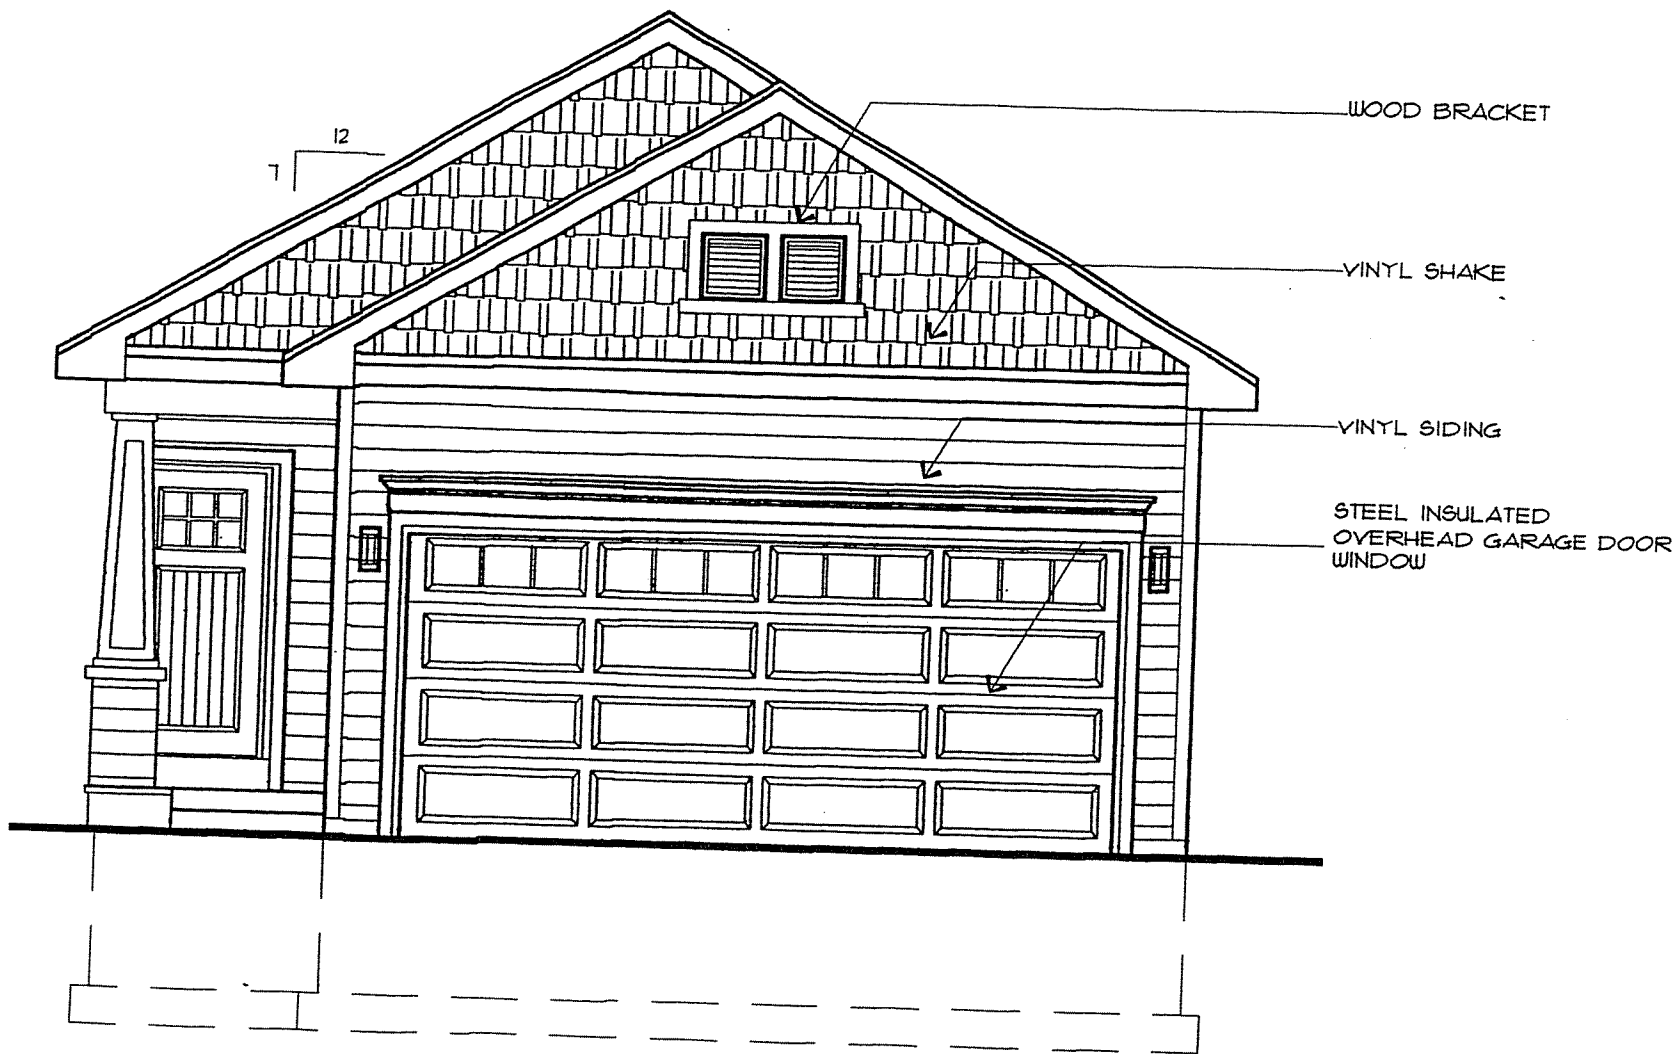

1906 Northwestern Ave

5- Alpine 12-15"
Currant

2- Holmstrup 3-4'
Arborvitae

3- Neon Flash 15-18"
Spirea

3- Crimson Pymy 12-15"
Barberry

Accent
Boulder

1- Bradford
Pear 2"

SINGLE FAMILY RESIDENCE
SITE LOCATION: 1906 Northwestern Ave, Madison WI

FOR
LENZ ENDEAVORS, LLC
1220 FEMRITE DRIVE, SUITE 203
MADISON, WISCONSIN 53716

TAASA

S

TAASA

1906 NORTHWESTERN
FRONT ELEVATION B

SCALE: 1/4" = 1'-0"
01/06/06

CadWorks, LLC
drafting and design studio
(715) 693-2883

CadWorks, LLC
drafting and design studio
(715) 693-2883

1906 NORTHWESTERN
RIGHT ELEVATION

SCALE: 1/8" = 1'-0"
01/06/06

CadWorks, LLC
drafting and design studio
(715) 693-2883

1906 NORTHWESTERN
LEFT ELEVATION