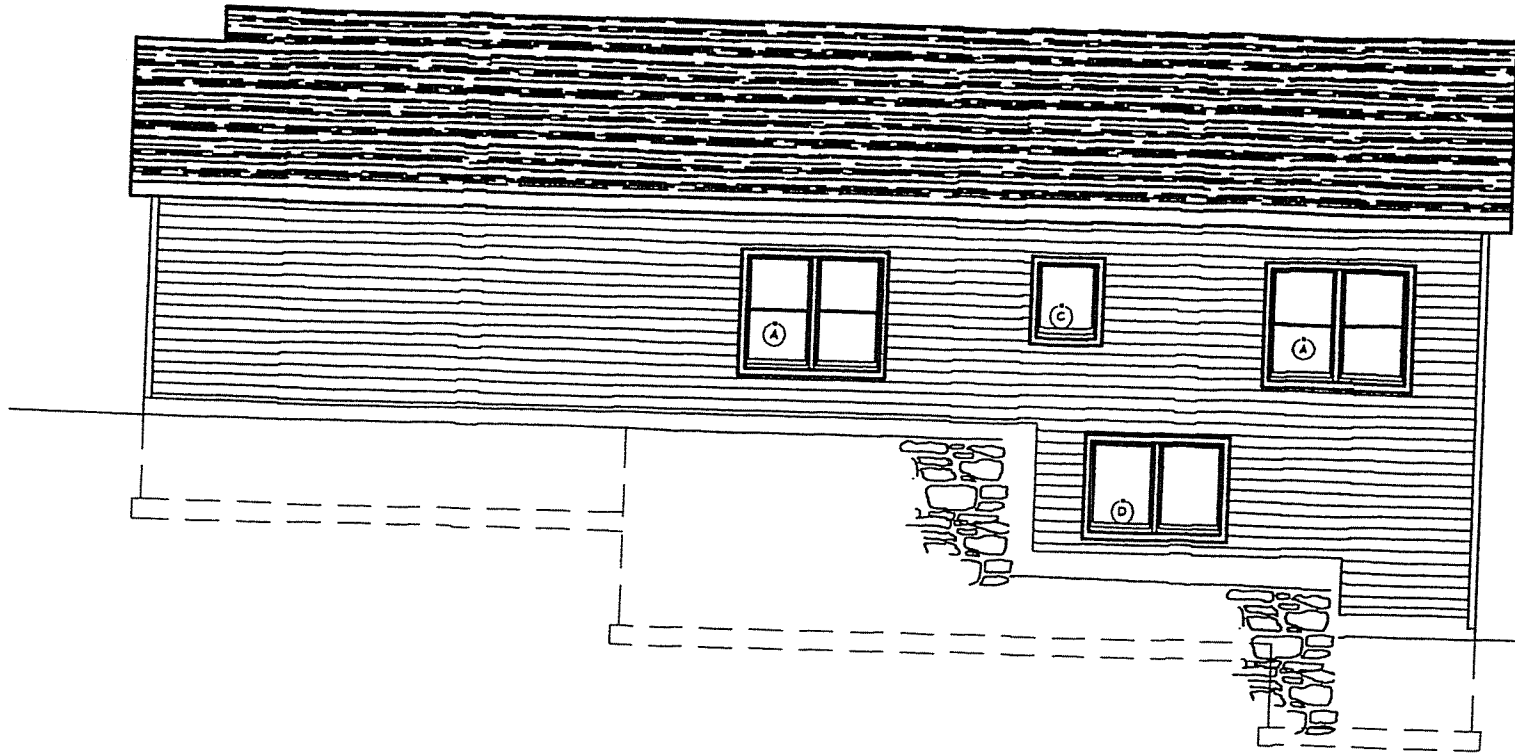

FOR
LENZ ENDEAVORS, LLC
1220 FEMRITE DRIVE, SUITE 203
MADISON, WISCONSIN 53716

TAASA

S

TAASA

1906 NORTHWESTERN
FRONT ELEVATION B

SCALE: 1/4" = 1'-0"
01/06/06

CadWorks, LLC
drafting and design studio
(715) 693-2883

CadWorks, LLC
drafting and design studio
(715) 693-2883

1906 NORTHWESTERN
RIGHT ELEVATION

SCALE: 1/8" = 1'-0"
01/06/06

CadWorks, LLC
drafting and design studio
(715) 693-2883

1906 NORTHWESTERN
LEFT ELEVATION