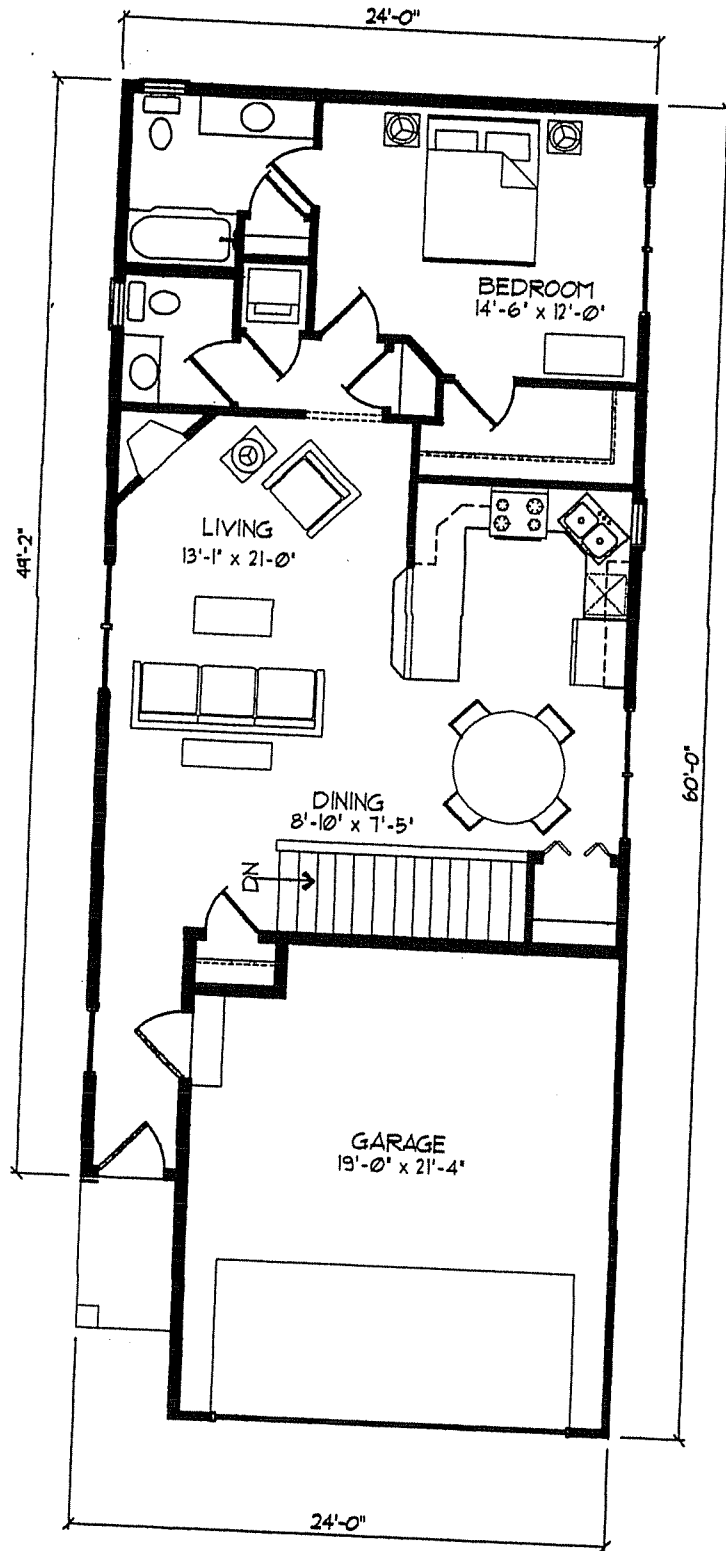

FOR
LENZ ENDEAVORS, LLC
1220 FEMRITE DRIVE, SUITE 203
MADISON, WISCONSIN 53716

TAASA

S

TAASA

1906 NORTHWESTERN
FRONT ELEVATION B

SCALE: 1/4" = 1'-0"
01/06/06

CadWorks, LLC
drafting and design studio
(715) 693-2883

CadWorks, LLC
drafting and design studio
(715) 693-2883

1906 NORTHWESTERN
RIGHT ELEVATION

SCALE: 1/8" = 1'-0"
01/06/06

CadWorks, LLC
drafting and design studio
(715) 693-2883

1906 NORTHWESTERN
LEFT ELEVATION

SCALE: 1/8" = 1'-0"
01/06/06

CadWorks, LLC
drafting and design studio
(715) 693-2883

1906 NORTHWESTERN
REAR ELEVATION

SCALE: 1/8" = 1'-0"
01/06/06

1906 NORTHWESTERN
LOWER LEVEL PLAN

SCALE: 1/8" = 1'-0"
1/07/06

CadWorks, LLC
drafting and design studio
17151207007

1906 NORTHWESTERN
FIRST FLOOR PLAN

SCALE: 1/8" = 1'-0"
01/07/06

CadWorks, LLC
drafting and design studio
17151 107002