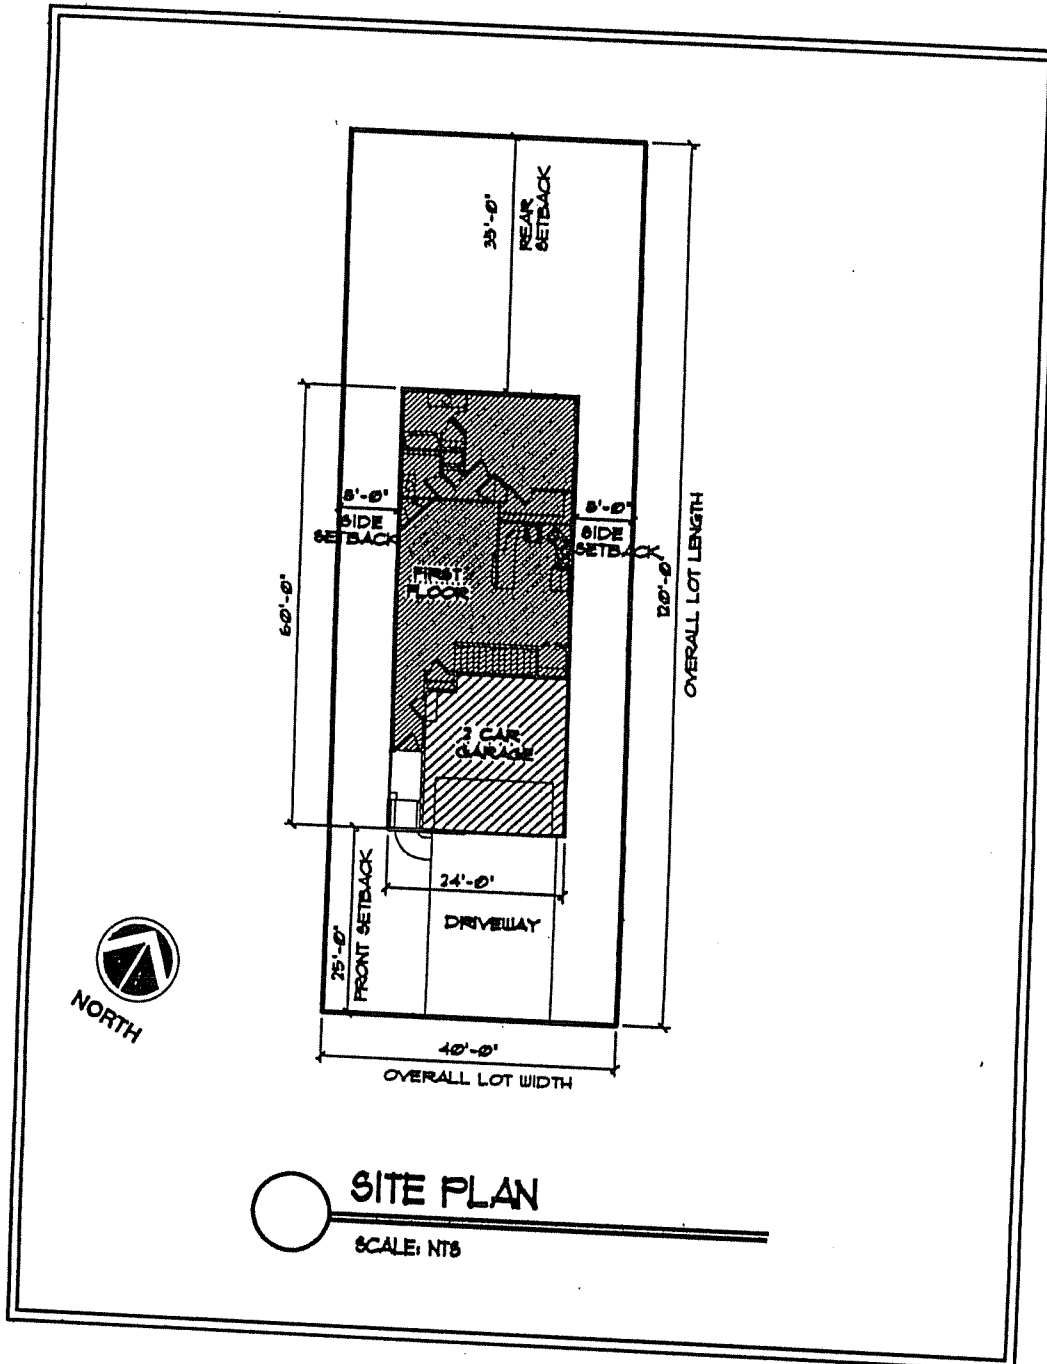

1906 Northwestern Ave

5- Alpine 12-15"
Currant

2- Holmstrup 3-4'
Arborvitae

3- Neon Flash 15-18"
Spirea

3- Crimson Pymy 12-15"
Barberry

Accent
Boulder

1- Bradford
Pear 2"

SINGLE FAMILY RESIDENCE
SITE LOCATION: 1906 Northwestern Ave, Madison WI

FOR
LENZ ENDEAVORS, LLC
1220 FEMRITE DRIVE, SUITE 203
MADISON, WISCONSIN 53716

TAASA

S

TAASA

1906 NORTHWESTERN
FRONT ELEVATION B

SCALE: 1/4" = 1'-0"
01/06/06

CadWorks, LLC
drafting and design studio
(715) 693-2883

CadWorks, LLC
drafting and design studio
(715) 693-2883

1906 NORTHWESTERN
RIGHT ELEVATION

SCALE: 1/8" = 1'-0"
01/06/06

CadWorks, LLC
drafting and design studio
(715) 693-2883

1906 NORTHWESTERN
LEFT ELEVATION

SCALE: 1/8" = 1'-0"
01/06/06

CadWorks, LLC
drafting and design studio
(715) 693-2883

1906 NORTHWESTERN
REAR ELEVATION

SCALE: 1/8" = 1'-0"
01/06/06

1906 NORTHWESTERN
LOWER LEVEL PLAN

SCALE: 1/8" = 1'-0"
1/07/06