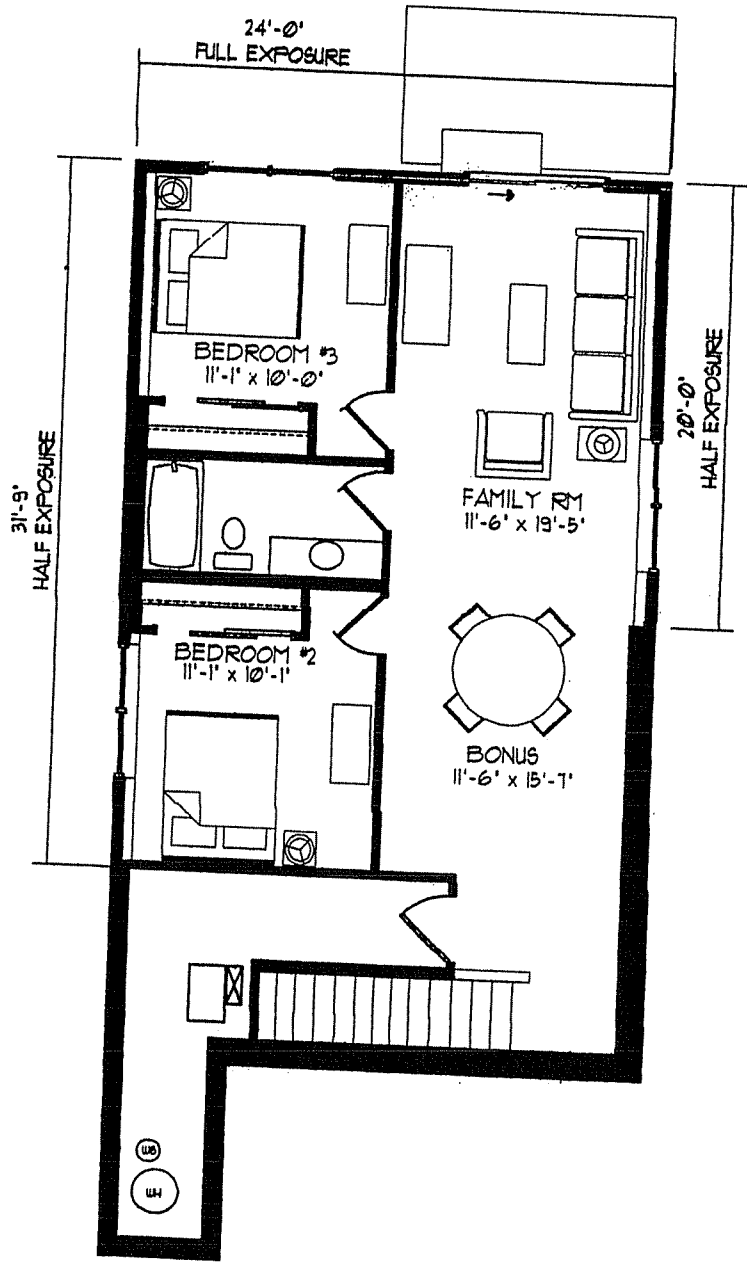

FOR
LENZ ENDEAVORS, LLC
1220 FEMRITE DRIVE, SUITE 203
MADISON, WISCONSIN 53716

TAASA

S

TAASA

1906 NORTHWESTERN
FRONT ELEVATION B

SCALE: 1/4" = 1'-0"
01/06/06

CadWorks, LLC
drafting and design studio
(715) 693-2883

CadWorks, LLC
drafting and design studio
(715) 693-2883

1906 NORTHWESTERN
RIGHT ELEVATION

SCALE: 1/8" = 1'-0"
01/06/06

CadWorks, LLC
drafting and design studio
(715) 693-2883

1906 NORTHWESTERN
LEFT ELEVATION

SCALE: 1/8" = 1'-0"
01/06/06

CadWorks, LLC
drafting and design studio
(715) 693-2883

1906 NORTHWESTERN
REAR ELEVATION

SCALE: 1/8" = 1'-0"
01/06/06

1906 NORTHWESTERN
LOWER LEVEL PLAN

SCALE: 1/8" = 1'-0"
1/07/06

CadWorks, LLC
drafting and design studio
17151207007

1906 NORTHWESTERN
FIRST FLOOR PLAN

SCALE: 1/8" = 1'-0"
01/07/06

CadWorks, LLC
drafting and design studio
17151 107002