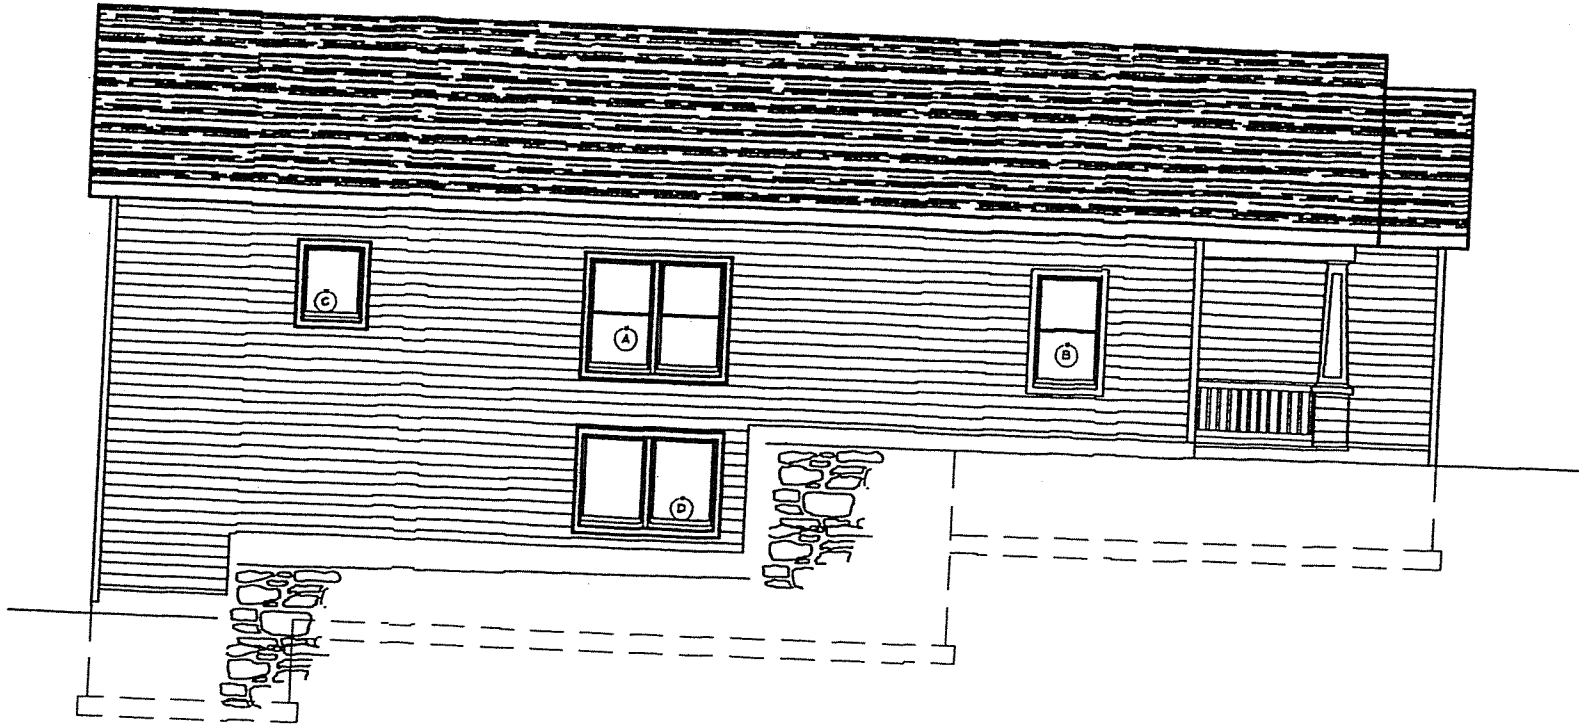

1906 Northwestern Ave

5- Alpine 12-15"
Currant

2- Holmstrup 3-4'
Arborvitae

3- Neon Flash 15-18"
Spirea

3- Crimson Pymy 12-15"
Barberry

Accent
Boulder

1- Bradford
Pear 2"

SINGLE FAMILY RESIDENCE
SITE LOCATION: 1906 Northwestern Ave, Madison WI

FOR
LENZ ENDEAVORS, LLC
1220 FEMRITE DRIVE, SUITE 203
MADISON, WISCONSIN 53716

TAASA

S

TAASA

1906 NORTHWESTERN
FRONT ELEVATION B

SCALE: 1/4" = 1'-0"
01/06/06

CadWorks, LLC
drafting and design studio
(715) 693-2883

CadWorks, LLC
drafting and design studio
(715) 693-2883

1906 NORTHWESTERN
RIGHT ELEVATION

SCALE: 1/8" = 1'-0"
01/06/06

CadWorks, LLC
drafting and design studio
(715) 693-2883

1906 NORTHWESTERN
LEFT ELEVATION

SCALE: 1/8" = 1'-0"
01/06/06

CadWorks, LLC
drafting and design studio
(715) 693-2883

1906 NORTHWESTERN
REAR ELEVATION

SCALE: 1/8" = 1'-0"
01/06/06

1906 NORTHWESTERN
LOWER LEVEL PLAN

SCALE: 1/8" = 1'-0"
1/07/06