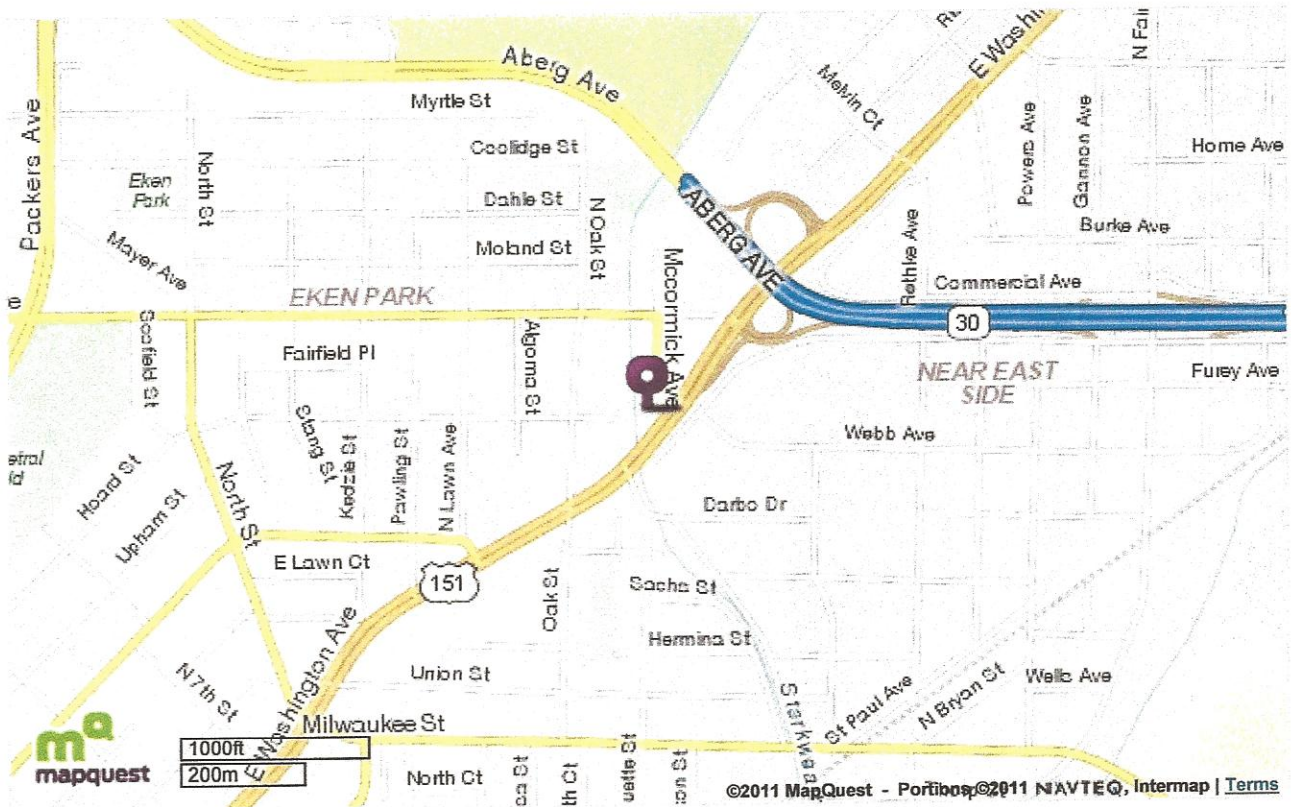

Notes

Empty dashed box for notes.

Map of:

3060 E Washington Ave
Madison, WI 53704-4337

©2011 MapQuest, Inc. Use of directions and maps is subject to the MapQuest Terms of Use. We make no guarantee of the accuracy of their content, road conditions or route usability. You assume all risk of use. [View Terms of Use](#)

bing Maps

My Notes

On the go? Use m.bing.com to find maps, directions, businesses, and more