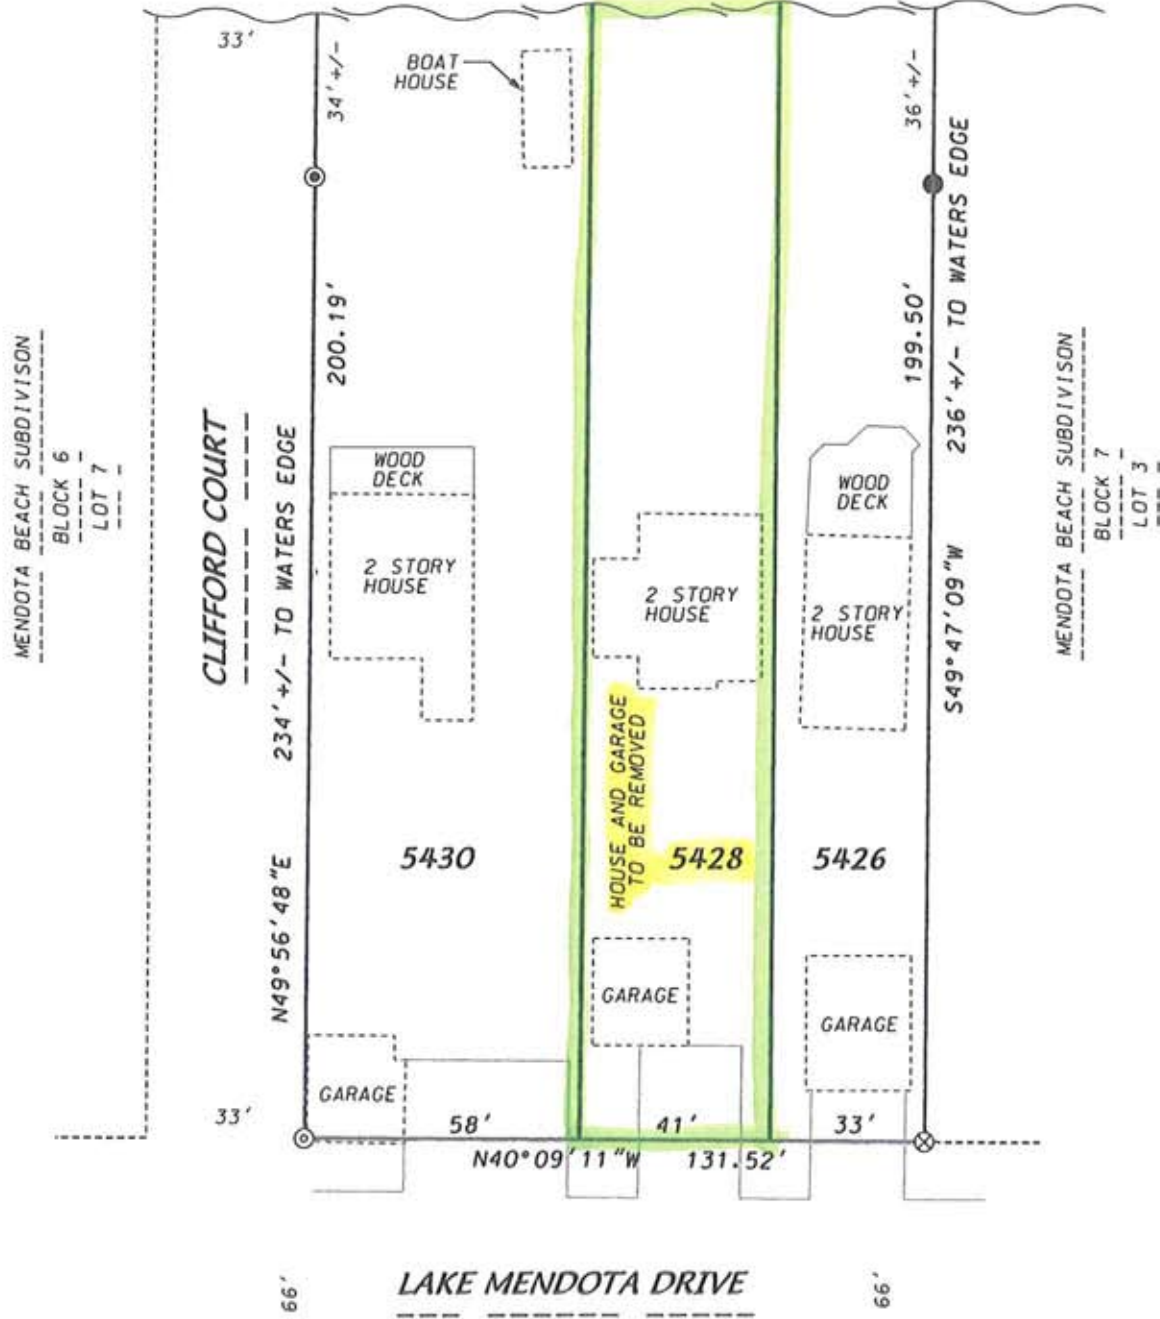

SITE PLAN

LAKE MENDOTA

D'ONOFRIO KOTTKE AND ASSOCIATES, INC.

7530 Westward Way, Madison, WI 53717
 Phone: 608.833.7530 • Fax: 608.833.1089
 YOUR NATURAL RESOURCE FOR LAND DEVELOPMENT

0 40

Scale 1" = 40'

DATE: 10-18-10
 F.N.: 10-07-118
 REV.