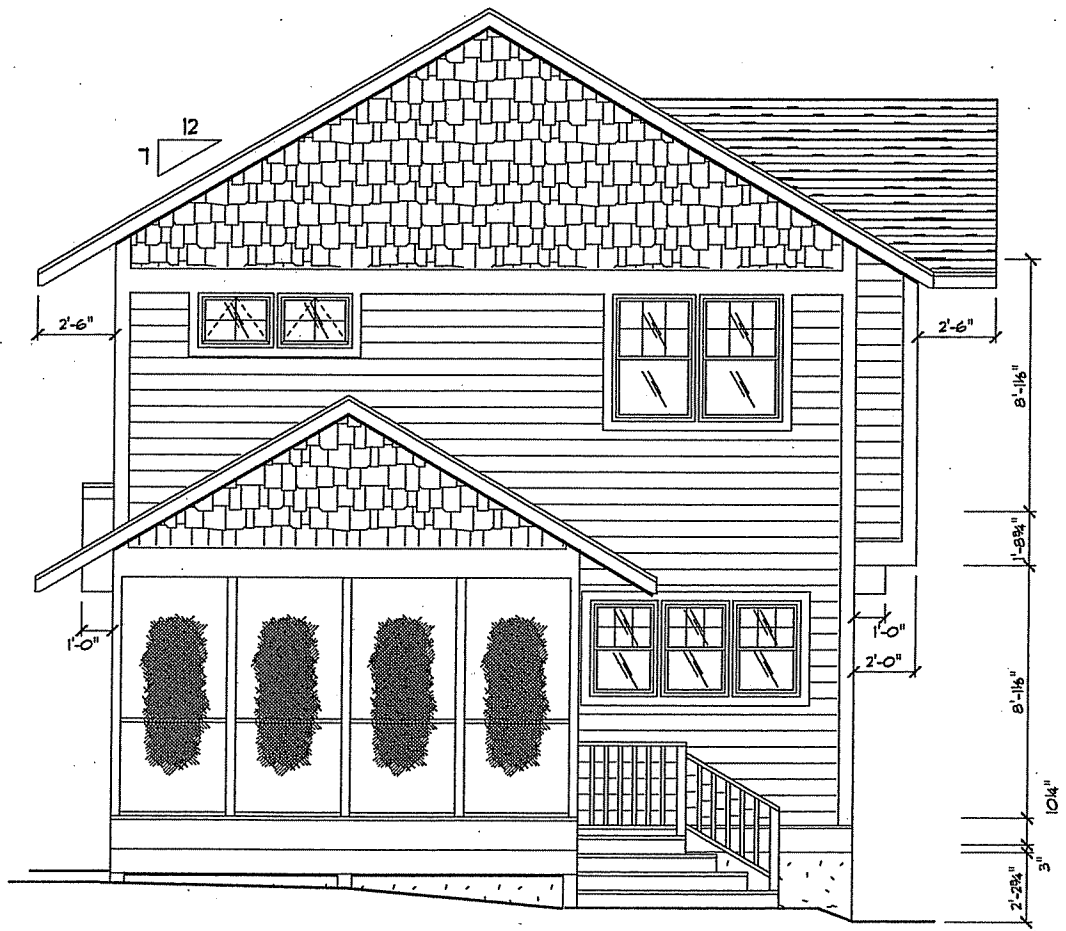

632 KNICKERBOCKER STREET

PLOT PLAN

SCALE: 1" = 20'-0"

LEGAL DESCRIPTION

LOT 7, BLOCK 8, PLAT OF
 WINGRA
 CITY OF MADISON
 DANE COUNTY, WISCONSIN

DAVE & PEGGY FURLAN

RIGHT ELEVATION

FRONT ELEVATION

REAR ELEVATION

LEFT ELEVATION