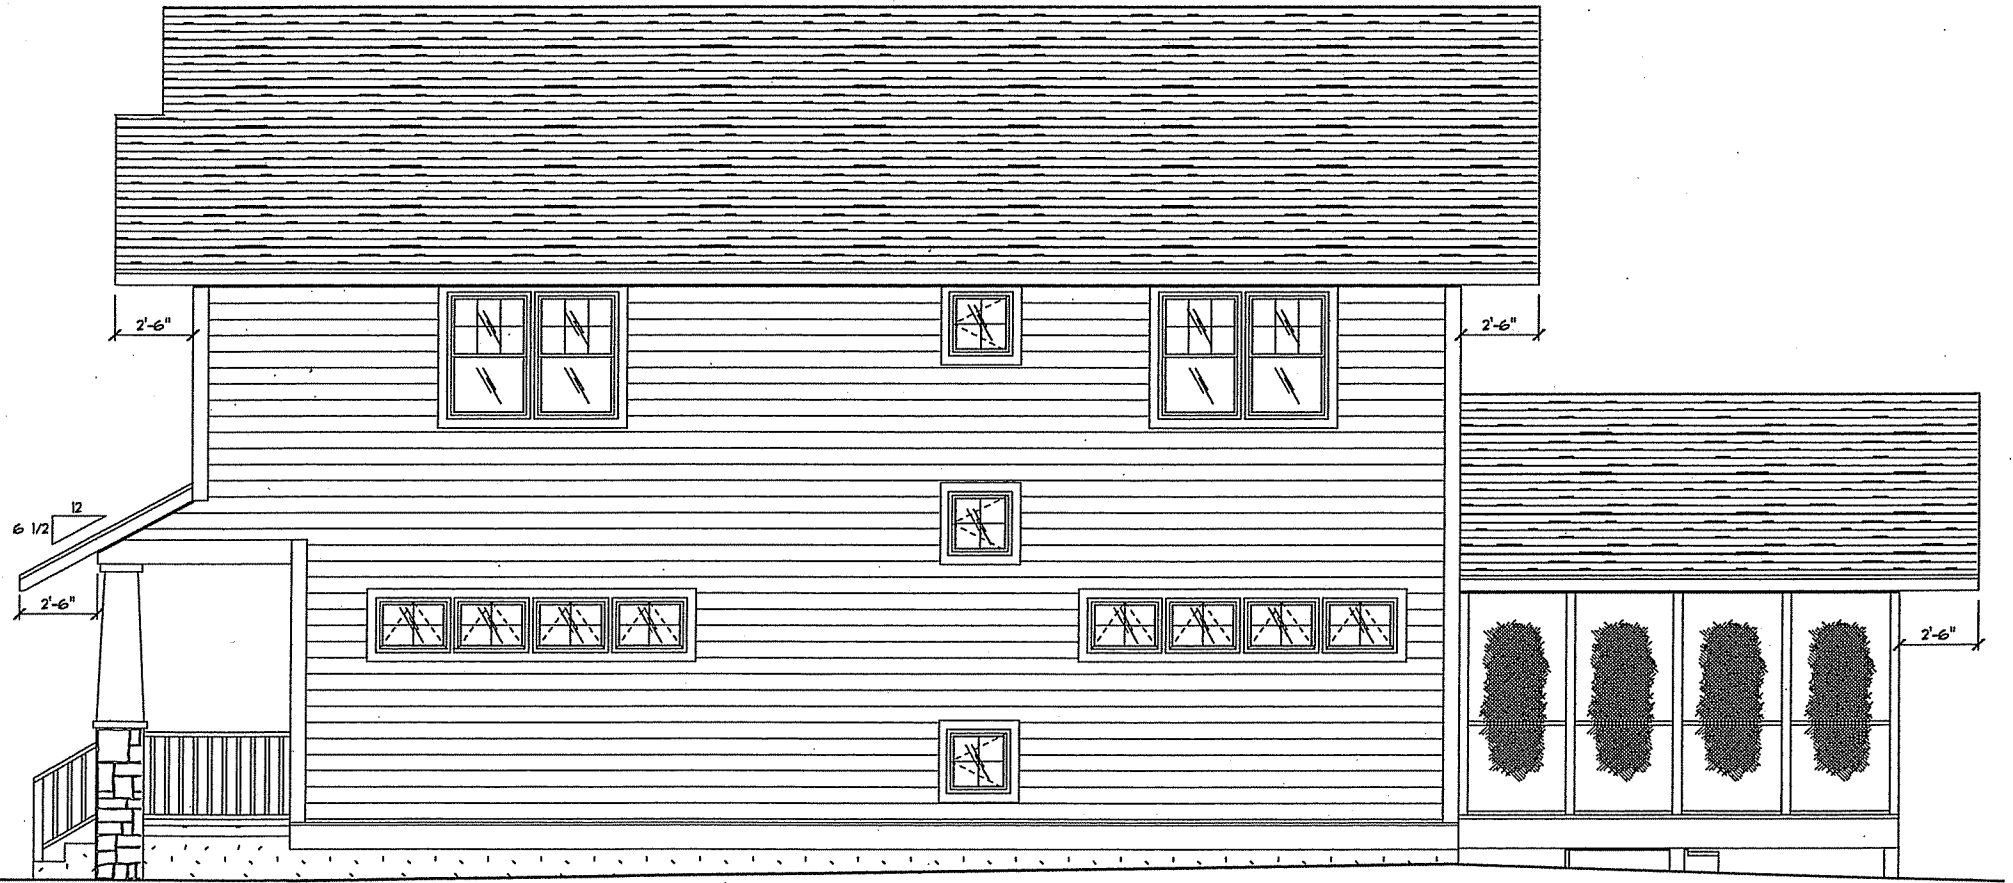

632 KNICKERBOCKER STREET

PLOT PLAN

SCALE: 1" = 20'-0"

LEGAL DESCRIPTION

LOT 7, BLOCK 8, PLAT OF
 WINGRA
 CITY OF MADISON
 DANE COUNTY, WISCONSIN

DAVE & PEGGY FURLAN

RIGHT ELEVATION

FRONT ELEVATION

REAR ELEVATION

LEFT ELEVATION