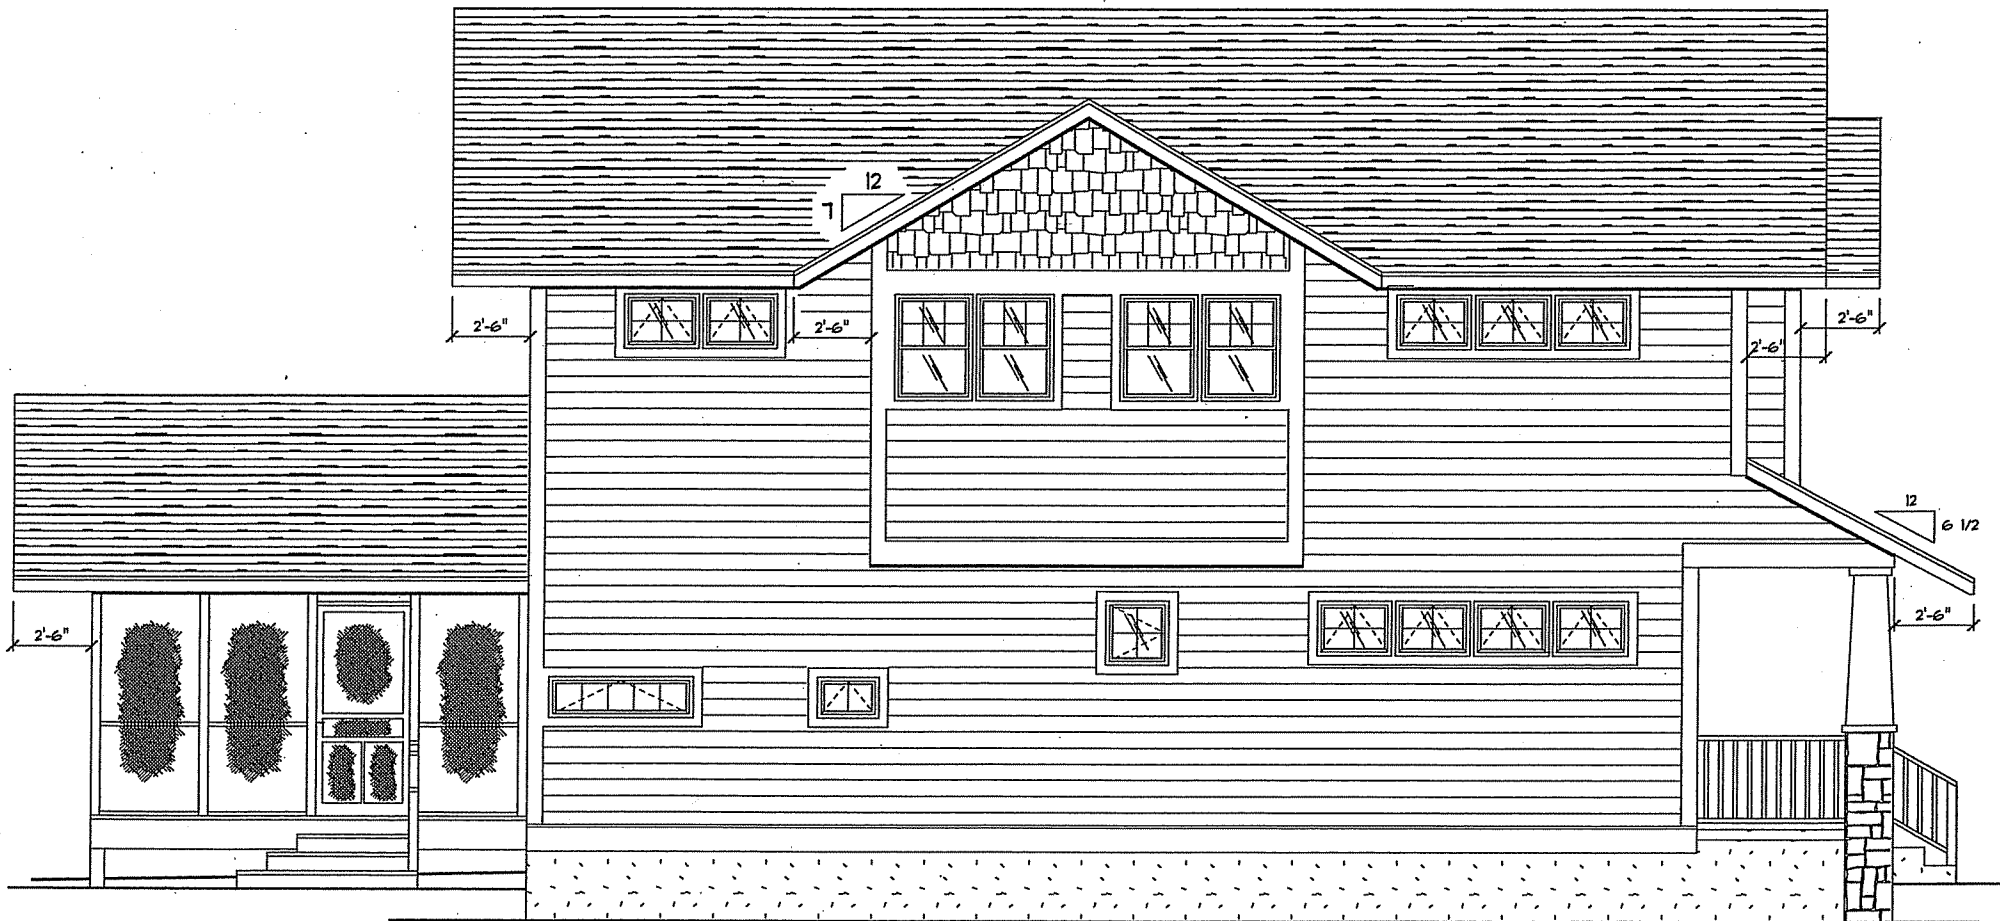

632 KNICKERBOCKER STREET

PLOT PLAN

SCALE: 1" = 20'-0"

LEGAL DESCRIPTION

LOT 7, BLOCK 8, PLAT OF
 WINGRA
 CITY OF MADISON
 DANE COUNTY, WISCONSIN

DAVE & PEGGY FURLAN

RIGHT ELEVATION

FRONT ELEVATION

REAR ELEVATION

LEFT ELEVATION