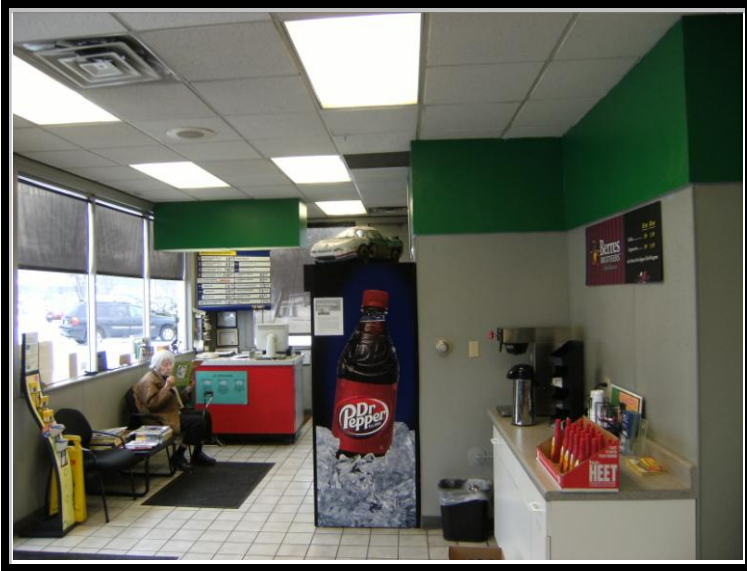

Site Photos – December 09, 2010

CVS/pharmacy  
Mineral Point and Grand Canyon (SWC)  
City of Madison, Wisconsin

Site Photos – December 09, 2010

CVS/pharmacy  
Mineral Point and Grand Canyon (SWC)  
City of Madison, Wisconsin

Site Photos – December 09, 2010

CVS/pharmacy  
Mineral Point and Grand Canyon (SWC)  
City of Madison, Wisconsin