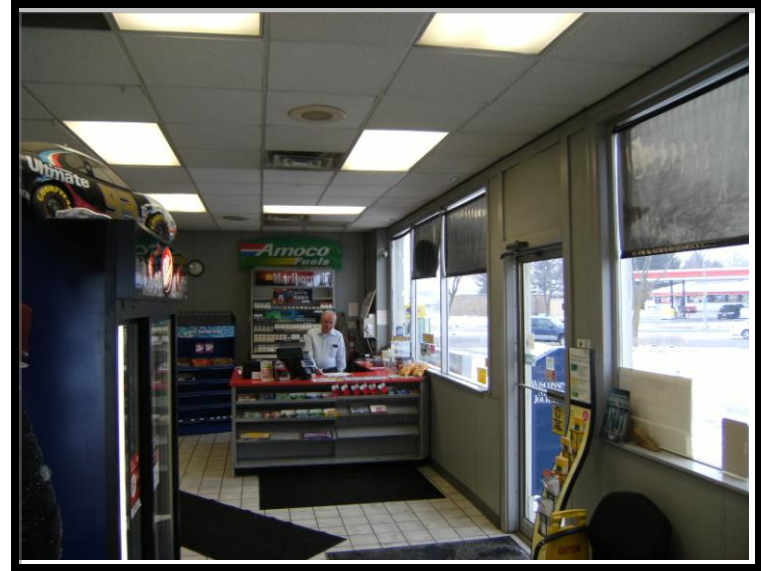

Site Photos – December 09, 2010

CVS/pharmacy  
Mineral Point and Grand Canyon (SWC)  
City of Madison, Wisconsin

Site Photos – December 09, 2010

CVS/pharmacy  
Mineral Point and Grand Canyon (SWC)  
City of Madison, Wisconsin

Site Photos – December 09, 2010

CVS/pharmacy  
Mineral Point and Grand Canyon (SWC)  
City of Madison, Wisconsin