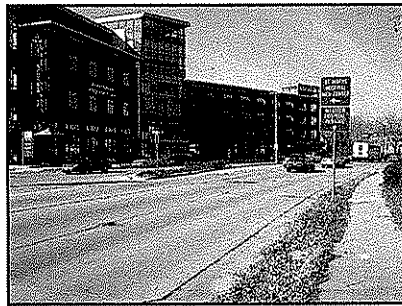

PHOTOS OF EXISTING SITE CONDITIONS:

MADISON, WI

PHOTOS:

SOUTH CORNER OF LOT
LOOKING NORTH

SOUTH CORNER OF LOT
LOOKING NORTHWEST

WEST CORNER OF LOT
LOOKING NORTHWEST

NORTHEAST CORNER OF LOT
LOOKING SOUTHWEST

SOUTH CORNER OF SITE
LOOKING SOUTH

SITE VIEW FROM NORTHWEST

SITE VIEW FROM WEST

SITE VIEW FROM SOUTHWEST

EAST END OF ALLEY
LOOKING WEST

CENTER OF ALLEY
LOOKING NORTHWEST

CENTER OF ALLEY
LOOKING NORTHEAST

WEST END OF ALLEY
LOOKING EAST