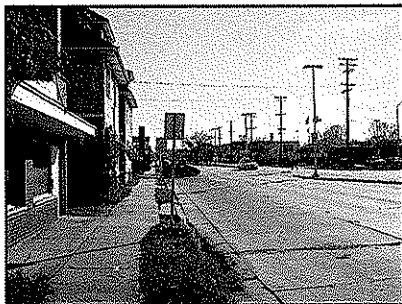

PHOTOS OF EXISTING SITE CONDITIONS:

MADISON, WI

PHOTOS:

SOUTH CORNER OF LOT
LOOKING NORTH

SOUTH CORNER OF LOT
LOOKING NORTHWEST

WEST CORNER OF LOT
LOOKING NORTHWEST

NORTHEAST CORNER OF LOT
LOOKING SOUTHWEST

SOUTH CORNER OF SITE
LOOKING SOUTH

SITE VIEW FROM NORTHWEST

SITE VIEW FROM WEST

SITE VIEW FROM SOUTHWEST

EAST END OF ALLEY
LOOKING WEST

CENTER OF ALLEY
LOOKING NORTHWEST

CENTER OF ALLEY
LOOKING NORTHEAST

WEST END OF ALLEY
LOOKING EAST