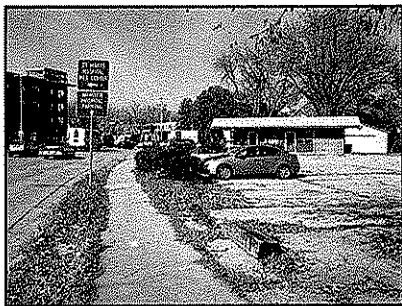

PHOTOS OF EXISTING SITE CONDITIONS:

MADISON, WI

PHOTOS:

SOUTH CORNER OF LOT
LOOKING NORTH

SOUTH CORNER OF LOT
LOOKING NORTHWEST

WEST CORNER OF LOT
LOOKING NORTHWEST

NORTHEAST CORNER OF LOT
LOOKING SOUTHWEST

SOUTH CORNER OF SITE
LOOKING SOUTH

SITE VIEW FROM NORTHWEST

SITE VIEW FROM WEST

SITE VIEW FROM SOUTHWEST

EAST END OF ALLEY
LOOKING WEST

CENTER OF ALLEY
LOOKING NORTHWEST

CENTER OF ALLEY
LOOKING NORTHEAST

WEST END OF ALLEY
LOOKING EAST