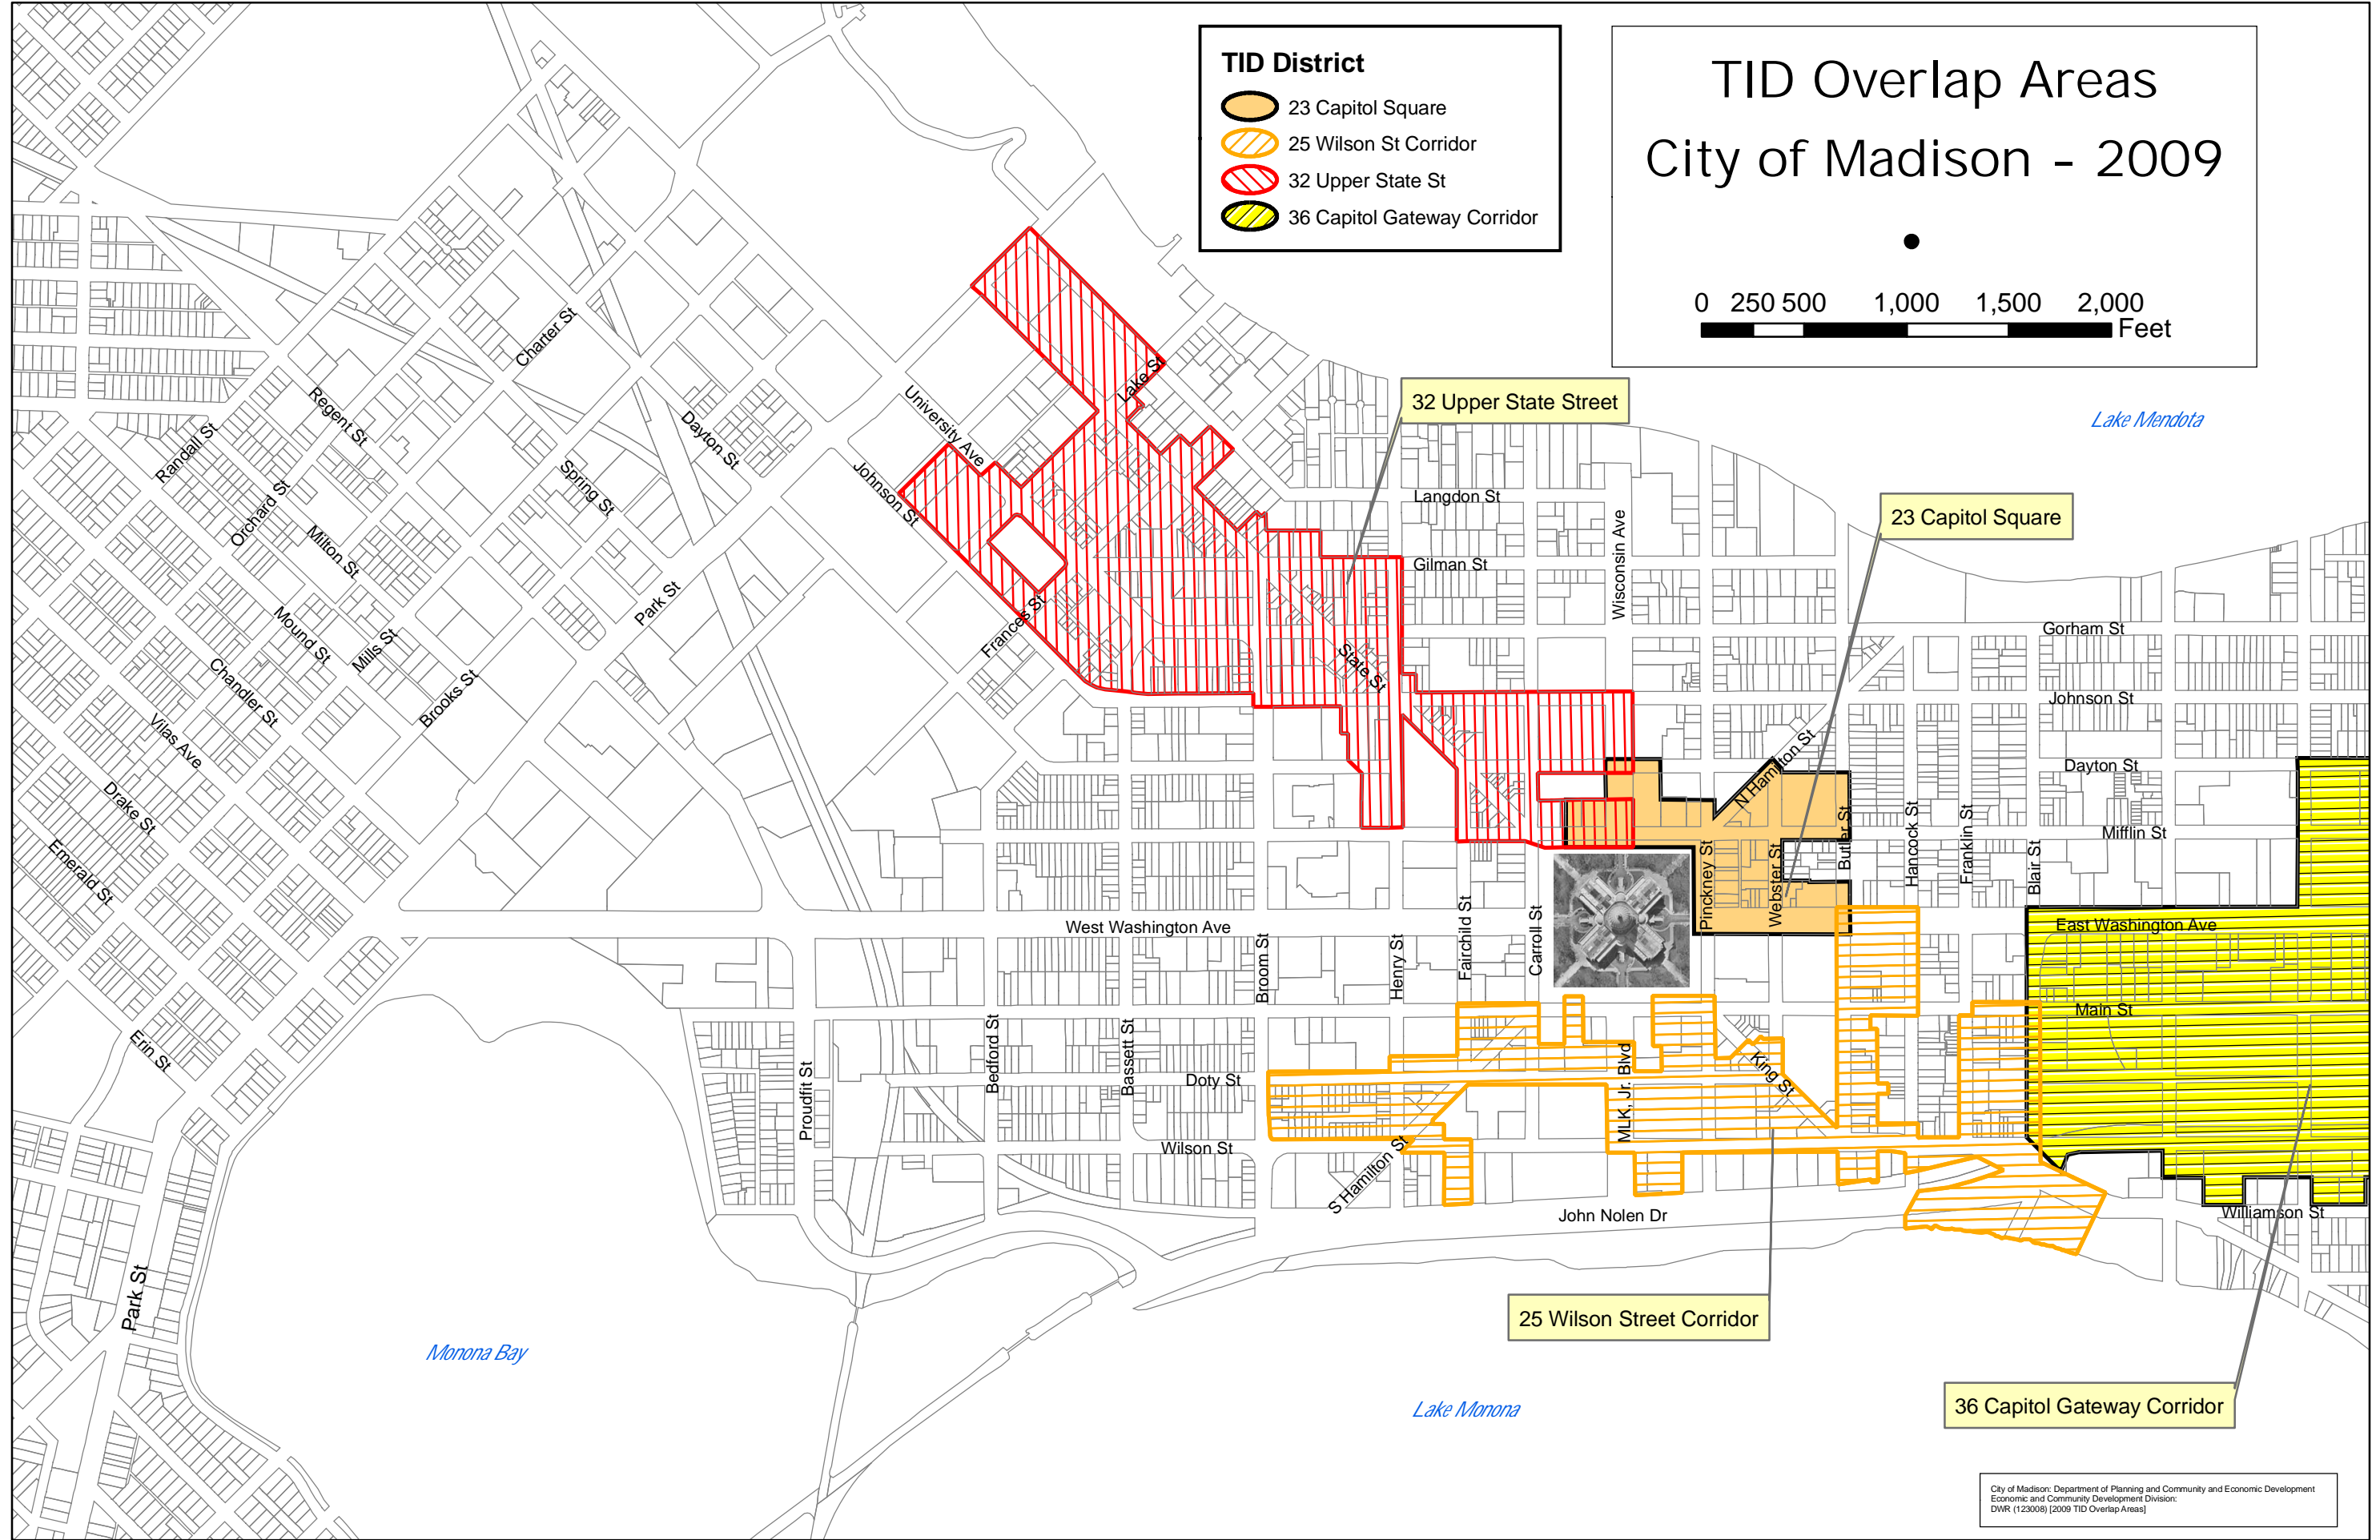

TID Overlap Areas City of Madison - 2009

TID District

-  23 Capitol Square
-  25 Wilson St Corridor
-  32 Upper State St
-  36 Capitol Gateway Corridor

32 Upper State Street

23 Capitol Square

25 Wilson Street Corridor

36 Capitol Gateway Corridor