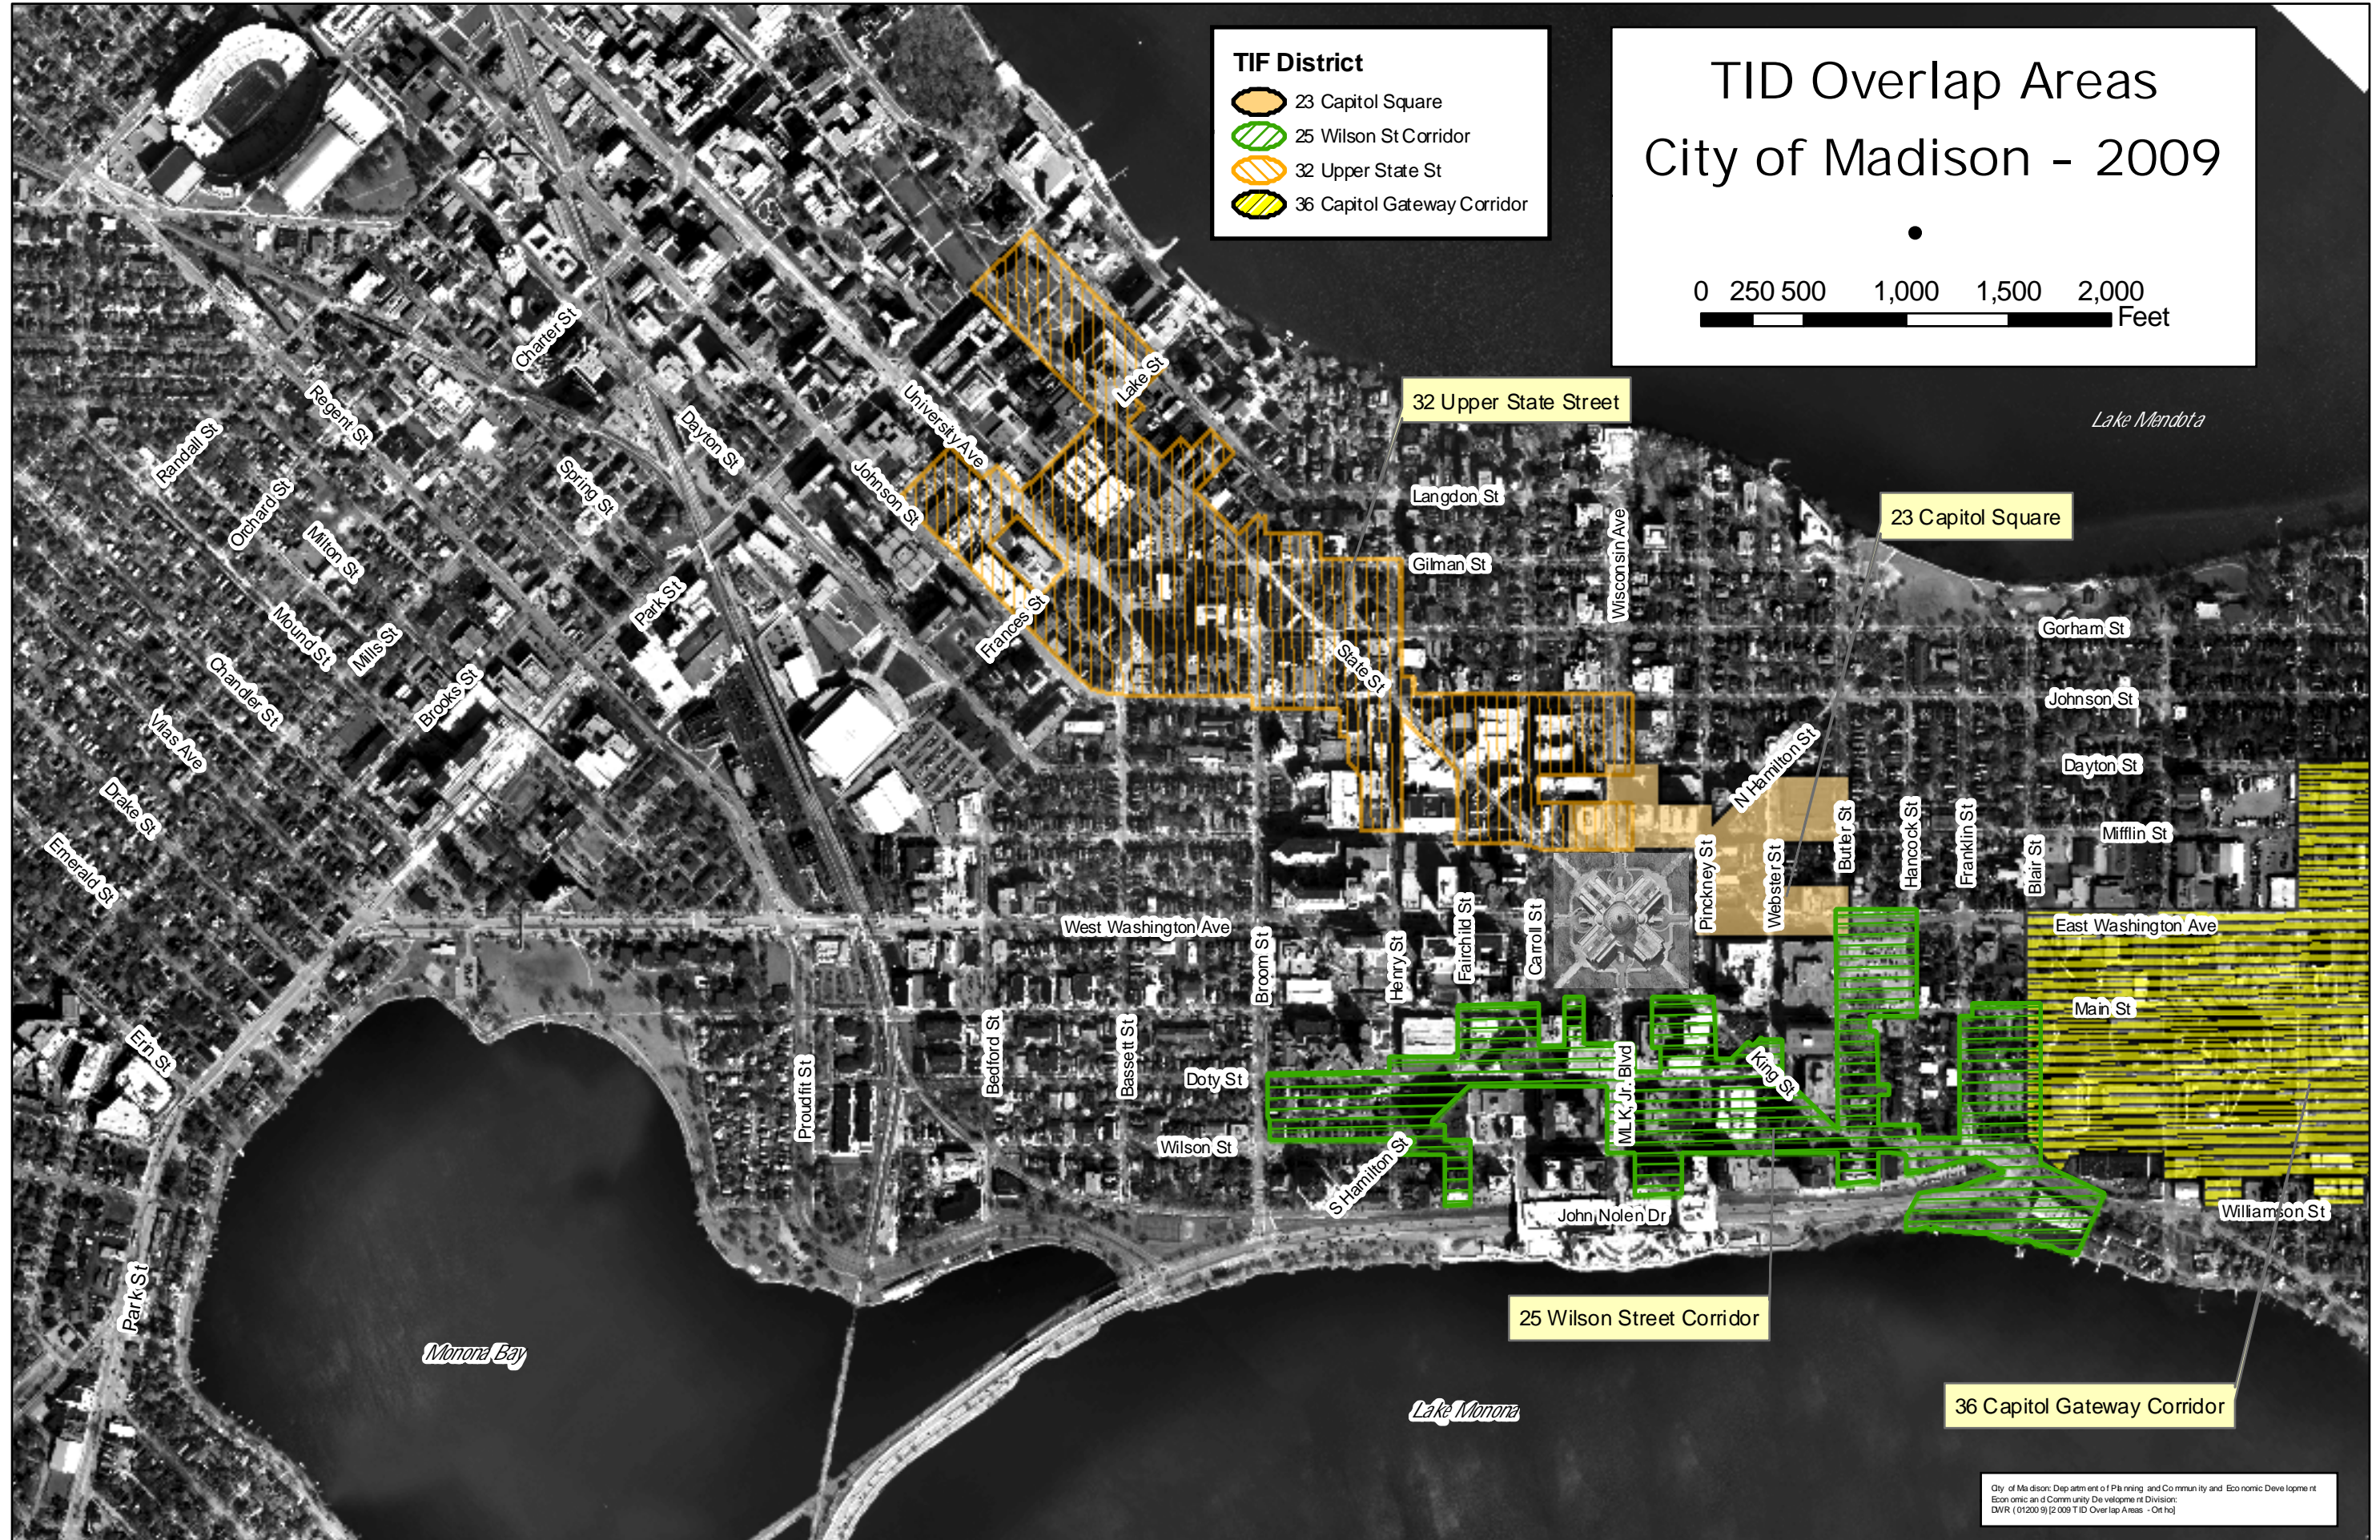

TID Overlap Areas City of Madison - 2009

TIF District

-  23 Capitol Square
-  25 Wilson St Corridor
-  32 Upper State St
-  36 Capitol Gateway Corridor

32 Upper State Street

23 Capitol Square

25 Wilson Street Corridor

36 Capitol Gateway Corridor