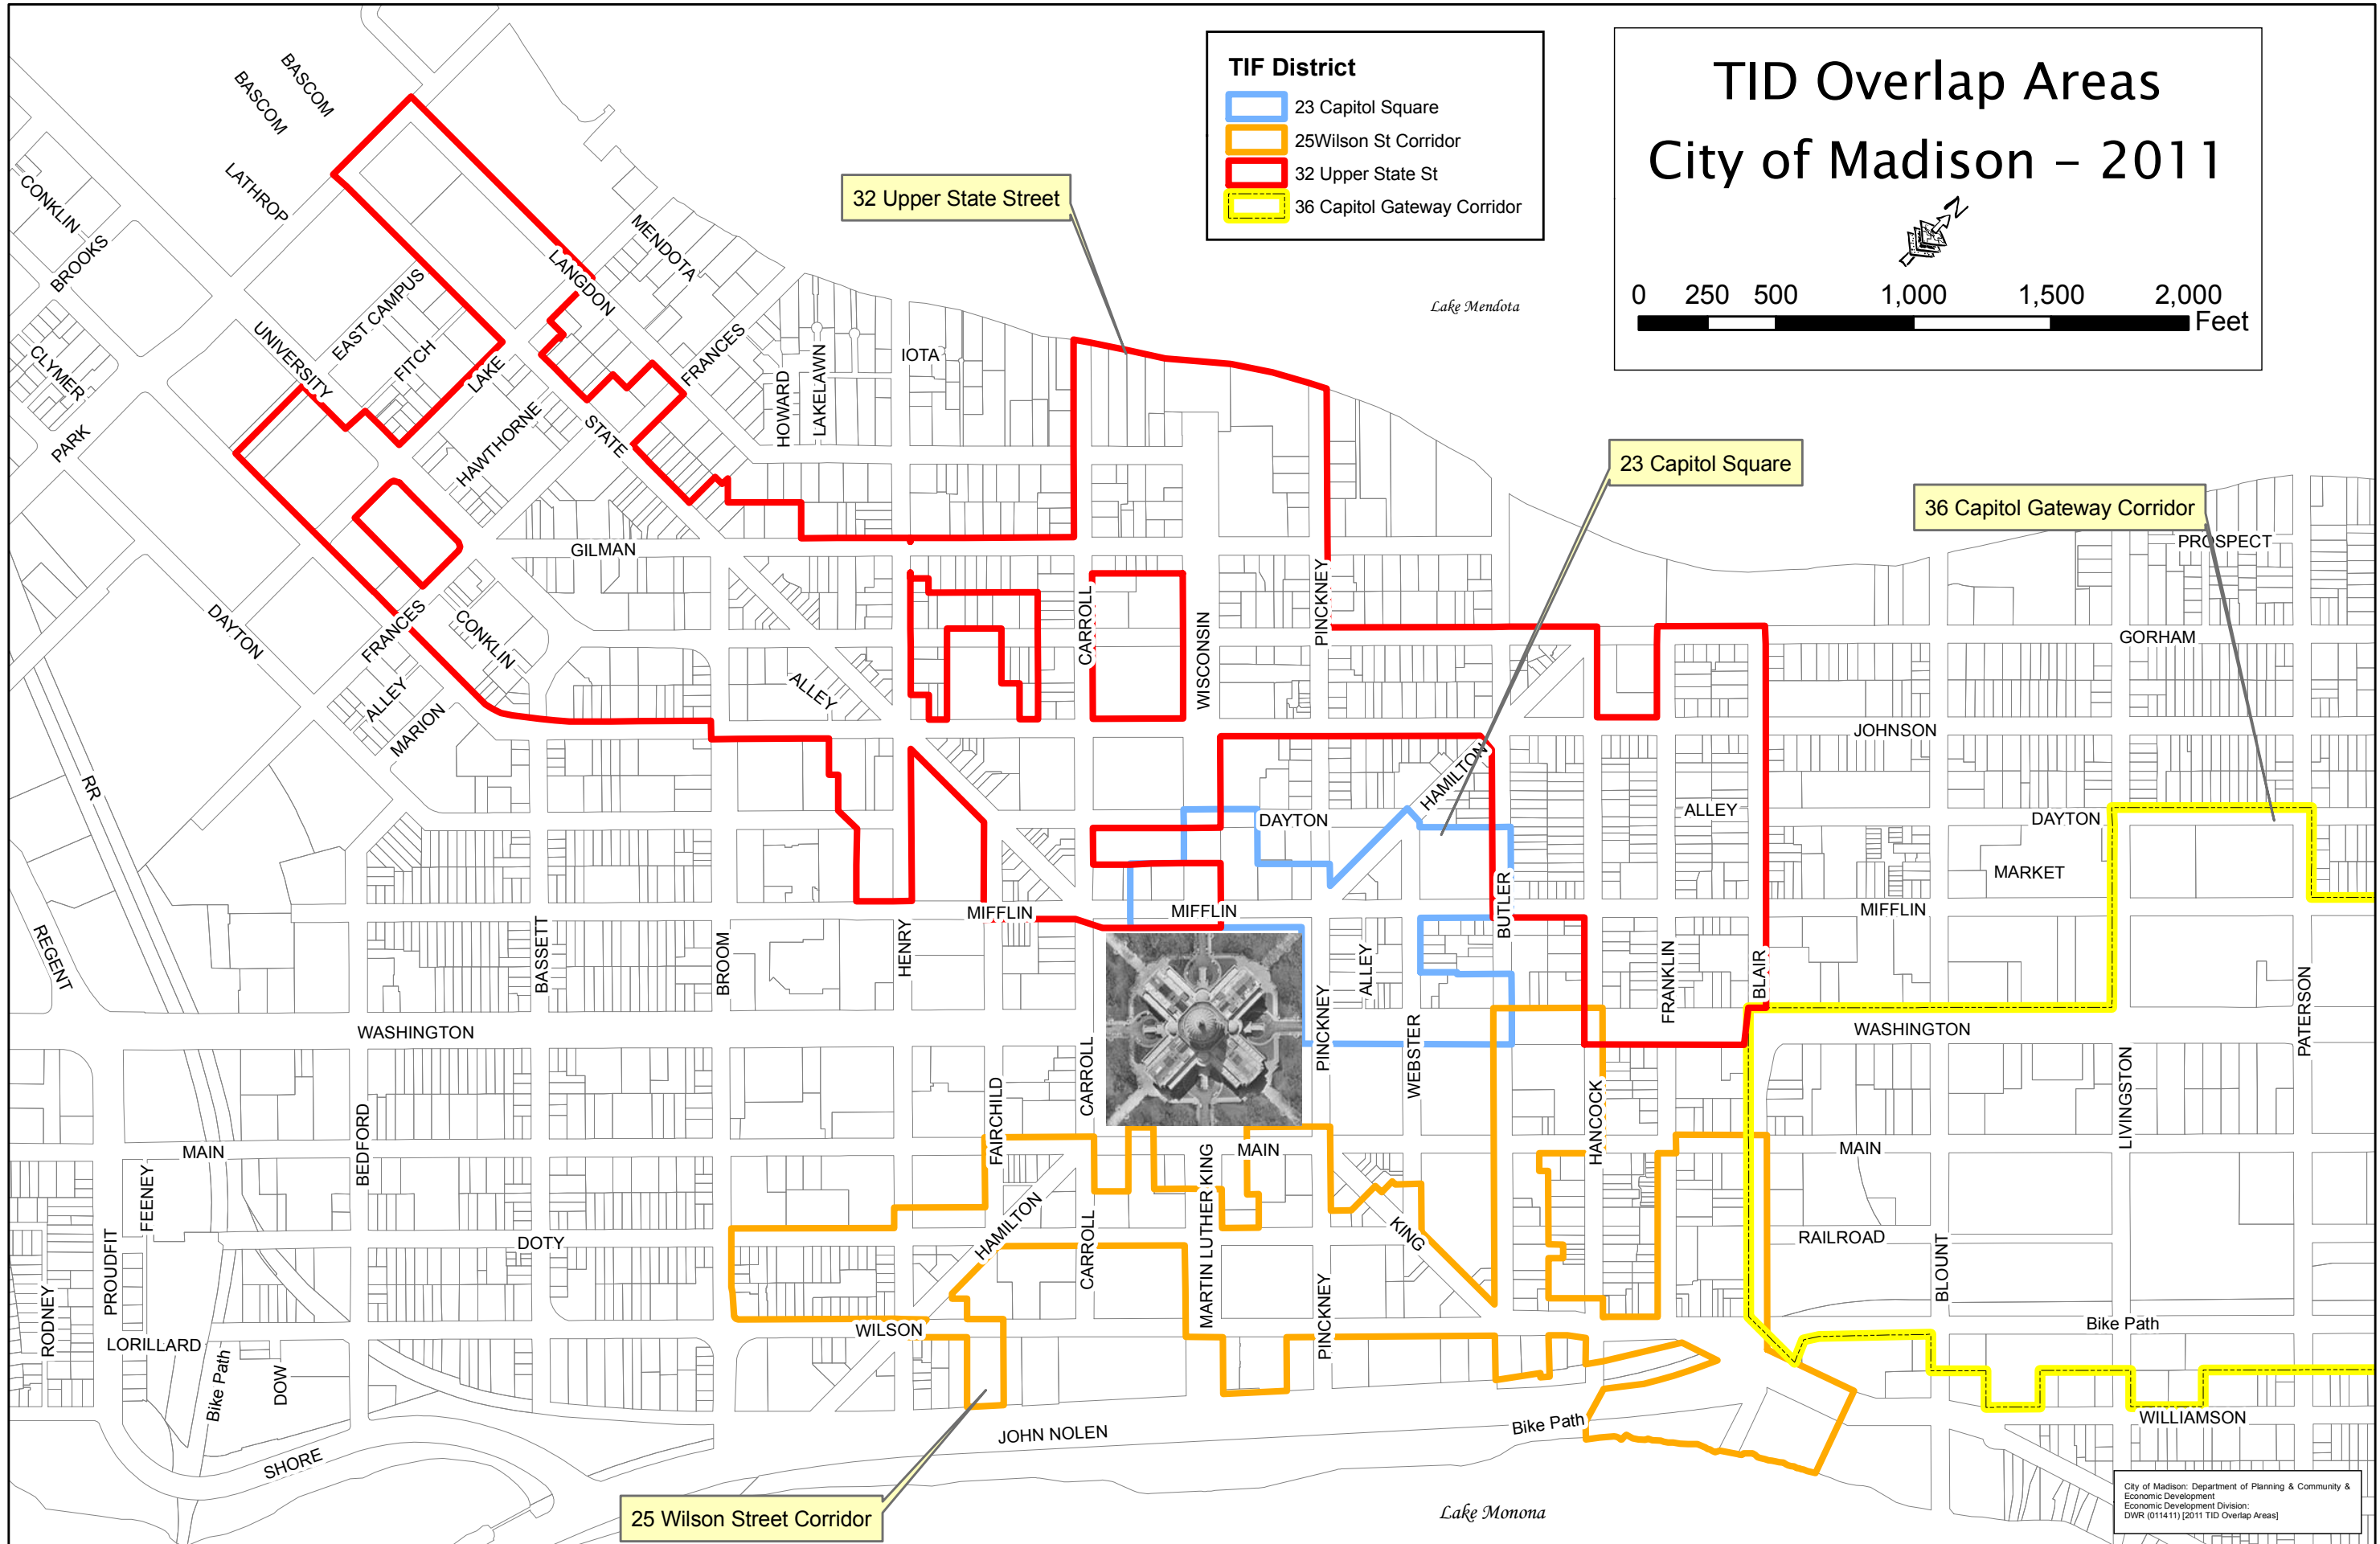

TID Overlap Areas City of Madison – 2011

TIF District

- 23 Capitol Square
- 25 Wilson St Corridor
- 32 Upper State St
- 36 Capitol Gateway Corridor

City of Madison: Department of Planning & Community & Economic Development
 Economic Development Division:
 DWR (011411) [2011 TID Overlap Areas]