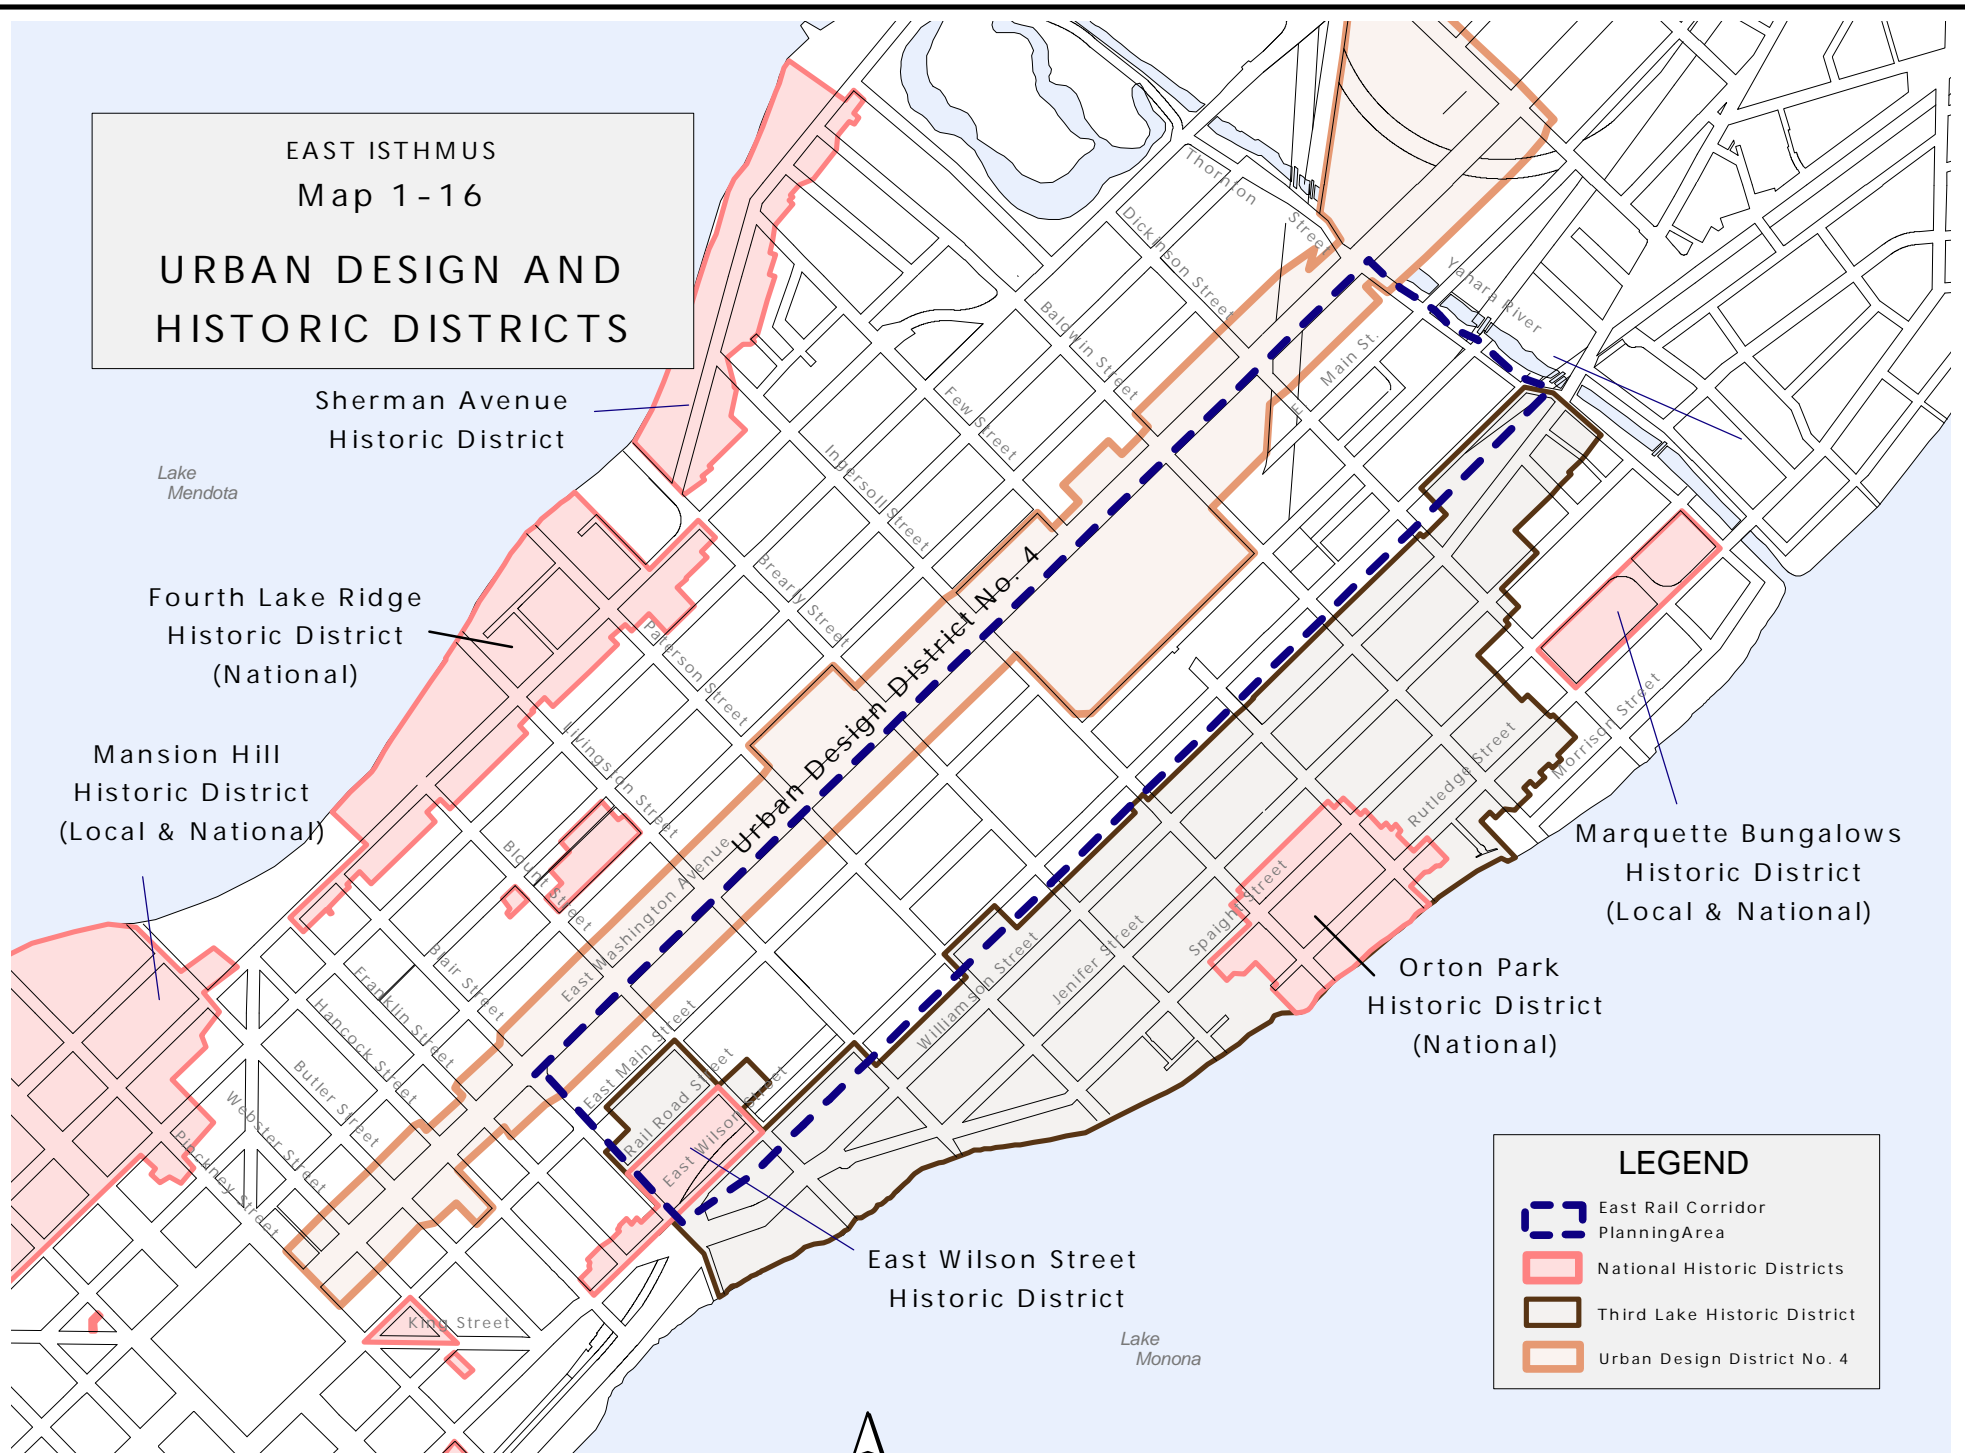

EAST ISTHMUS
Map 1-16

URBAN DESIGN AND
HISTORIC DISTRICTS

Sherman Avenue
Historic District

Lake
Mendota

Fourth Lake Ridge
Historic District
(National)

Mansion Hill
Historic District
(Local & National)

Urban Design District No. 4

Marquette Bungalows
Historic District
(Local & National)

Orton Park
Historic District
(National)

East Wilson Street
Historic District

Lake
Monona

LEGEND

-  East Rail Corridor Planning Area
-  National Historic Districts
-  Third Lake Historic District
-  Urban Design District No. 4