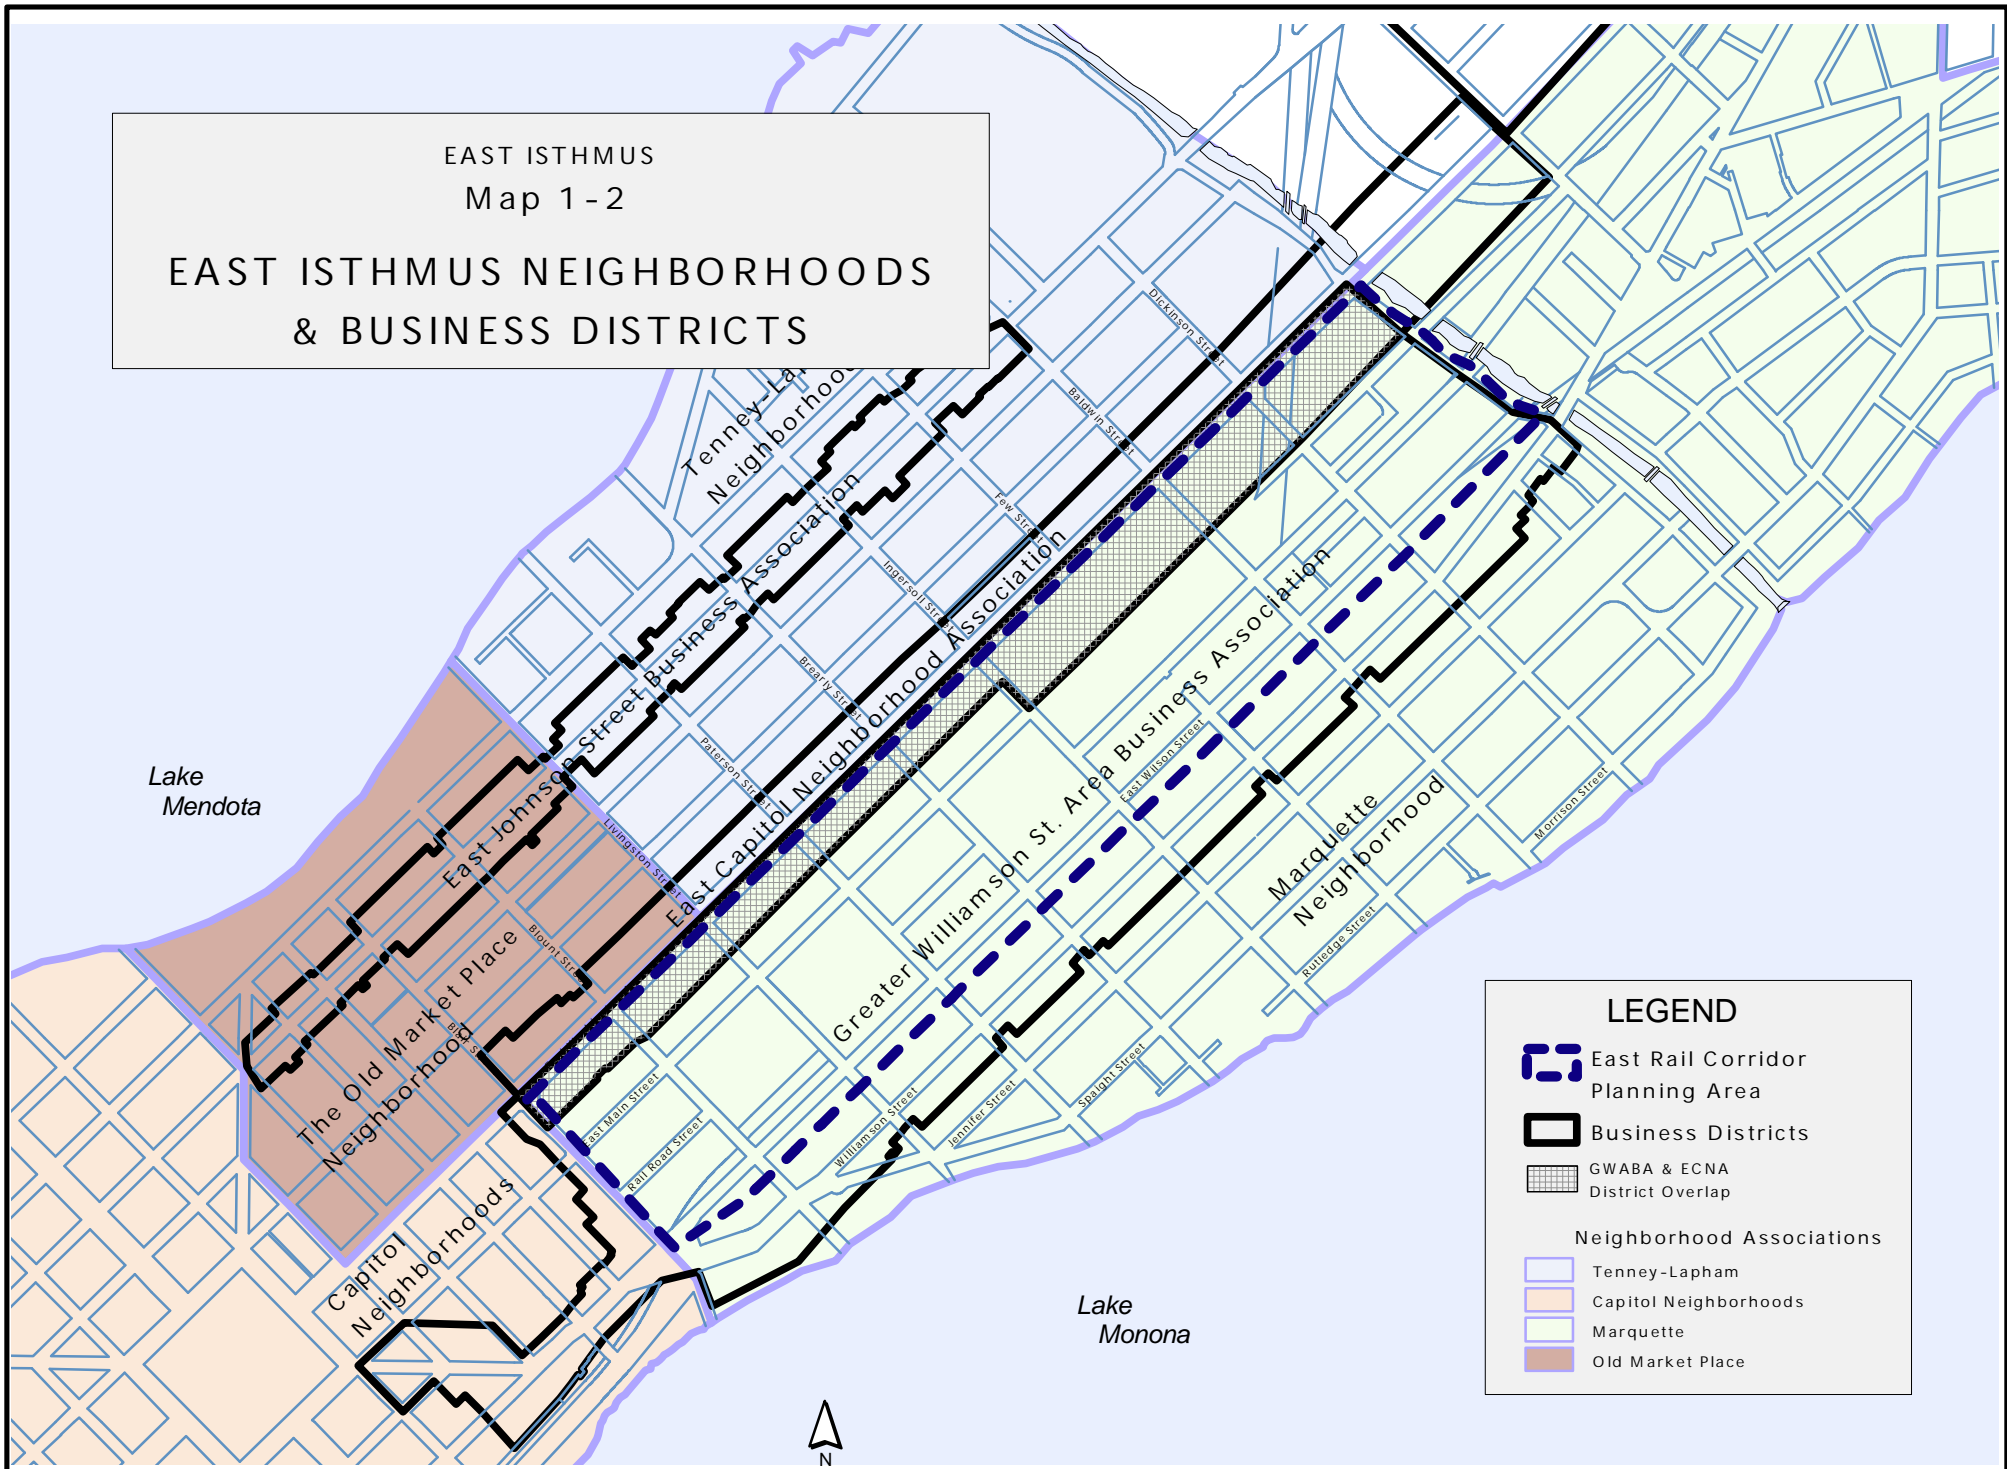

EAST ISTHMUS
Map 1-2

EAST ISTHMUS NEIGHBORHOODS
& BUSINESS DISTRICTS

LEGEND

-  East Rail Corridor Planning Area
-  Business Districts
-  GWABA & ECNA District Overlap
- Neighborhood Associations**
-  Tenney-Lapham
-  Capitol Neighborhoods
-  Marquette
-  Old Market Place