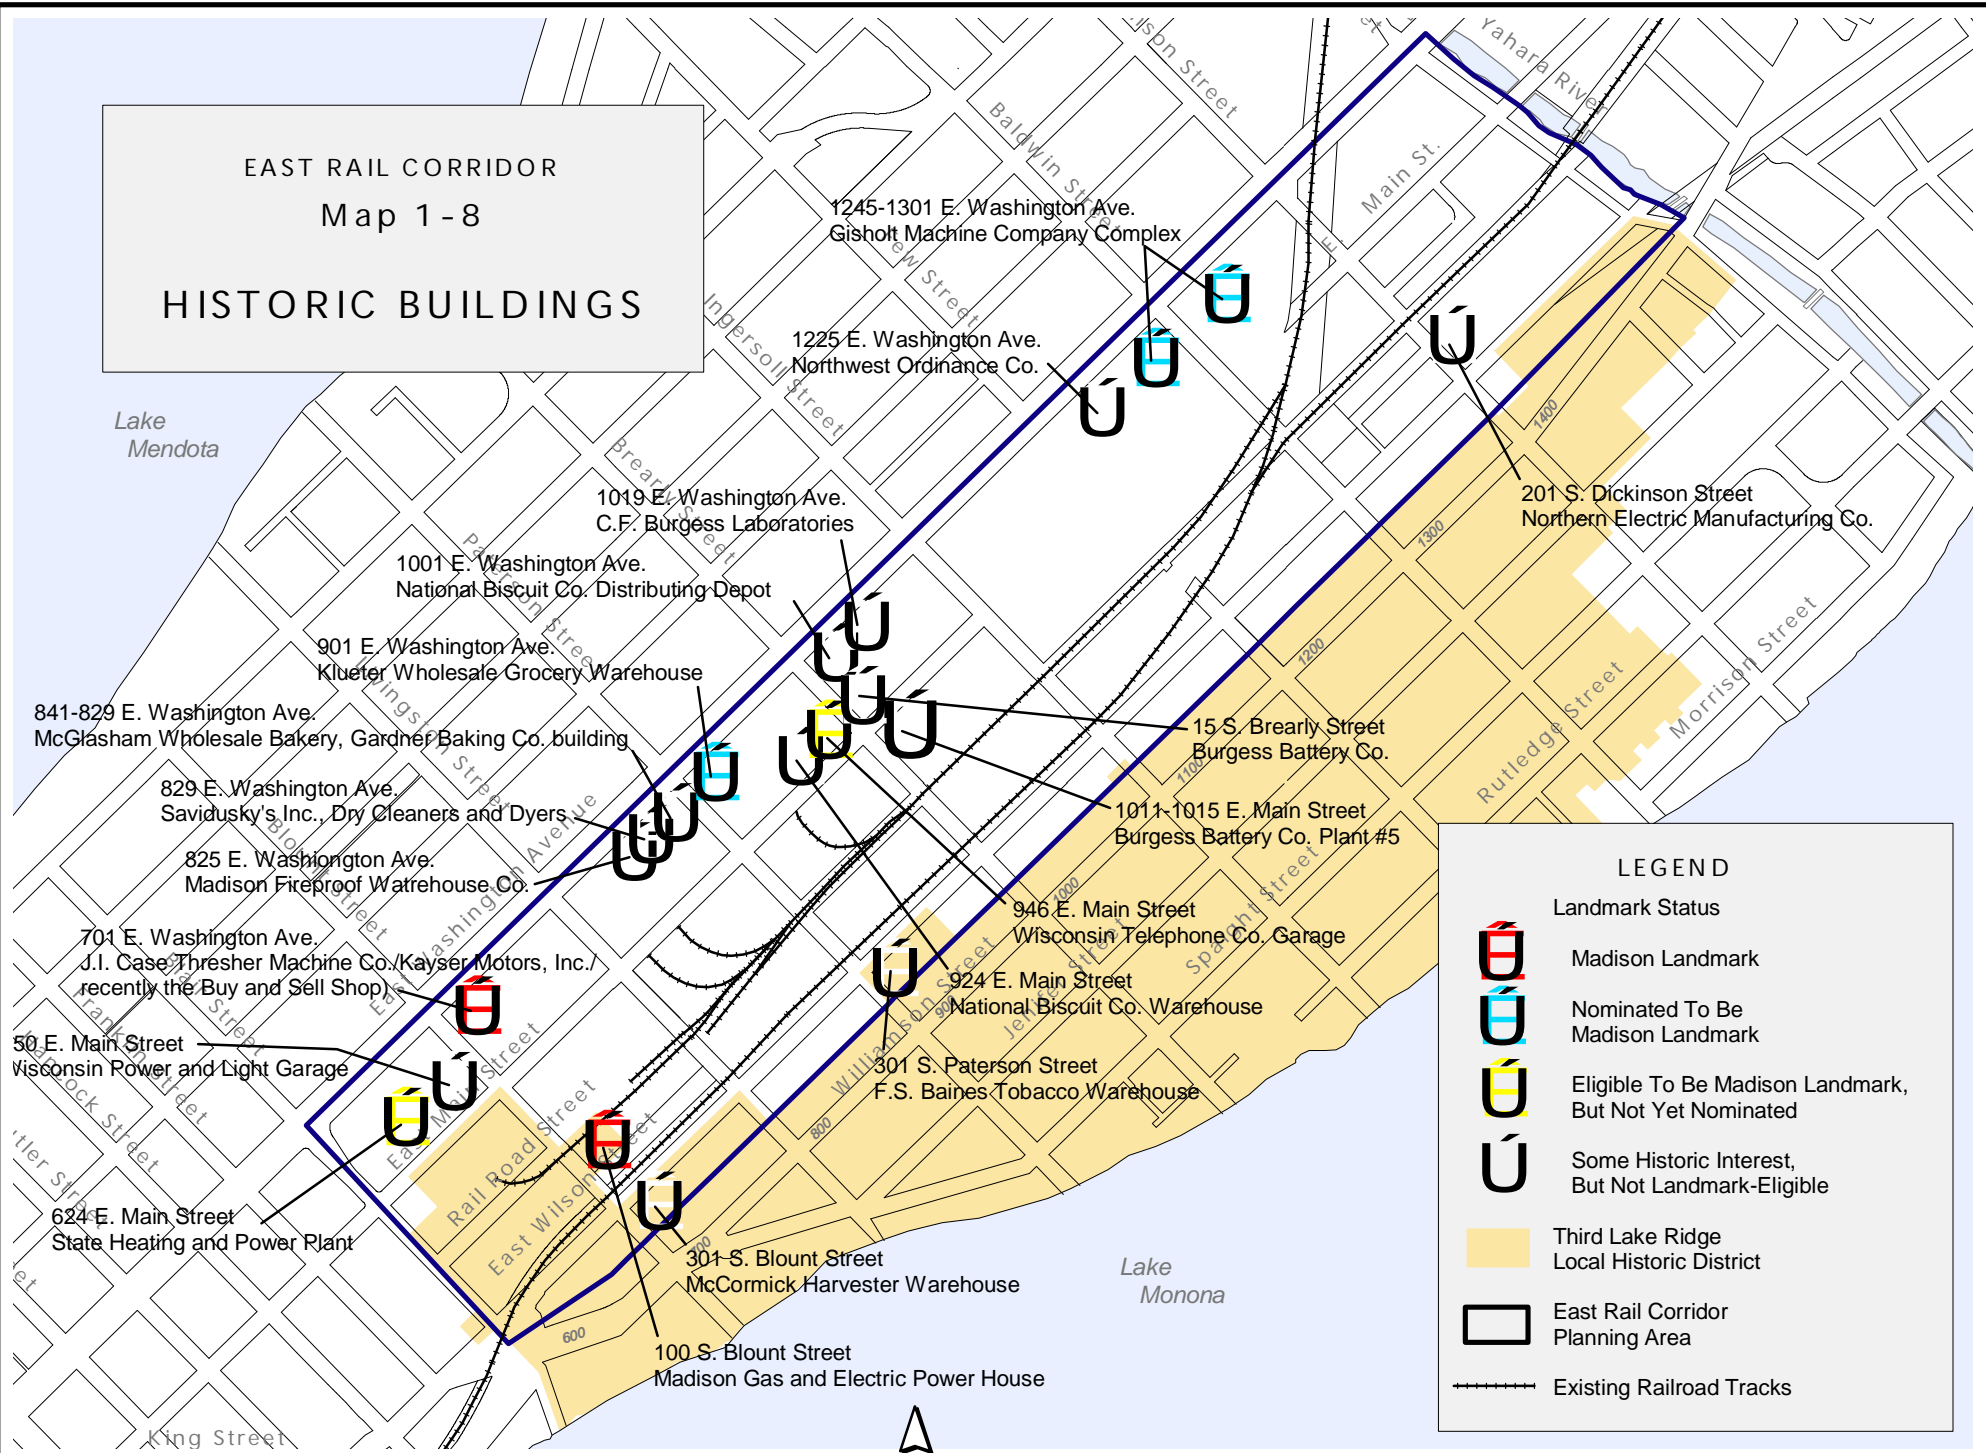

EAST RAIL CORRIDOR  
Map 1-8  
HISTORIC BUILDINGS

**LEGEND**

Landmark Status

-  Madison Landmark
-  Nominated To Be Madison Landmark
-  Eligible To Be Madison Landmark, But Not Yet Nominated
-  Some Historic Interest, But Not Landmark-Eligible

Third Lake Ridge Local Historic District

East Rail Corridor Planning Area

Existing Railroad Tracks