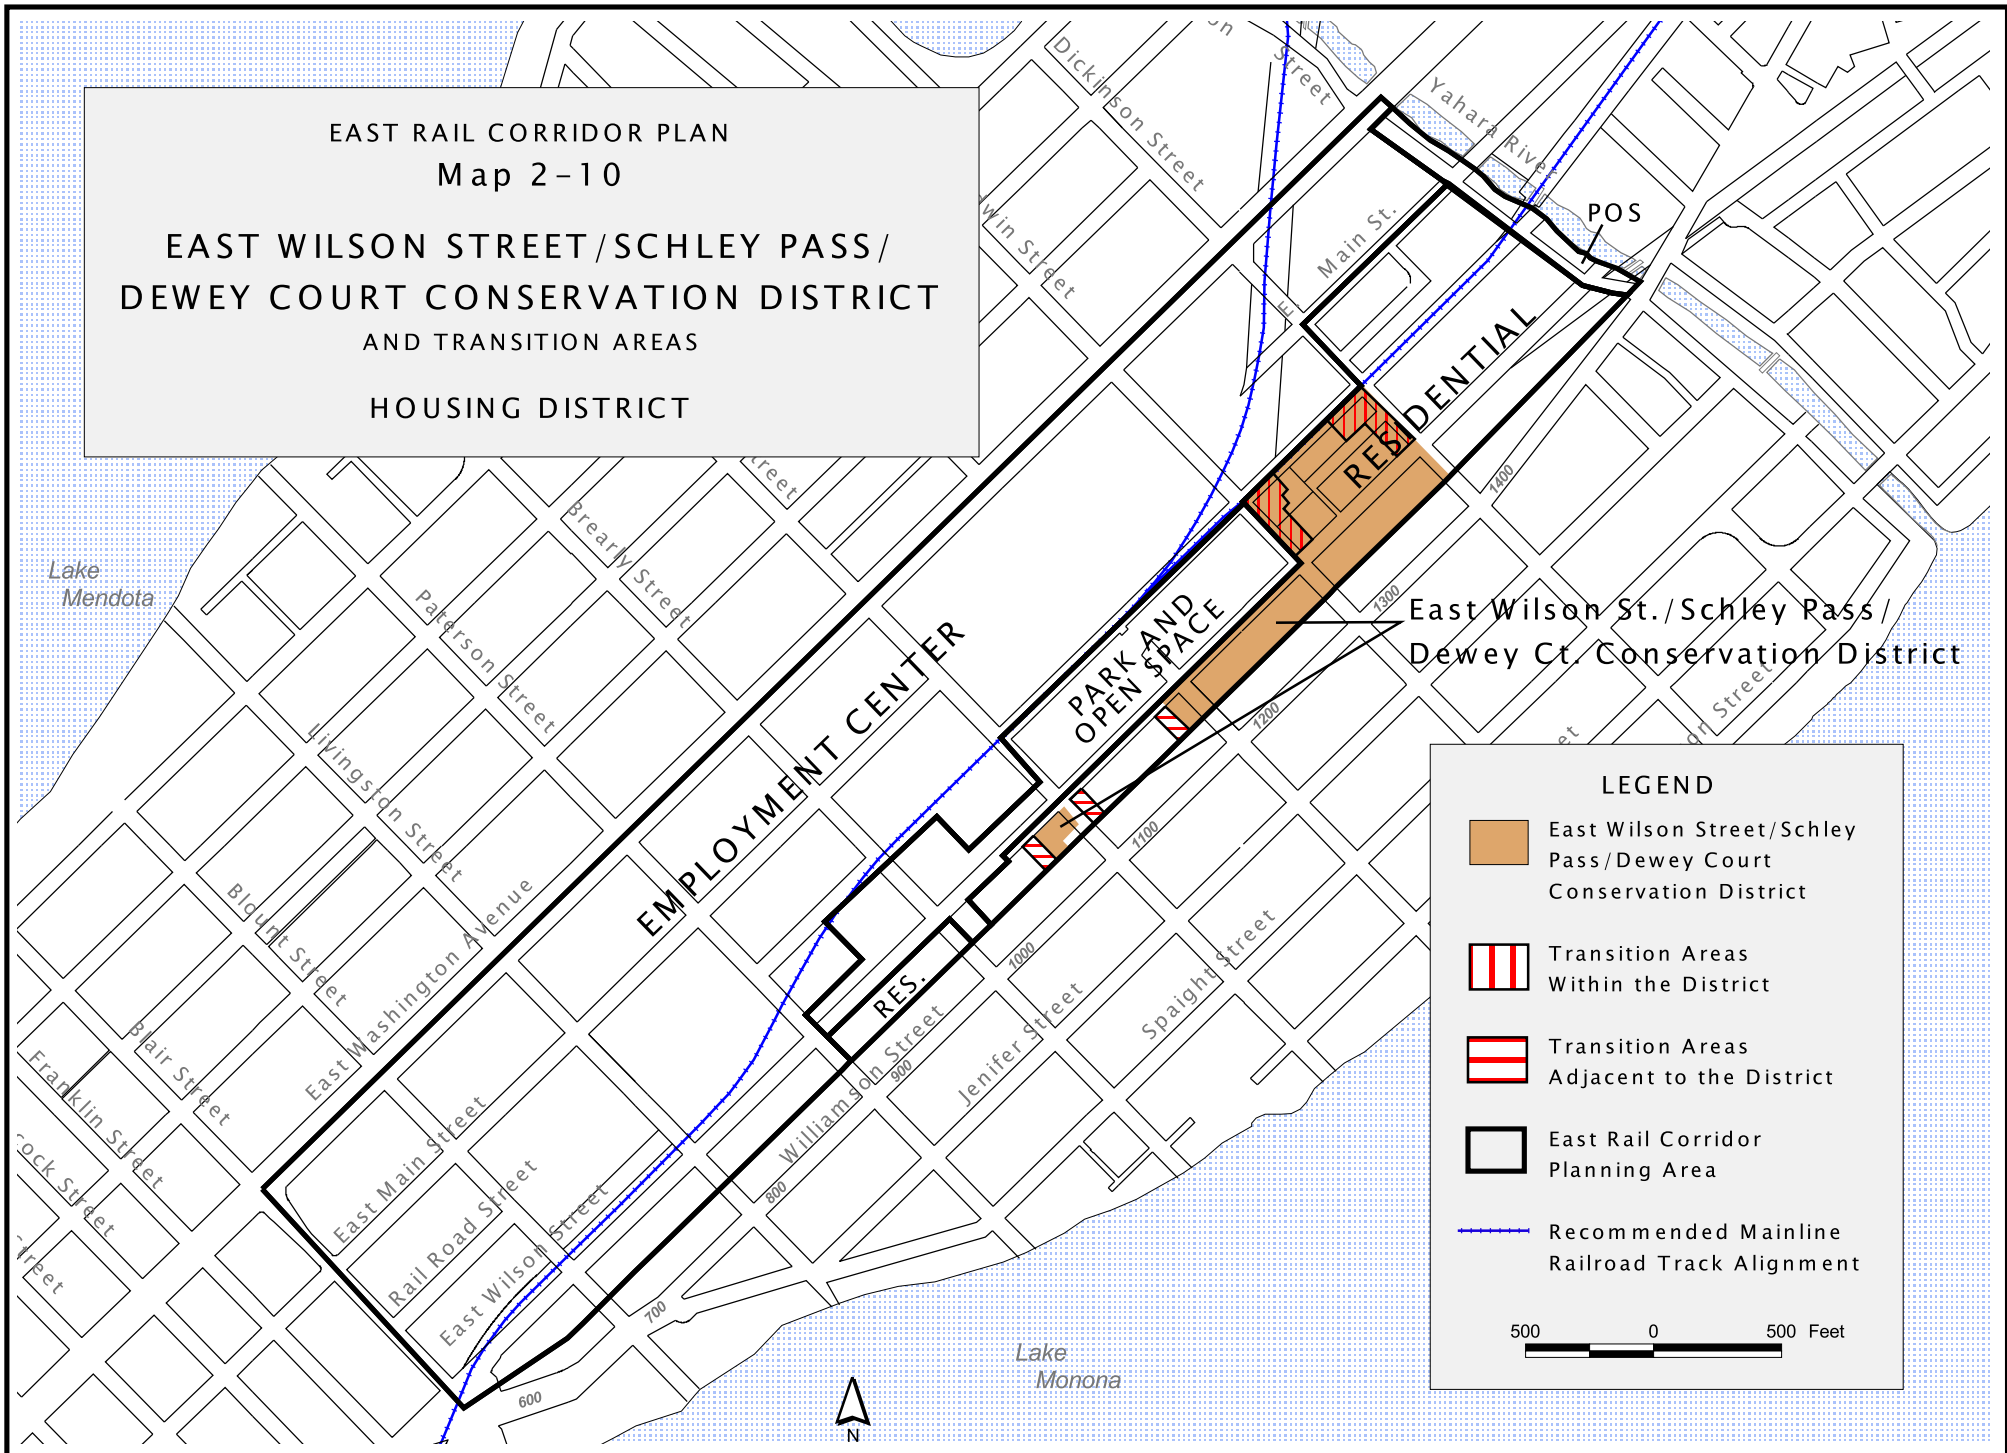

EAST RAIL CORRIDOR PLAN
Map 2-10

EAST WILSON STREET/SCHLEY PASS/
DEWEY COURT CONSERVATION DISTRICT
AND TRANSITION AREAS
HOUSING DISTRICT

LEGEND

-  East Wilson Street/Schley Pass/Dewey Court Conservation District
-  Transition Areas Within the District
-  Transition Areas Adjacent to the District
-  East Rail Corridor Planning Area
-  Recommended Mainline Railroad Track Alignment