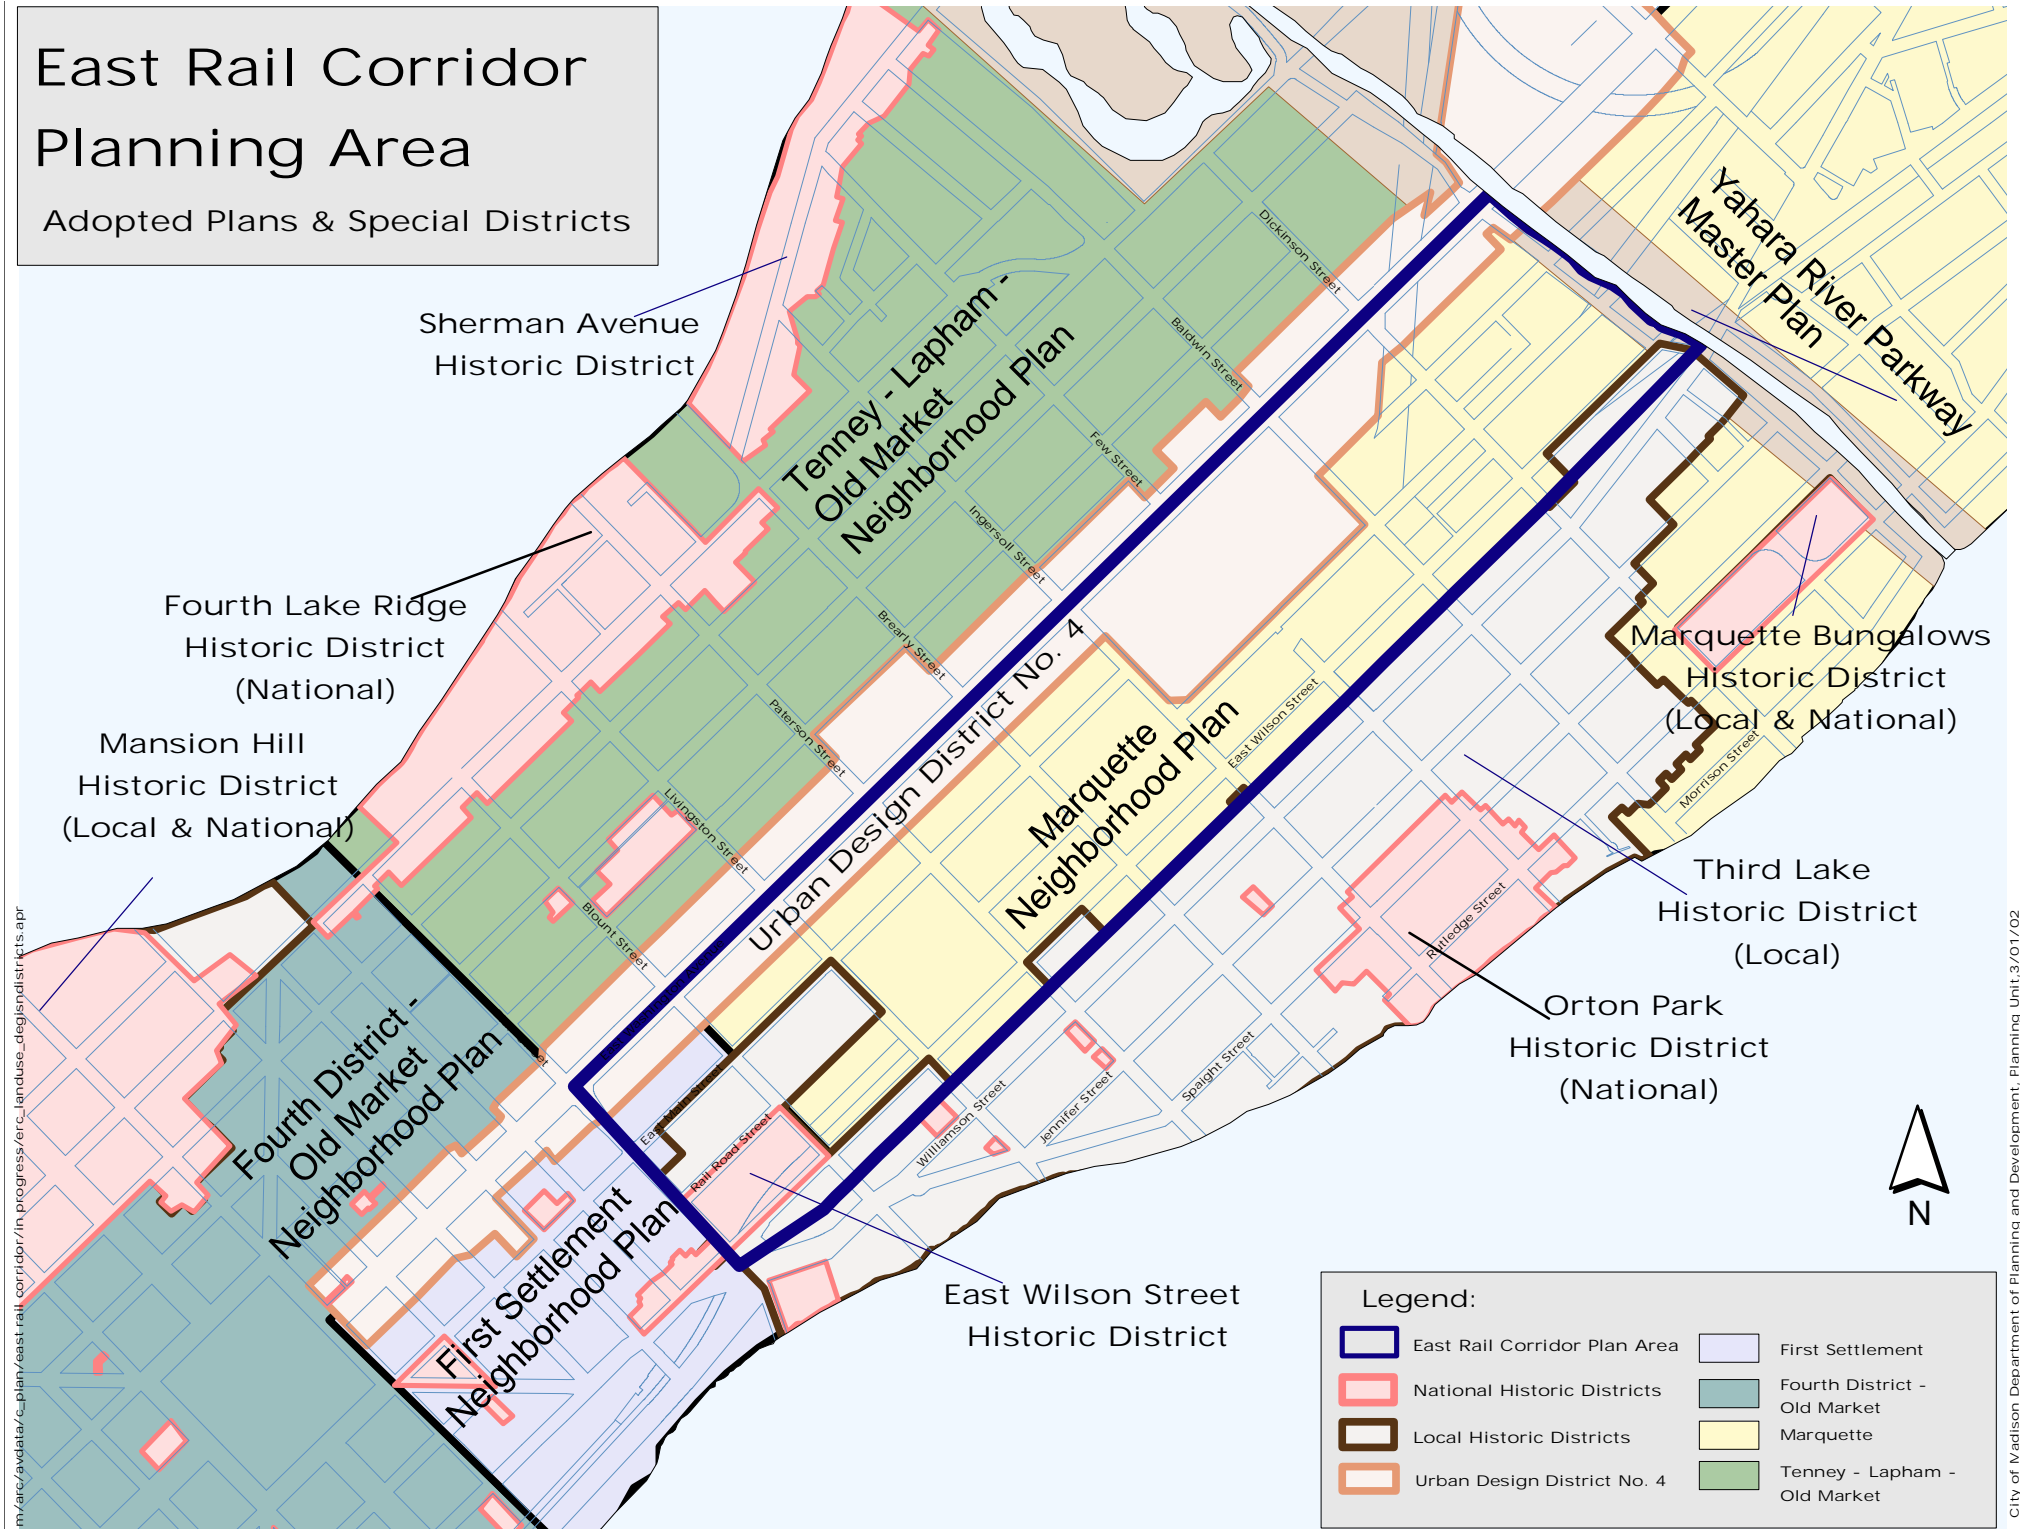

East Rail Corridor Planning Area

Adopted Plans & Special Districts

Legend:

 East Rail Corridor Plan Area	 First Settlement
 National Historic Districts	 Fourth District - Old Market
 Local Historic Districts	 Marquette
 Urban Design District No. 4	 Tenney - Lapham - Old Market

m:\arc\av\data\c:\plan\east-rail_corridor\in_progress\erc_landuse_deg\ndistricts.apr

City of Madison Department of Planning and Development, Planning Unit, 3/01/02