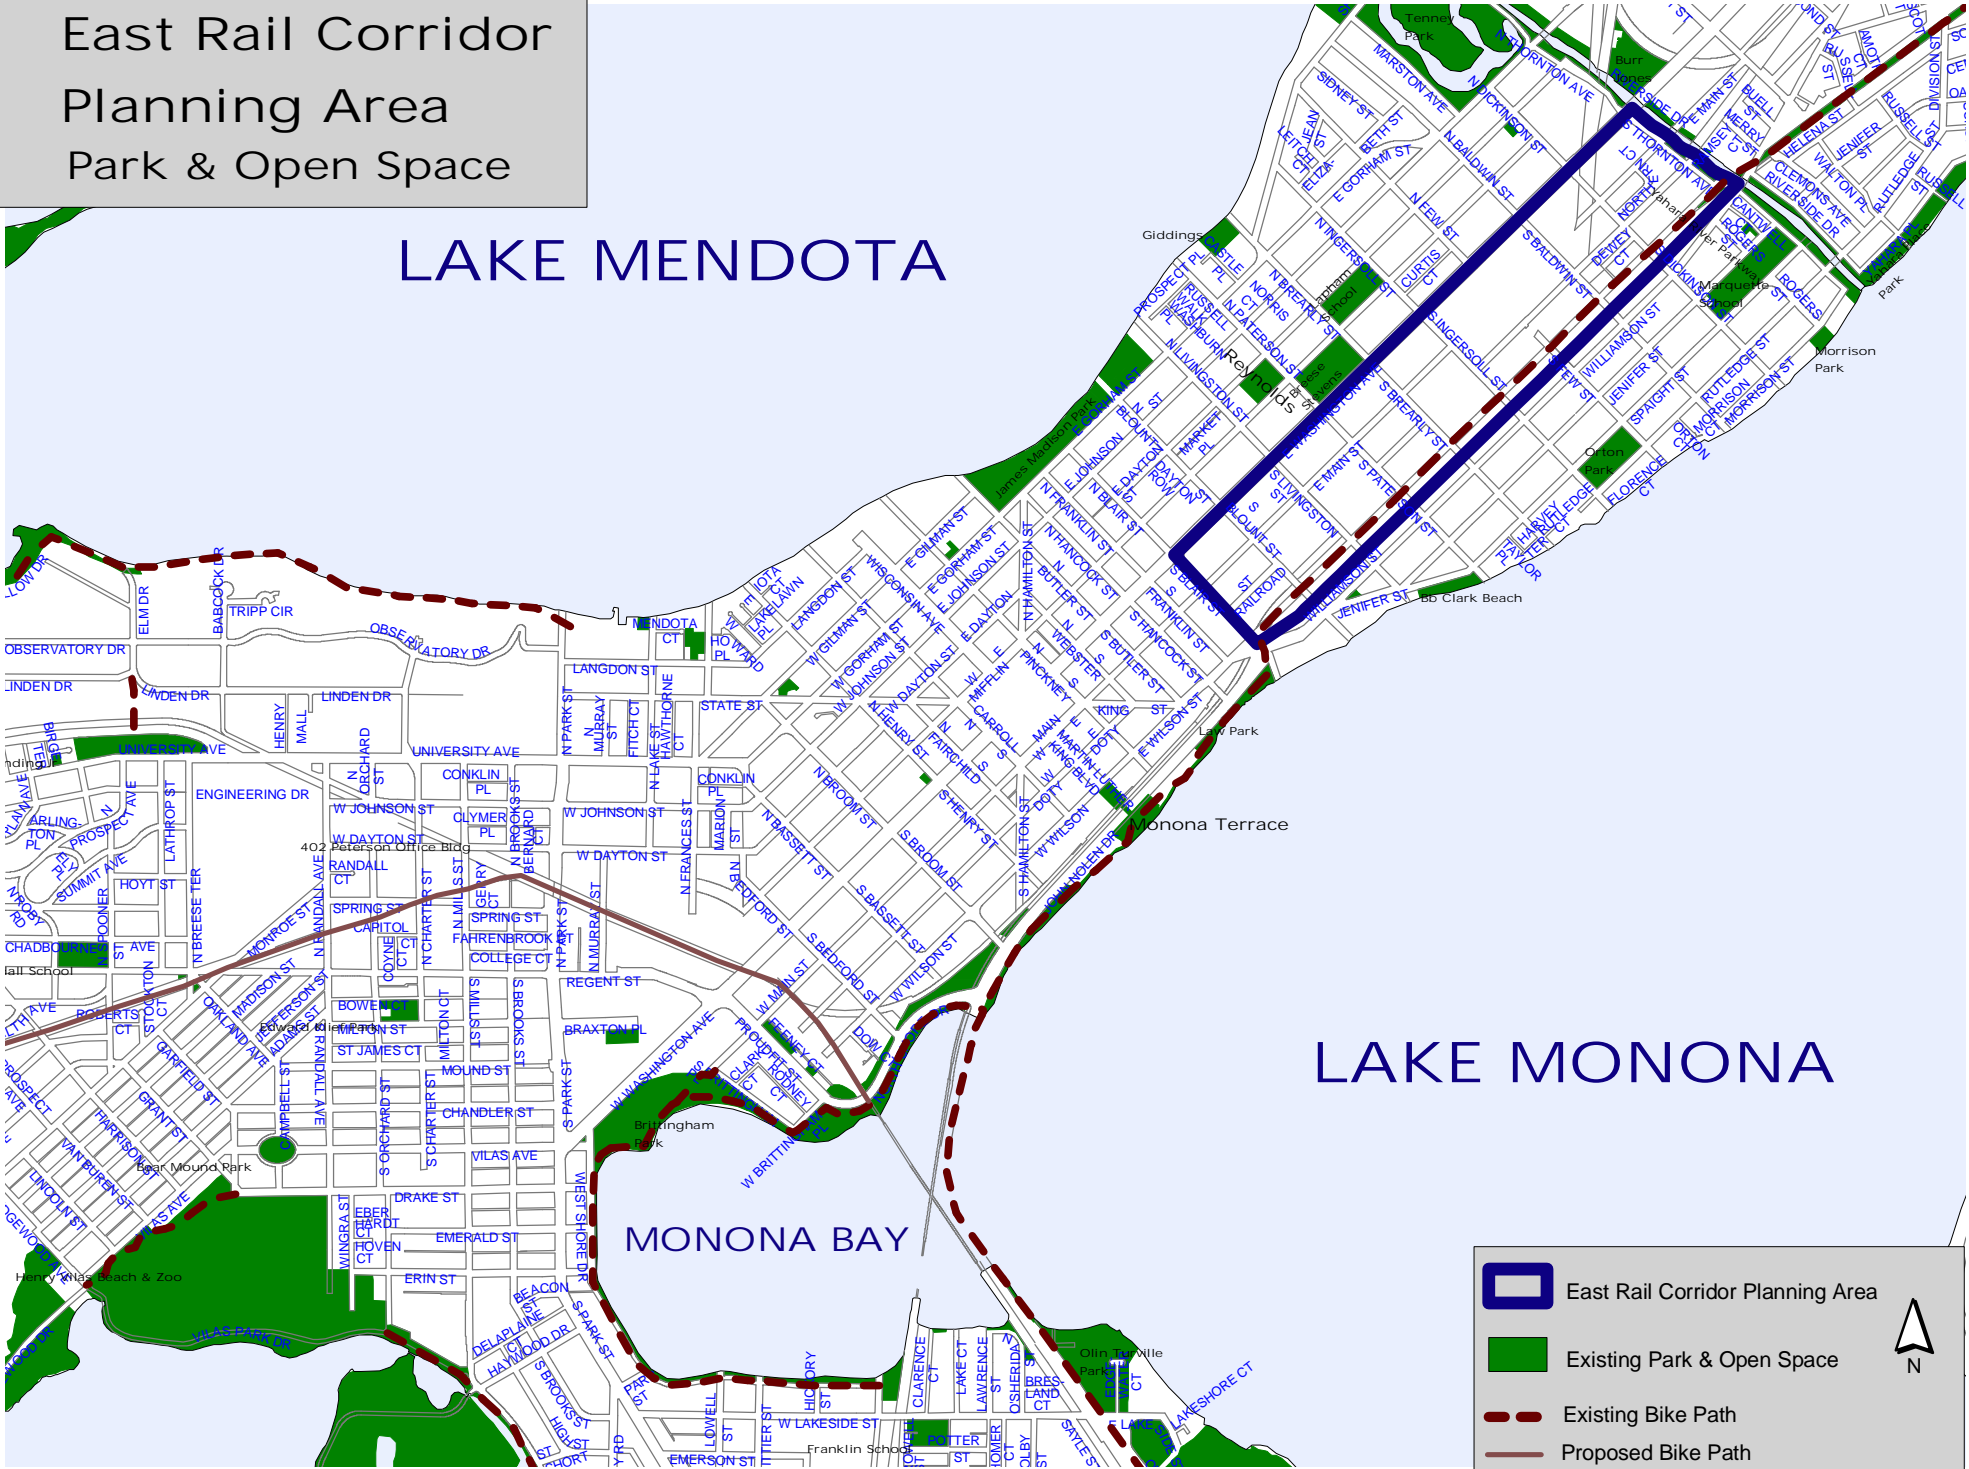

East Rail Corridor  
 Planning Area  
 Park & Open Space

LAKE MENDOTA

LAKE MONONA

MONONA BAY

-  East Rail Corridor Planning Area
-  Existing Park & Open Space
-  Existing Bike Path
-  Proposed Bike Path

  
 N