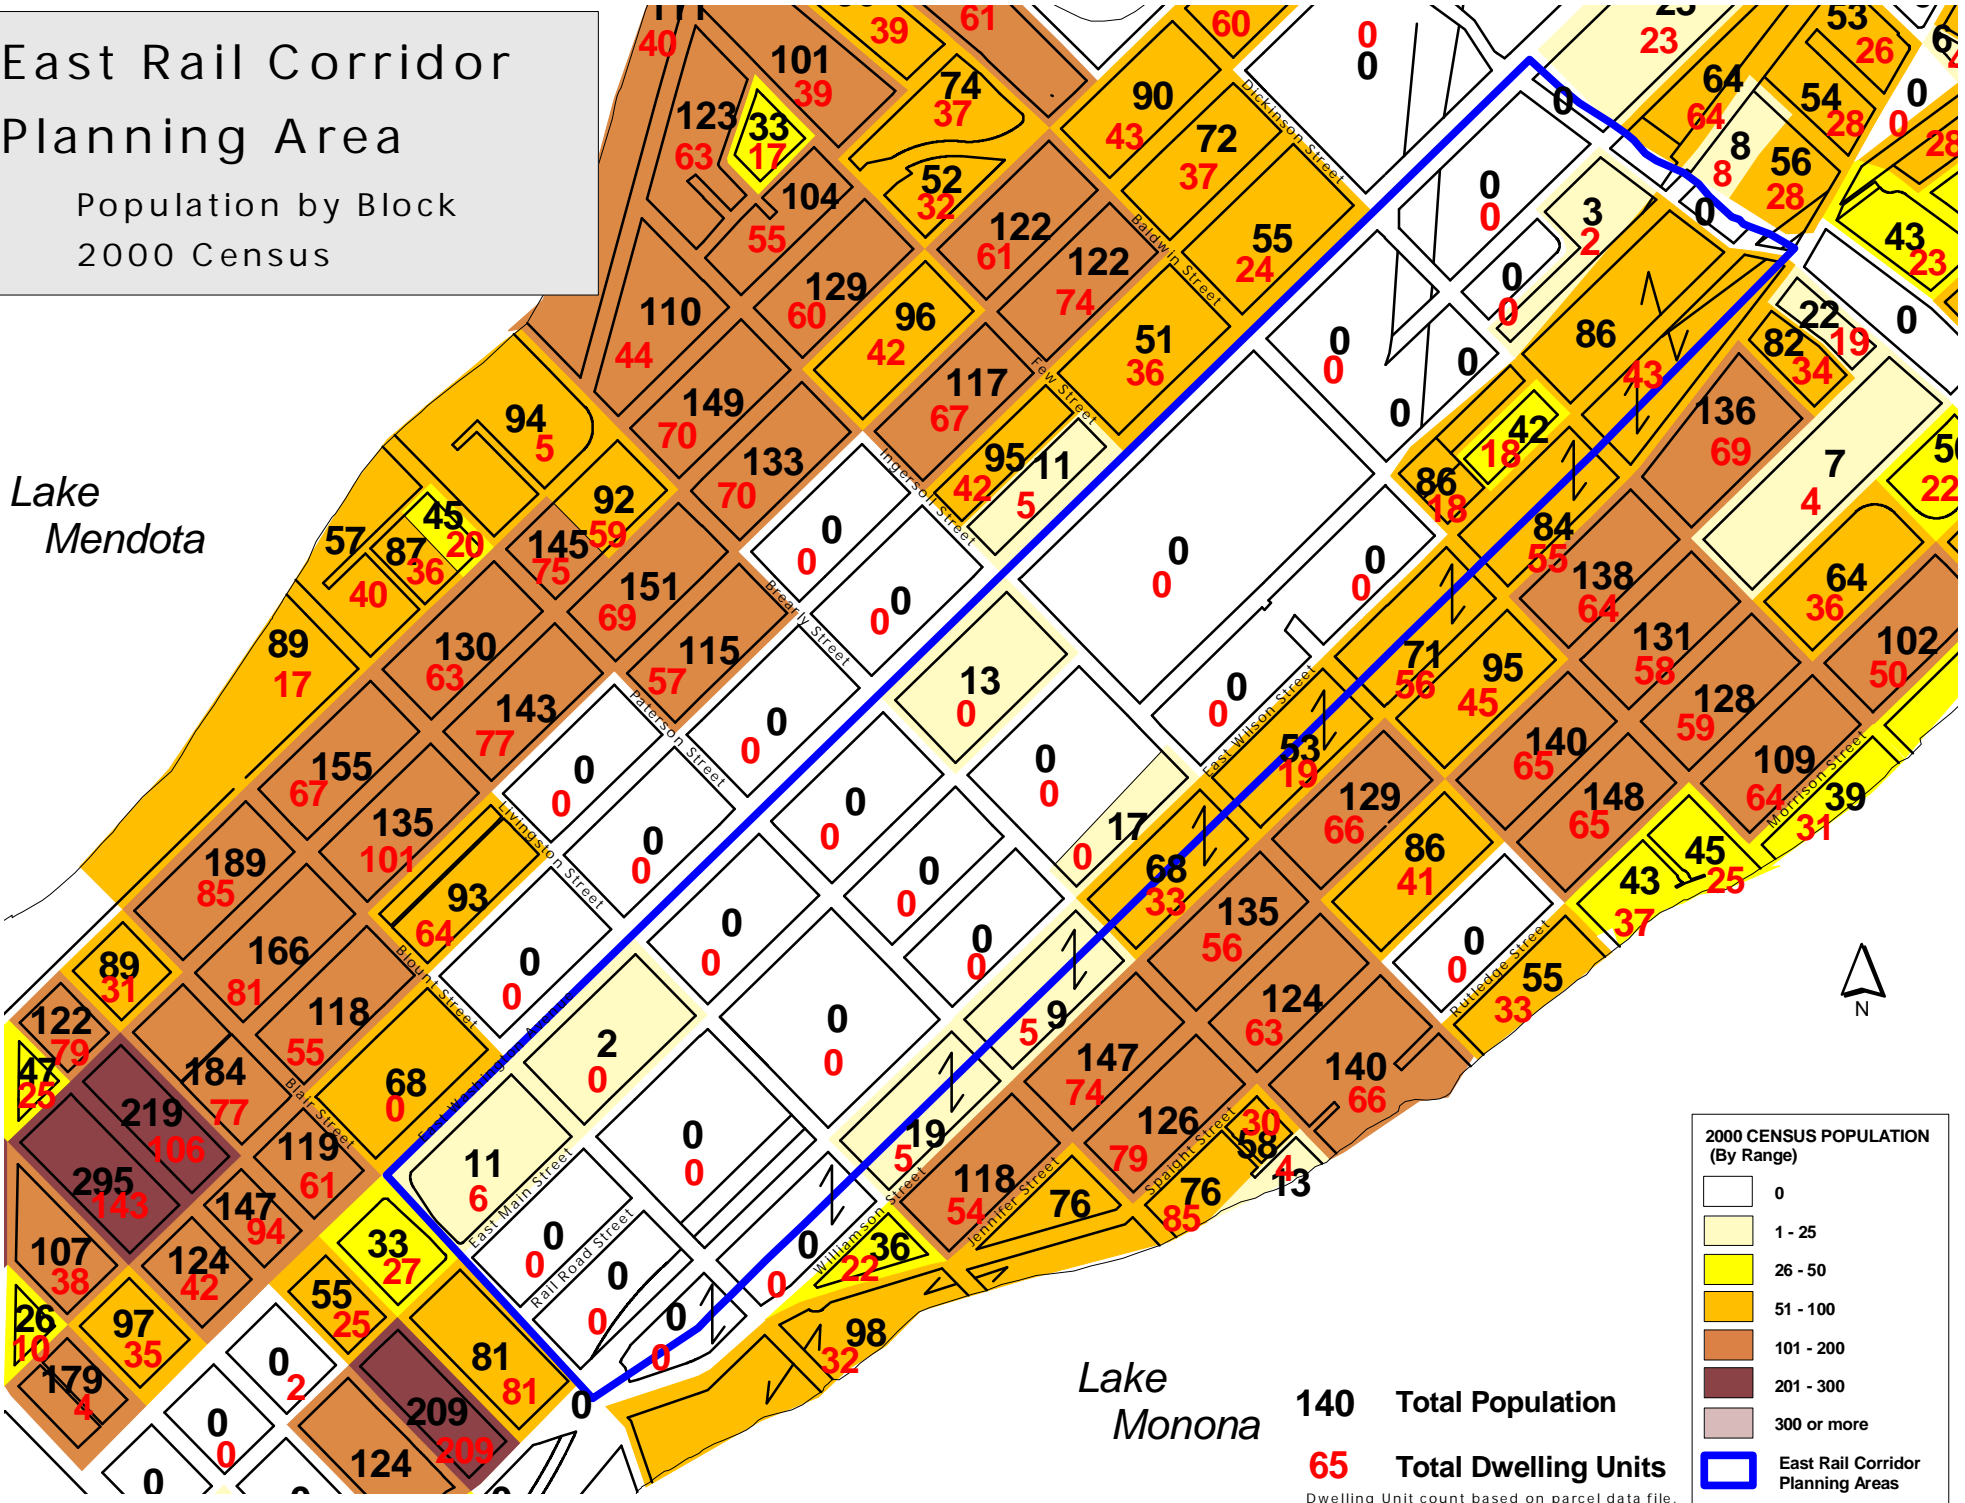

East Rail Corridor Planning Area

Population by Block
2000 Census

Lake Mendota

Lake Monona

140 Total Population
65 Total Dwelling Units
Dwelling Unit count based on parcel data file.

2000 CENSUS POPULATION (By Range)	
	0
	1 - 25
	26 - 50
	51 - 100
	101 - 200
	201 - 300
	300 or more
	East Rail Corridor Planning Areas