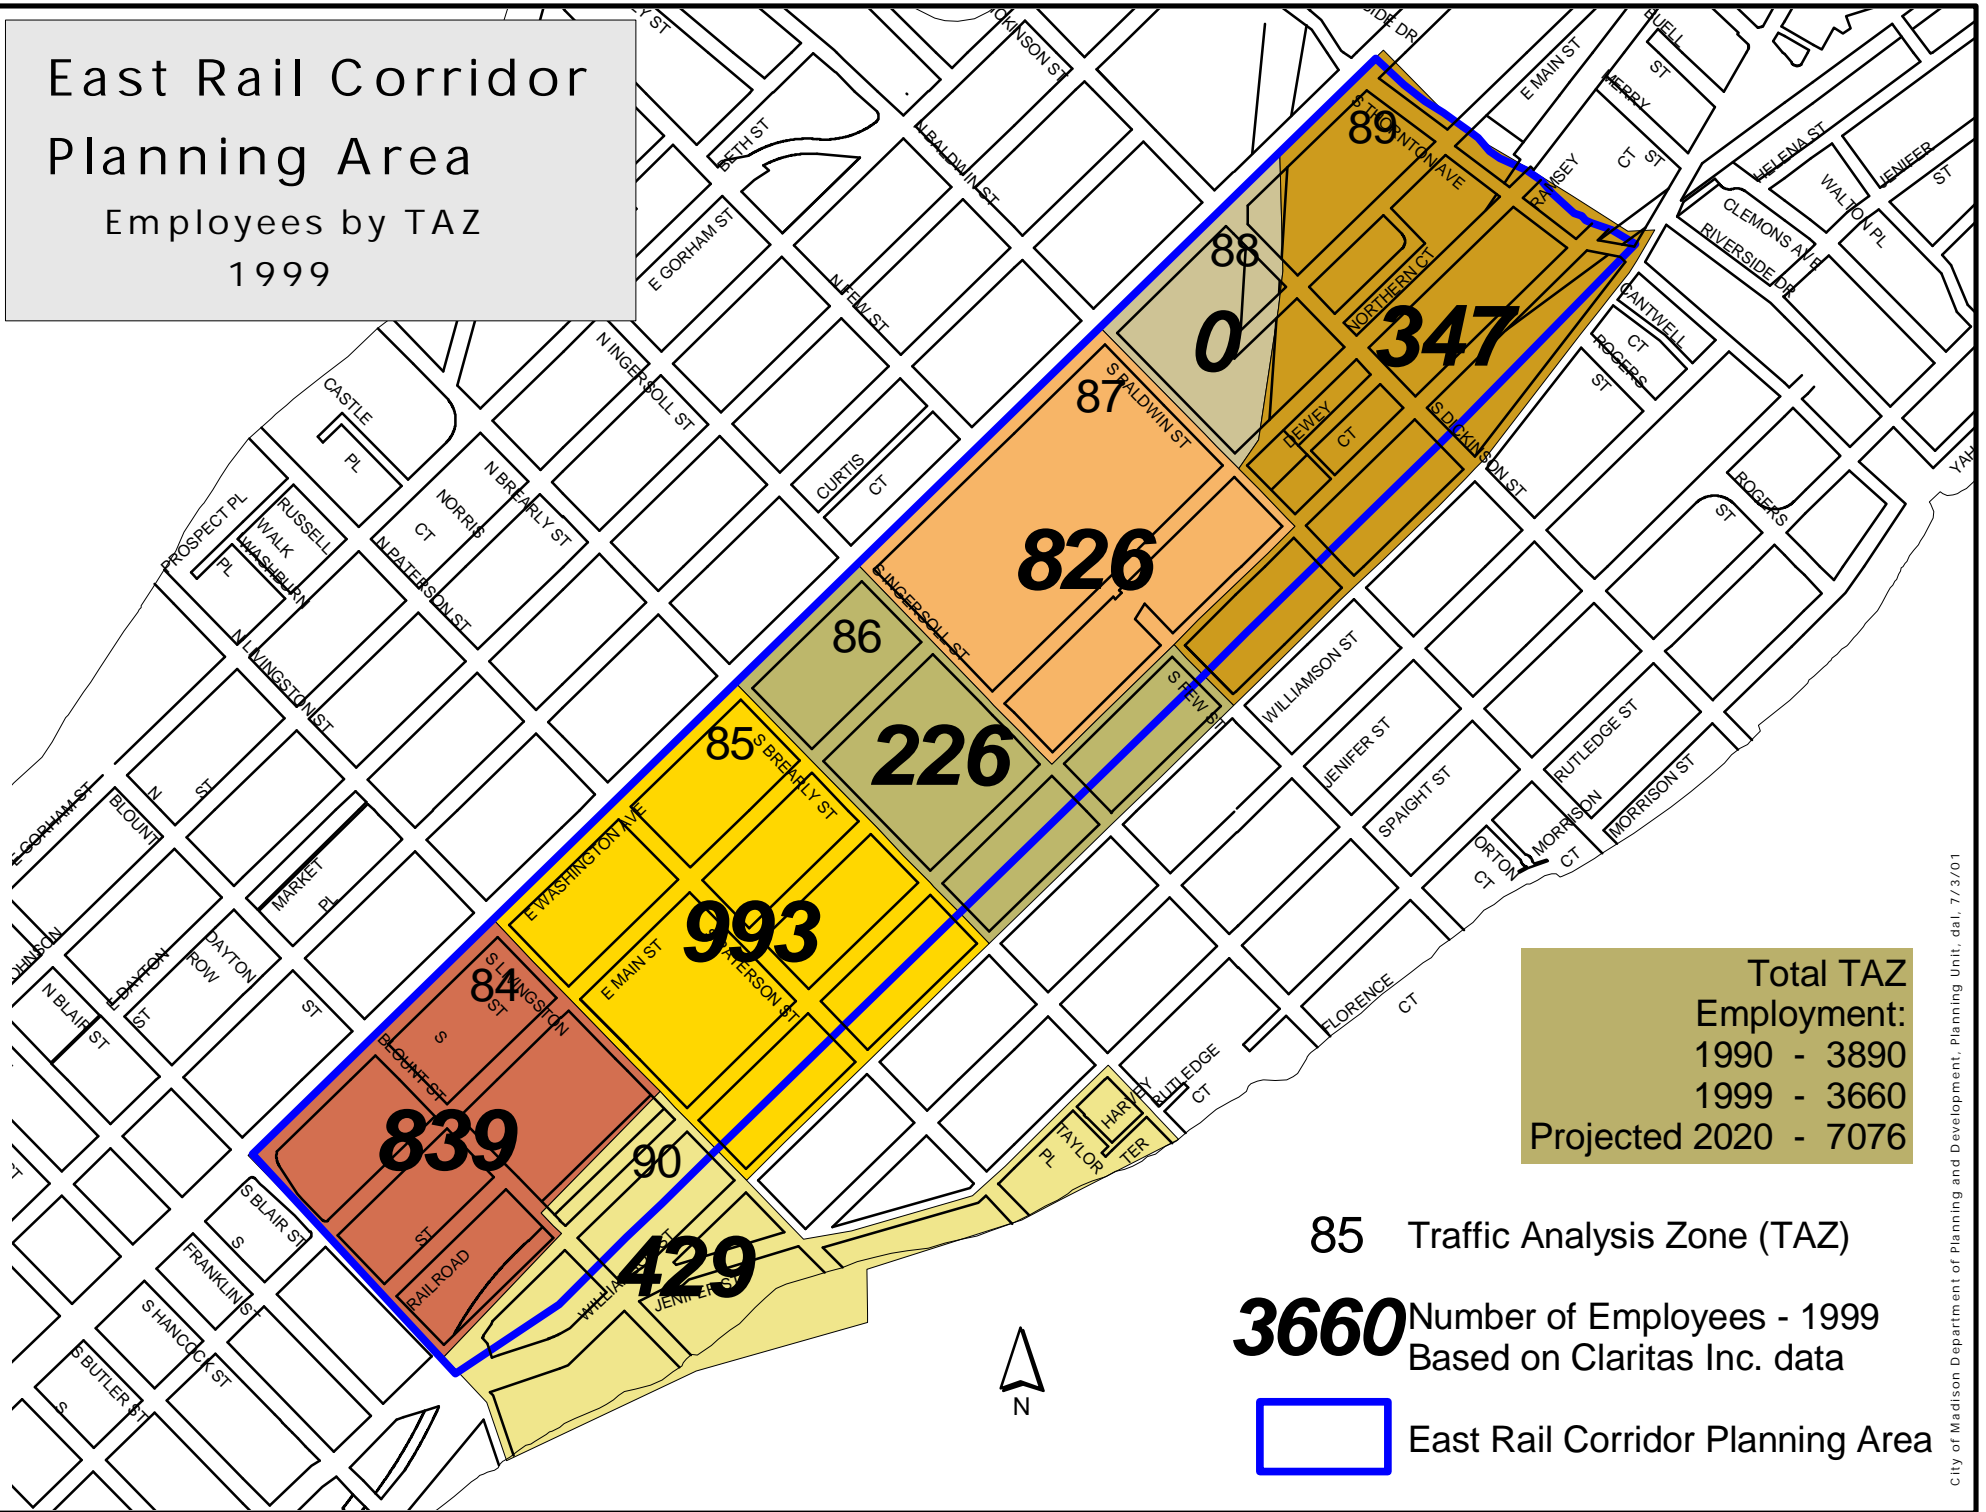

# East Rail Corridor Planning Area

Employees by TAZ  
1999

Total TAZ Employment:	
1990 -	3890
1999 -	3660
Projected 2020 -	7076

85 Traffic Analysis Zone (TAZ)

**3660** Number of Employees - 1999  
Based on Claritas Inc. data

 East Rail Corridor Planning Area