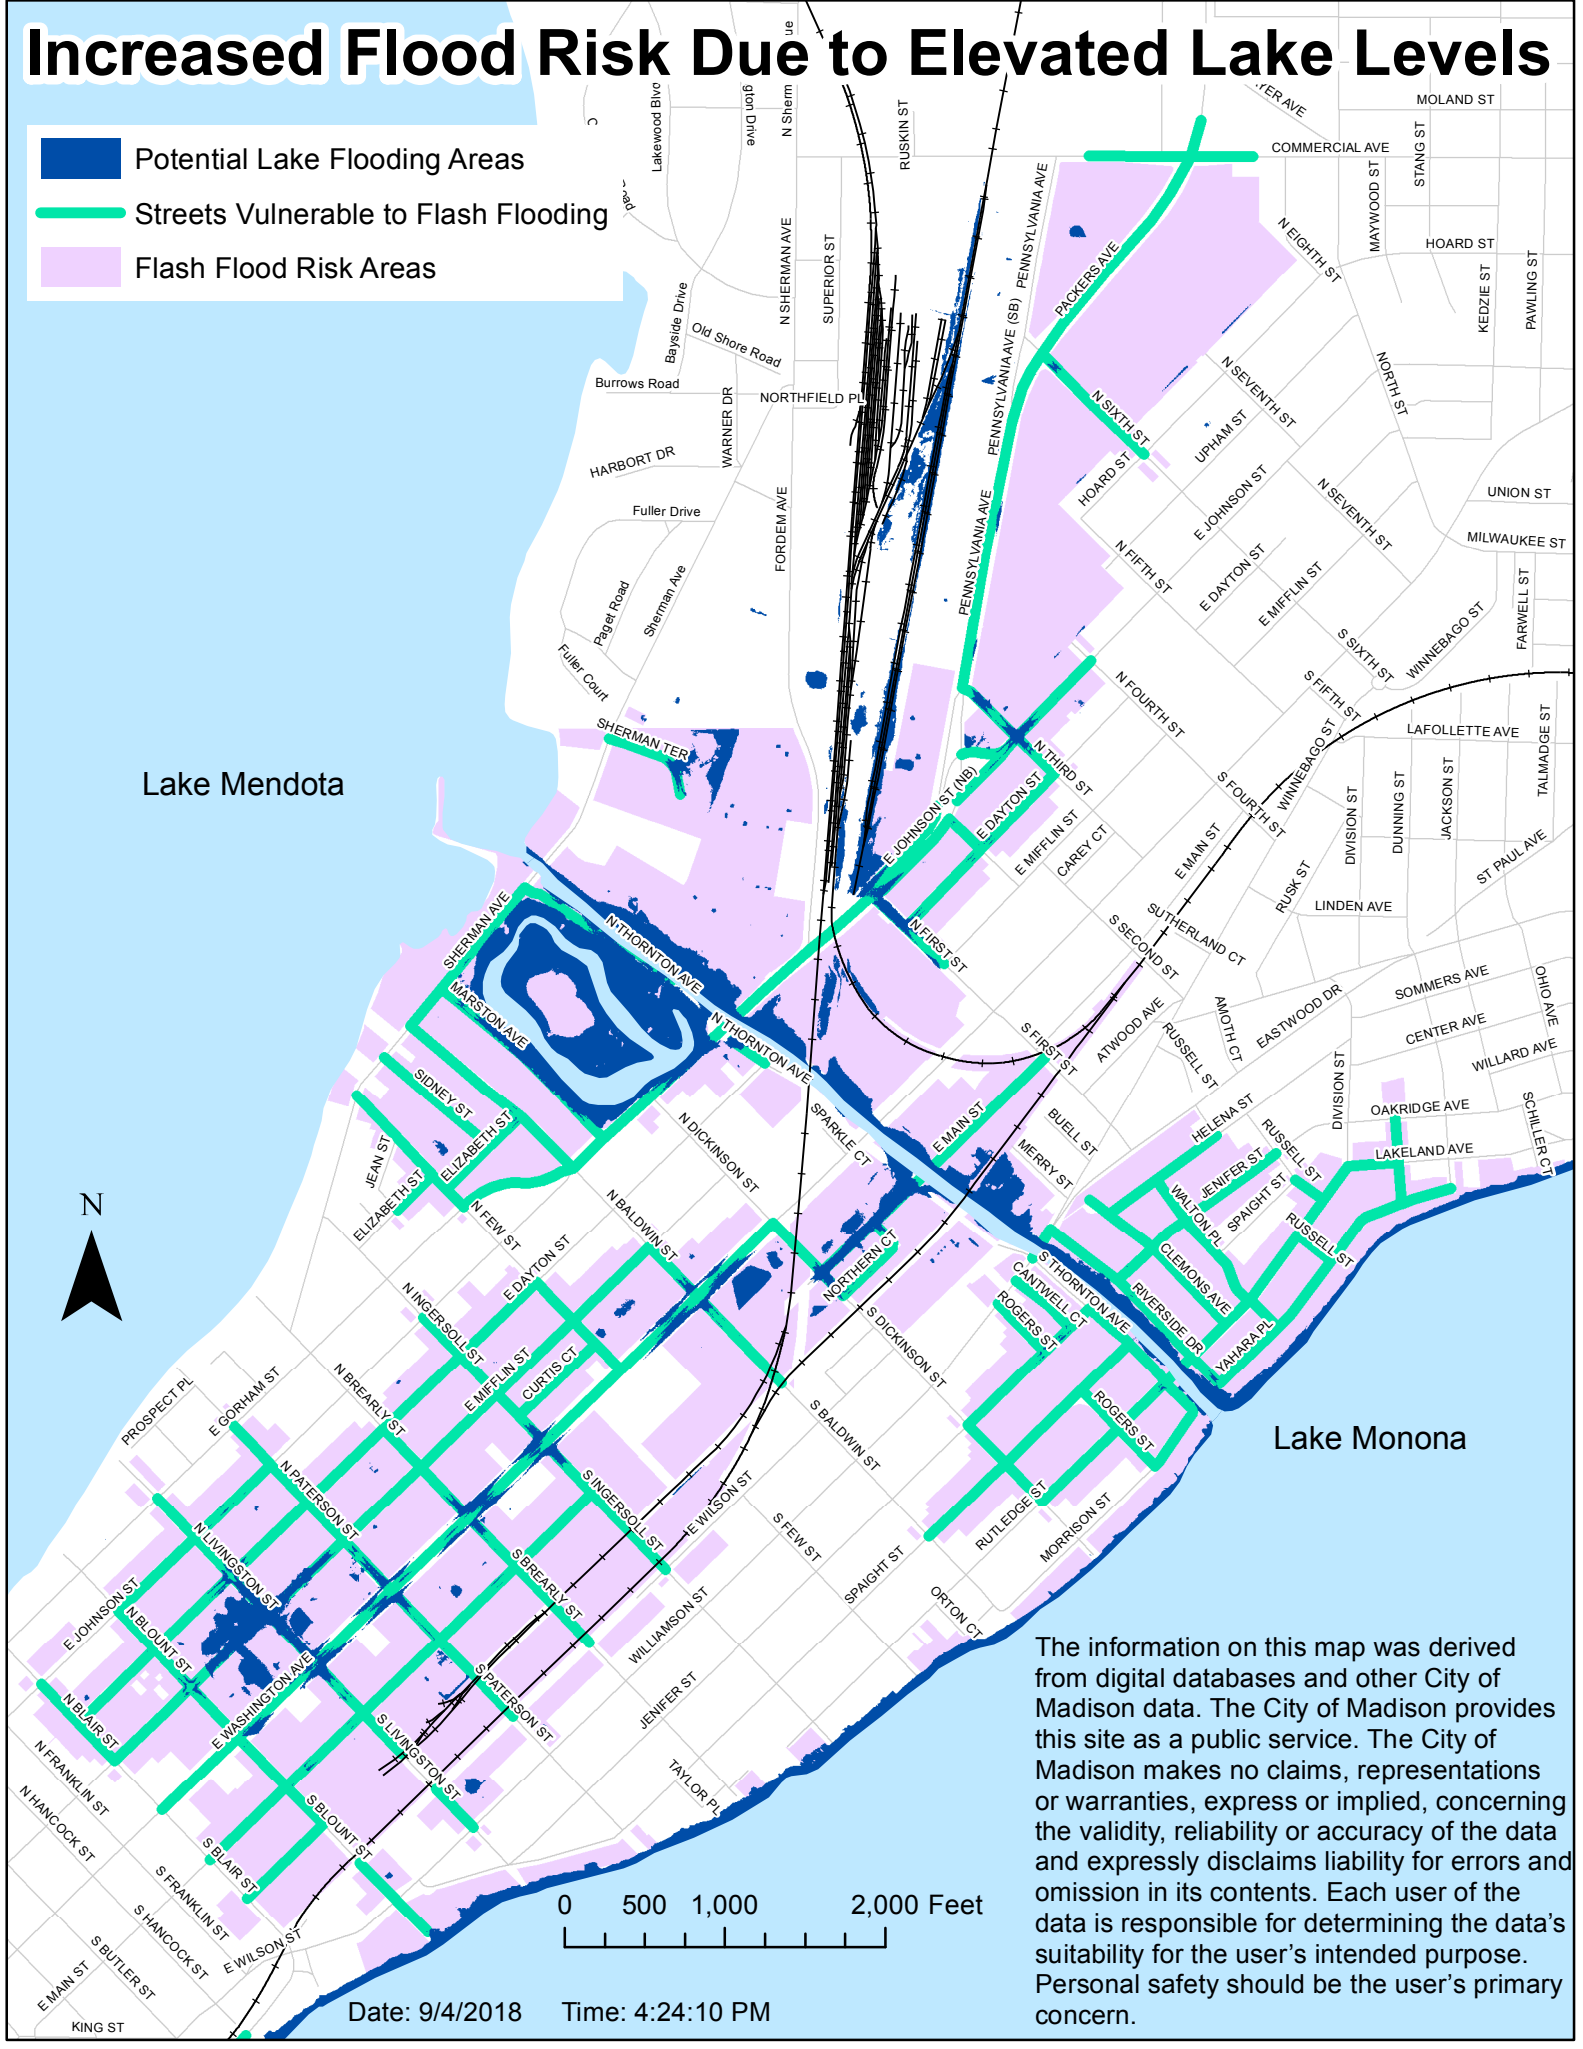

Increased Flood Risk Due to Elevated Lake Levels

-  Potential Lake Flooding Areas
-  Streets Vulnerable to Flash Flooding
-  Flash Flood Risk Areas

The information on this map was derived from digital databases and other City of Madison data. The City of Madison provides this site as a public service. The City of Madison makes no claims, representations or warranties, express or implied, concerning the validity, reliability or accuracy of the data and expressly disclaims liability for errors and omission in its contents. Each user of the data is responsible for determining the data's suitability for the user's intended purpose. Personal safety should be the user's primary concern.