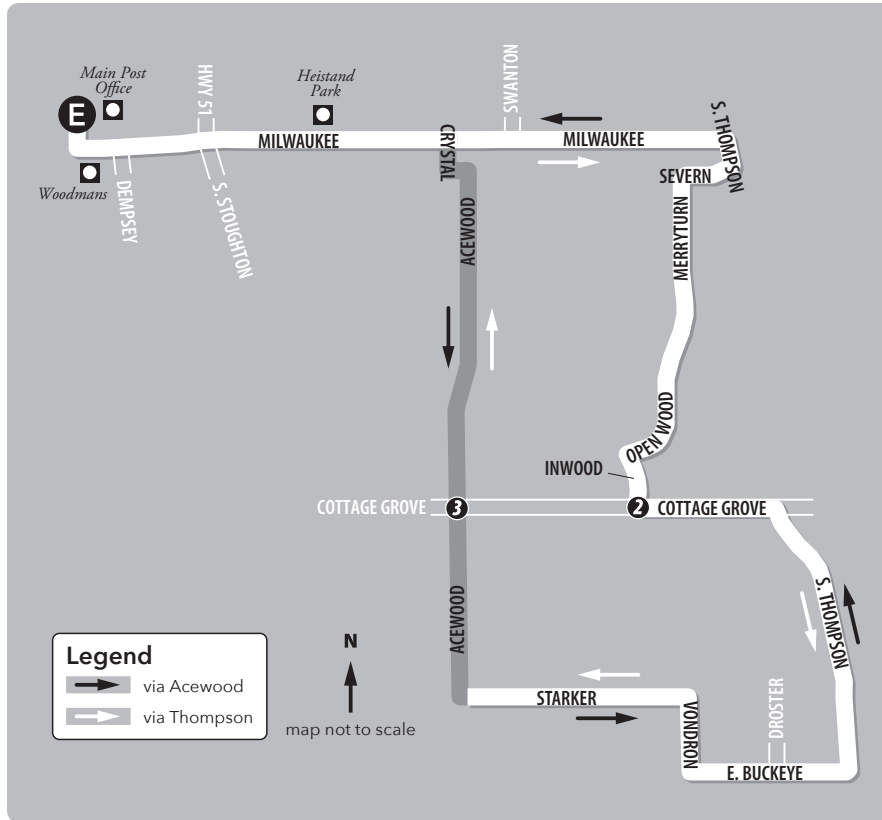

ROUTE 32 MAP

ROUTE 32

ROUTE 32

Weekday Thompson // Acewood Loop

From Route	East Transfer Point	Cottage Grove & Inwood	Acewood & Cottage Grove	Cottage Grove & Inwood	East Transfer Point	To Route
→	E	②	③	②	E	→
5	9:15	9:23	9:32	-	9:40	16
16	10:15	10:23	10:32	-	10:40	5
5	11:15	11:23	11:32	-	11:40	16
16	12:15	12:23	12:32	-	12:40	5
5	1:15	1:23	1:32	-	1:40	16
16	2:15	-	2:22	2:31	2:40	5
5	7:15	-	7:22	7:31	7:40	16
5	8:15	-	8:22	8:31	8:40	16
5	9:15	-	9:22	9:31	9:40	16
5	10:15	-	10:22	10:31	10:40	16

ROUTE 32

Weekend / Holiday Thompson // Acewood Loop

From Route	East Transfer Point	Cottage Grove & Inwood	Acewood & Cottage Grove	Cottage Grove & Inwood	East Transfer Point	To Route
→	E	②	③	②	E	→
31	7:15	7:23	7:32	-	7:40	5
31	8:15	8:23	8:32	-	8:40	5
31	9:15	9:23	9:32	-	9:40	5
31	10:15	10:23	10:32	-	10:40	5
31	11:15	11:23	11:32	-	11:40	5
31	12:15	12:23	12:32	-	12:40	5
31	1:15	1:23	1:32	-	1:40	5
31	2:15	2:23	2:32	-	2:40	5
31	3:15	3:23	3:32	-	3:40	5
31	4:15	4:23	4:32	-	4:40	5
31	5:15	5:23	5:32	-	5:40	5
31	6:15	6:23	6:32	-	6:40	5
31	7:15	7:23	7:32	-	7:40	5
31	8:15	8:23	8:32	-	8:40	5
31	9:15	9:23	9:32	-	9:40	5
31	10:15	10:23	10:32	-	10:40	-

Trip is NOT operated on Sundays or holidays.

Trips are NOT operated on holidays.