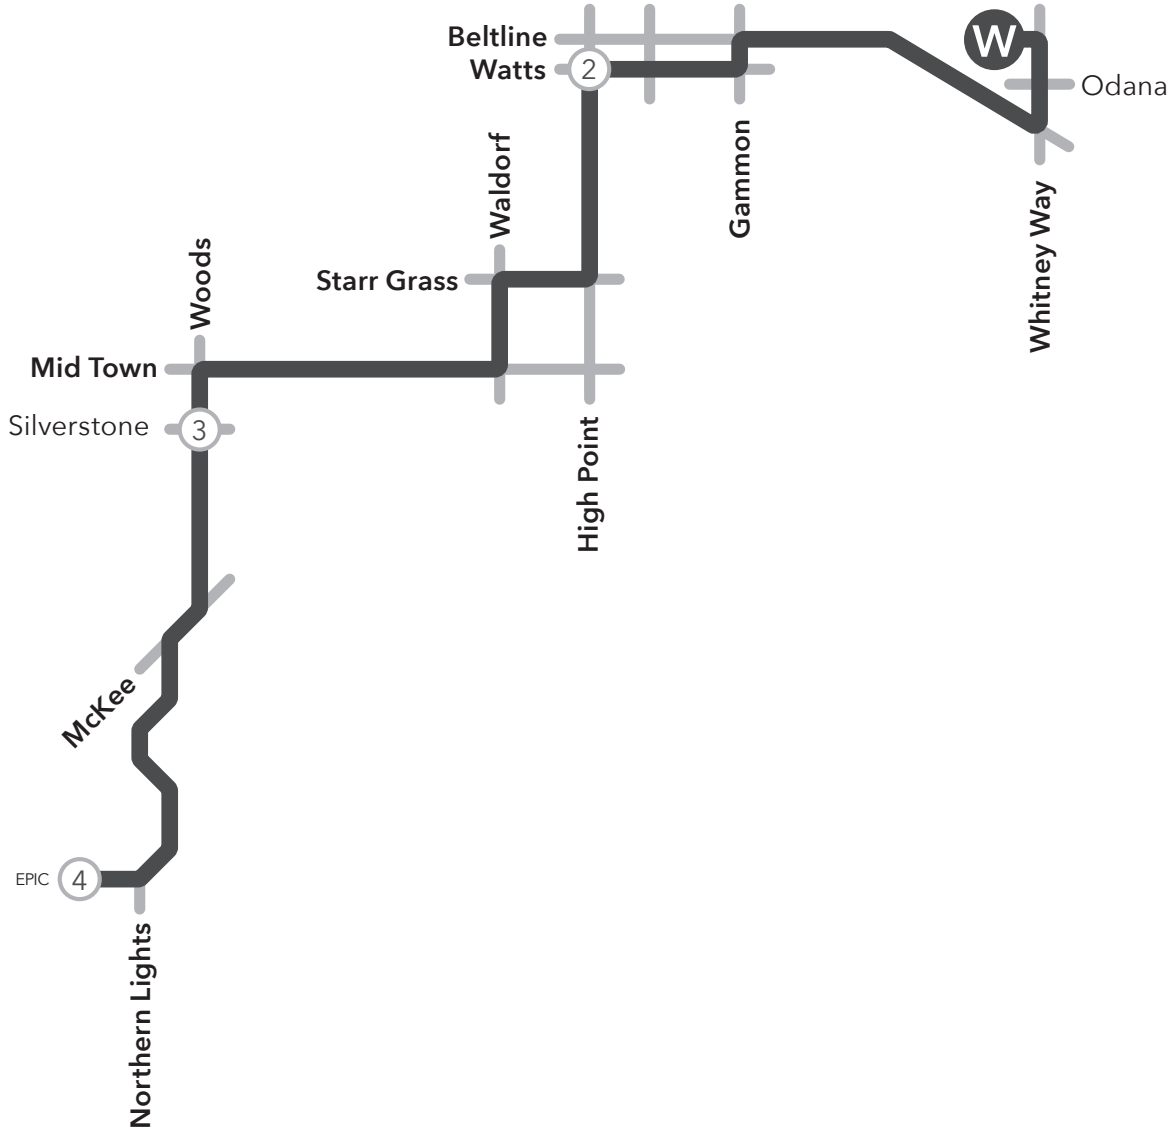

ROUTE 55 MAP

ROUTE 55

Weekday WTP // Verona // Epic Campus

From Route	West Transfer Point	High Point & Watts	Woods & Silverstone	Epic Campus	To Route
→	W	2	3	4	→
-	6:30	6:39	6:46	6:55	75
55	7:30	7:39	7:46	7:55	75
55	8:00	8:09	8:16	8:25	75
-	4:30	4:40	4:48	5:00	75
-	5:00	5:10	5:18	5:30	75
55	5:45	5:55	6:03	6:15	75
55	6:00	6:10	6:18	6:30	75

ROUTE 55

Weekday Epic Campus // Verona // WTP

From Route	Epic Campus	Woods & Silverstone	High Point & Watts	West Transfer Point	To Route
→	4	3	2	W	→
75	6:50	6:54	7:05	7:16	55
75	7:20	7:24	7:35	7:46	55
75	8:24	8:28	8:39	8:50	44
75	8:39	8:43	8:54	9:05	-
75	5:05	5:09	5:23	5:35	55
75	5:20	5:24	5:38	5:50	55
75	6:25	6:29	6:43	6:55	2