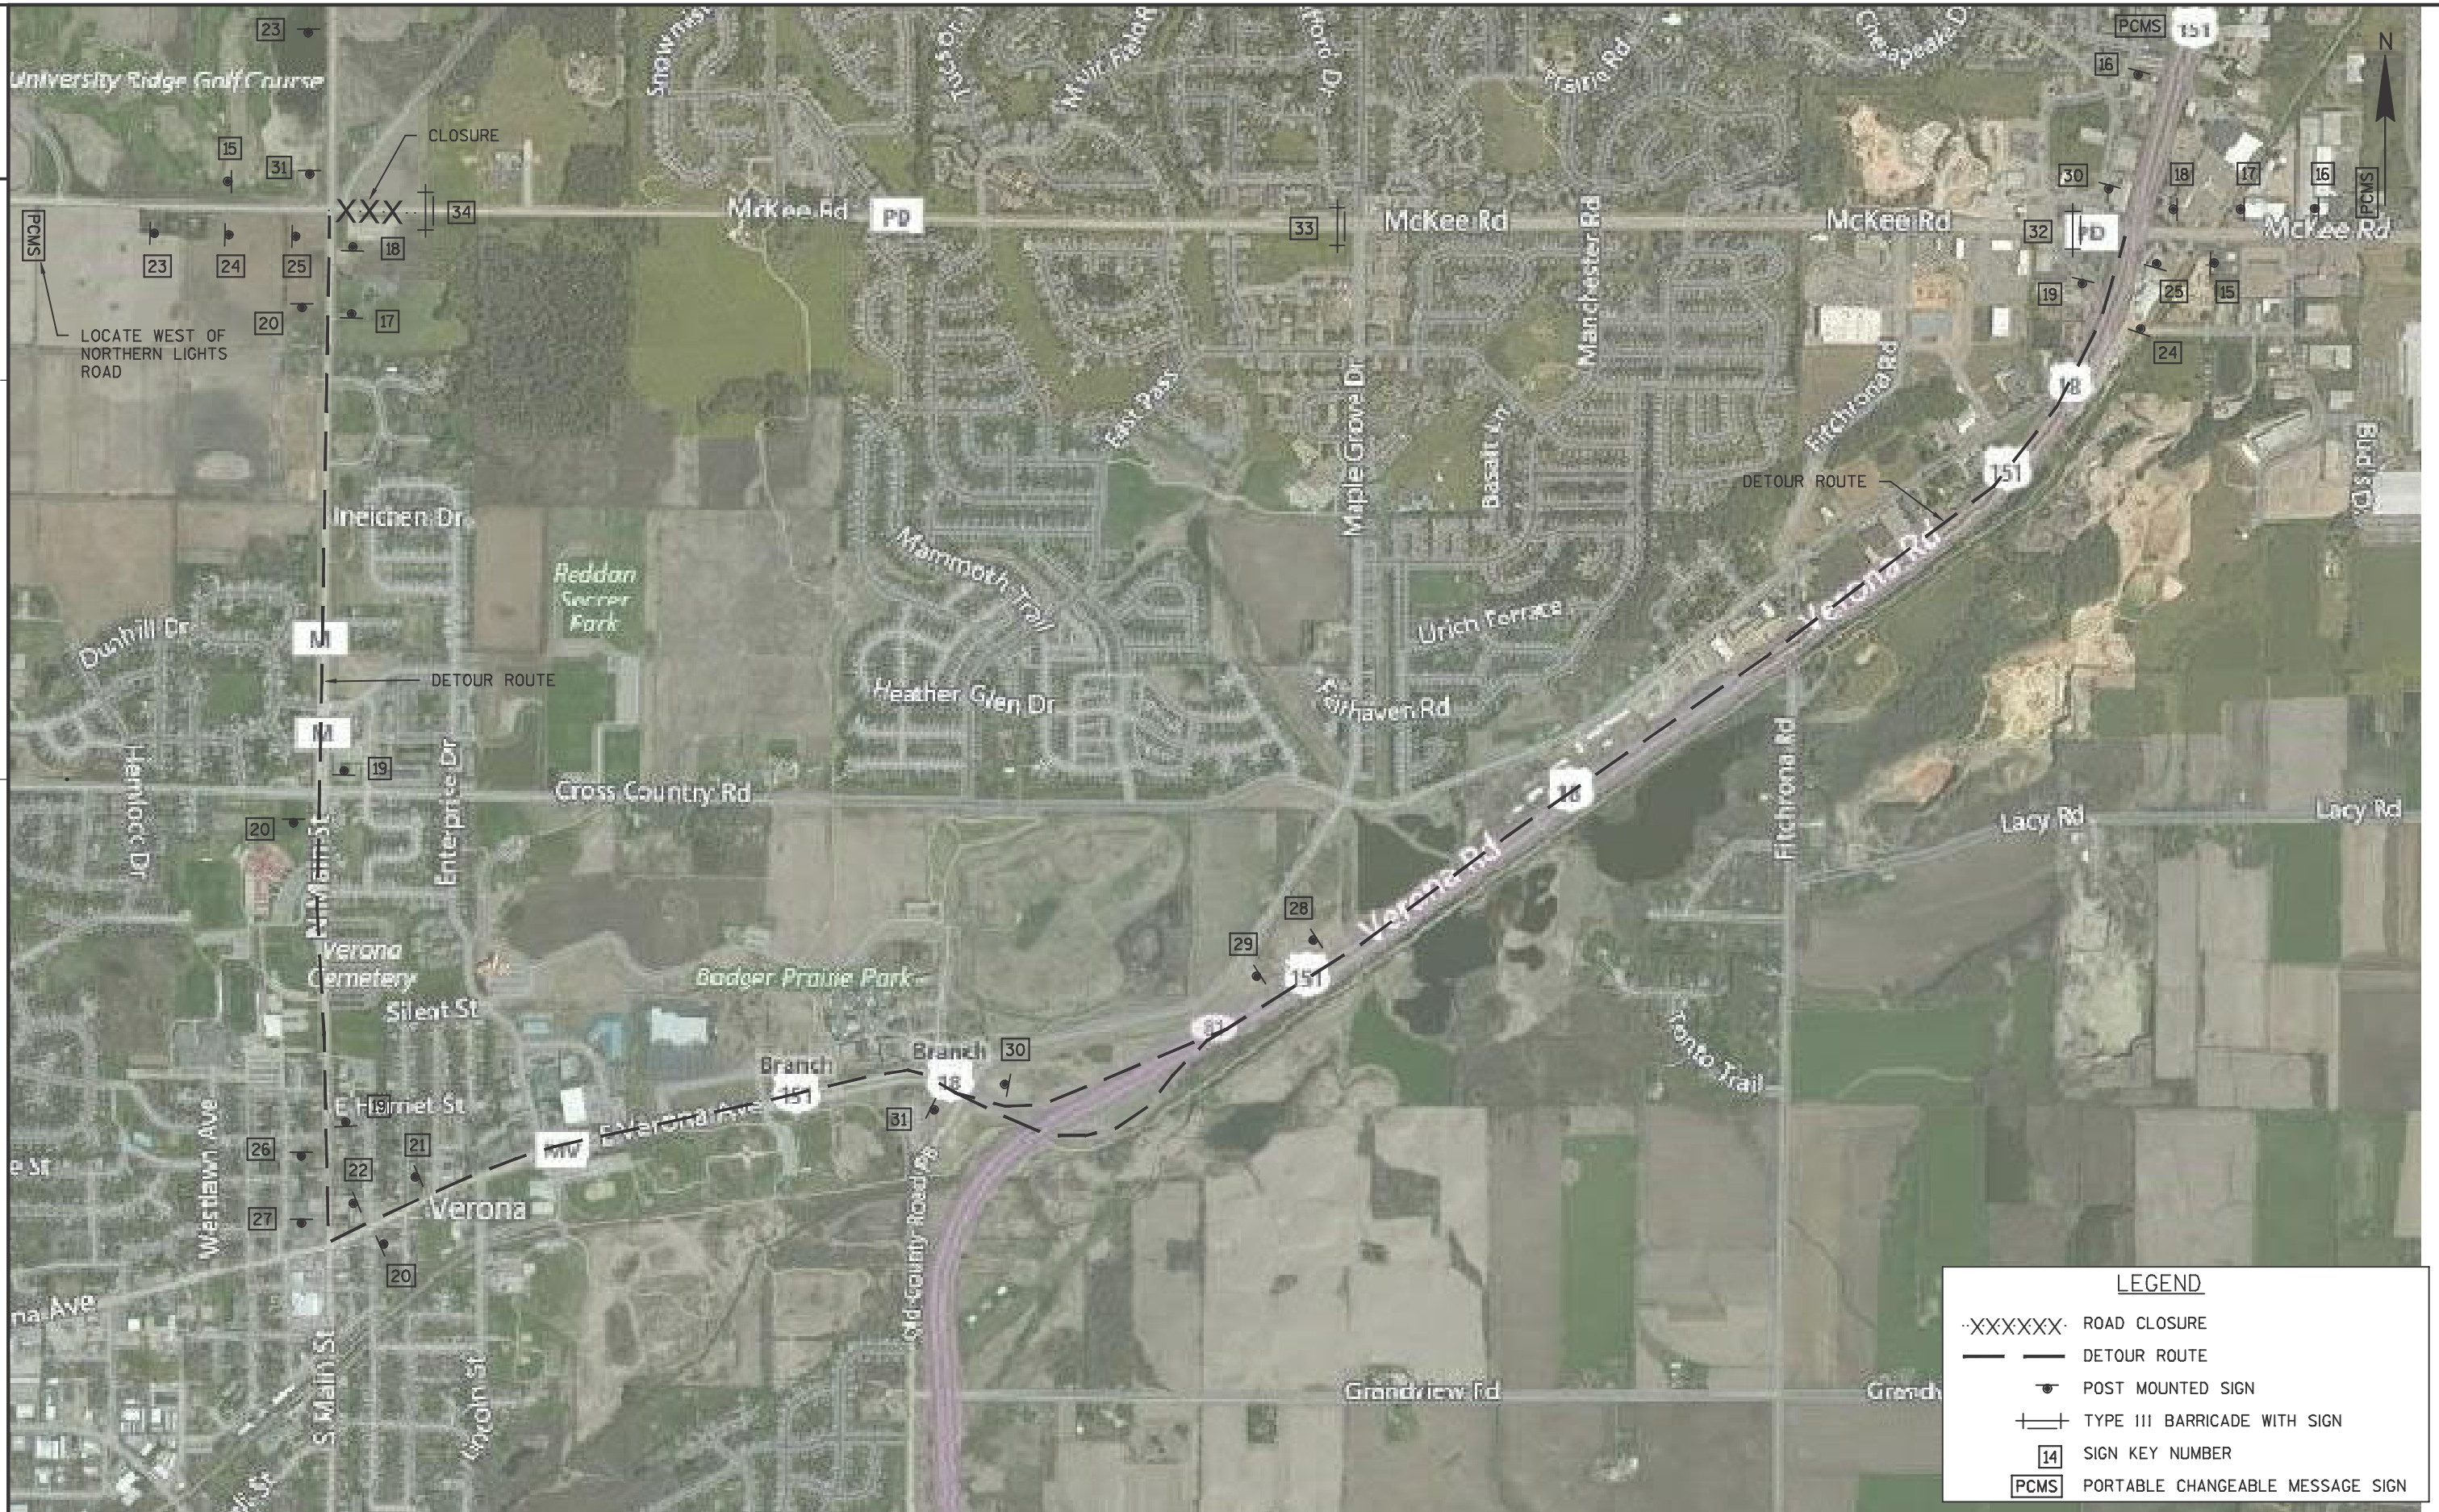

LEGEND	
·XXXXXX·	ROAD CLOSURE
---	DETOUR ROUTE
●	POST MOUNTED SIGN
⊥	TYPE III BARRICADE WITH SIGN
14	SIGN KEY NUMBER
PCMS	PORTABLE CHANGEABLE MESSAGE SIGN

LEGEND	
·XXXXXX·	ROAD CLOSURE
---	DETOUR ROUTE
●	POST MOUNTED SIGN
⊥	TYPE III BARRICADE WITH SIGN
14	SIGN KEY NUMBER
PCMS	PORTABLE CHANGEABLE MESSAGE SIGN