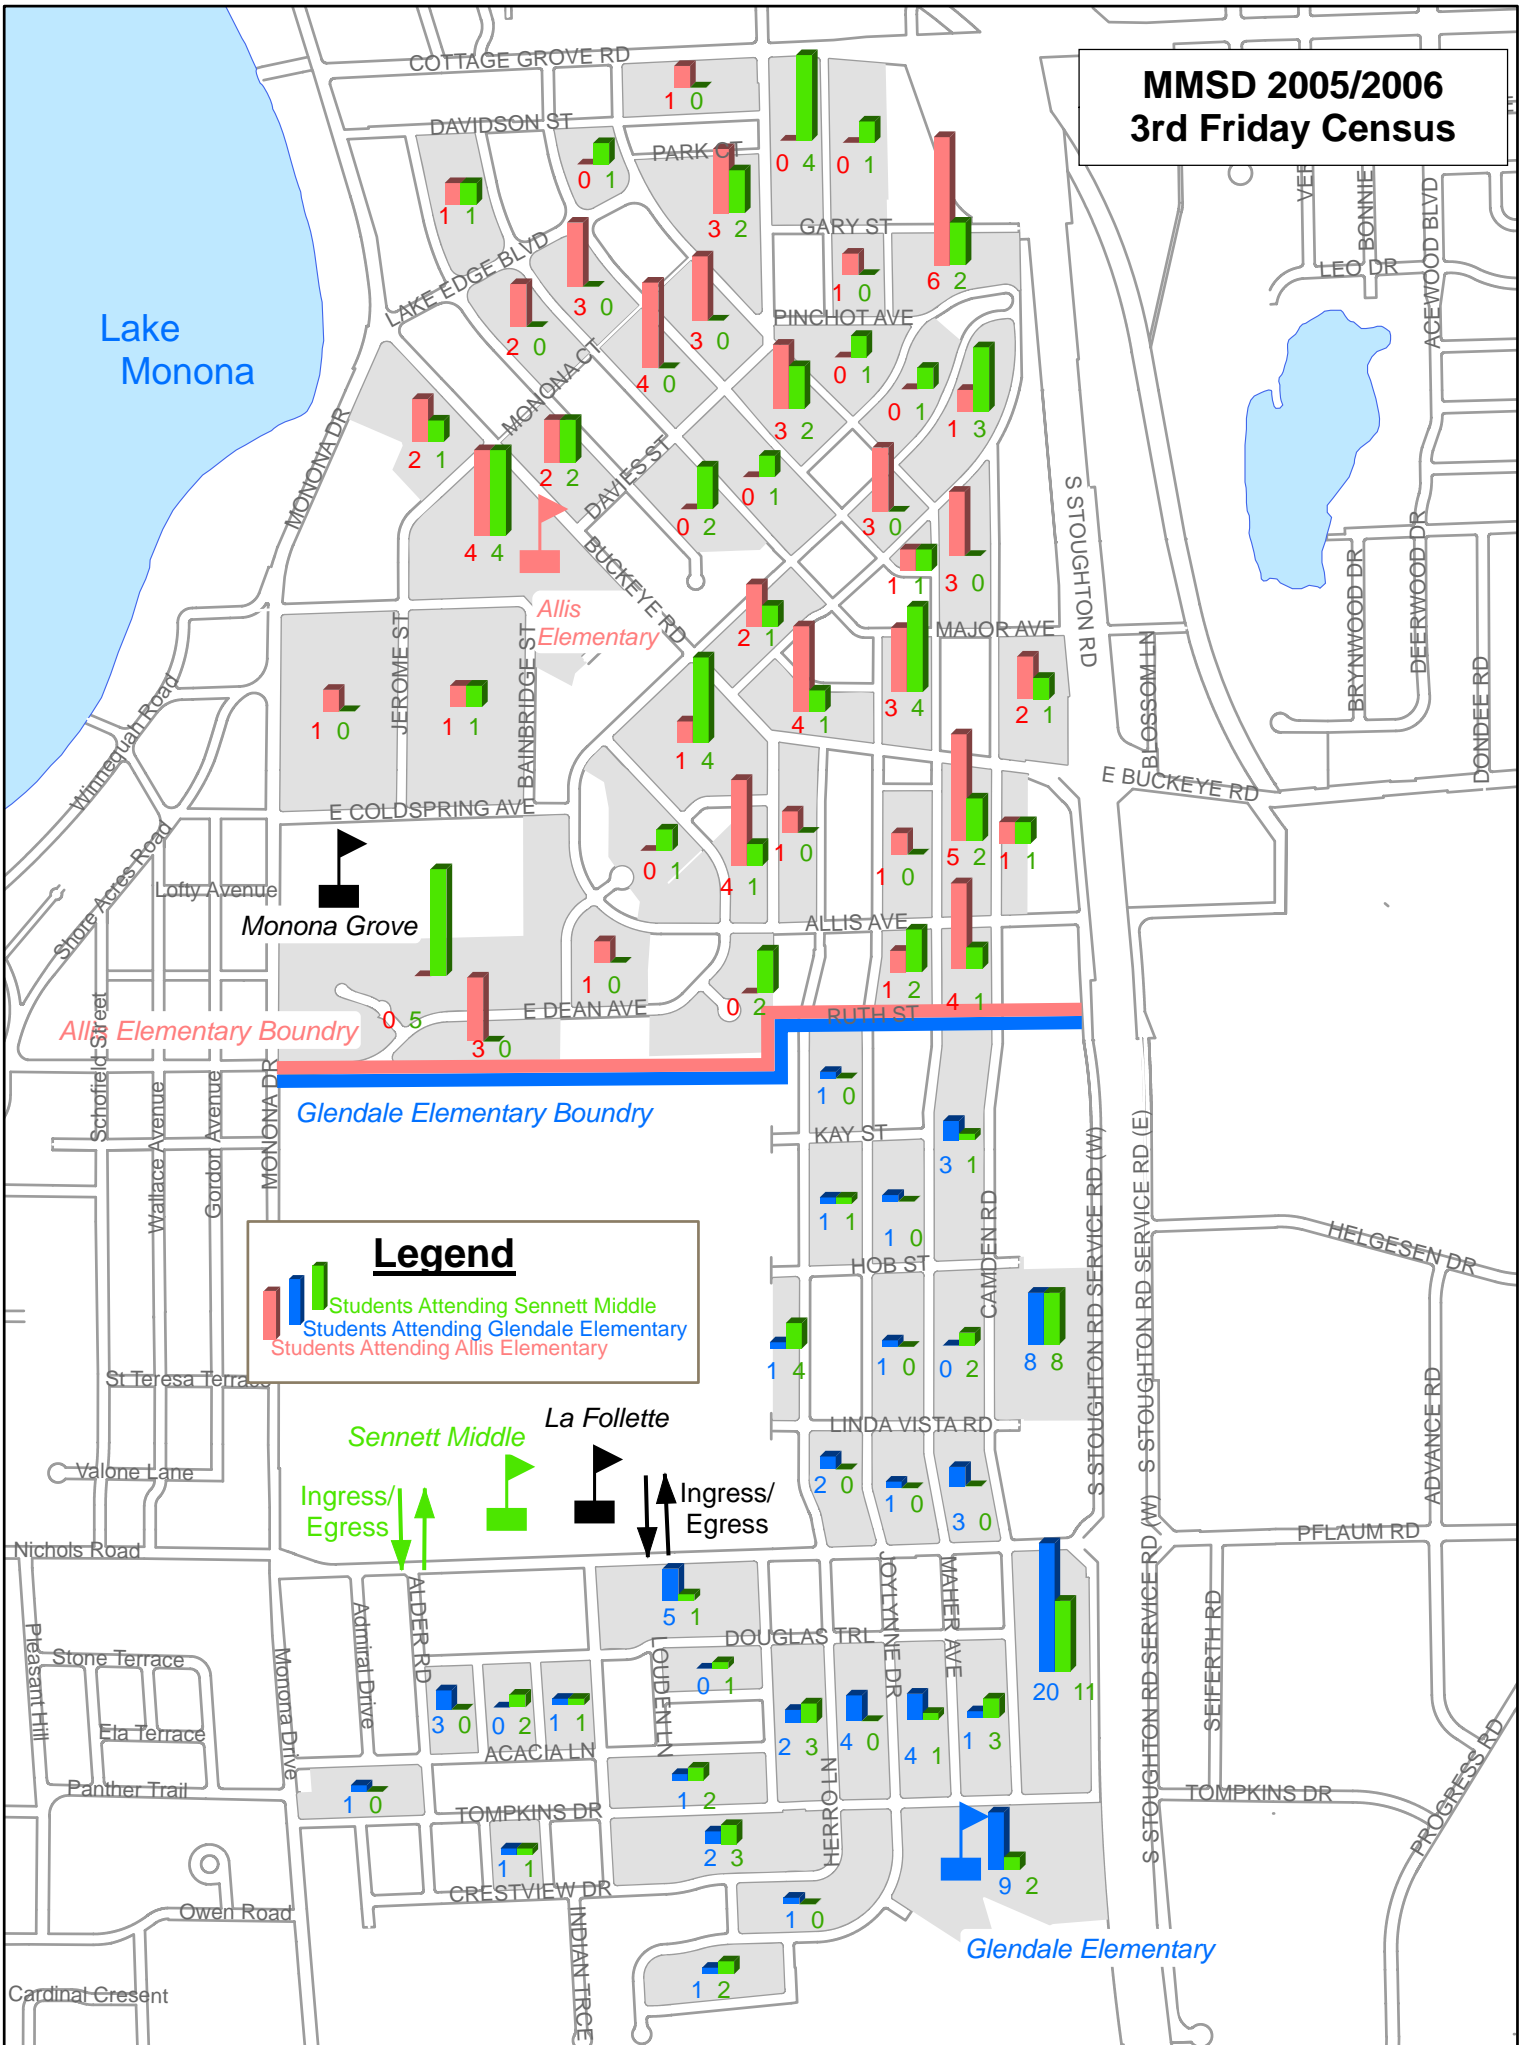

MMSD 2005/2006 3rd Friday Census

Legend

- Students Attending Sennett Middle
- Students Attending Glendale Elementary
- Students Attending Allis Elementary

Sennett Middle

La Follette

Ingress/
Egress

Ingress/
Egress

Glendale Elementary