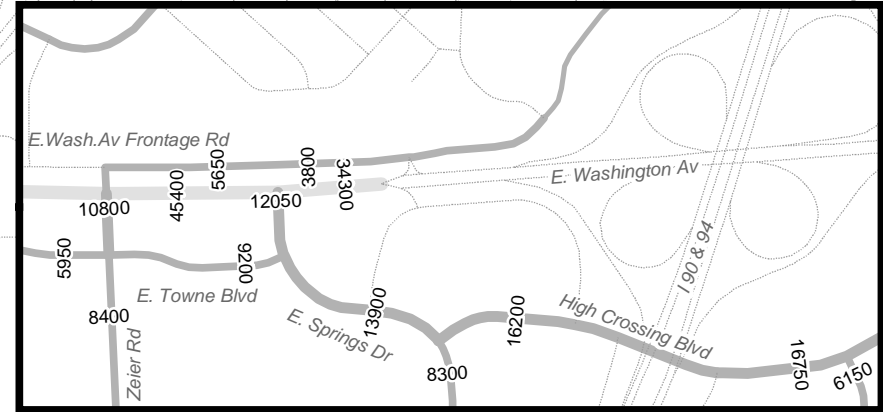

See North [Sheet-1]

See East [Sheet 5]

Northeast
 No Scale

Avg Weekday Traffic

- 0 - 1,500
- 1,501 - 3,000
- 3,001 - 10,000
- 10,001 - 26,000
- 26,001 - 120,000
- AWT Not Available