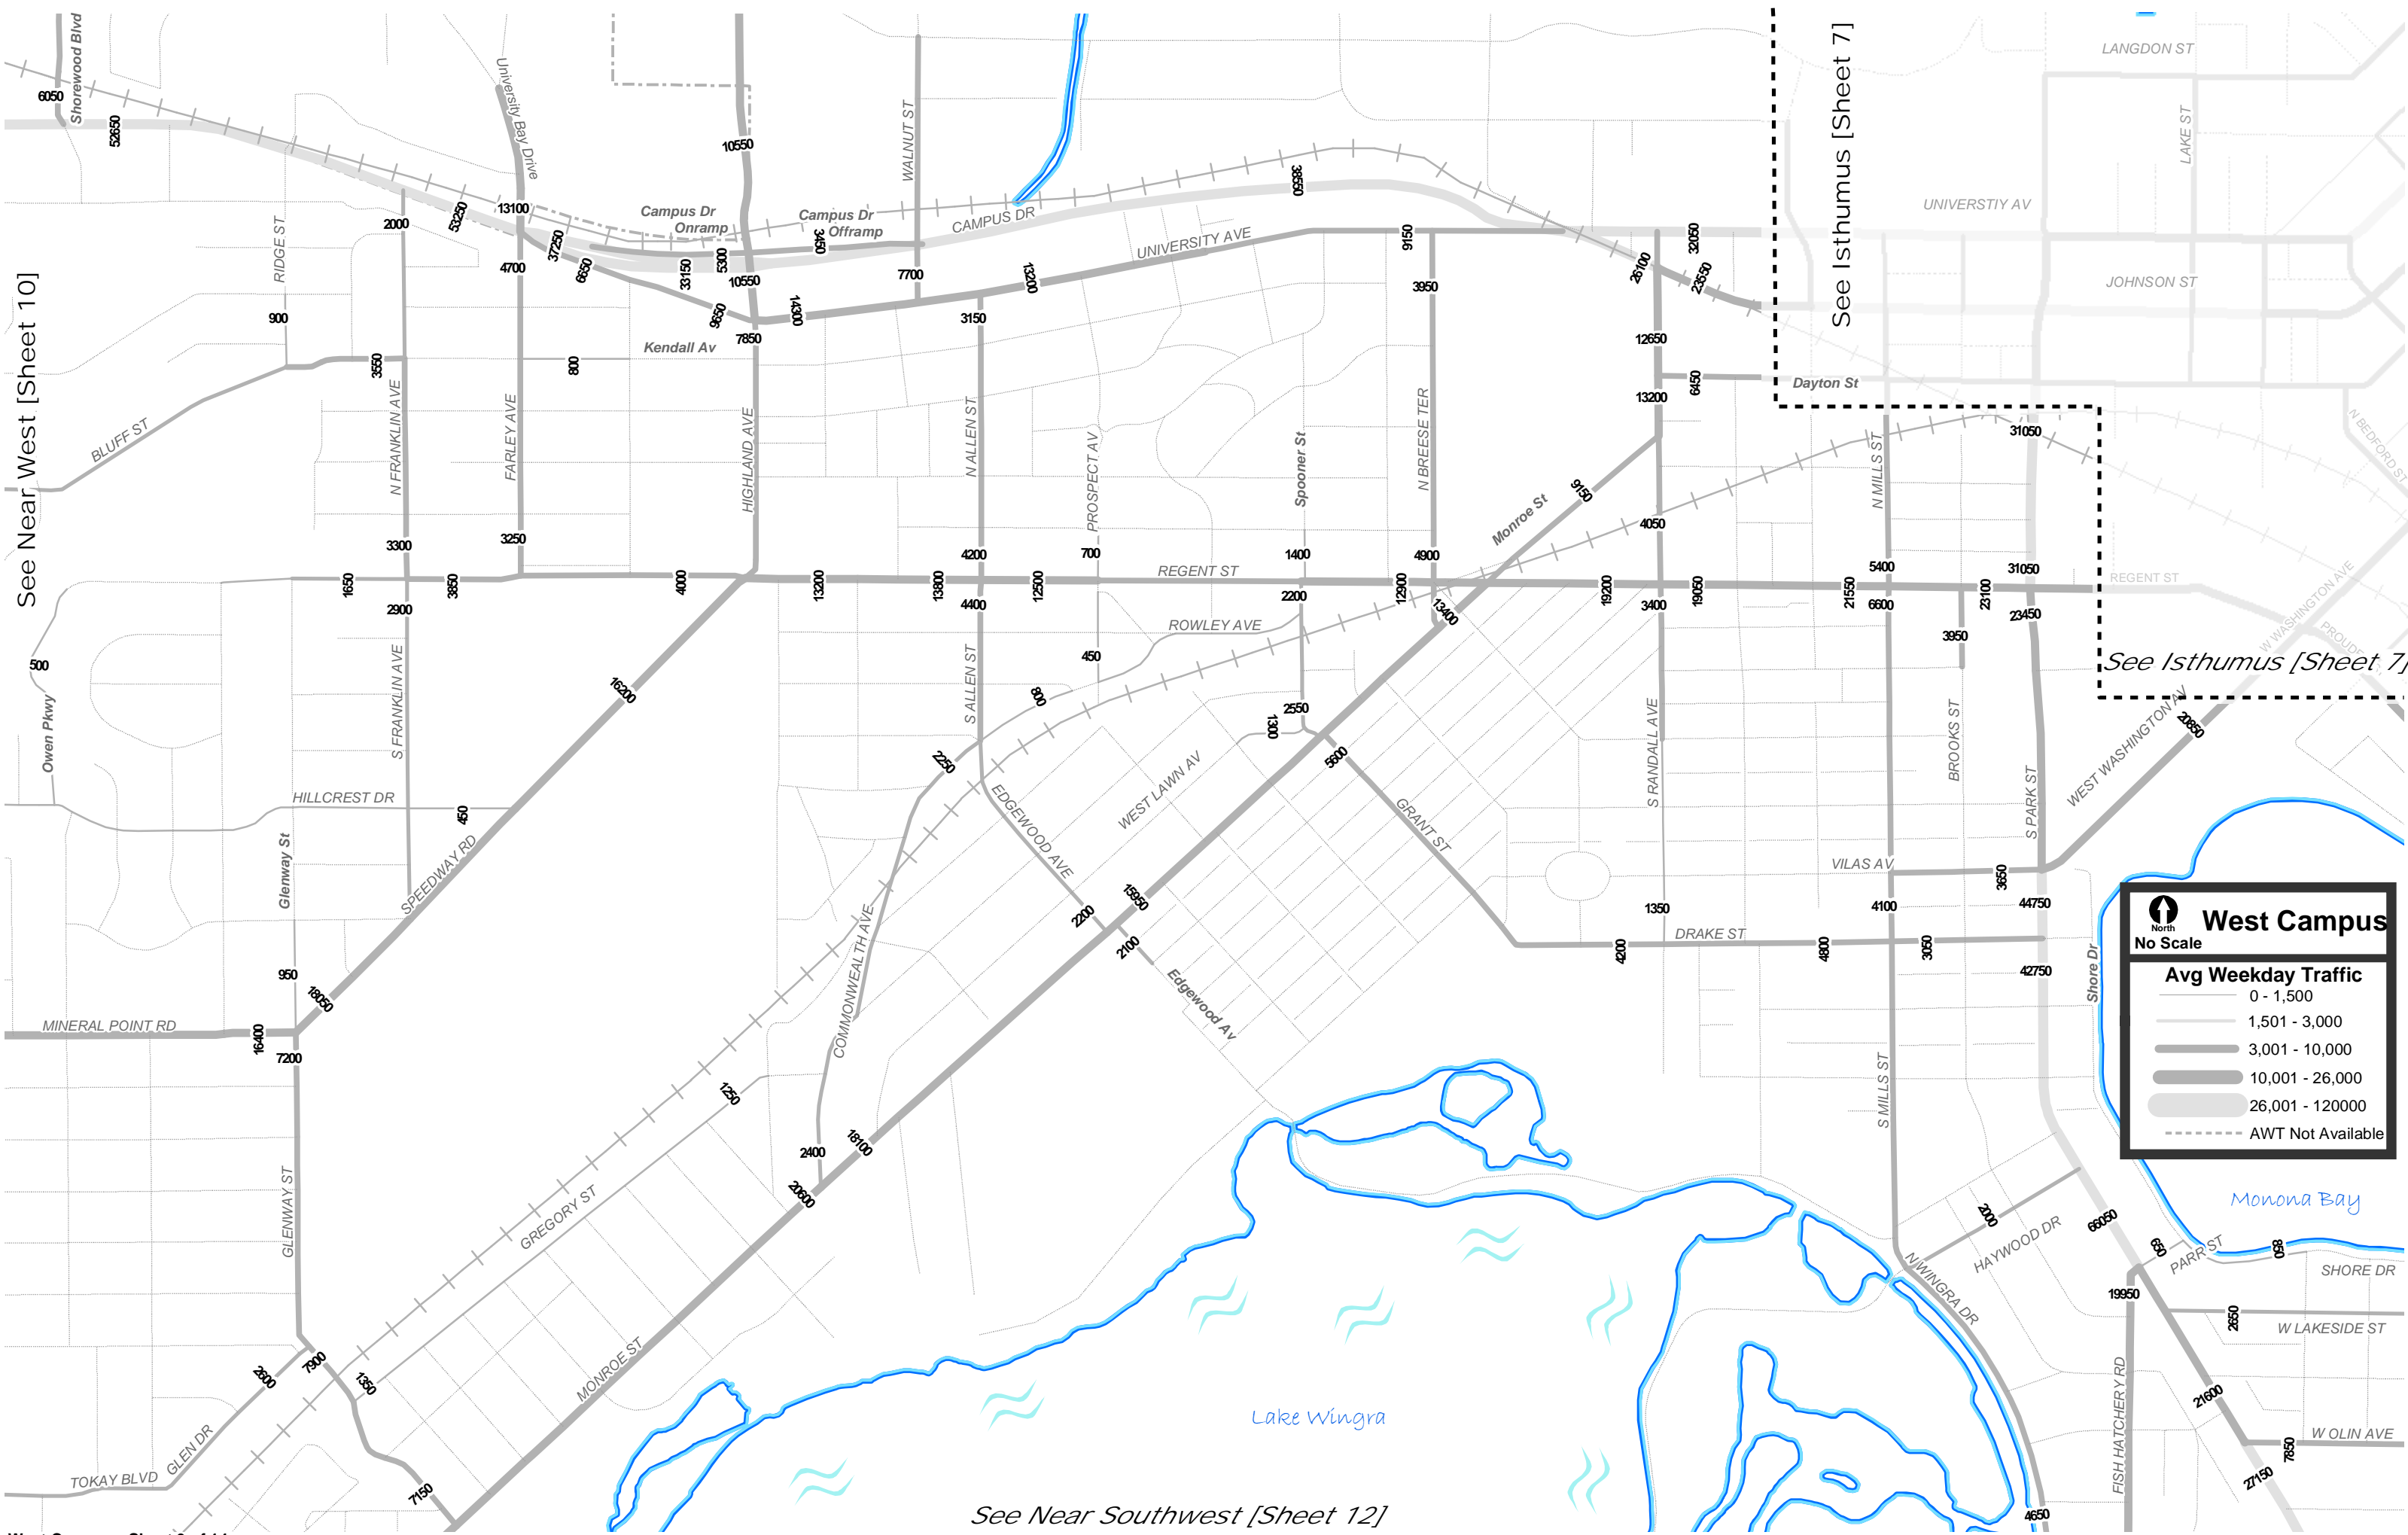

See Near West [Sheet 10]

See Isthmus [Sheet 7]

See Isthmus [Sheet 7]

See Near Southwest [Sheet 12]

West Campus
 No Scale

Avg Weekday Traffic

- 0 - 1,500
- 1,501 - 3,000
- 3,001 - 10,000
- 10,001 - 26,000
- 26,001 - 120,000
- AWT Not Available