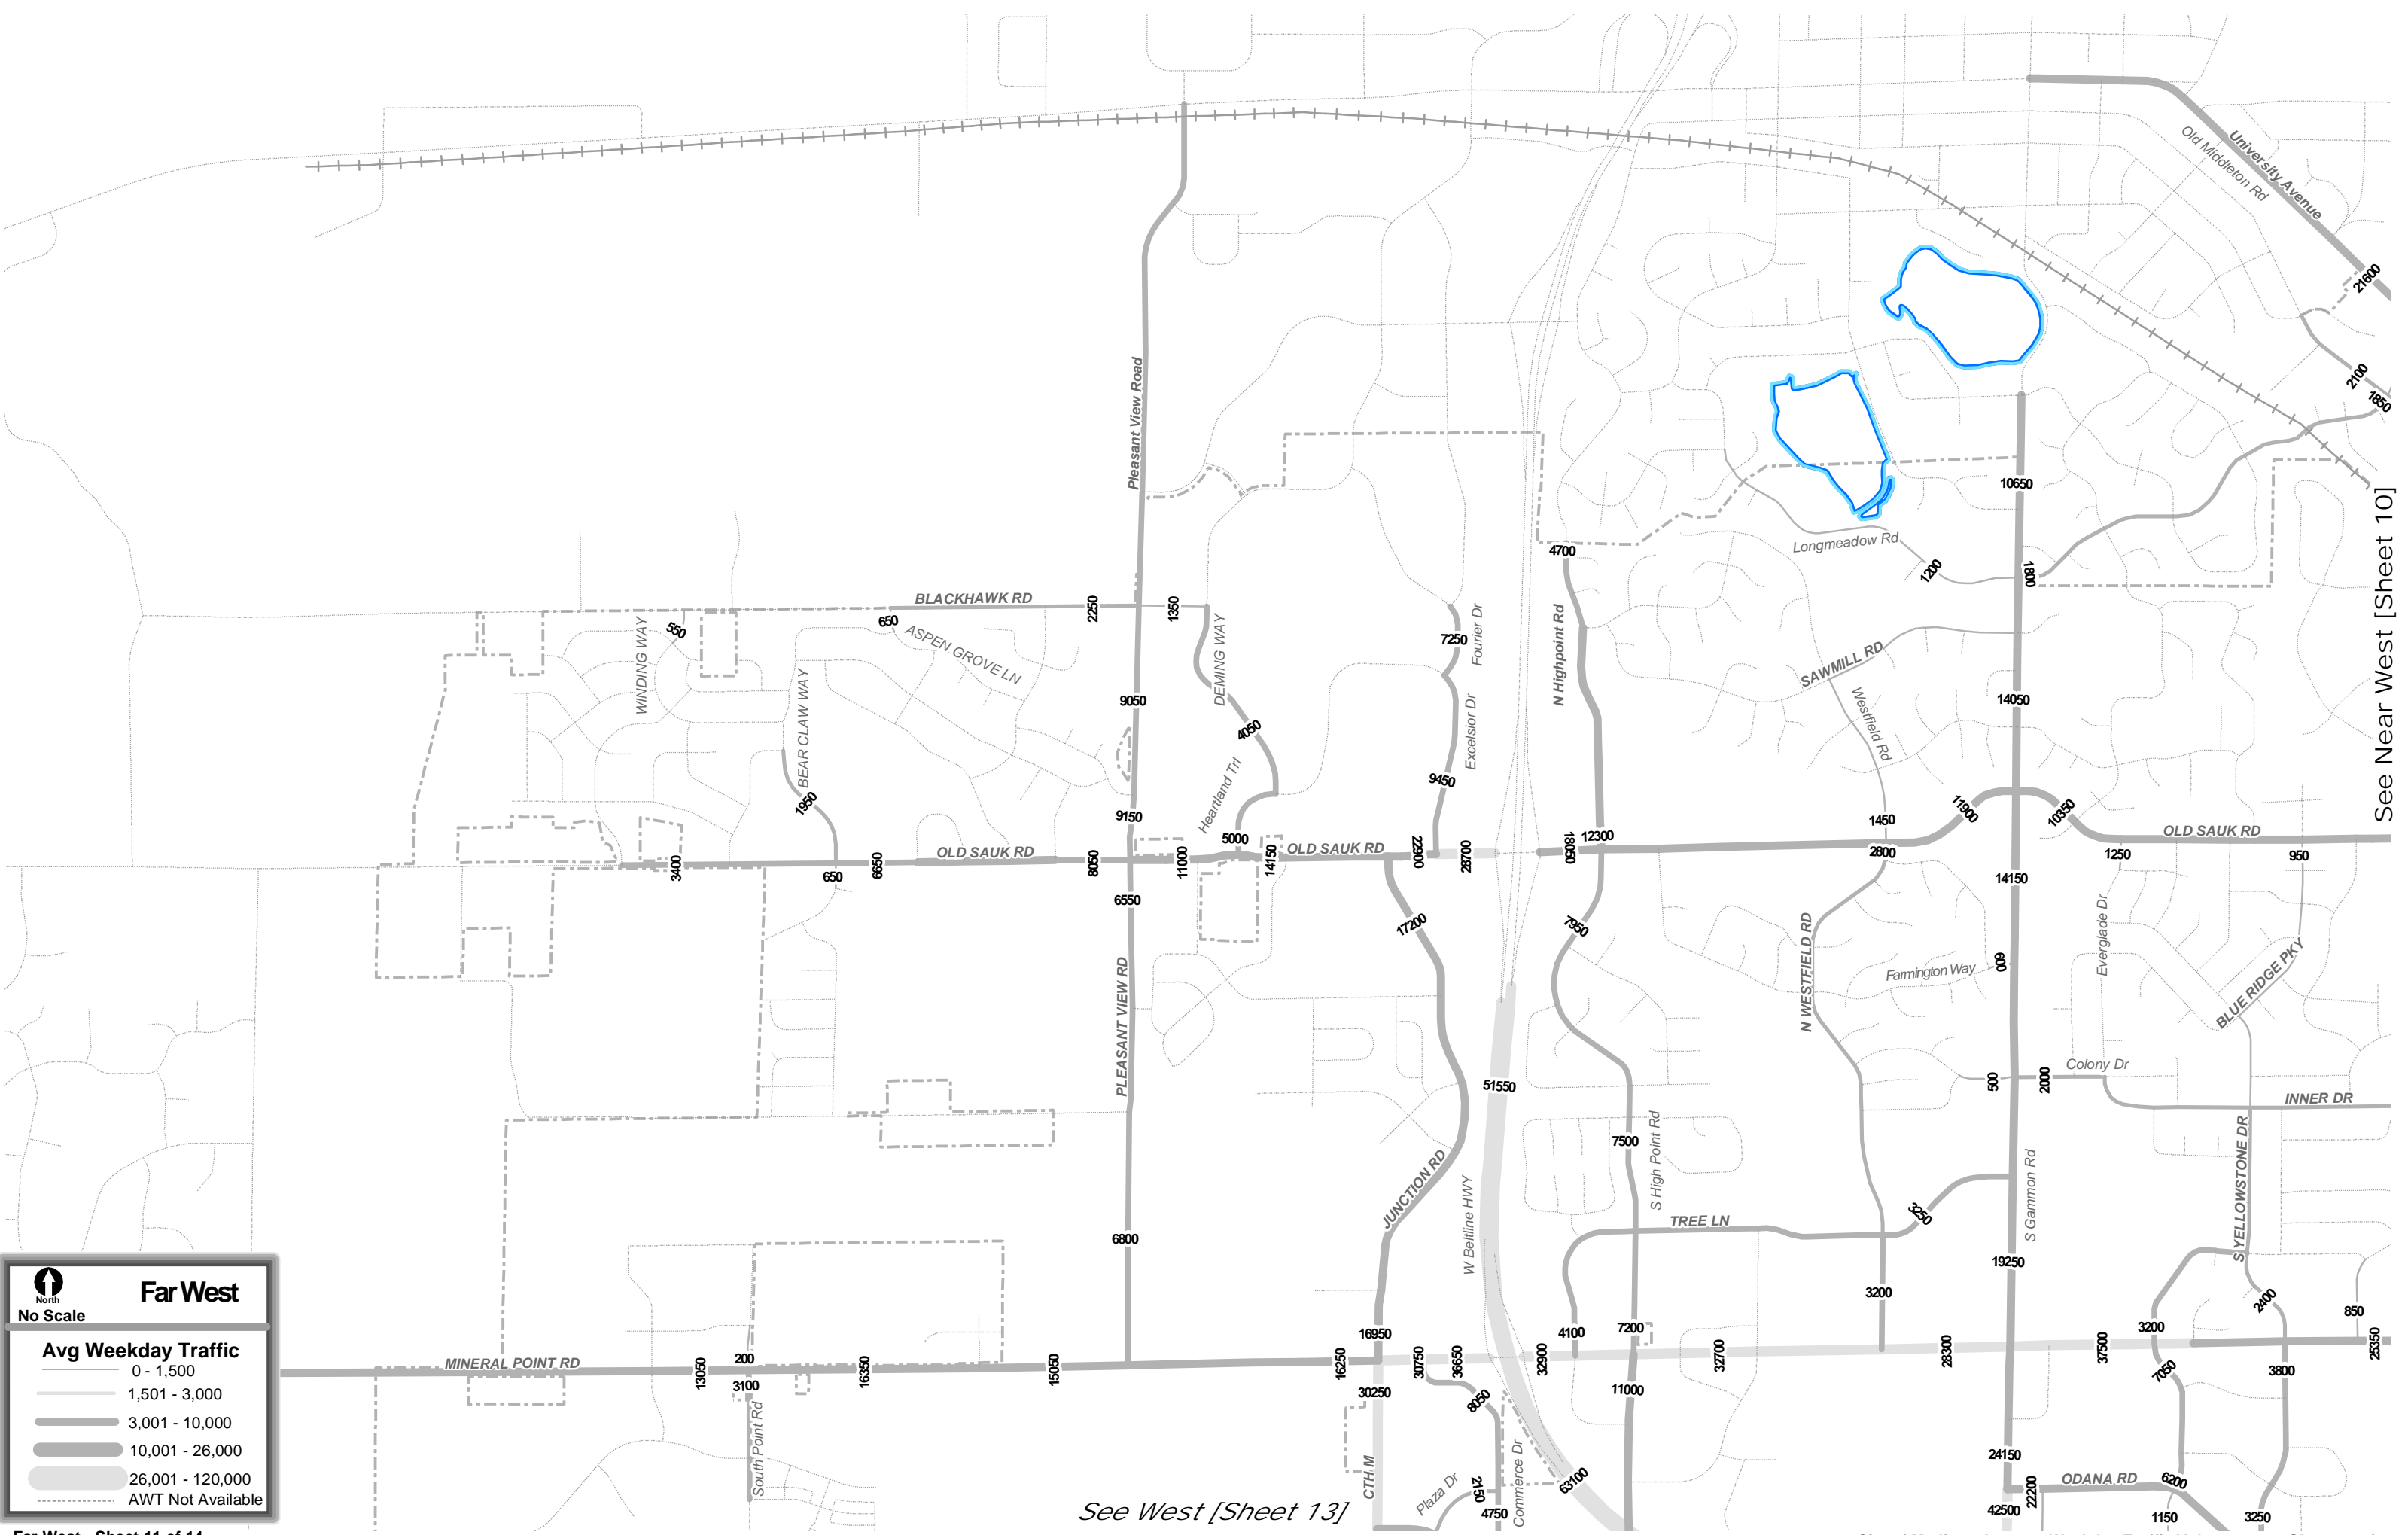

Far West

North
No Scale

Avg Weekday Traffic

- 0 - 1,500
- 1,501 - 3,000
- 3,001 - 10,000
- 10,001 - 26,000
- 26,001 - 120,000
- AWT Not Available

See West [Sheet 13]

See Near West [Sheet 10]