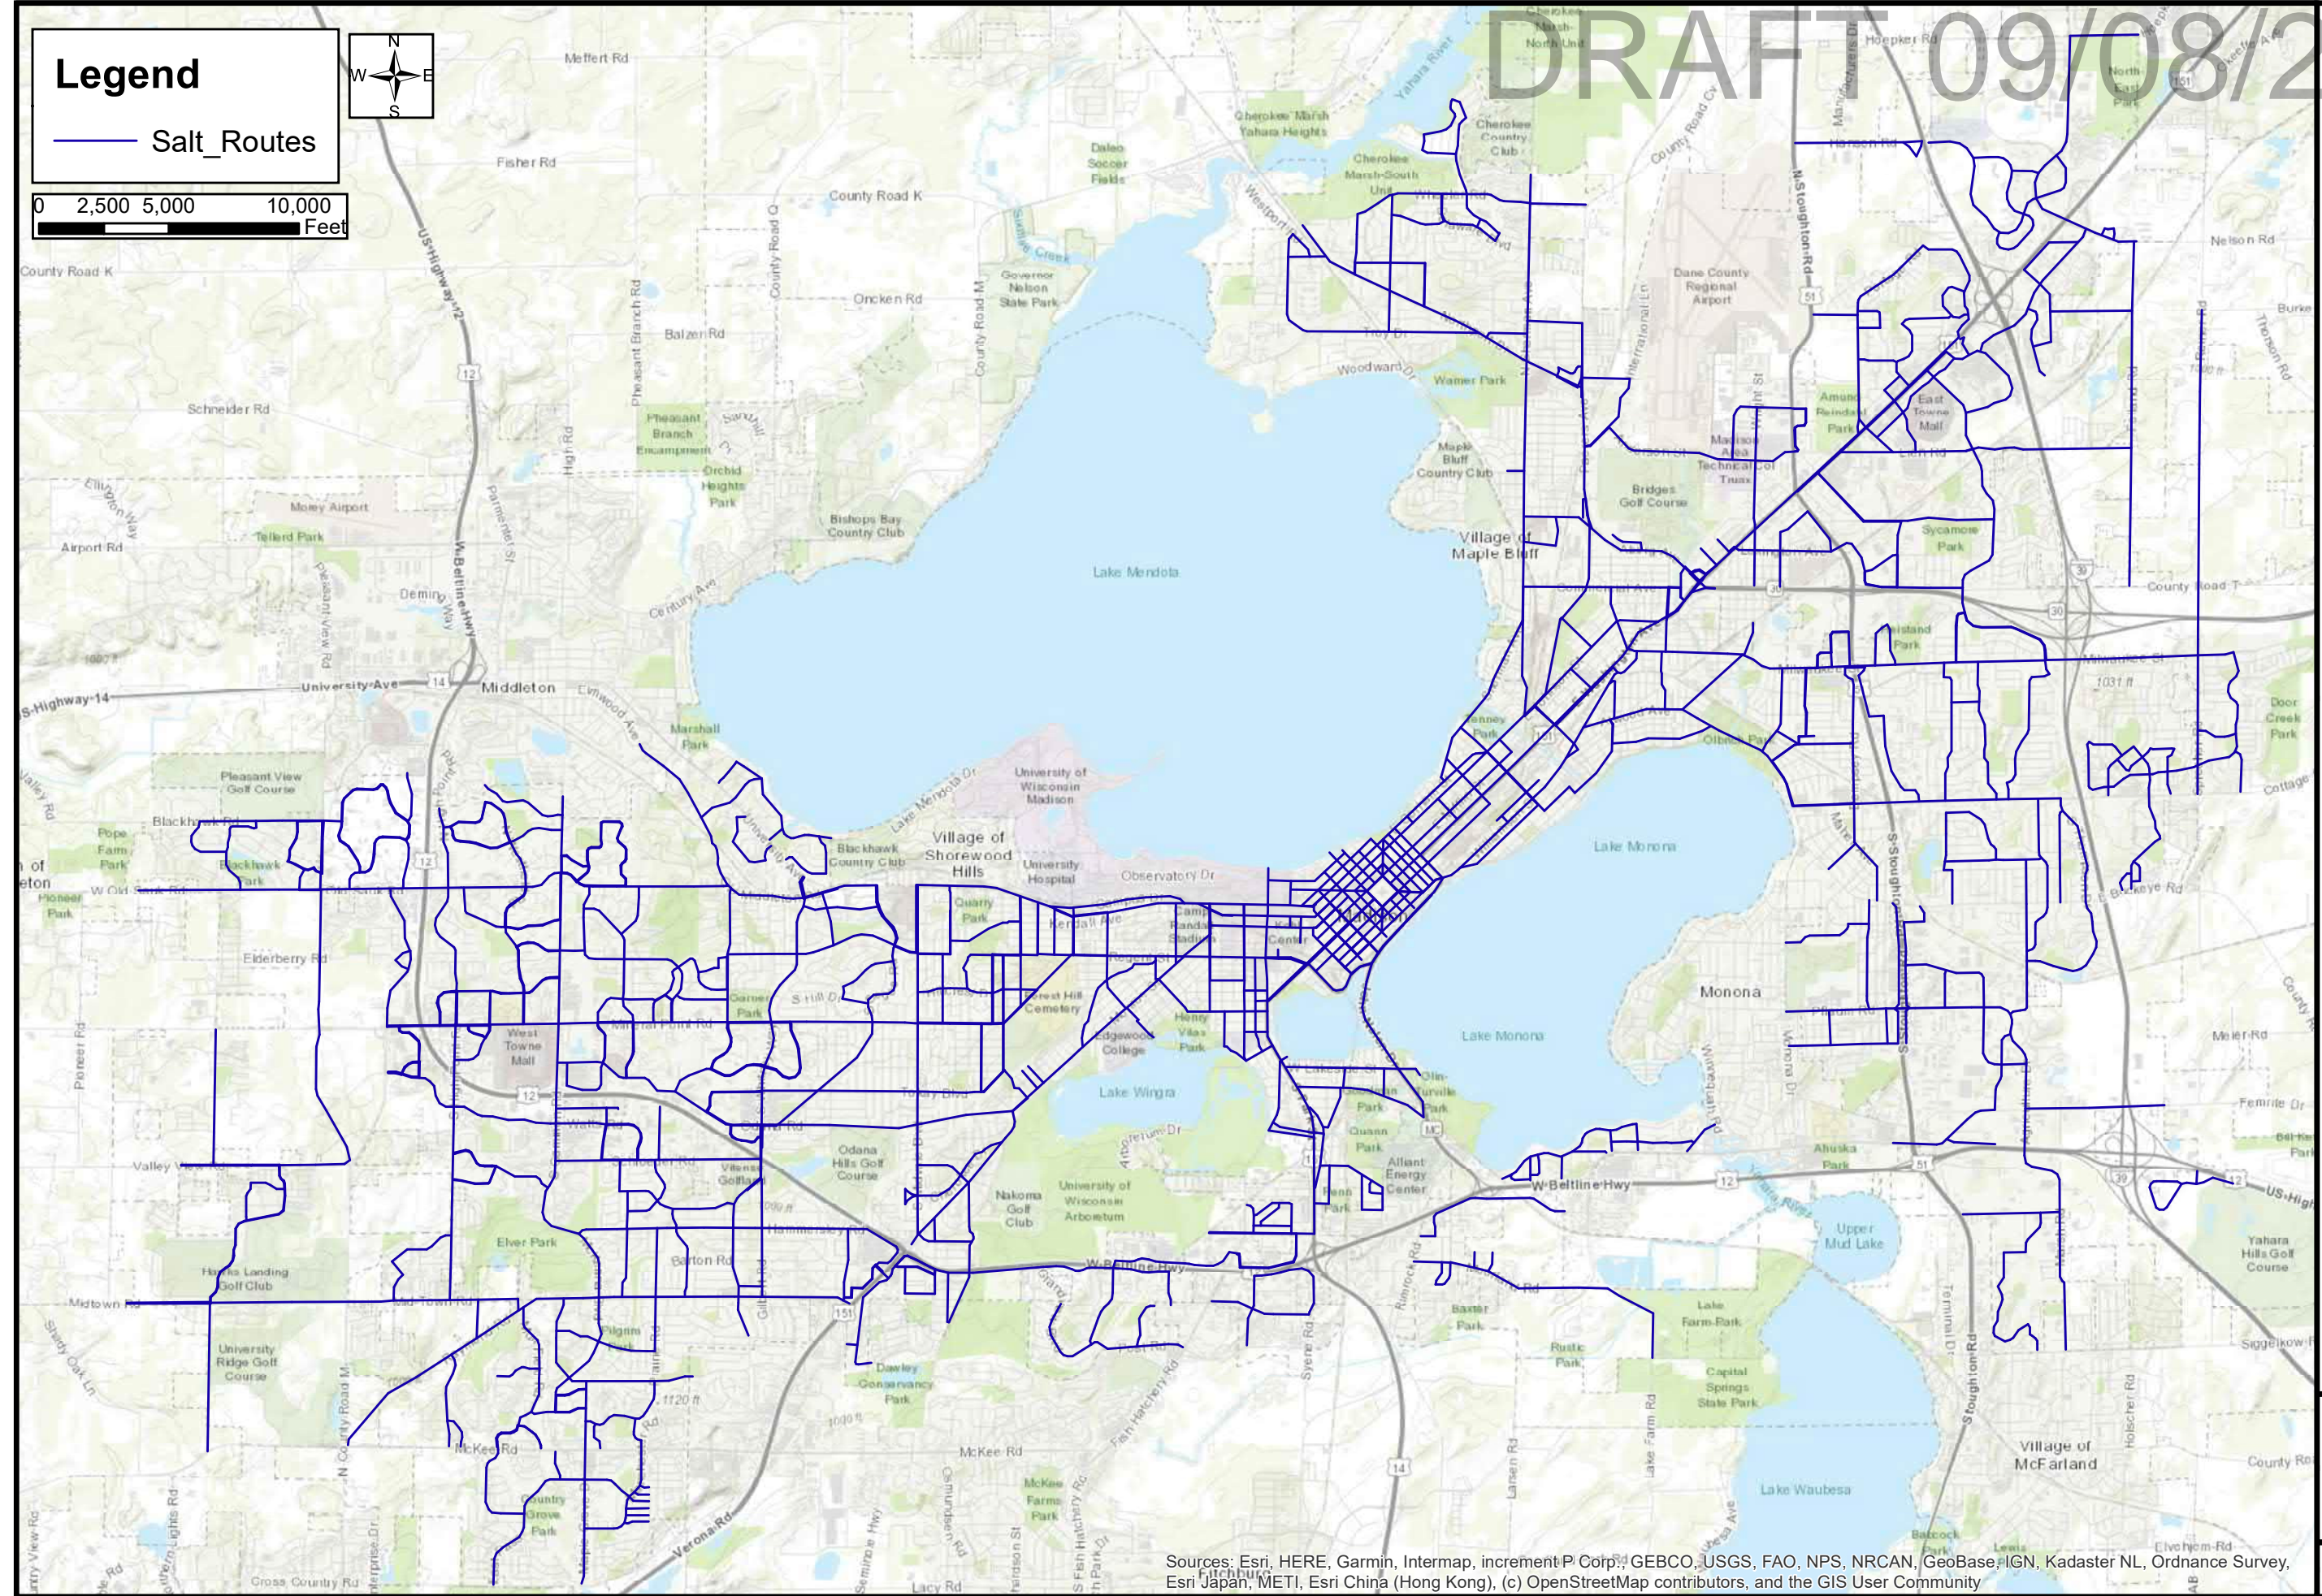

DRAFT 09/08/2022

Legend

— Salt_Routes

0 2,500 5,000 10,000
Feet

WINTER SALT ROUTES
COMPLETE GREEN STREETS
CITY OF MADISON
DANE COUNTY, WI

FIGURE 30
3732.002

Sources: Esri, HERE, Garmin, Intermap, increment P Corp., GEBCO, USGS, FAO, NPS, NRCAN, GeoBase, IGN, Kadaster NL, Ordnance Survey, Esri Japan, METI, Esri China (Hong Kong), (c) OpenStreetMap contributors, and the GIS User Community