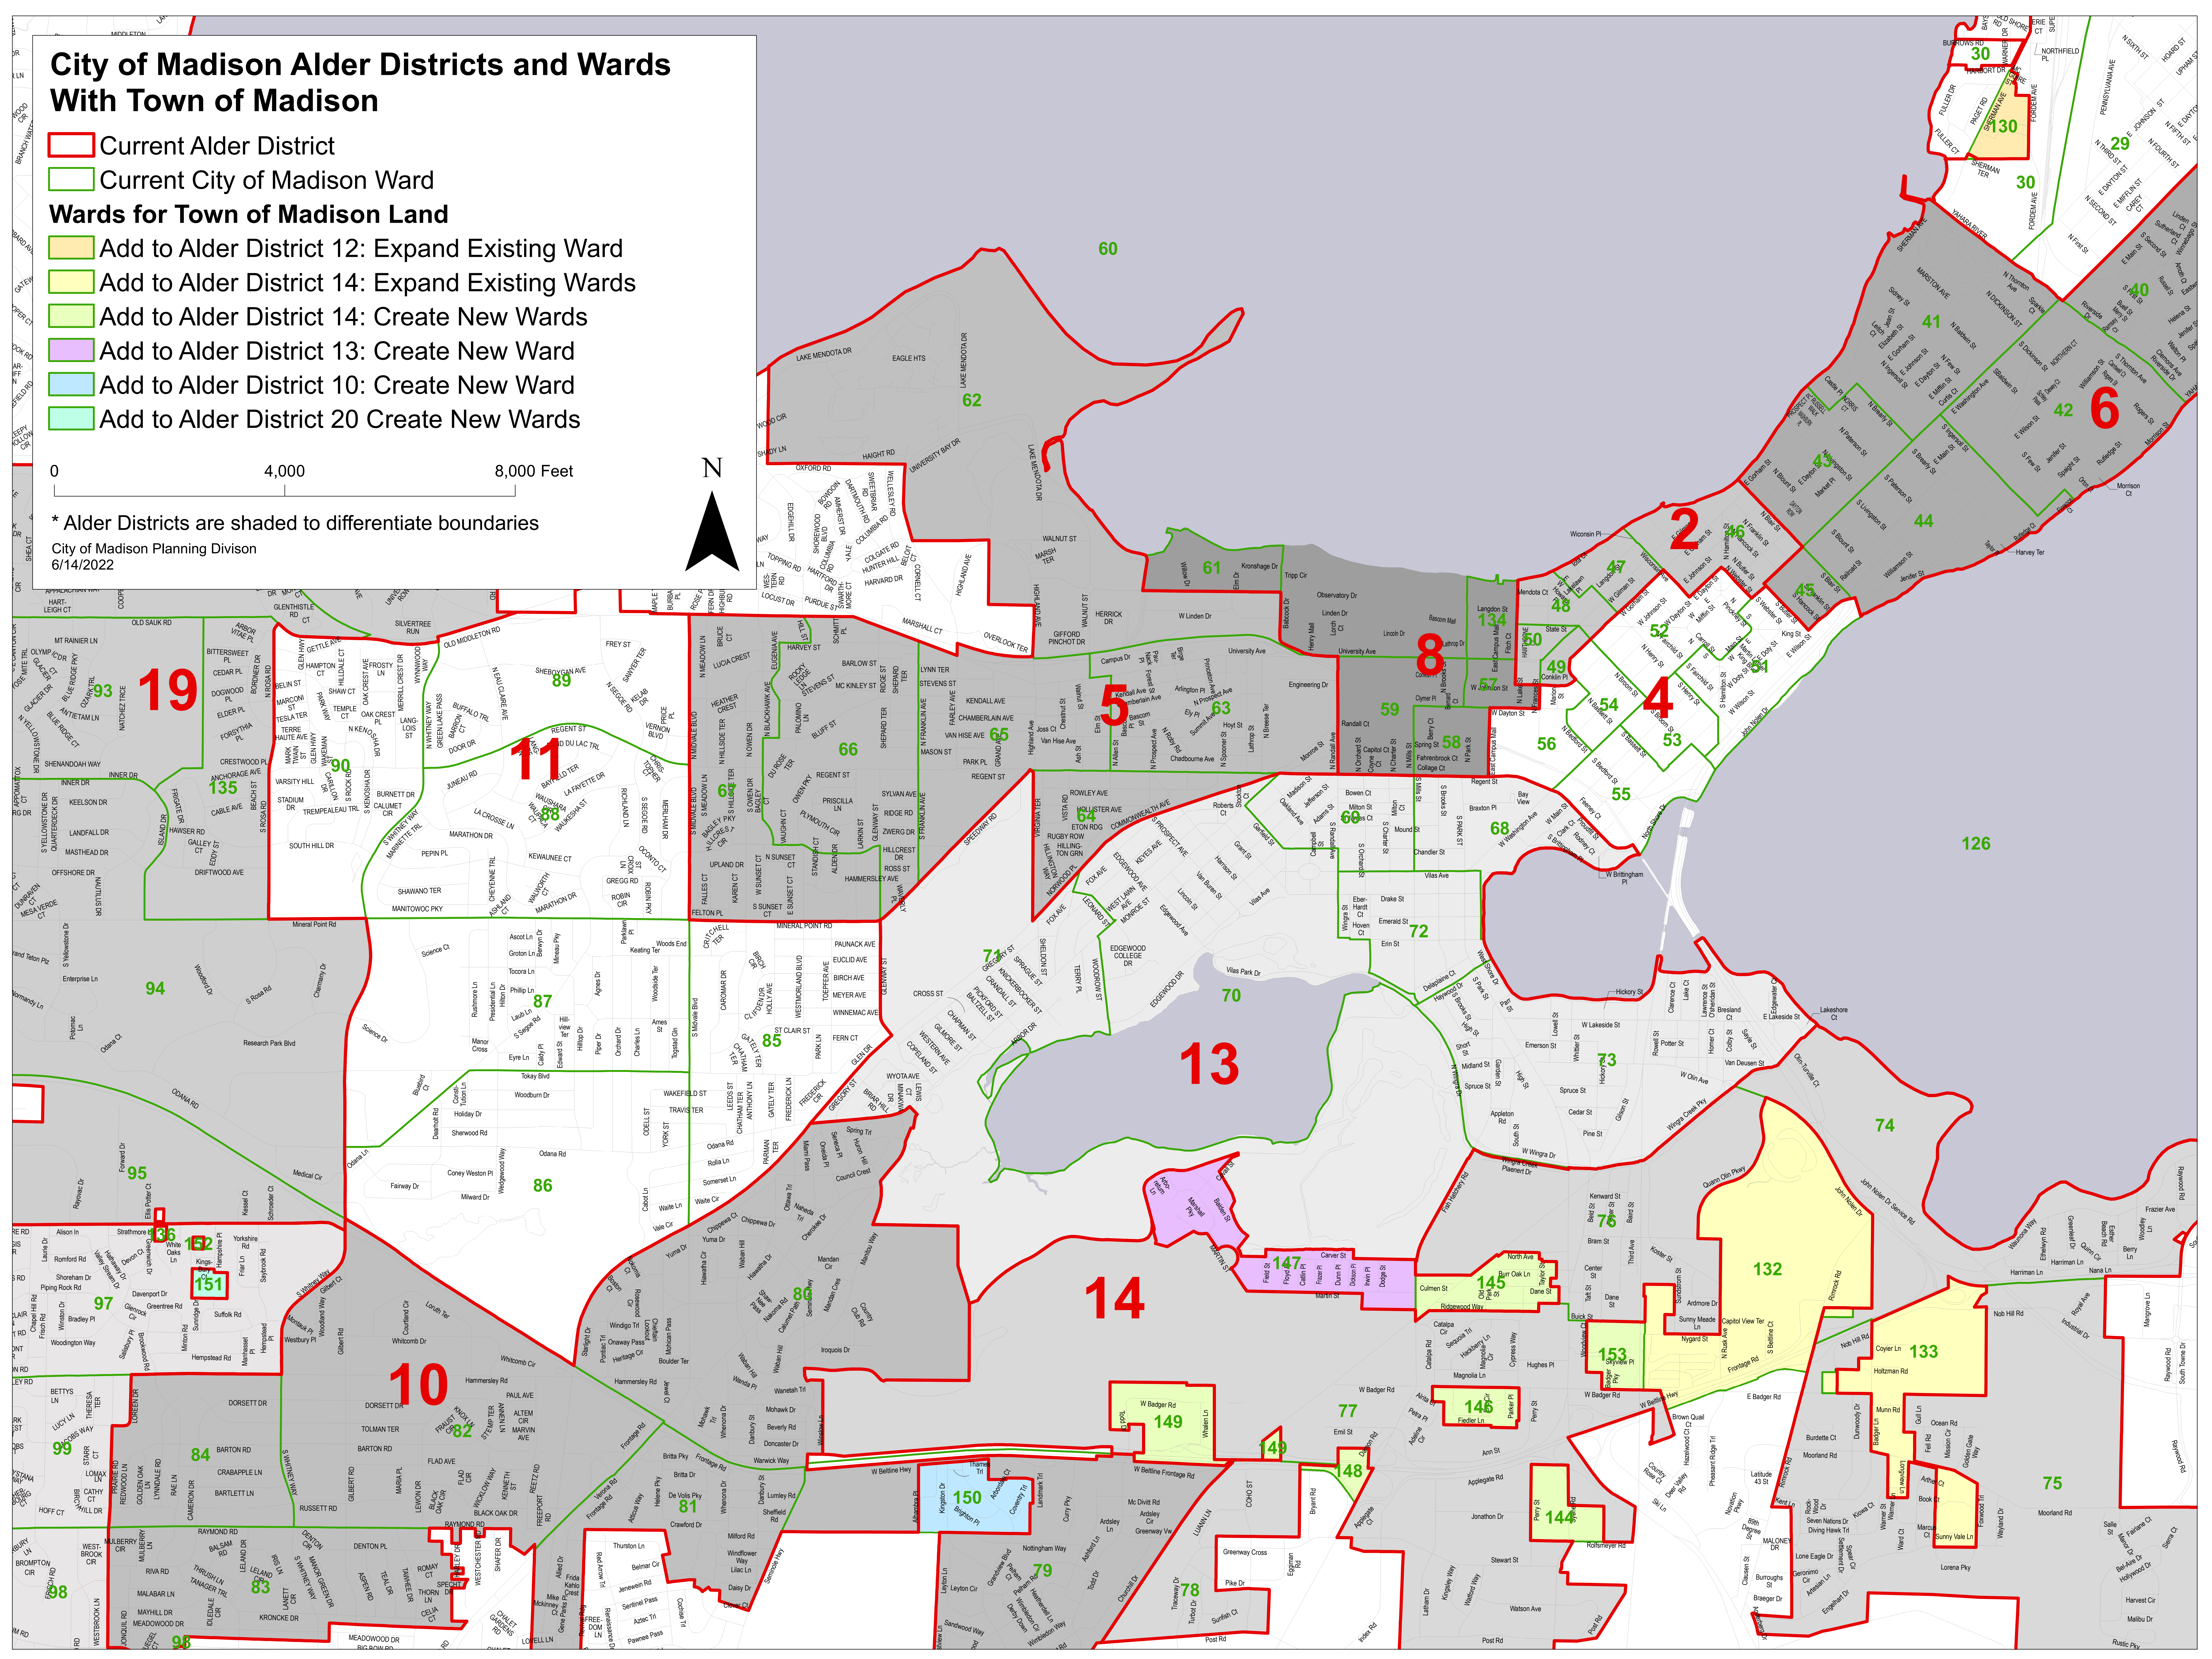

City of Madison Alder Districts and Wards With Town of Madison

Current Alder District

Current City of Madison Ward

Wards for Town of Madison Land

Add to Alder District 12: Expand Existing Ward

Add to Alder District 14: Expand Existing Wards

Add to Alder District 14: Create New Wards

Add to Alder District 13: Create New Ward

Add to Alder District 10: Create New Ward

Add to Alder District 20 Create New Wards

0 4,000 8,000 Feet

N

* Alder Districts are shaded to differentiate boundaries

City of Madison Planning Divison
6/14/2022

AD	Ward	Polling Place
10	150	Leopold Elementary School, 2602 Post Road
12	130	Tenney Park Pavilion, 402 North Thornton Avenue
13	147	Arboretum Visitor Center, 2880 Longnecker Drive
14	149	Arboretum Visitor Center, 2880 Longnecker Drive
14	145	Village on Park, 2300 South Park Street
14	148	Arboretum Visitor Center, 2880 Longnecker Drive
14	146	Madison College - Goodman South Campus, 2429 Perry Street
14	144	Madison College - Goodman South Campus, 2429 Perry Street
14	132	Catholic Multicultural Center, 1862 Beld Street
14	153	Madison College - Goodman South Campus, 2429 Perry Street
14	133	Badger Rock Middle School, 501 E Badger Road
20	152	Anana Elementary School, 6323 Woodington Way
20	151	Anana Elementary School, 6323 Woodington Way

 = Expand existing ward
 = Create new ward