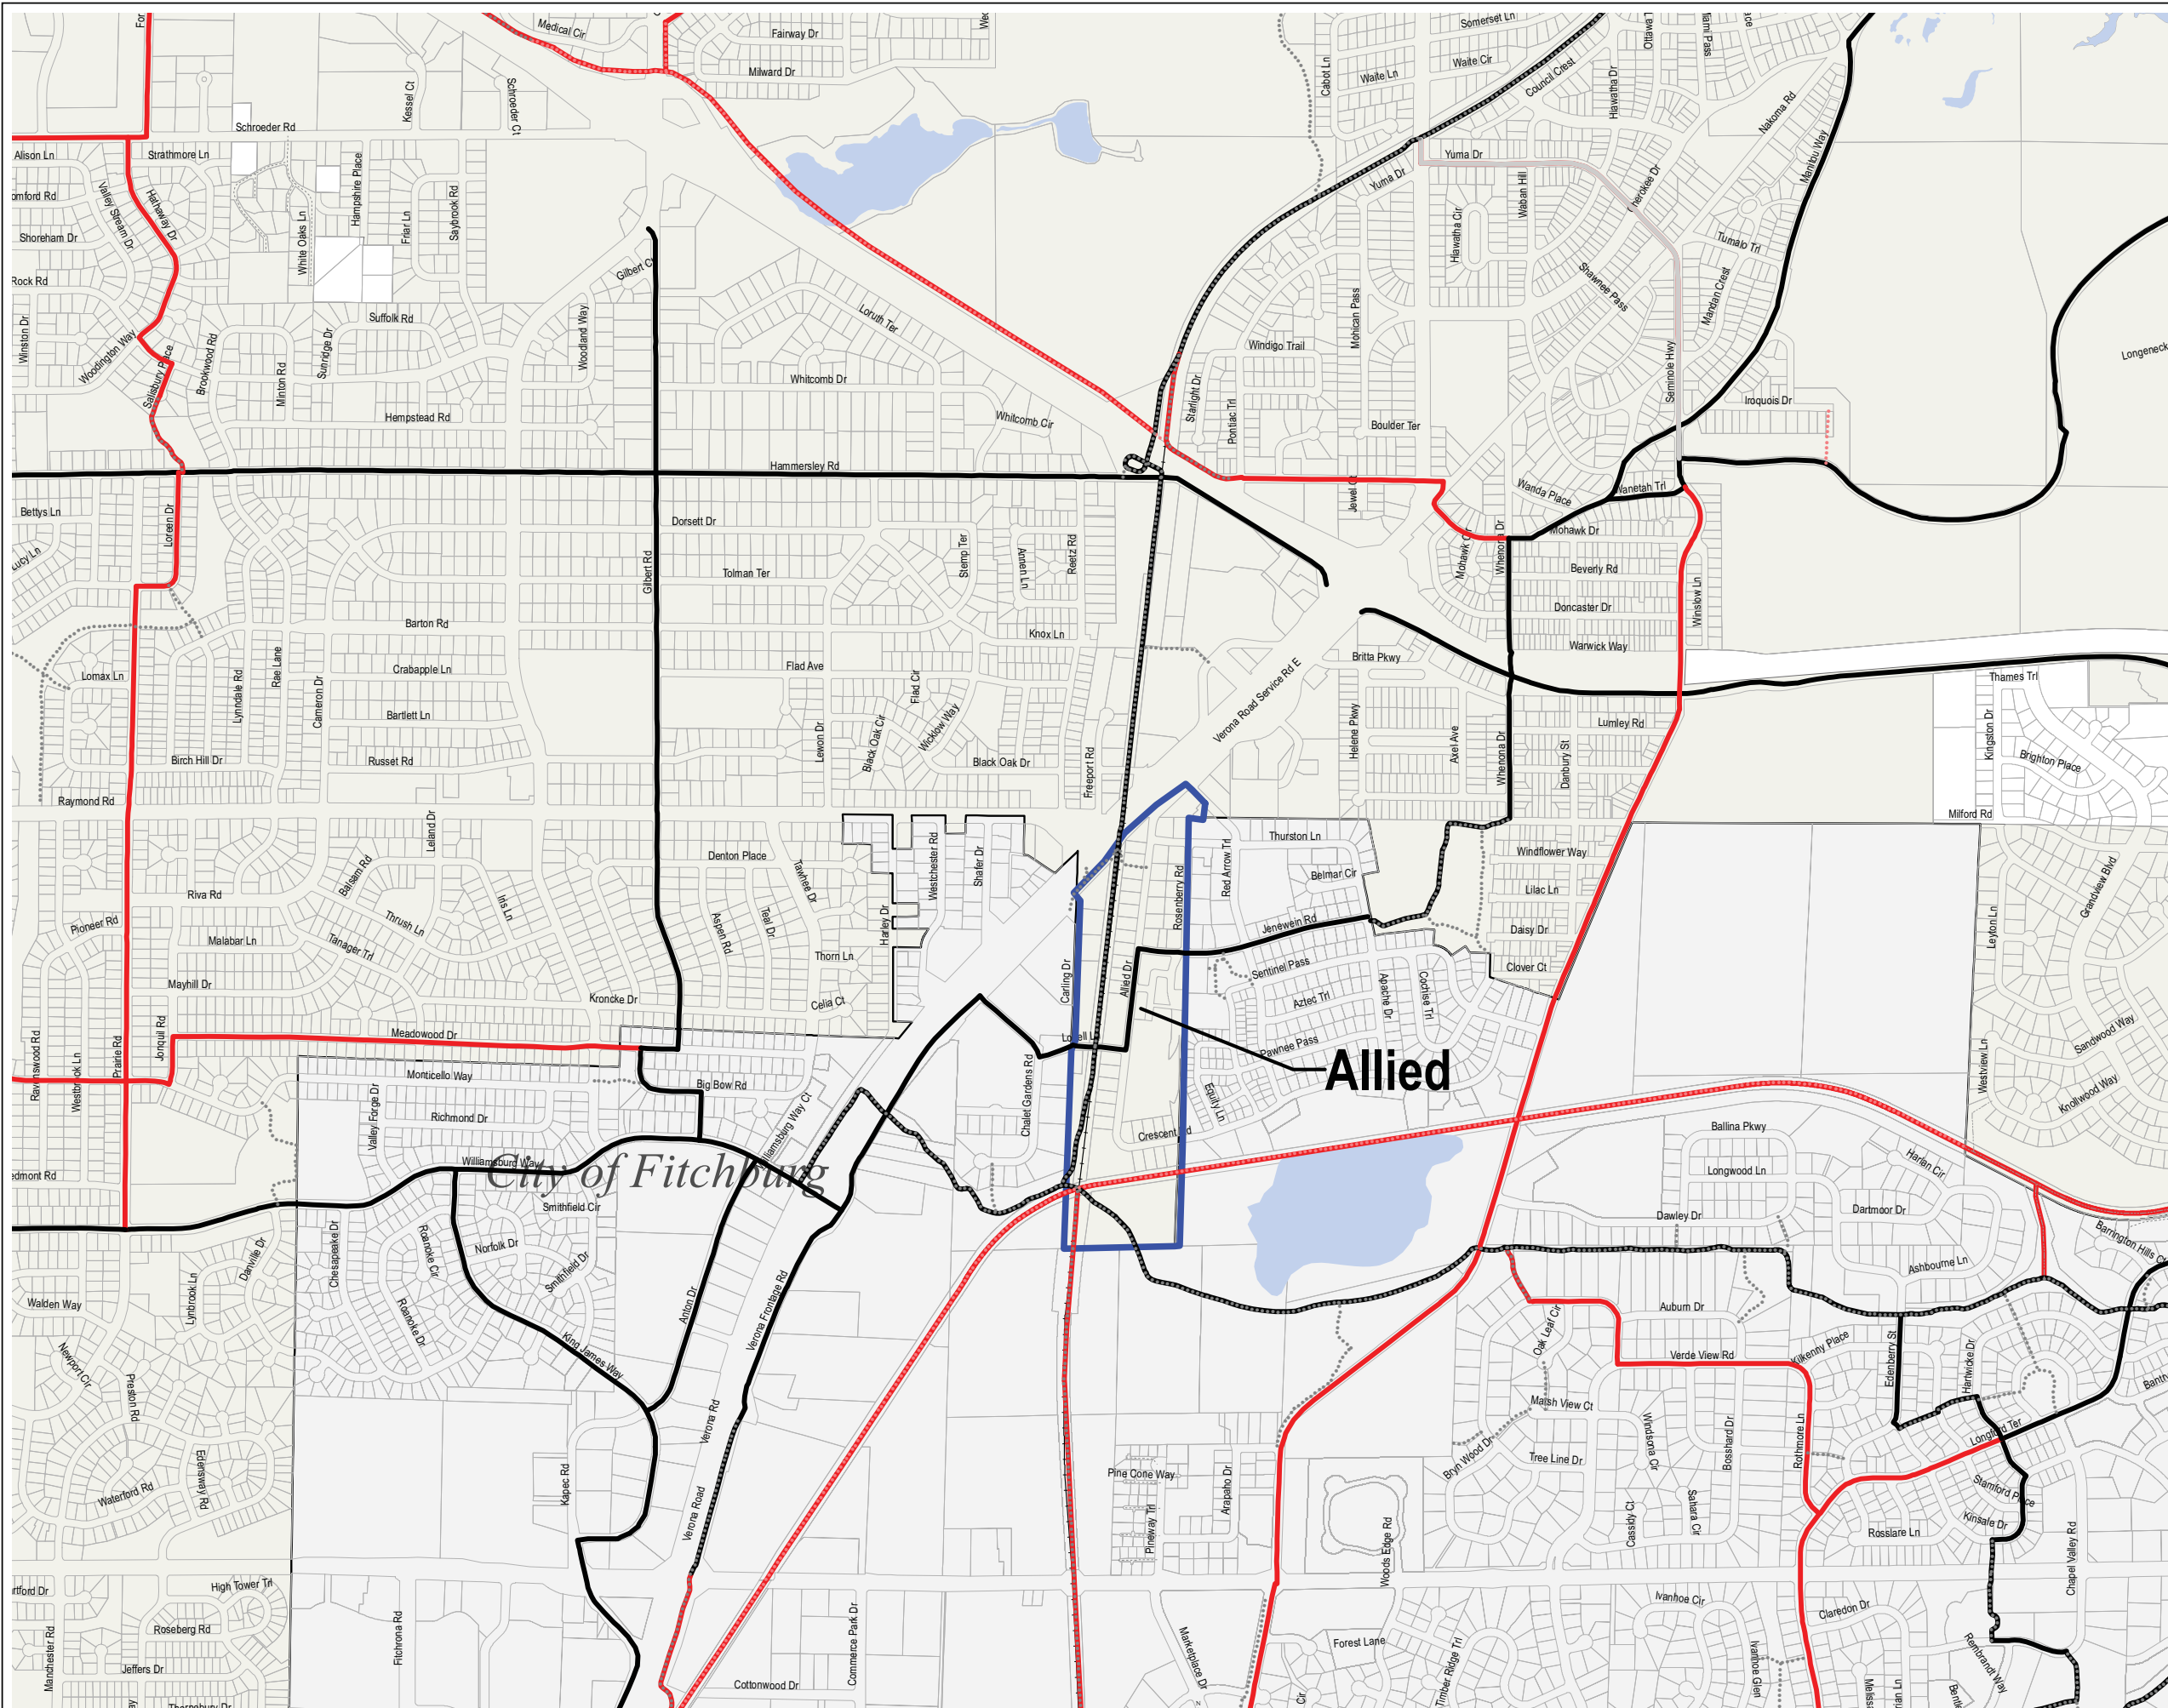

Neighborhood Resource Team Focus Area Allied Drive

- NRT Focus Areas
- Bike Paths**
- Existing Bike Path
- Proposed Bike Path
- Under Construction
- DC Bike Route**
- Dane County Existing Bike Route
- Other
- Dane County Planned Bike Route
- City of Madison