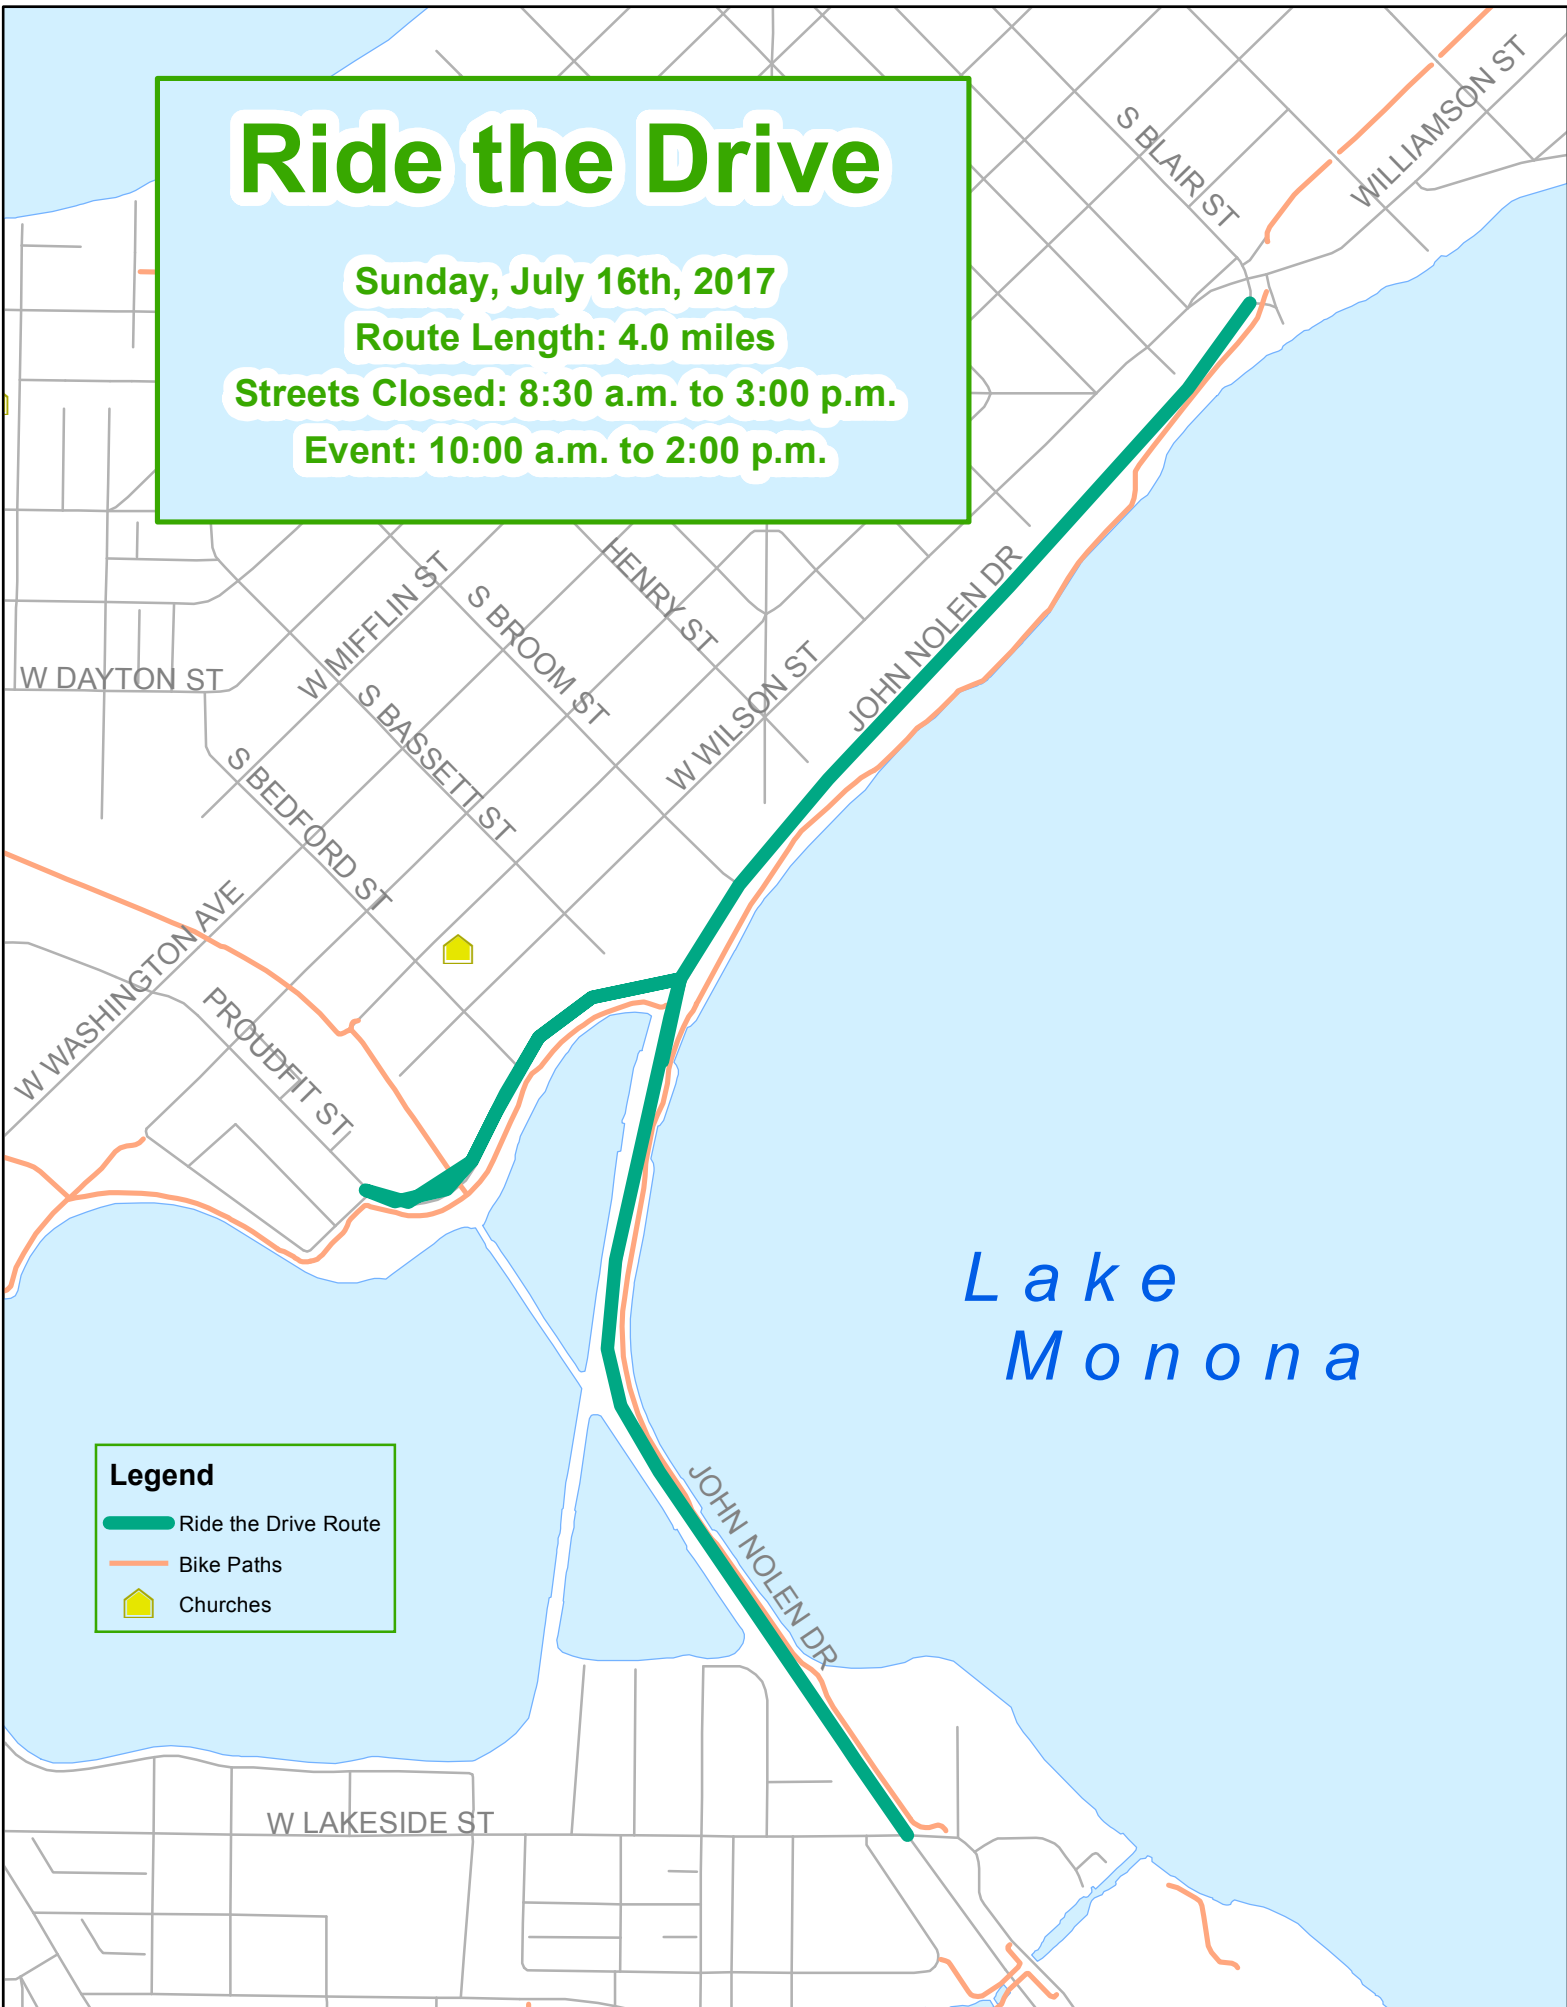

Ride the Drive

Sunday, July 16th, 2017

Route Length: 4.0 miles

Streets Closed: 8:30 a.m. to 3:00 p.m.

Event: 10:00 a.m. to 2:00 p.m.

Legend

-  Ride the Drive Route
-  Bike Paths
-  Churches