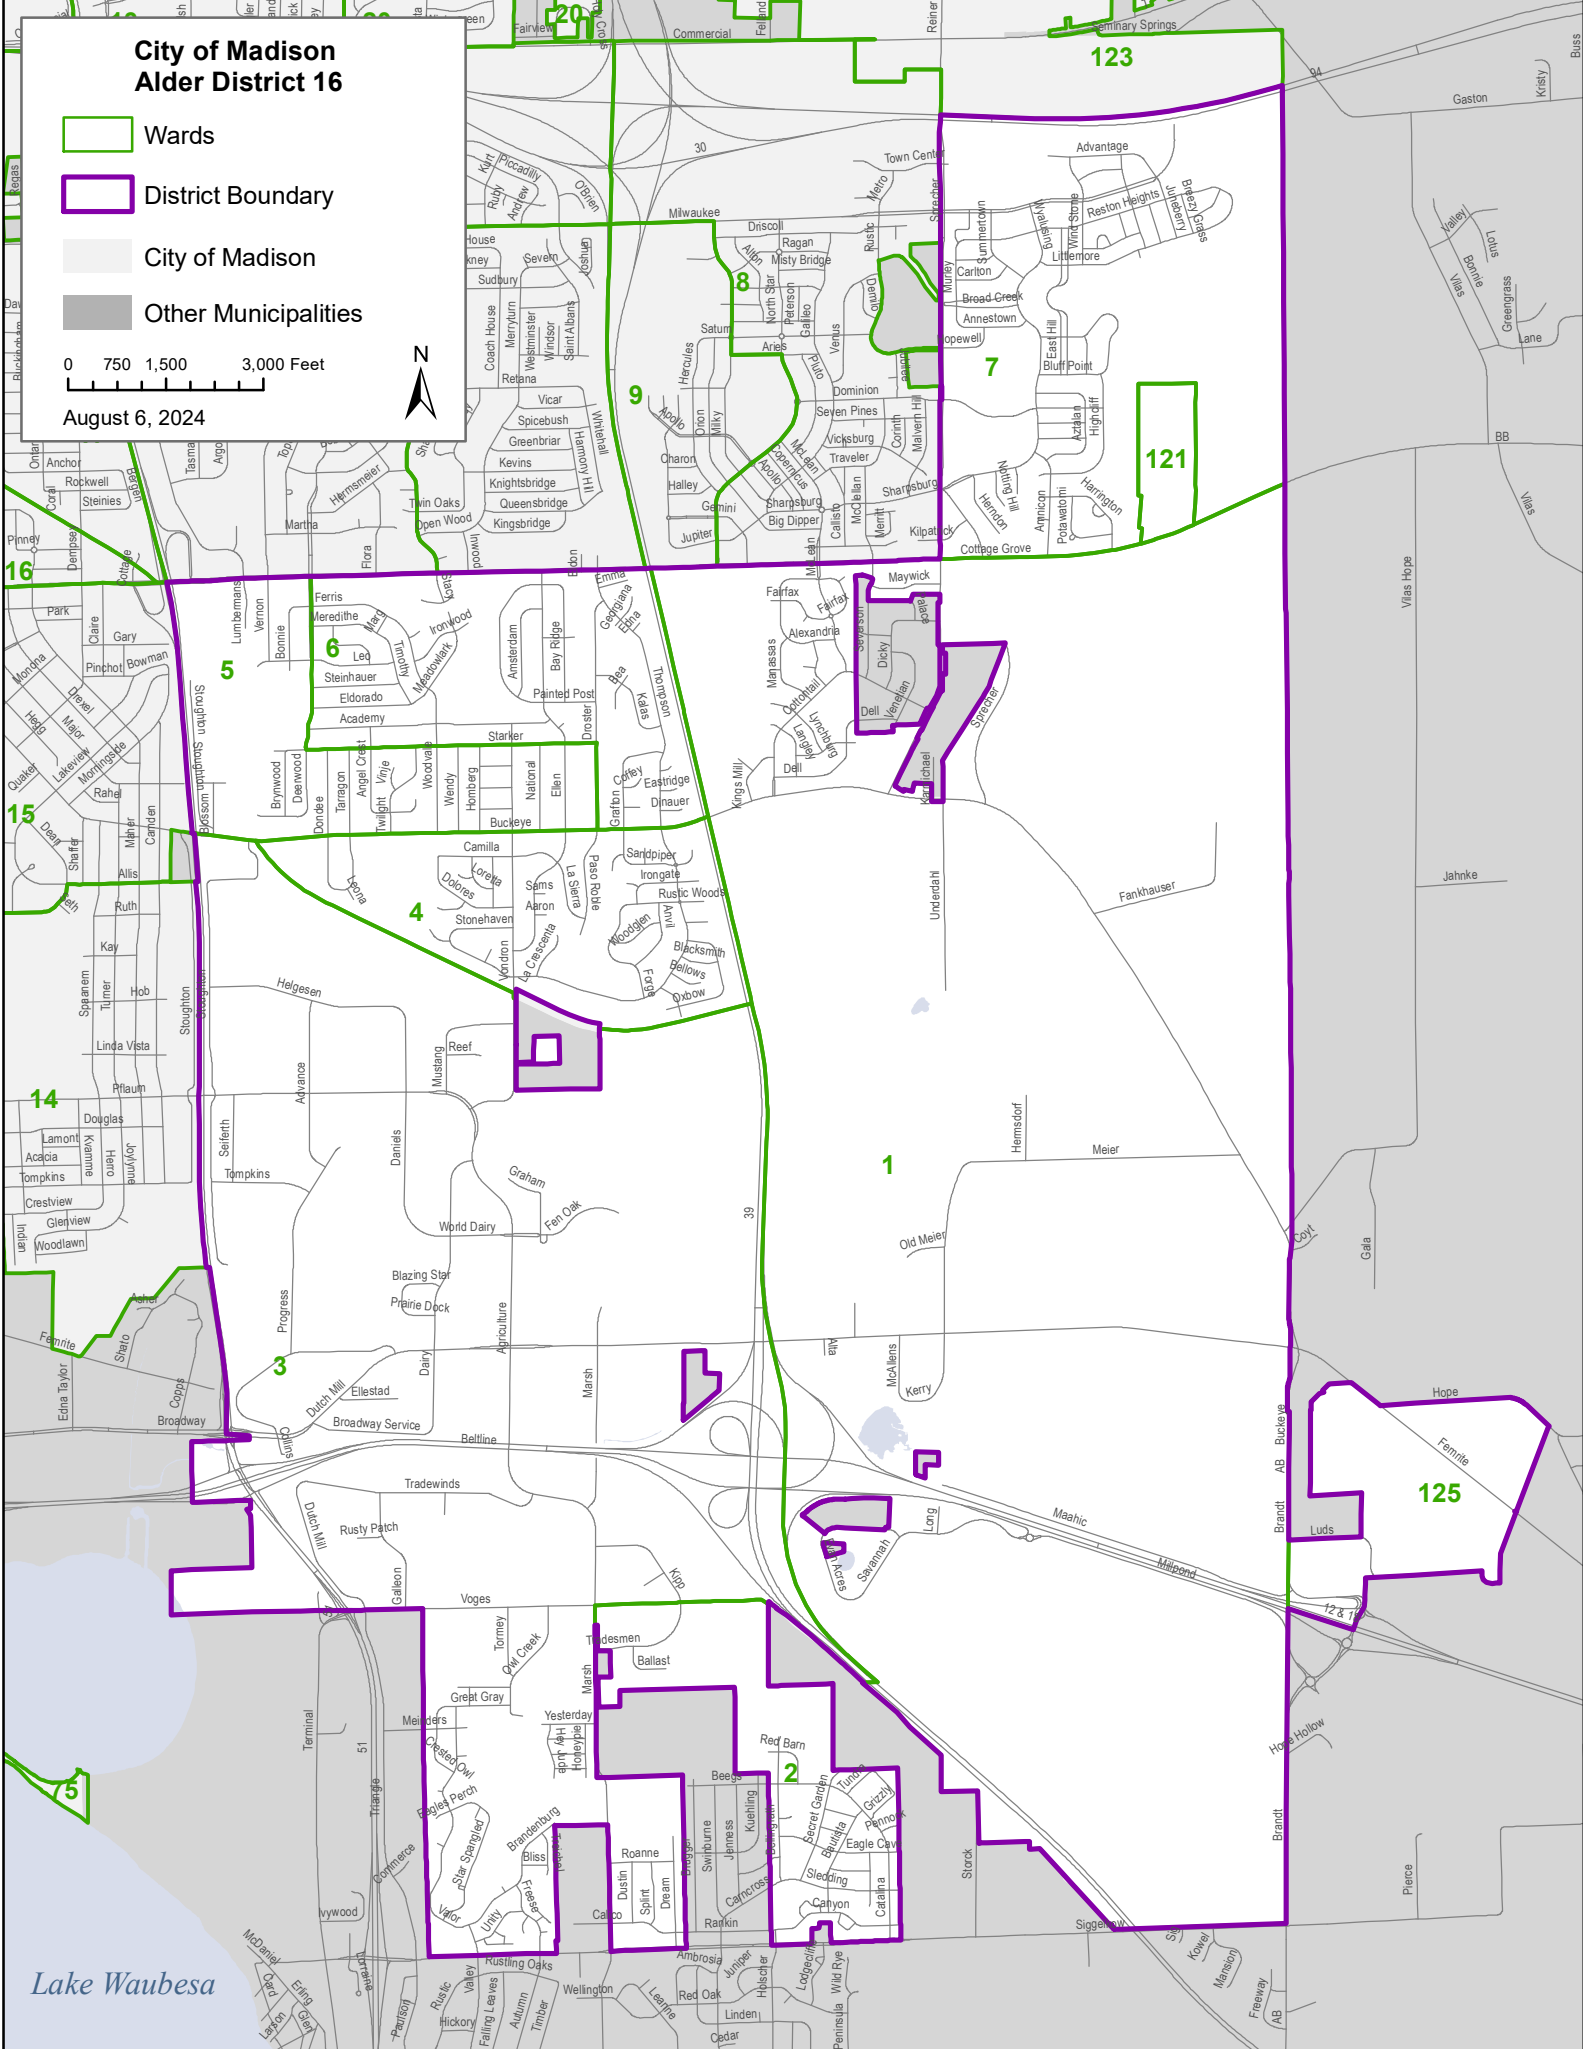

# City of Madison Alder District 16

- Wards
- District Boundary
- City of Madison
- Other Municipalities

0 750 1,500 3,000 Feet

August 6, 2024

Lake Waubesa