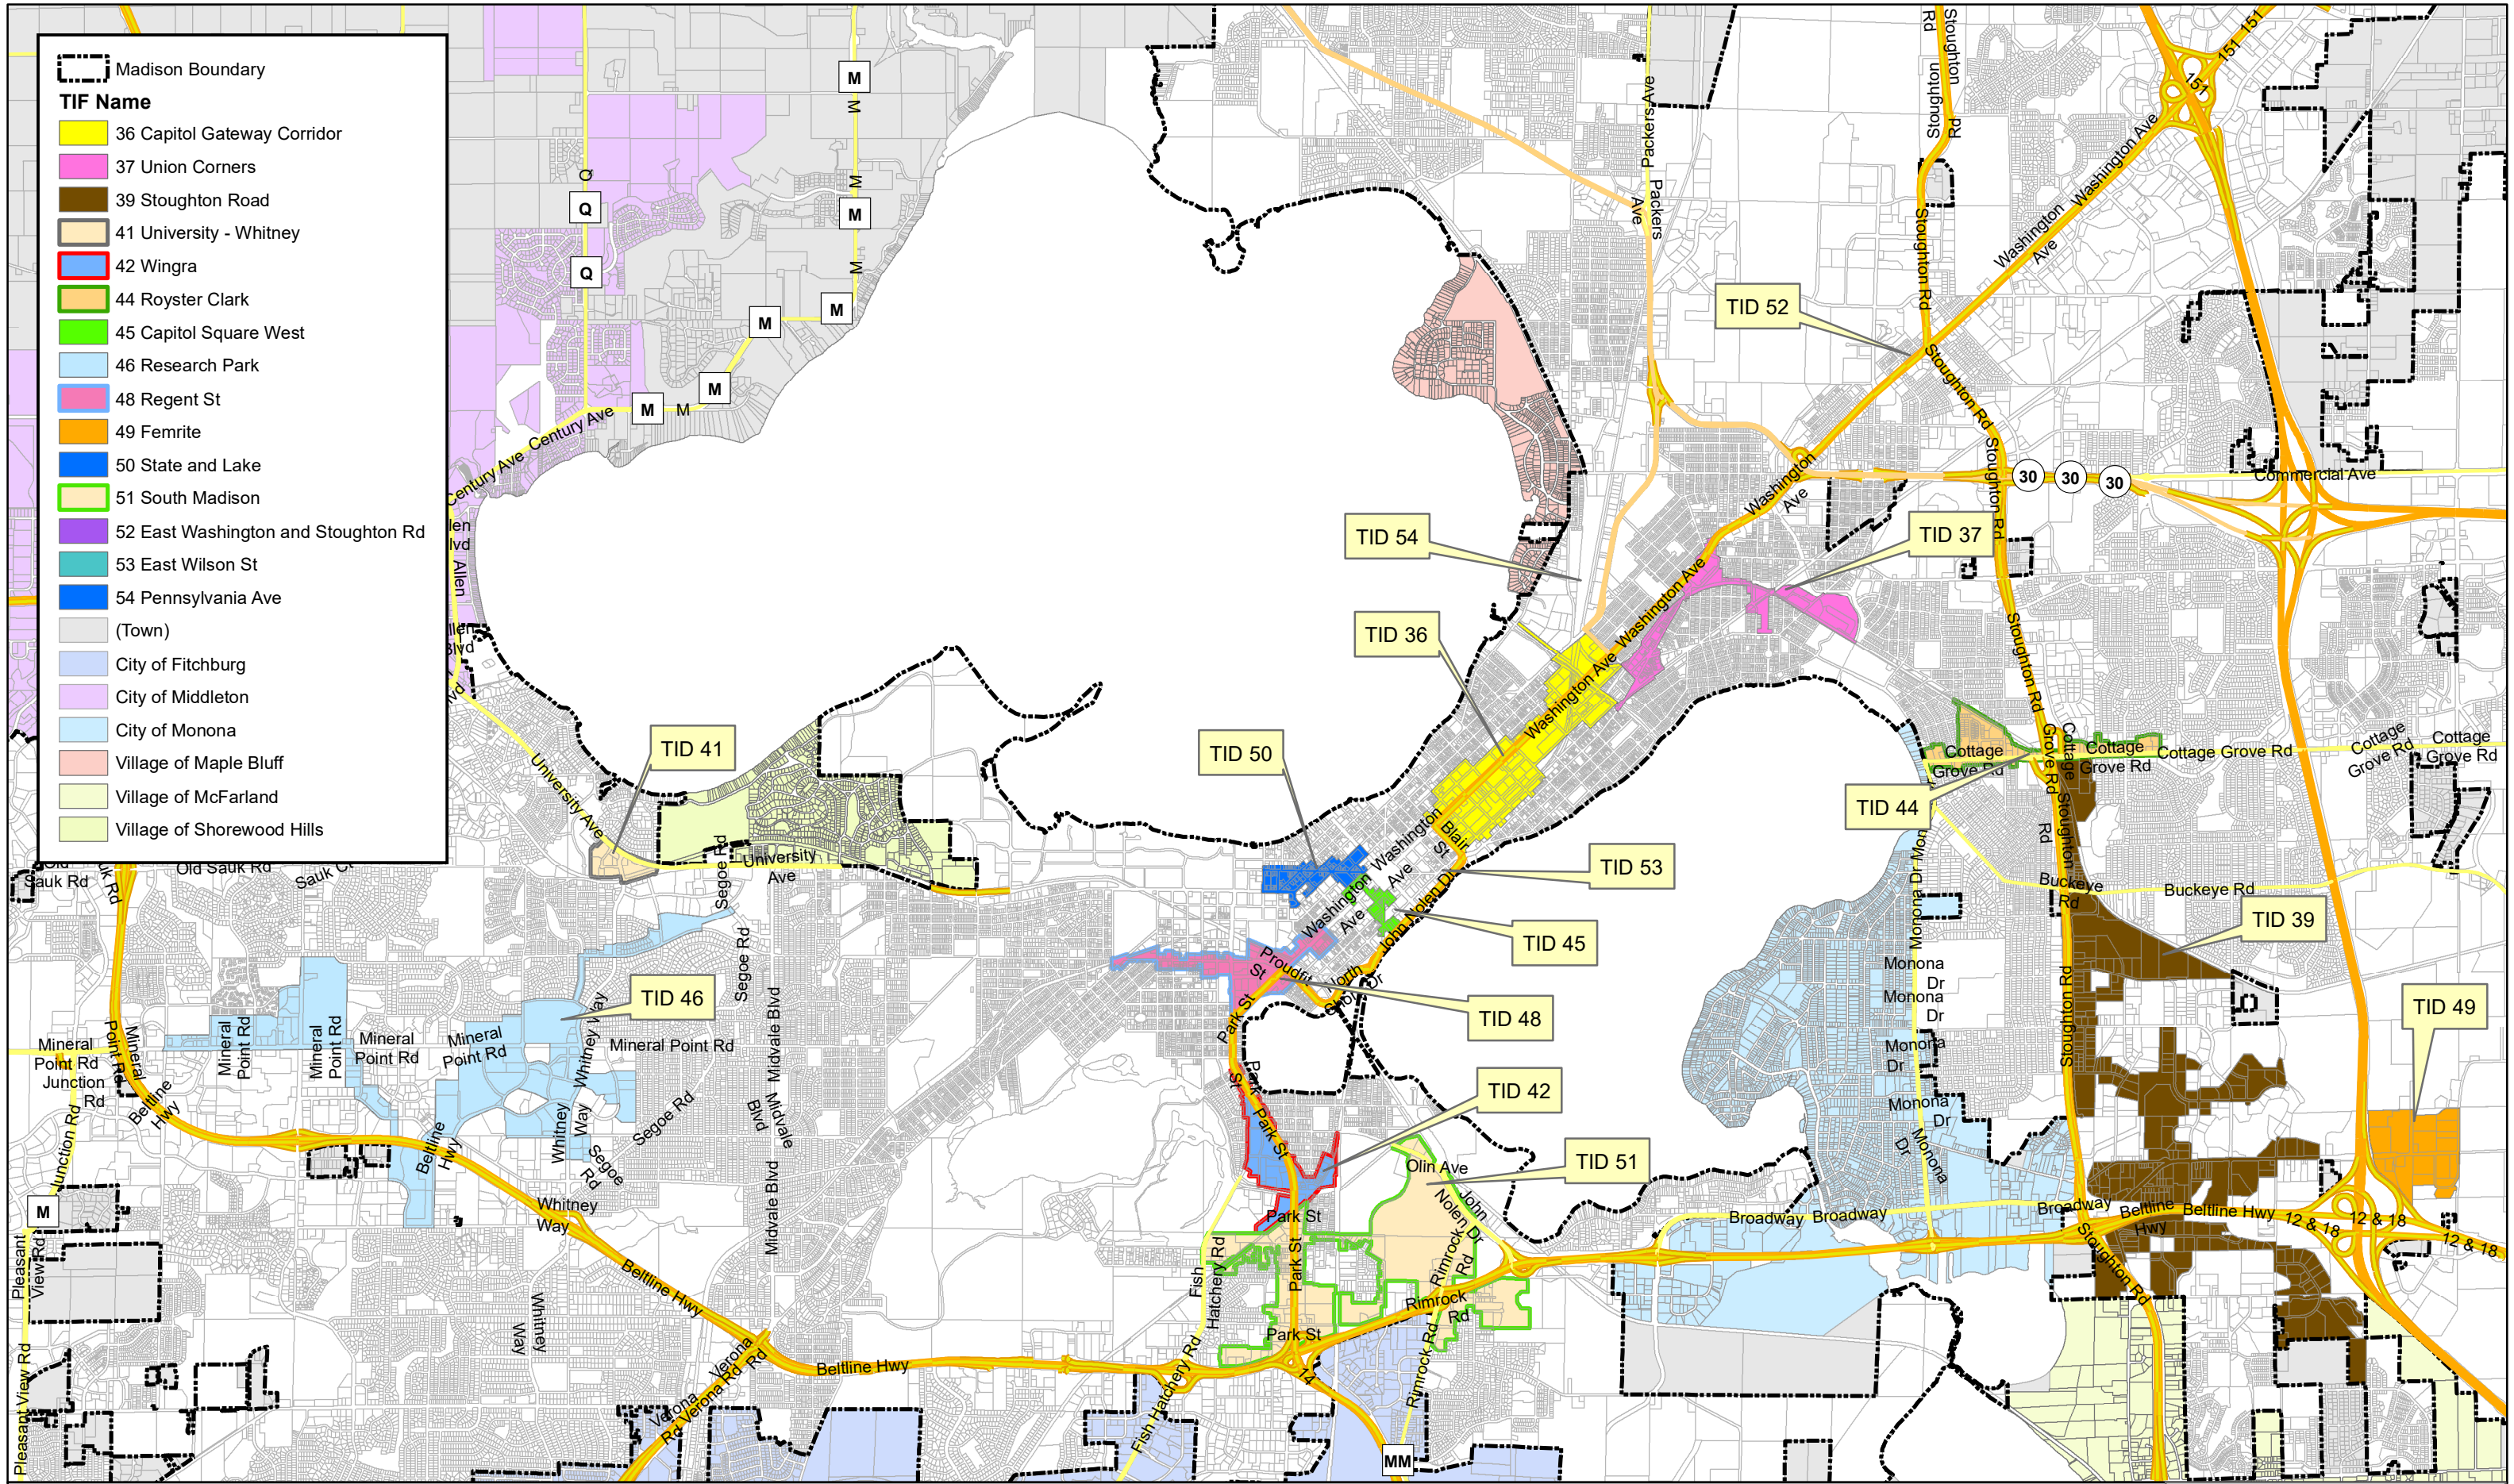

Madison Boundary

**TIF Name**

- 36 Capitol Gateway Corridor
- 37 Union Corners
- 39 Stoughton Road
- 41 University - Whitney
- 42 Wingra
- 44 Royster Clark
- 45 Capitol Square West
- 46 Research Park
- 48 Regent St
- 49 Femrite
- 50 State and Lake
- 51 South Madison
- 52 East Washington and Stoughton Rd
- 53 East Wilson St
- 54 Pennsylvania Ave

(Town)

City of Fitchburg

City of Middleton

City of Monona

Village of Maple Bluff

Village of McFarland

Village of Shorewood Hills

# Existing TIF Districts City of Madison 2024

Department of Planning and Community and Economic Development  
 Economic Development Division (REDWR)  
 2024 TIF Map