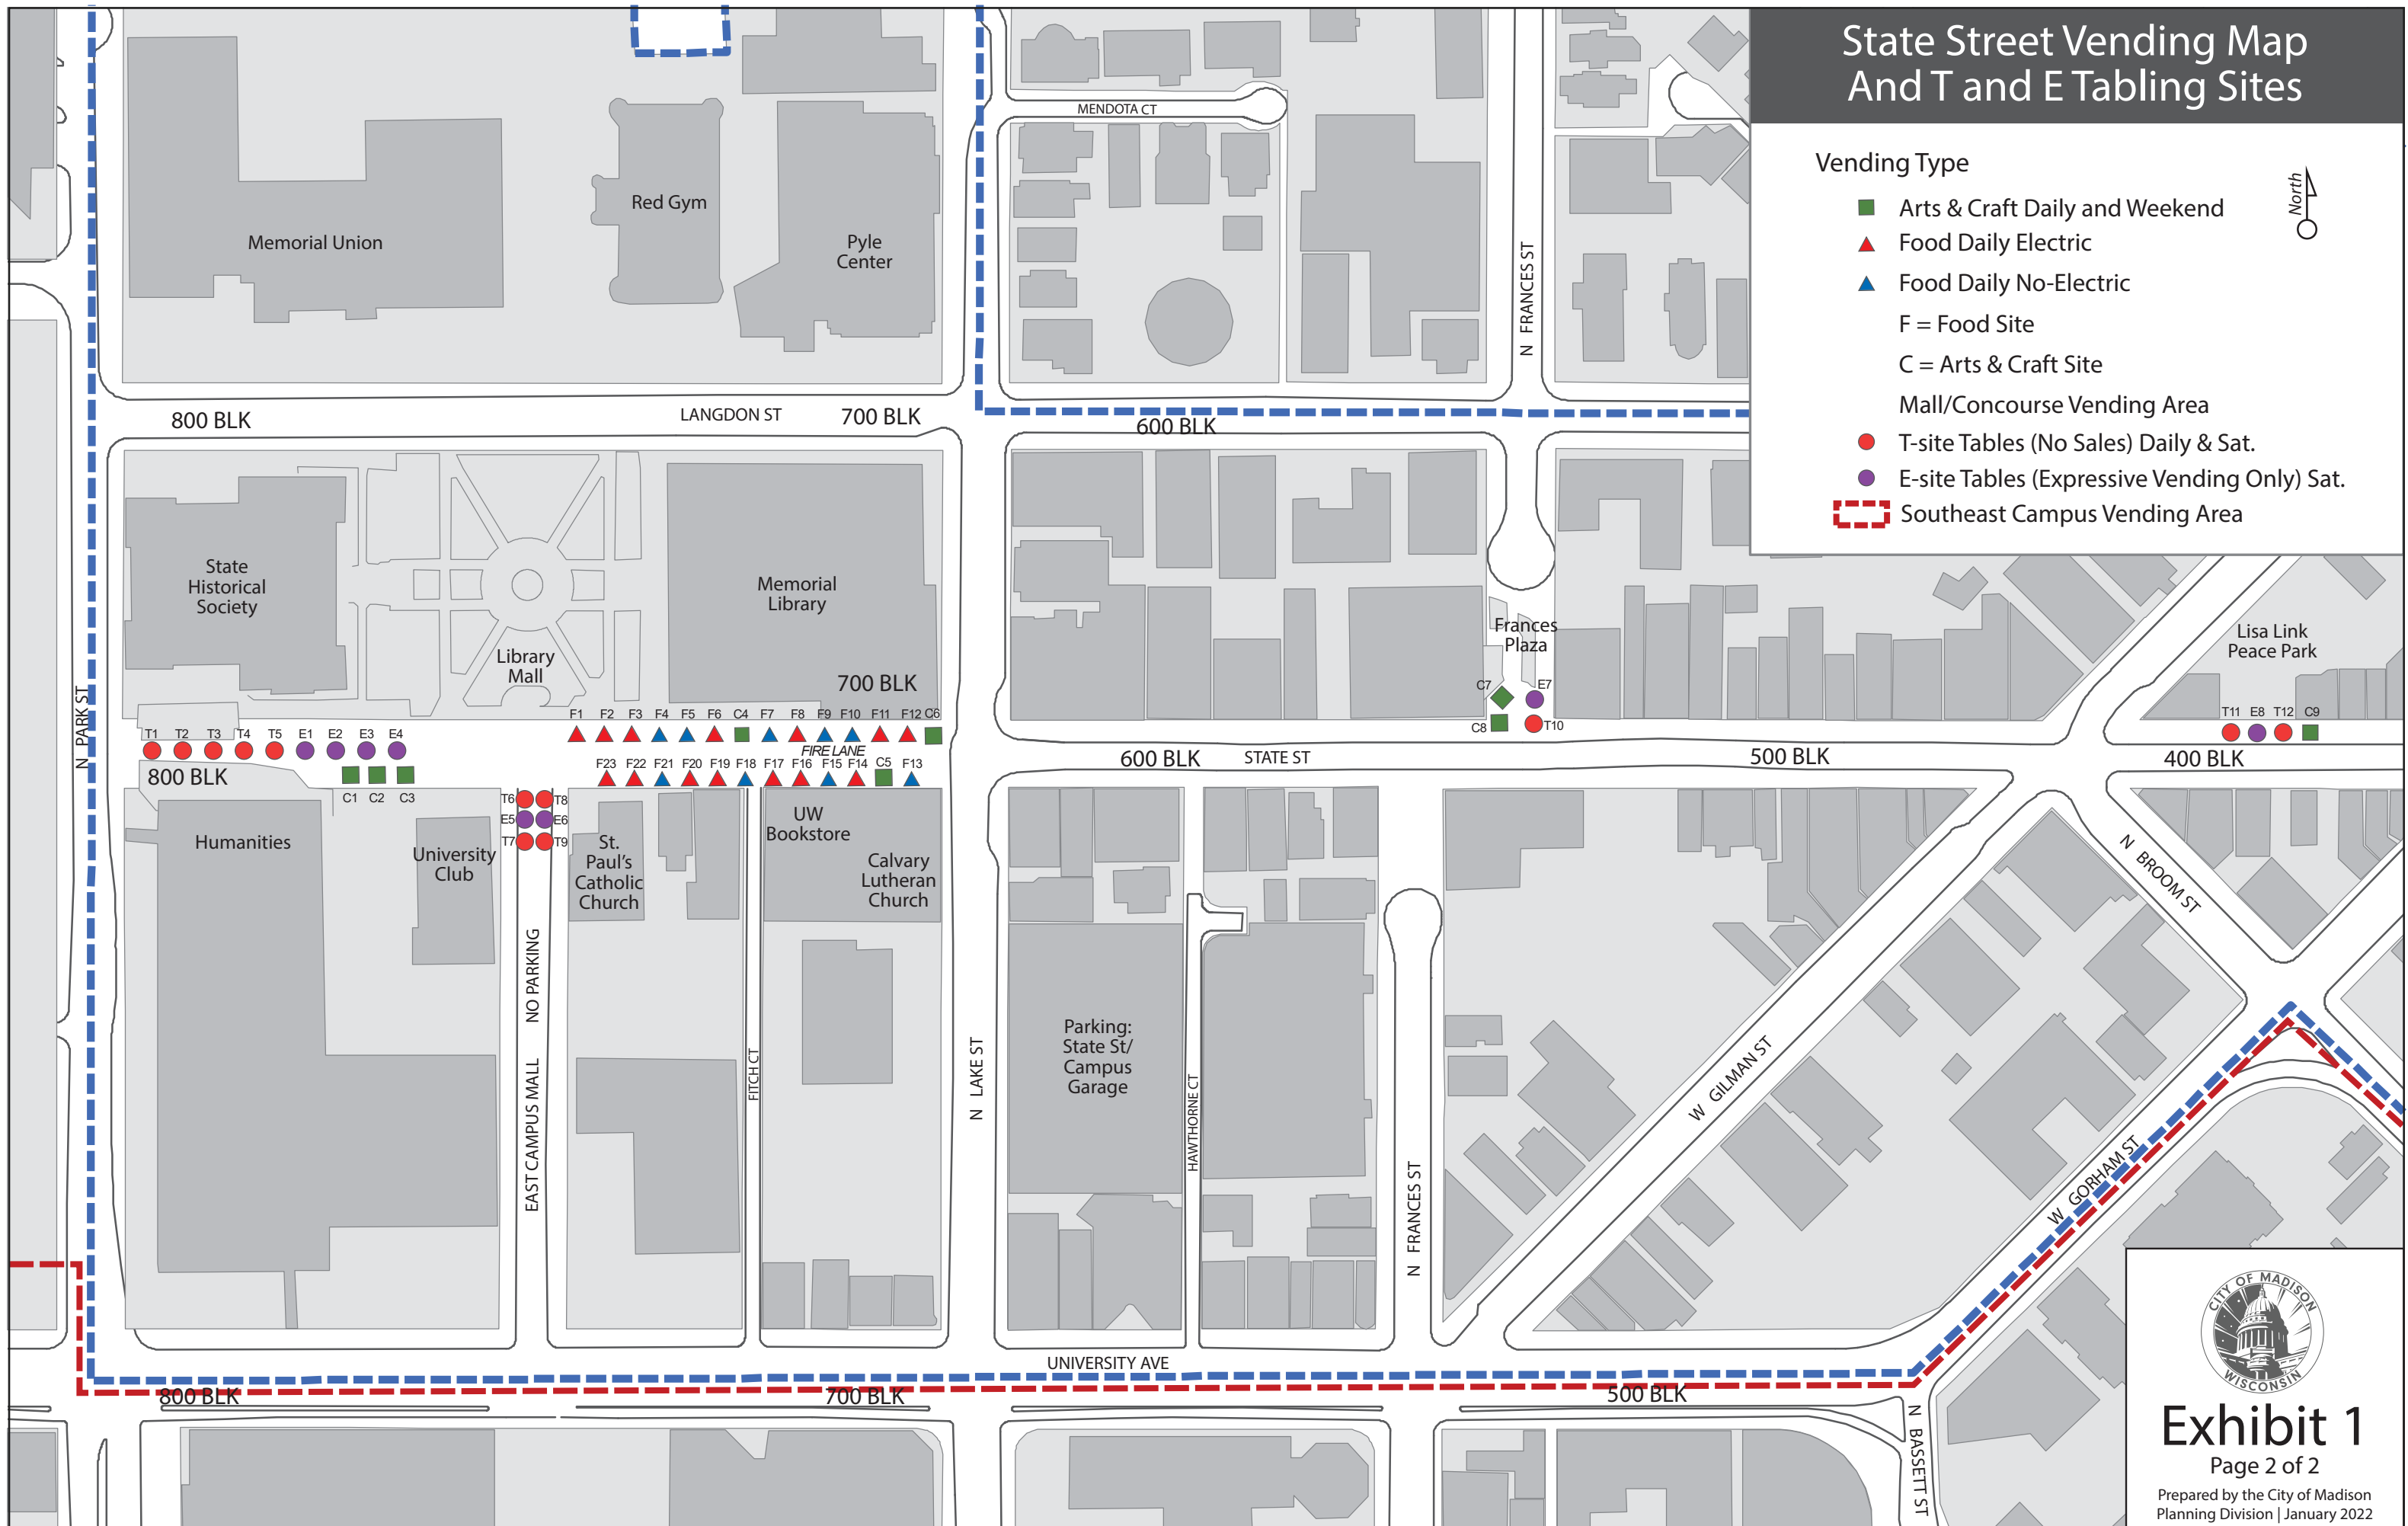

State Street Vending Map And T and E Tabling Sites

Vending Type

- Arts & Craft Daily and Weekend
- ▲ Food Daily Electric
- ▲ Food Daily No-Electric
- F = Food Site
- C = Arts & Craft Site
- Mall/Concourse Vending Area
- T-site Tables (No Sales) Daily & Sat.
- E-site Tables (Expressive Vending Only) Sat.
- Southeast Campus Vending Area

Exhibit 1

Page 2 of 2

Prepared by the City of Madison
Planning Division | January 2022