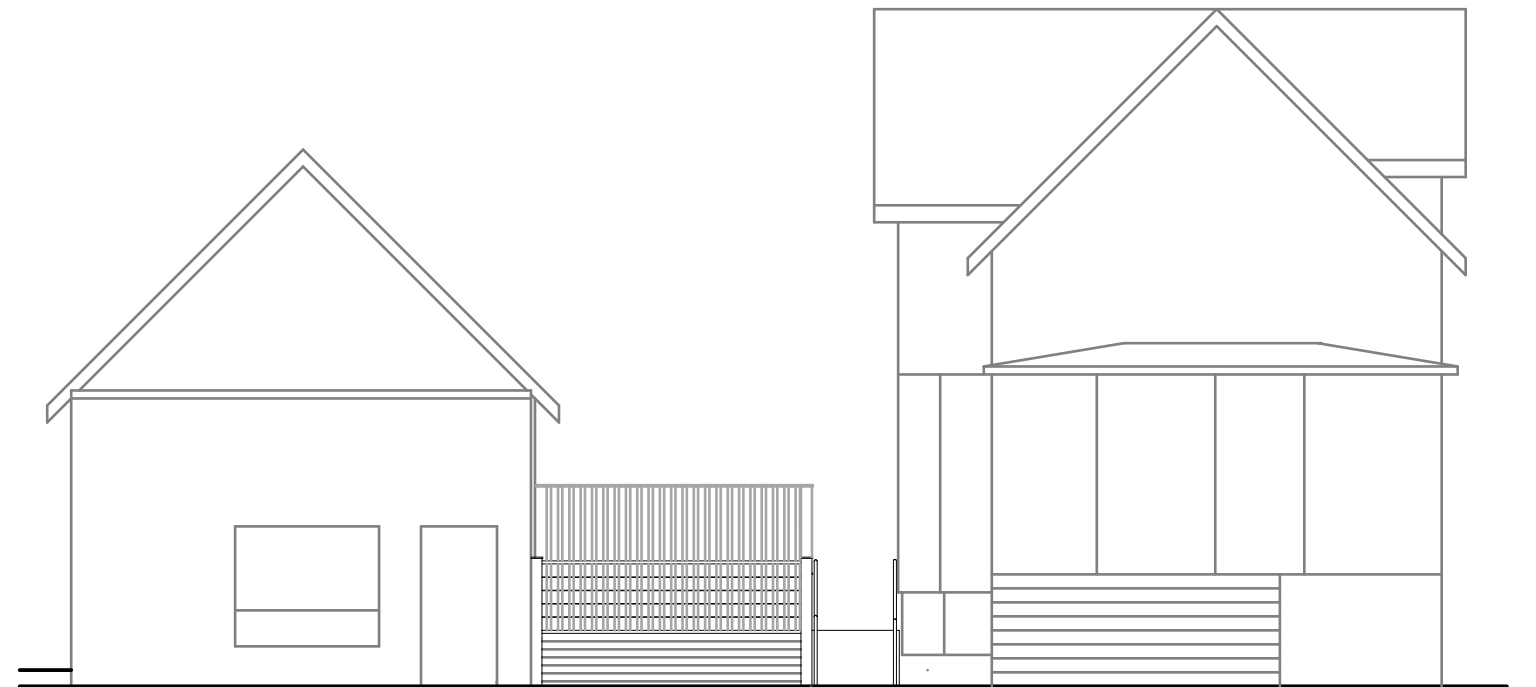

Existing Site Plan

Proposed Site Plan

Location @ 1' = 50'

Existing & Proposed Site Plans @ 1/16"=1'-0"
 New Deck for Grandpa's Restaurant
 1374-80 Williamson Street
 May 18, 2018

Project Data:
 Deck Area 422 SF
 Deck Seating 30
 Bike Stalls 7

Existing Northt

Existing South

Proposed North

Proposed South

Existing East

Proposed East