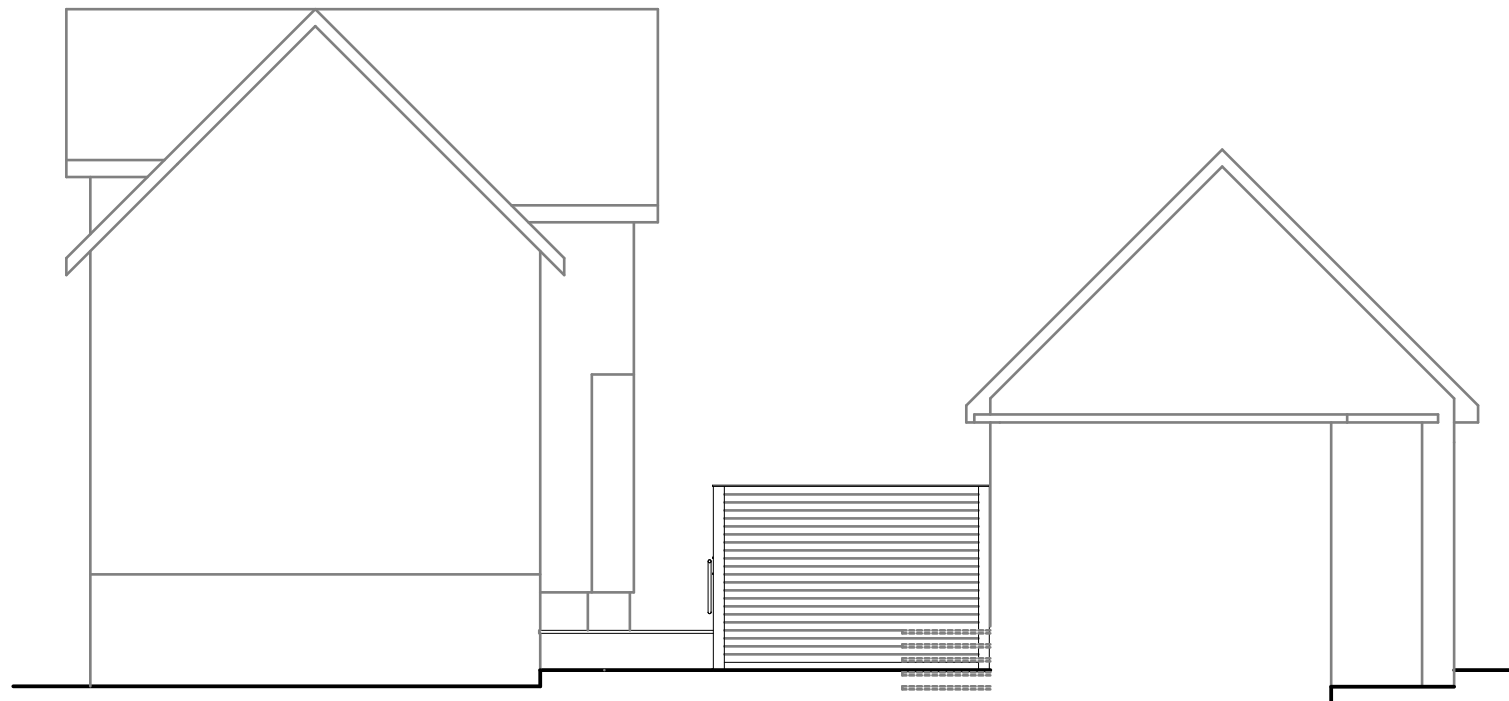

Existing Site Plan

Proposed Site Plan

Location @ 1' = 50'

Existing & Proposed Site Plans @ 1/16"=1'-0"
 New Deck for Grandpa's Restaurant
 1374-80 Williamson Street
 May 18, 2018

Project Data:
 Deck Area 422 SF
 Deck Seating 30
 Bike Stalls 7

Existing Northt

Existing South

Proposed North

Proposed South

Existing East

Proposed East