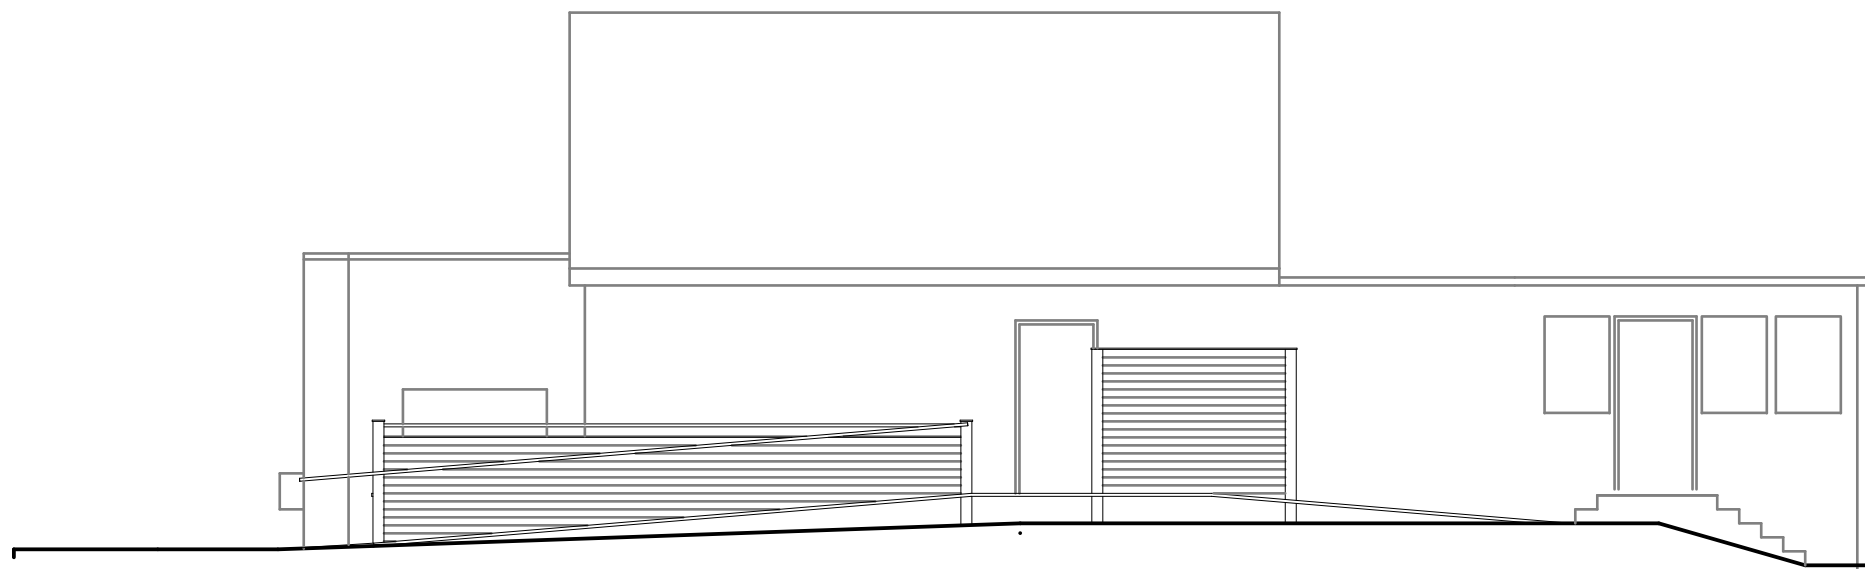

Existing Site Plan

Proposed Site Plan

Location @ 1' = 50'

Existing & Proposed Site Plans @ 1/16"=1'-0"
 New Deck for Grandpa's Restaurant
 1374-80 Williamson Street
 May 18, 2018

Project Data:
 Deck Area 422 SF
 Deck Seating 30
 Bike Stalls 7

Existing Northt

Existing South

Proposed North

Proposed South

Existing East

Proposed East