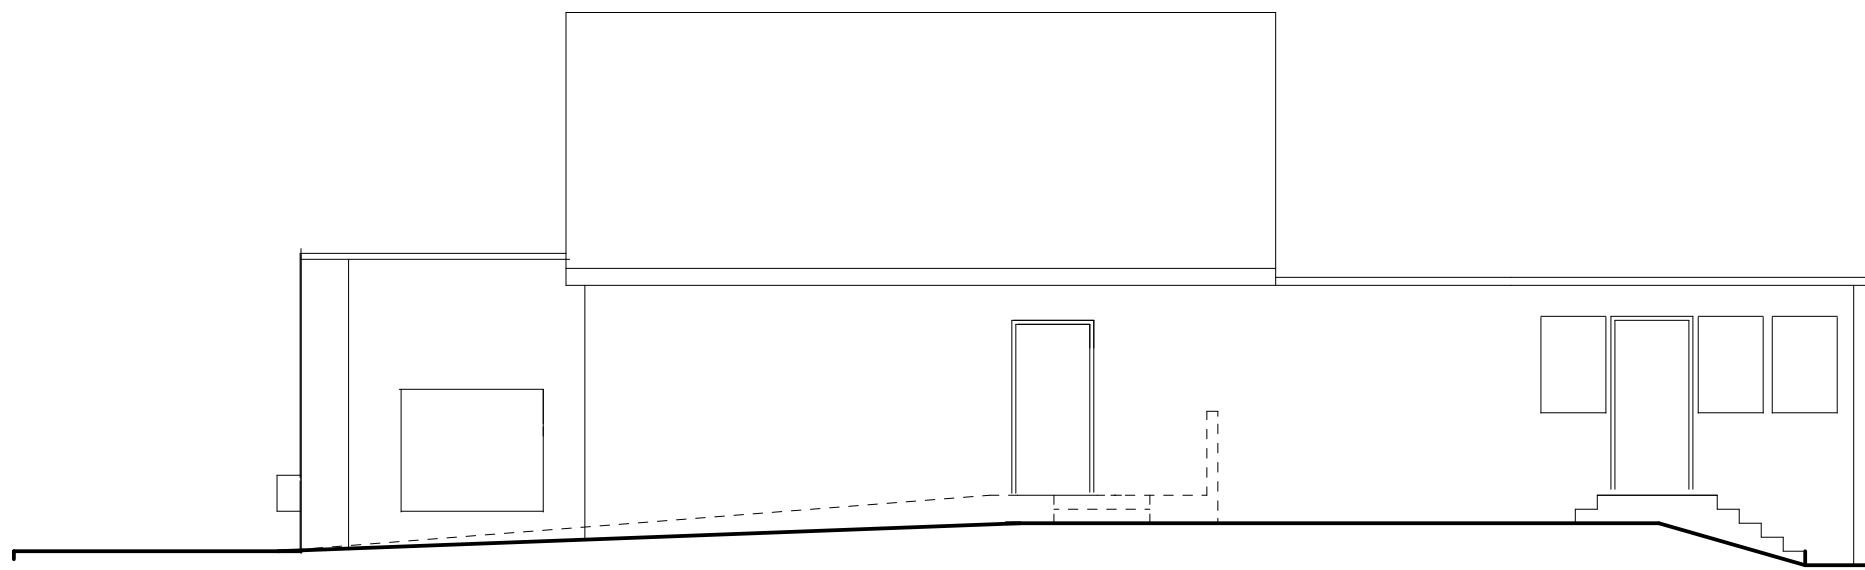

Existing Site Plan

Proposed Site Plan

Location @ 1' = 50'

Existing & Proposed Site Plans @ 1/16"=1'-0"
 New Deck for Grandpa's Restaurant
 1374-80 Williamson Street
 May 18, 2018

Project Data:
 Deck Area 422 SF
 Deck Seating 30
 Bike Stalls 7

Existing Northt

Existing South

Proposed North

Proposed South

Existing East

Proposed East