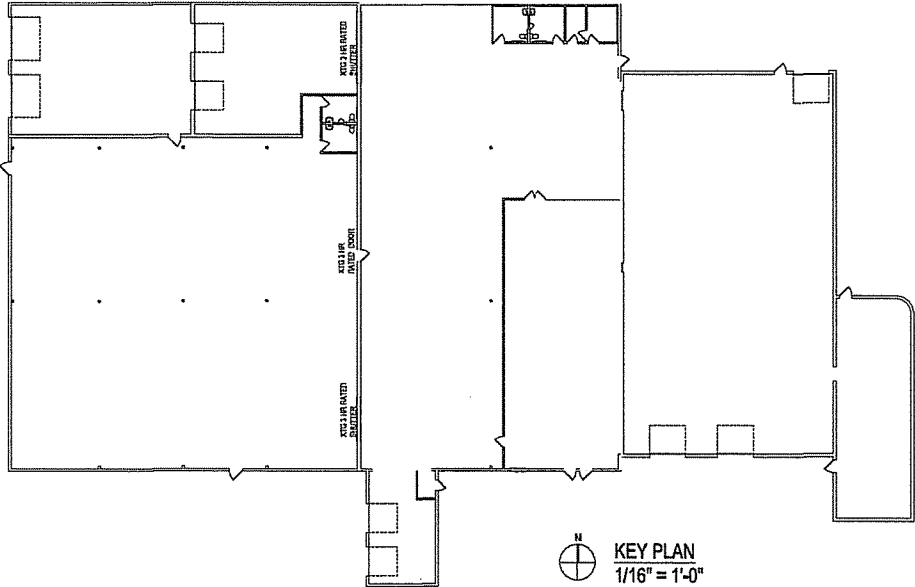

NEW SOUTH ELEVATION
12.11.17

2422 PENNSYLVANIA AVE

MADISON, WI 53704

223 West Washington Ave. Suite 310, Madison, WI 53703
P: 608.263.1489 F: 608.263.5898 www.destreearch.com

 **KEY PLAN**
1/16" = 1'-0"

OWNER:
CAG DEVELOPMENT, LLC
2422 PENNSYLVANIA AVE #1
MADISON, WI 53704
PR: 608.551.8720
CONTACT: CHAD GEBHARDT