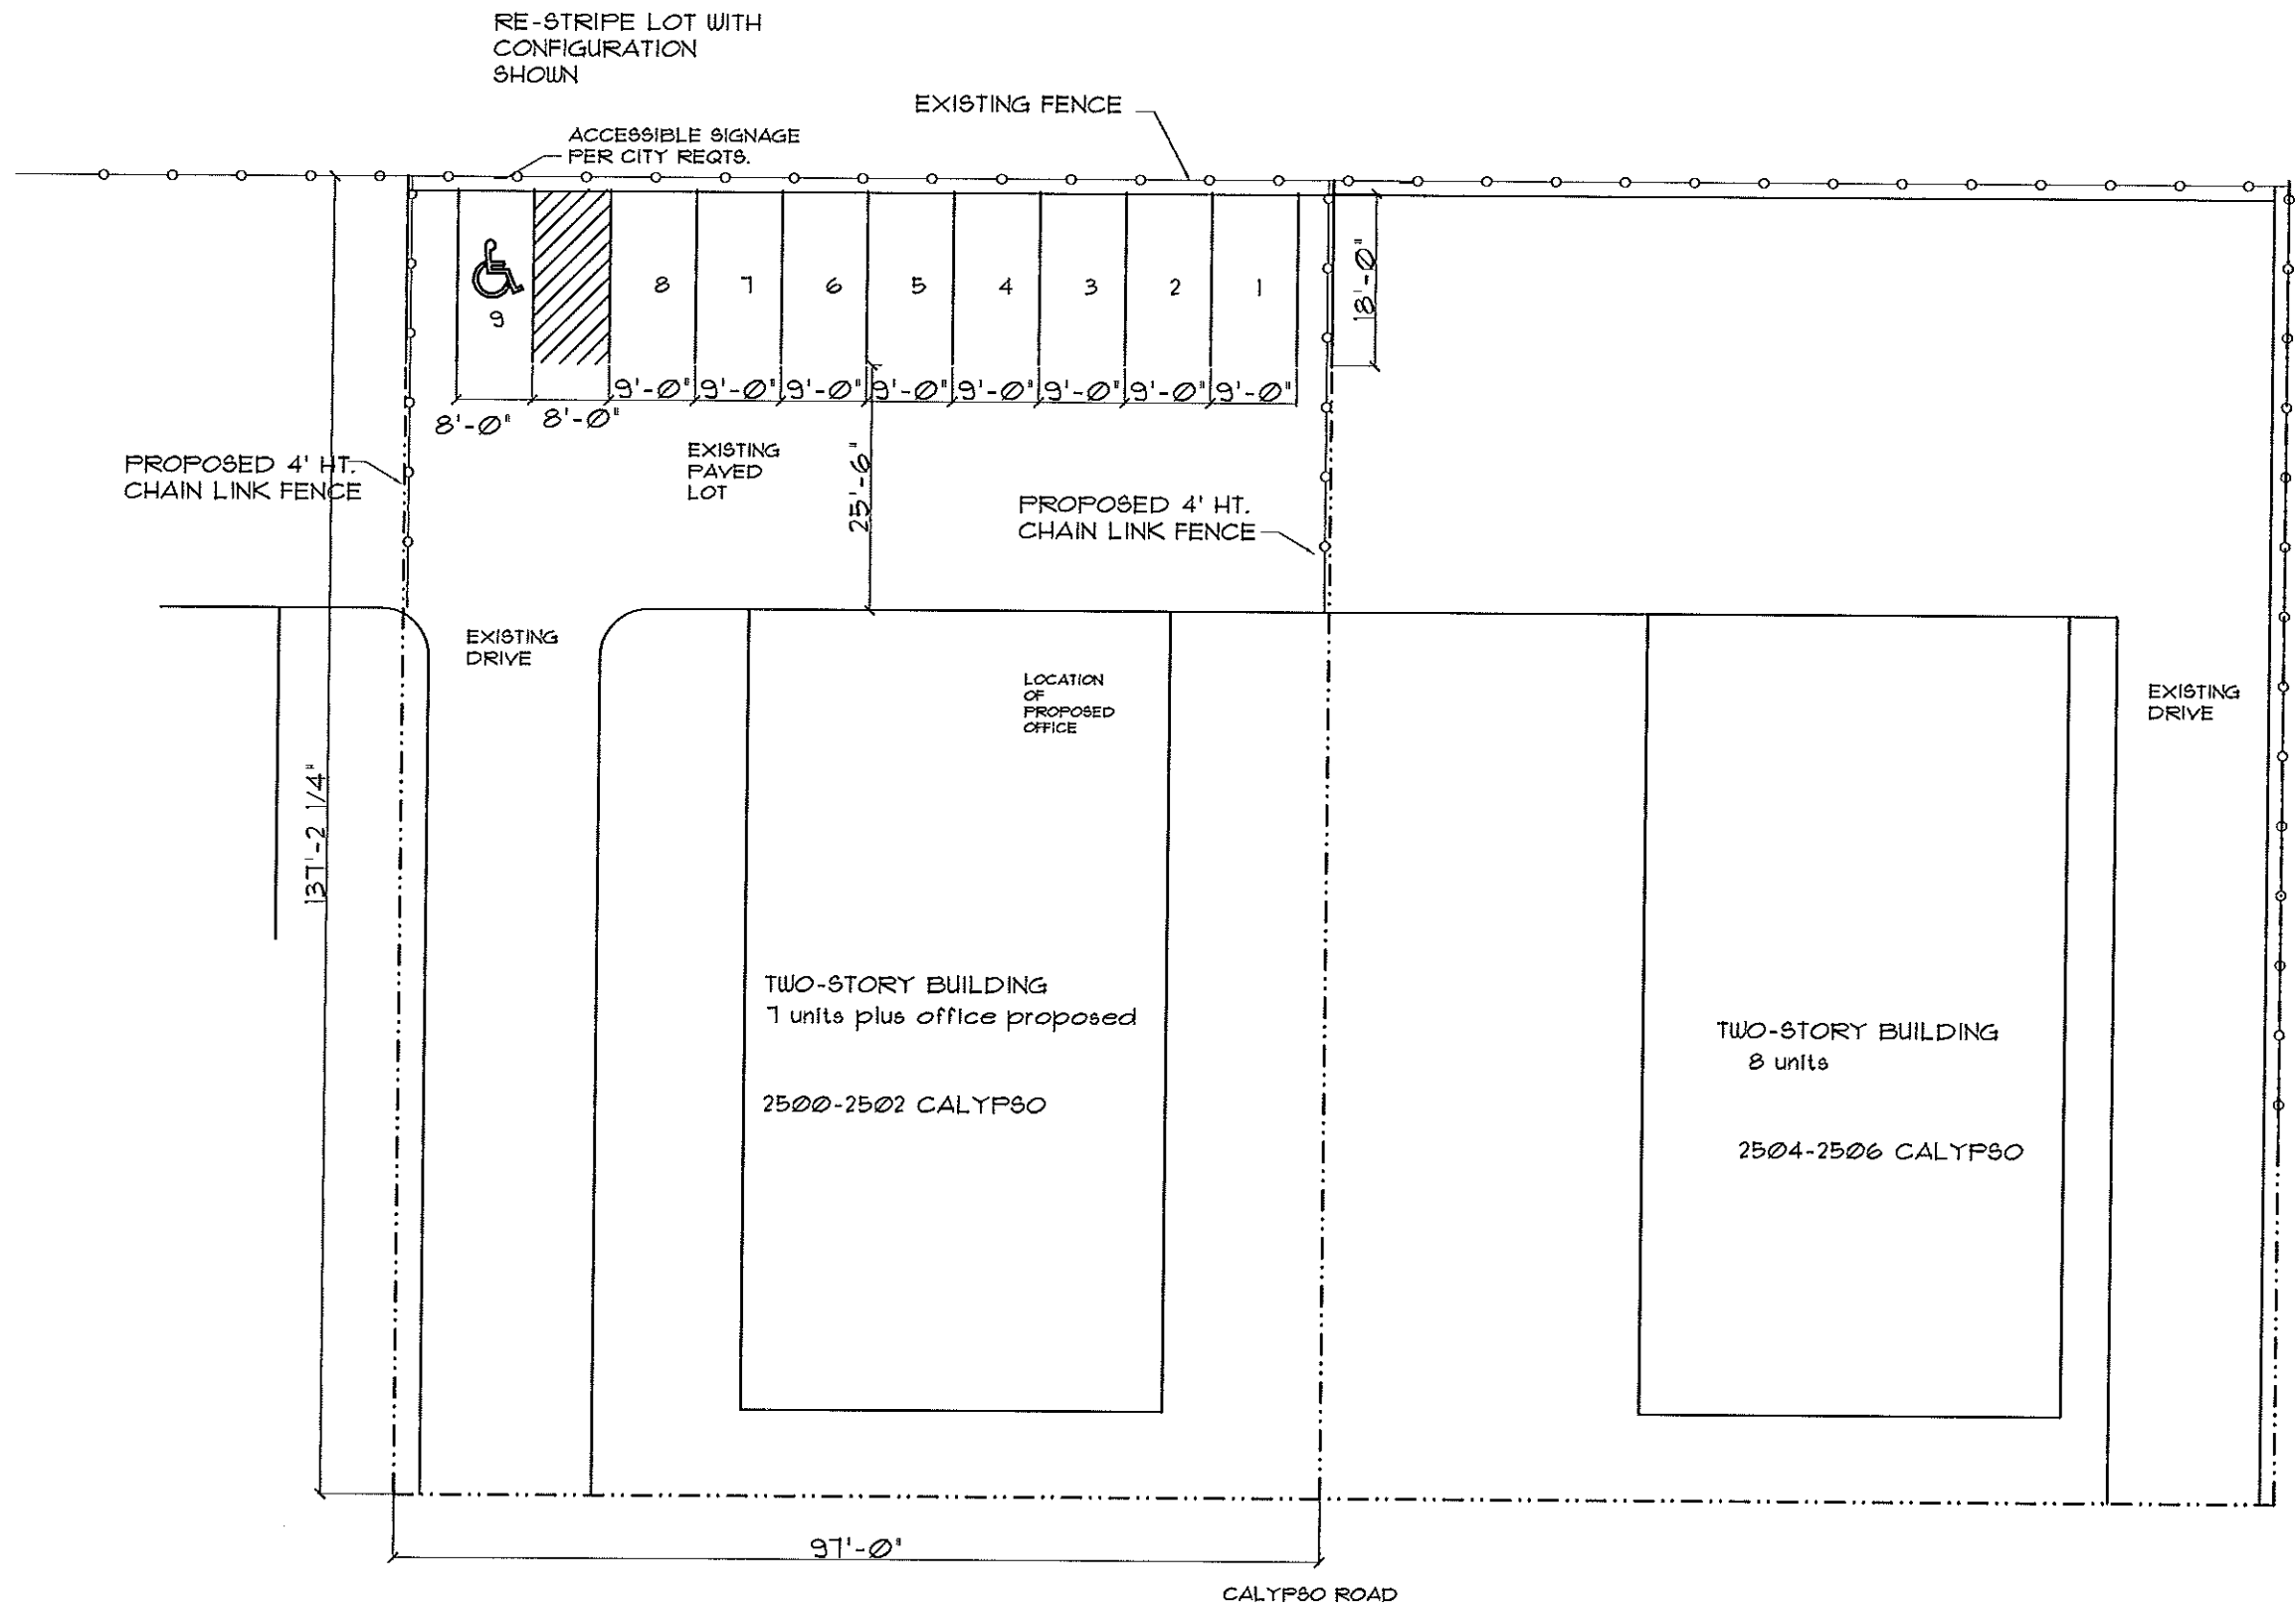

• LOCATION MAP •

• 2500-2502 CALYPSO ROAD •

THIS IS NOT A SURVEY. IT IS BASED ON INFORMATION PROVIDED BY OTHERS.
FIELD VERIFY ALL DIMENSIONS.

 **SITE PLAN**
SCALE 1" = 20'

7/26/17	HOUSING INITIATIVES. PROPOSED ALTERATIONS 2500-2502 CALYPSO ROAD MADISON, WISCONSIN
---------	--