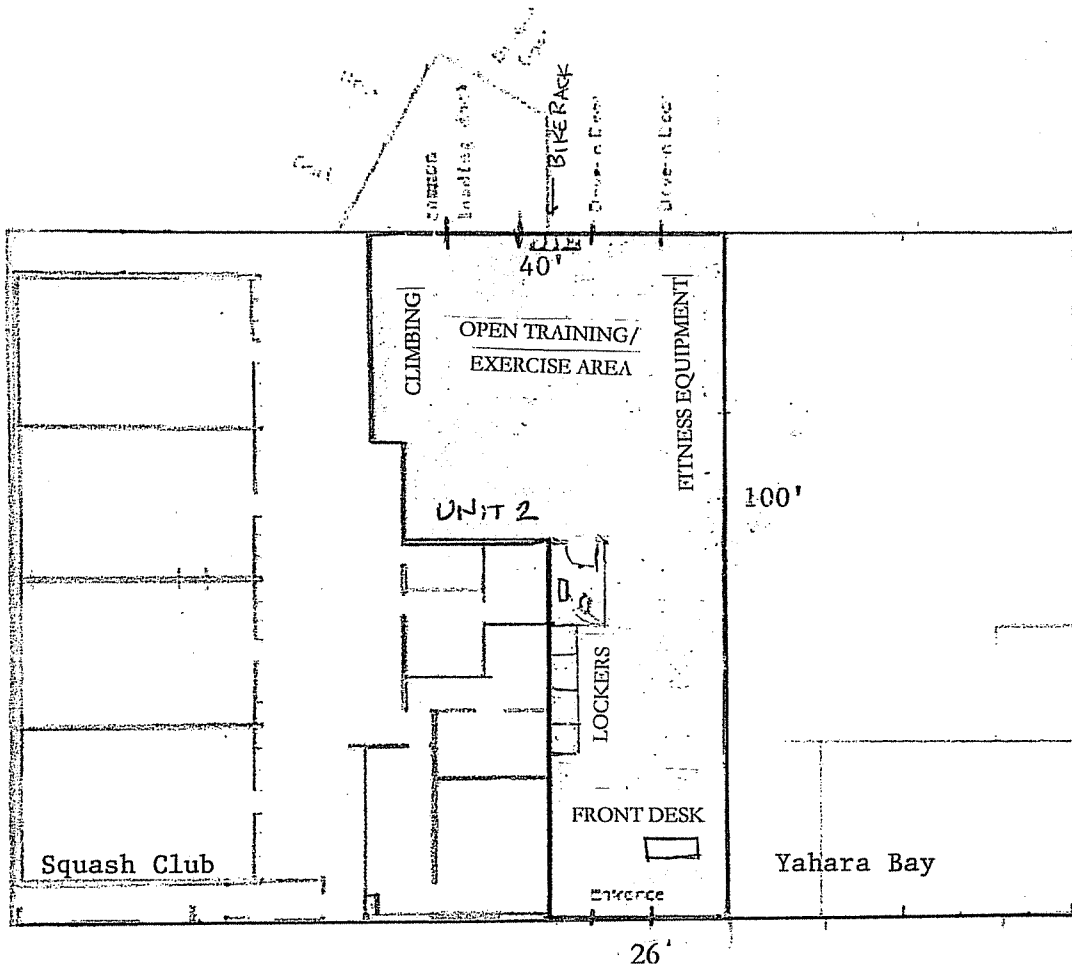

SUMMIT STRENGTH & FITNESS, LLC

FLOOR PLAN
UNIT 2, 3118 KINGSLEY WAY
MADISON, WISCONSIN

3118 Kingsley Way

1 EXISTING SITE PLAN
C-11 SCALE: 1" = 30' - 0"
APPROVED - NO CHANGES

SOUTH ELEVATION - 3118 KINGSLEY WAY, MADISON