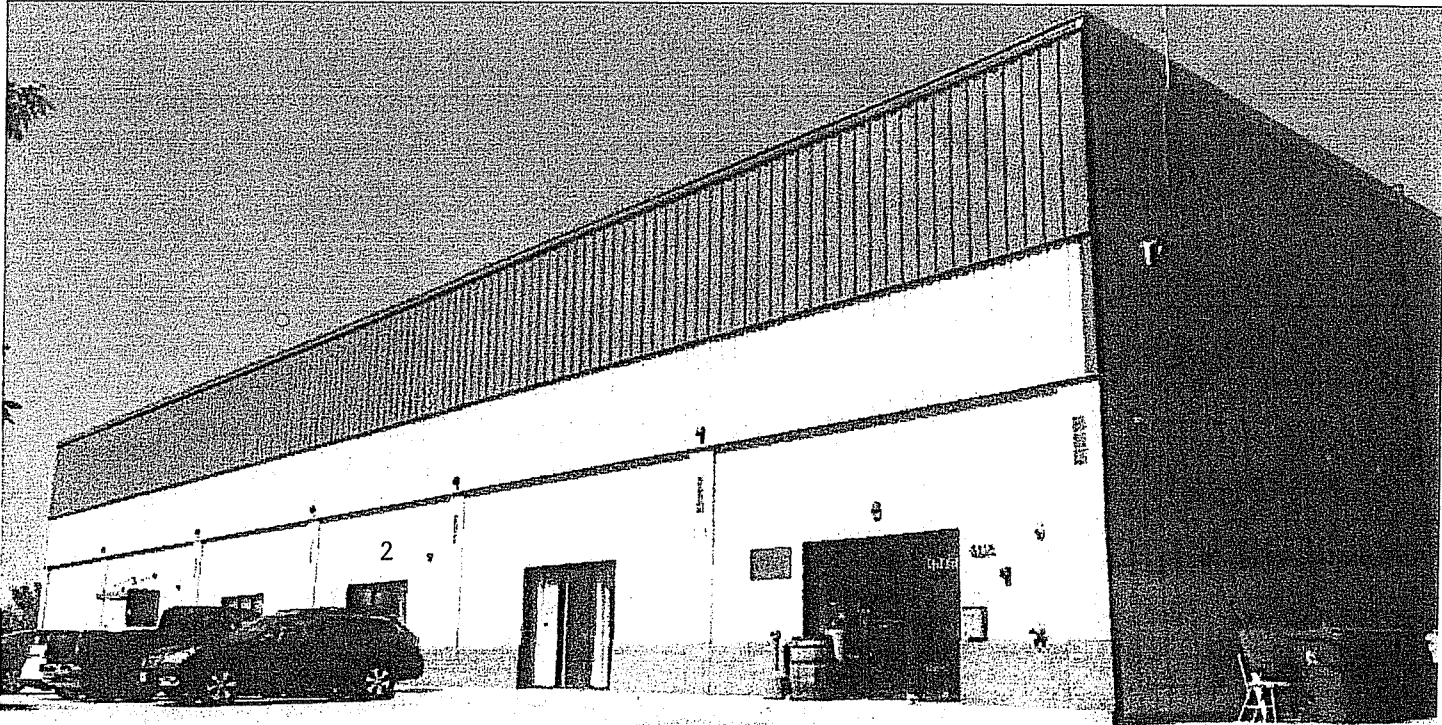

SUMMIT STRENGTH & FITNESS, LLC

FLOOR PLAN
UNIT 2, 3118 KINGSLEY WAY
MADISON, WISCONSIN

3118 Kingsley Way

1 EXISTING SITE PLAN
C-11 SCALE: 1" = 30' - 0"
APPROVED - NO CHANGES

SOUTH ELEVATION - 3118 KINGSLEY WAY, MADISON

NORTH ELEVATION - 3118 Kingsley Way, Madison