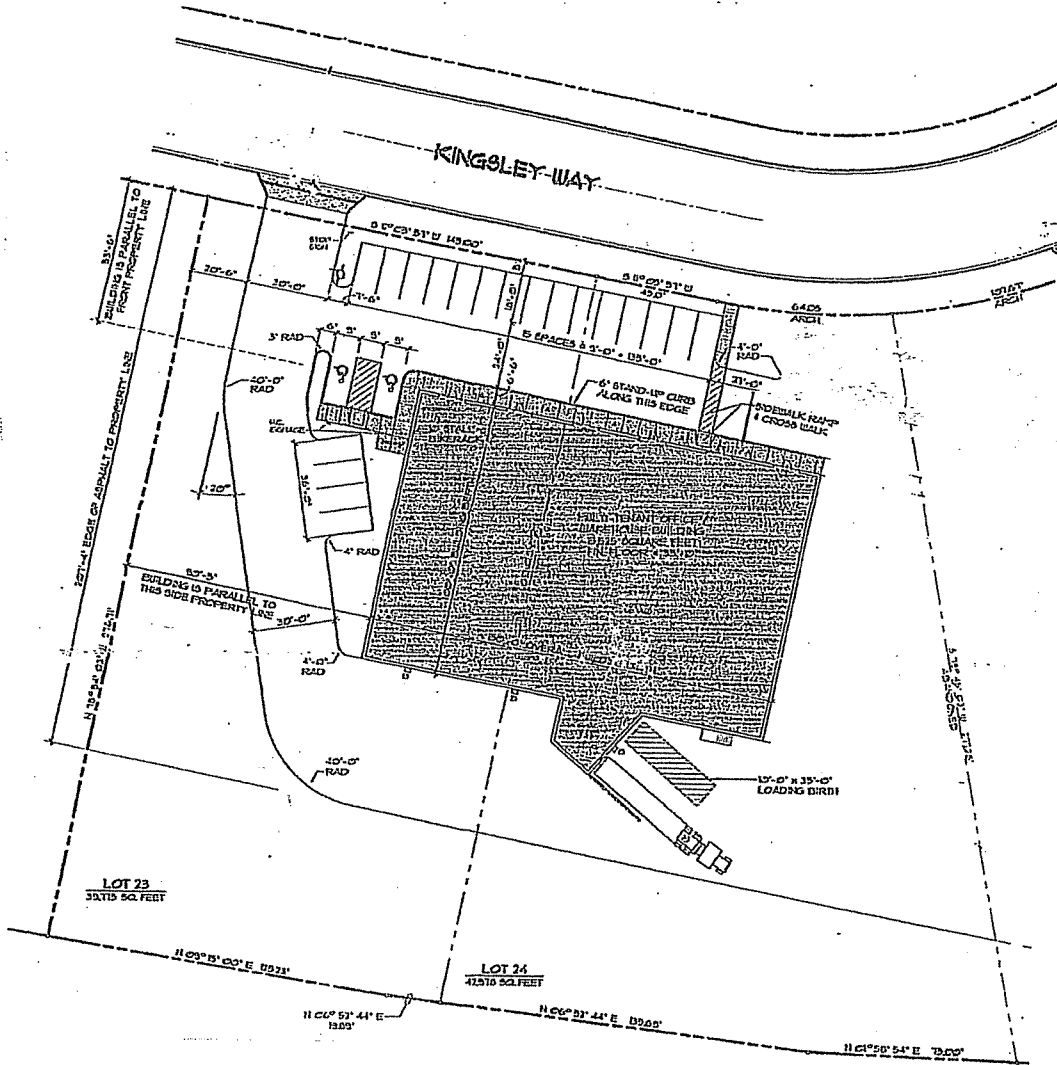

SUMMIT STRENGTH & FITNESS, LLC

FLOOR PLAN
UNIT 2, 3118 KINGSLEY WAY
MADISON, WISCONSIN

3118 Kingsley Way

1 EXISTING SITE PLAN
C-11 SCALE: 1" = 30' - 0"
APPROVED - NO CHANGES

SOUTH ELEVATION - 3118 KINGSLEY WAY, MADISON