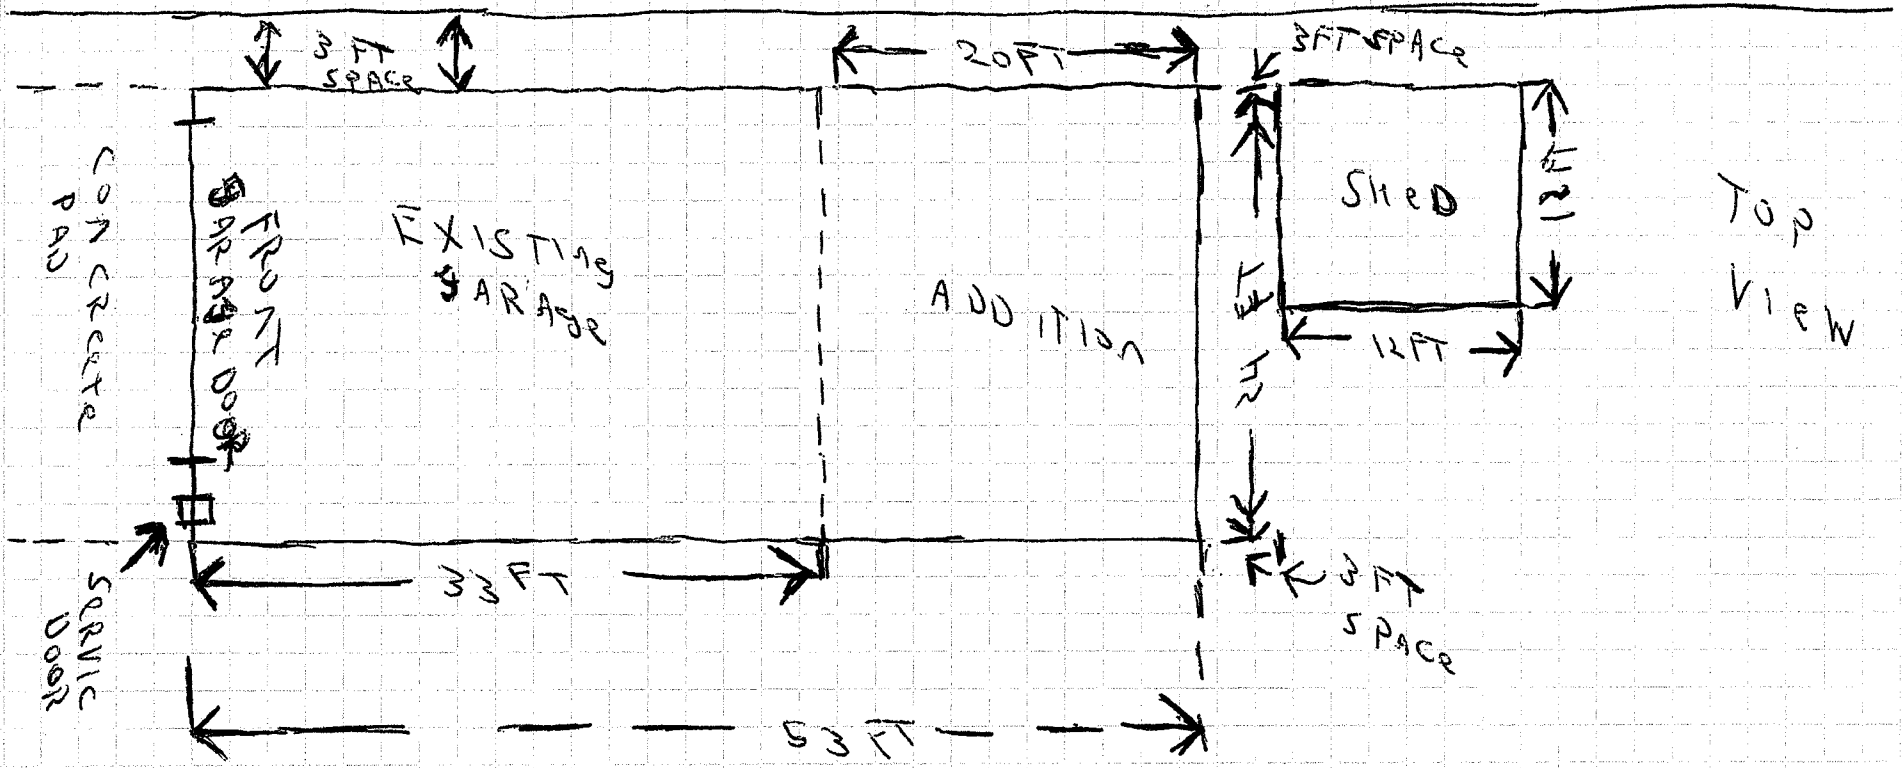

FENCE LINE

Top View

BACK View

SCALE ONE SQUARE = 2 FT APPROX