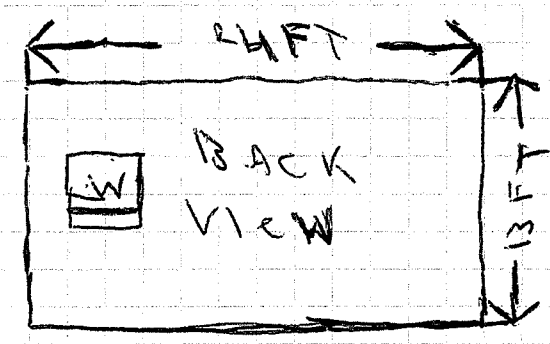

FENCE LINE

Top View

BACK View

SCALE ONE SQUARE = 2 FT APPROX