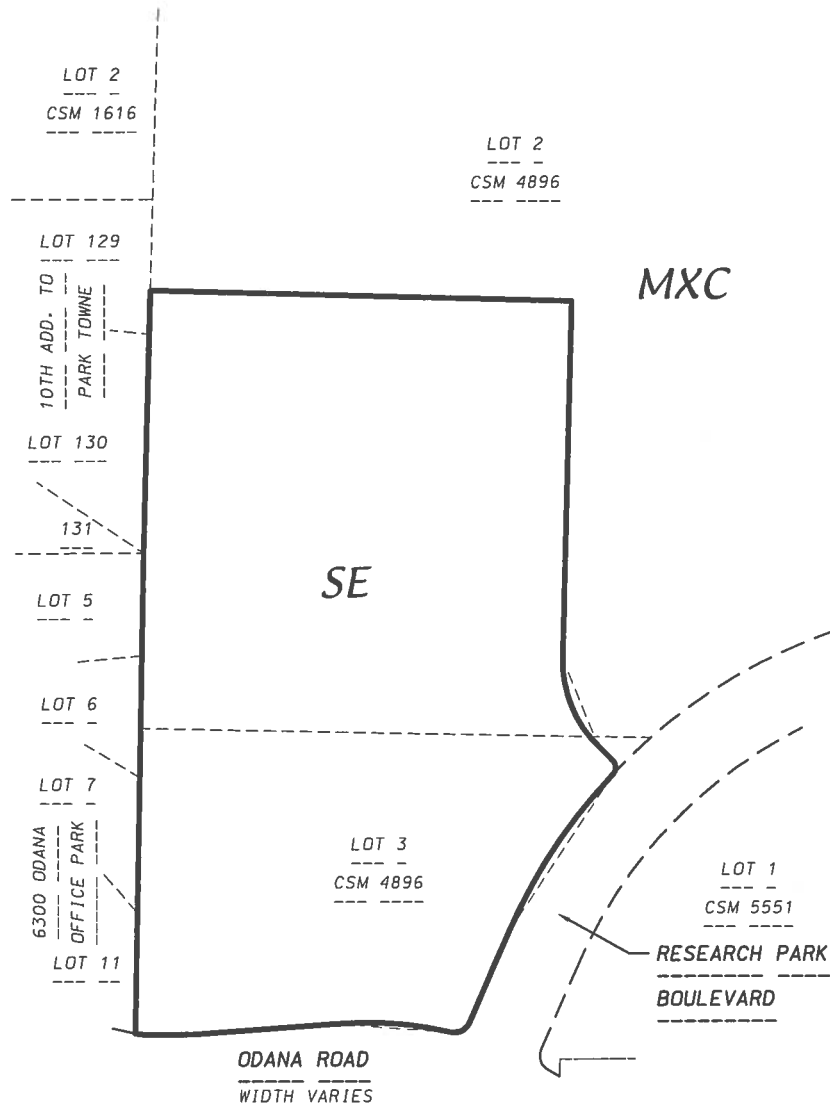

ZONING MAP

D'ONOFRIO KOTTKE AND ASSOCIATES, INC.

7530 Westward Way, Madison, WI 53717
Phone: 608.833.7530 • Fax: 608.833.1089

YOUR NATURAL RESOURCE FOR LAND DEVELOPMENT

Scale 1" = 300'

DATE: 10-24-16

F.N.: 16-07-113