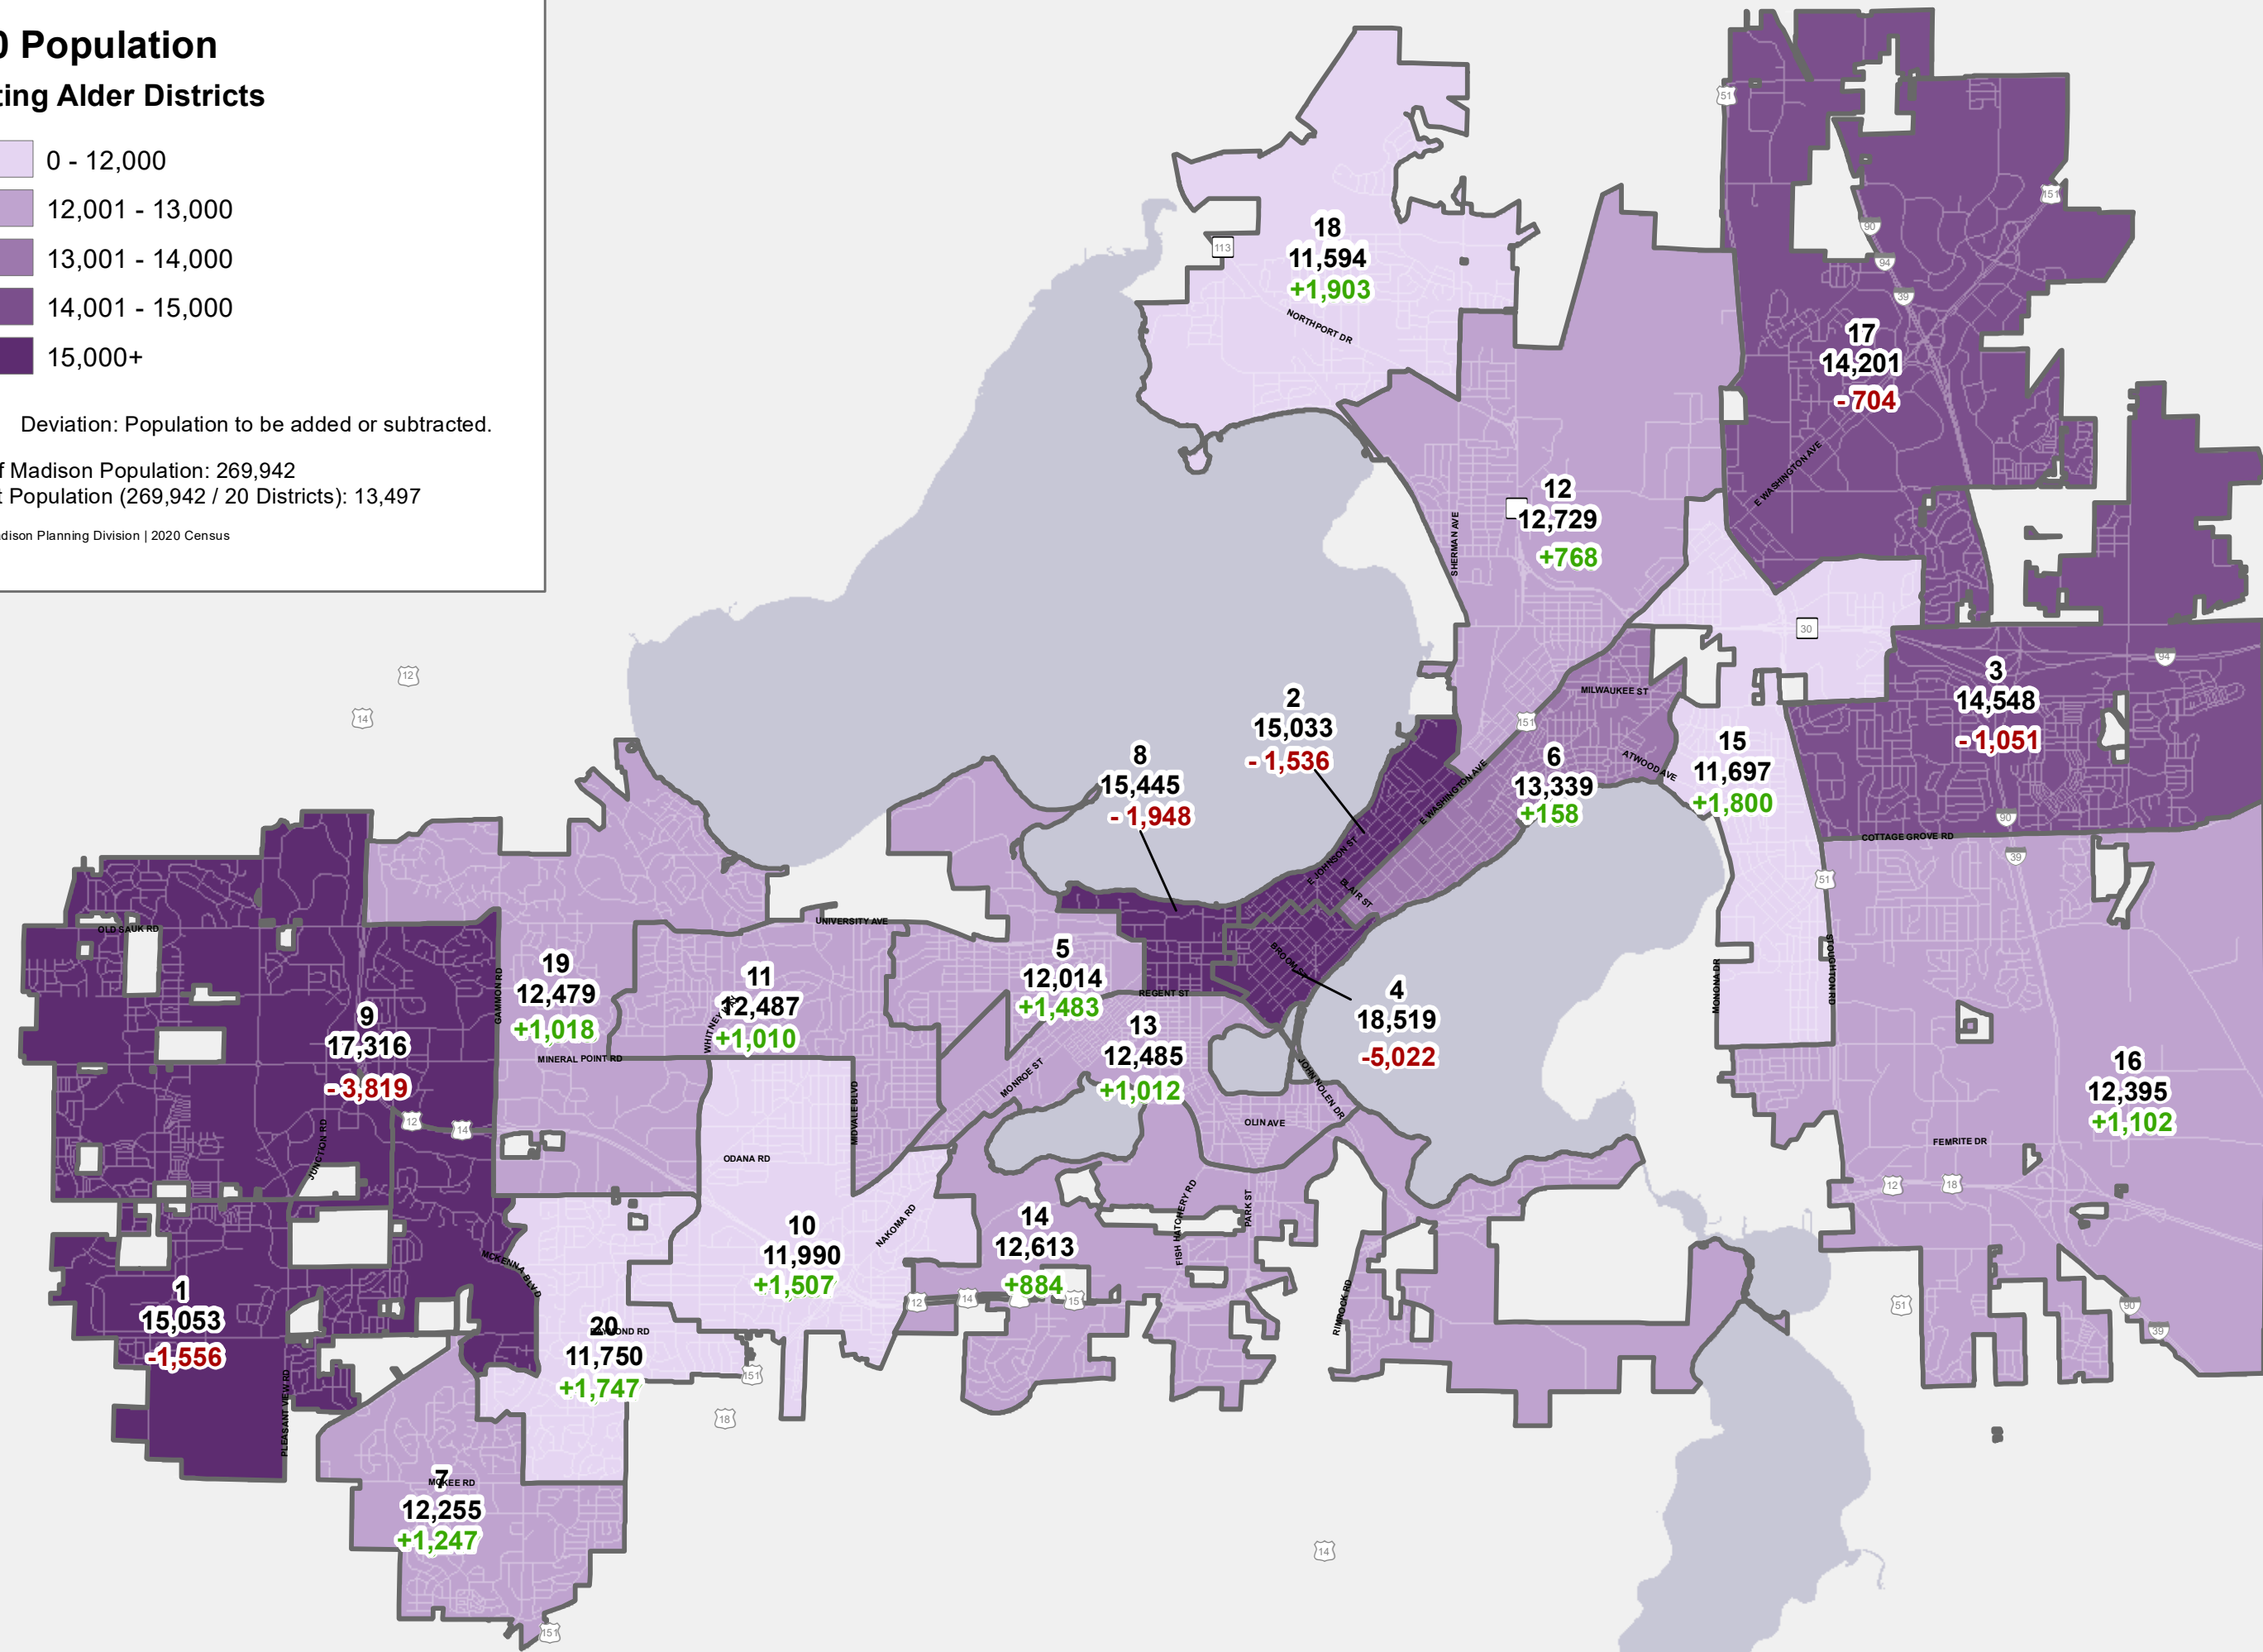

2020 Population

Existing Alder Districts

+ / - Deviation: Population to be added or subtracted.

City of Madison Population: 269,942
 Target Population (269,942 / 20 Districts): 13,497

City of Madison Planning Division | 2020 Census
 8/17/2021

2020 Population Existing Wards

Target Ward Population Range: 1,000-4,000

- Below
- Within
- Above

*Ward Labels: Top Number = Ward | Bottom Number = Population
Population Source: 2020 Census as of August 1, 2021

City of Madison Planning Division | 2020 Census
8/17/2021