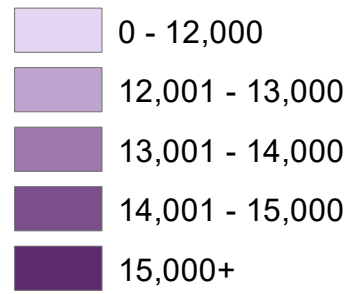

2020 Population

Existing Alder Districts

+ / - Deviation: Population to be added or subtracted.

City of Madison Population: 269,942
 Target Population (269,942 / 20 Districts): 13,497

City of Madison Planning Division | 2020 Census
 8/17/2021

2020 Population Existing Wards

Target Ward Population Range: 1,000-4,000

- Below
- Within
- Above

*Ward Labels: Top Number = Ward | Bottom Number = Population
Population Source: 2020 Census as of August 1, 2021