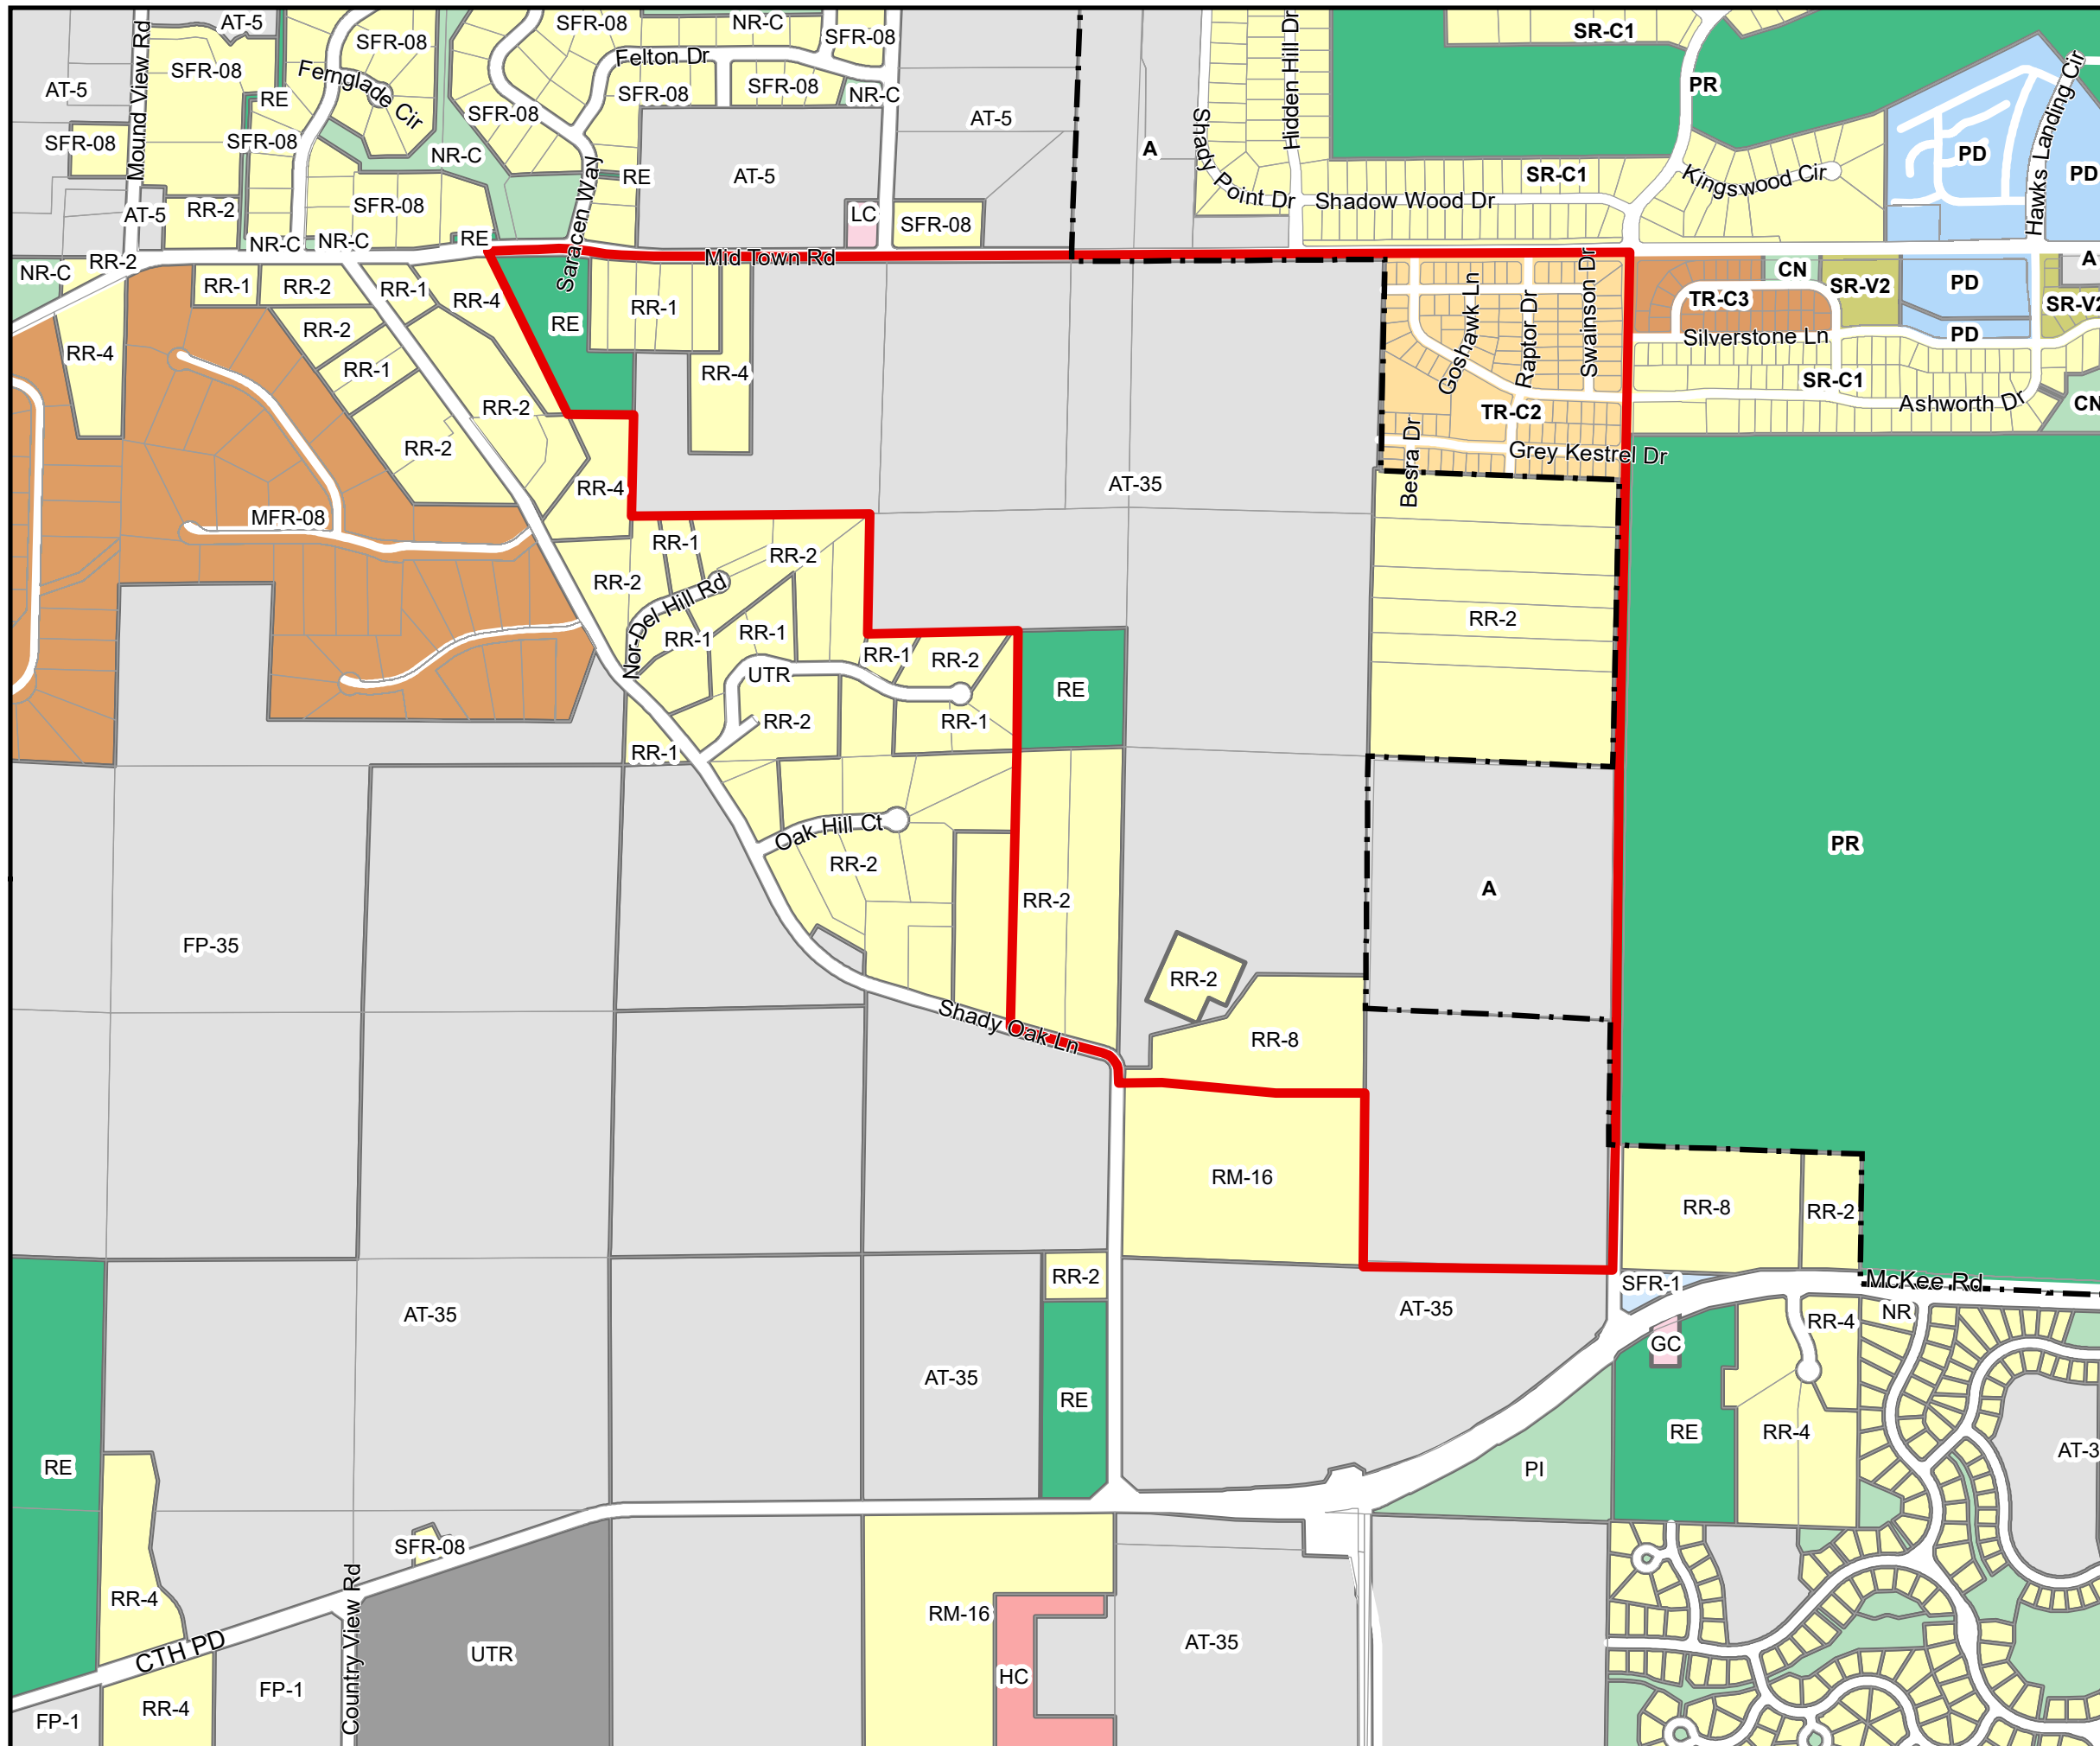

# Map 6: Existing Zoning

Shady Wood NDP  
March 2022

-  Planning Area
-  City of Madison Boundary

## City of Madison Zoning Districts

- Residential Districts  
SR-C1, SR-V2, TR-C2, TR-C3
- Special Districts  
A, CN, PD, PR

## Town of Middleton and Town of Verona Zoning Districts

- Residential Districts  
RR-1, RR-2, RR-4, RM-16, SFR-08, MFR-08,
- Natural Resource and Recreation Districts  
NR-C, RE
- Commercial Districts  
LC, HC
- Special Districts  
UTR
- Agricultural and Farmland Preservation  
AT-5, AT-35, FP-1, FP-35

## City of Verona Zoning Districts

- Residential Districts  
NR
- Natural Resource and Recreation Districts  
PI
- Agricultural and Farmland Preservation  
A

**DRAFT**