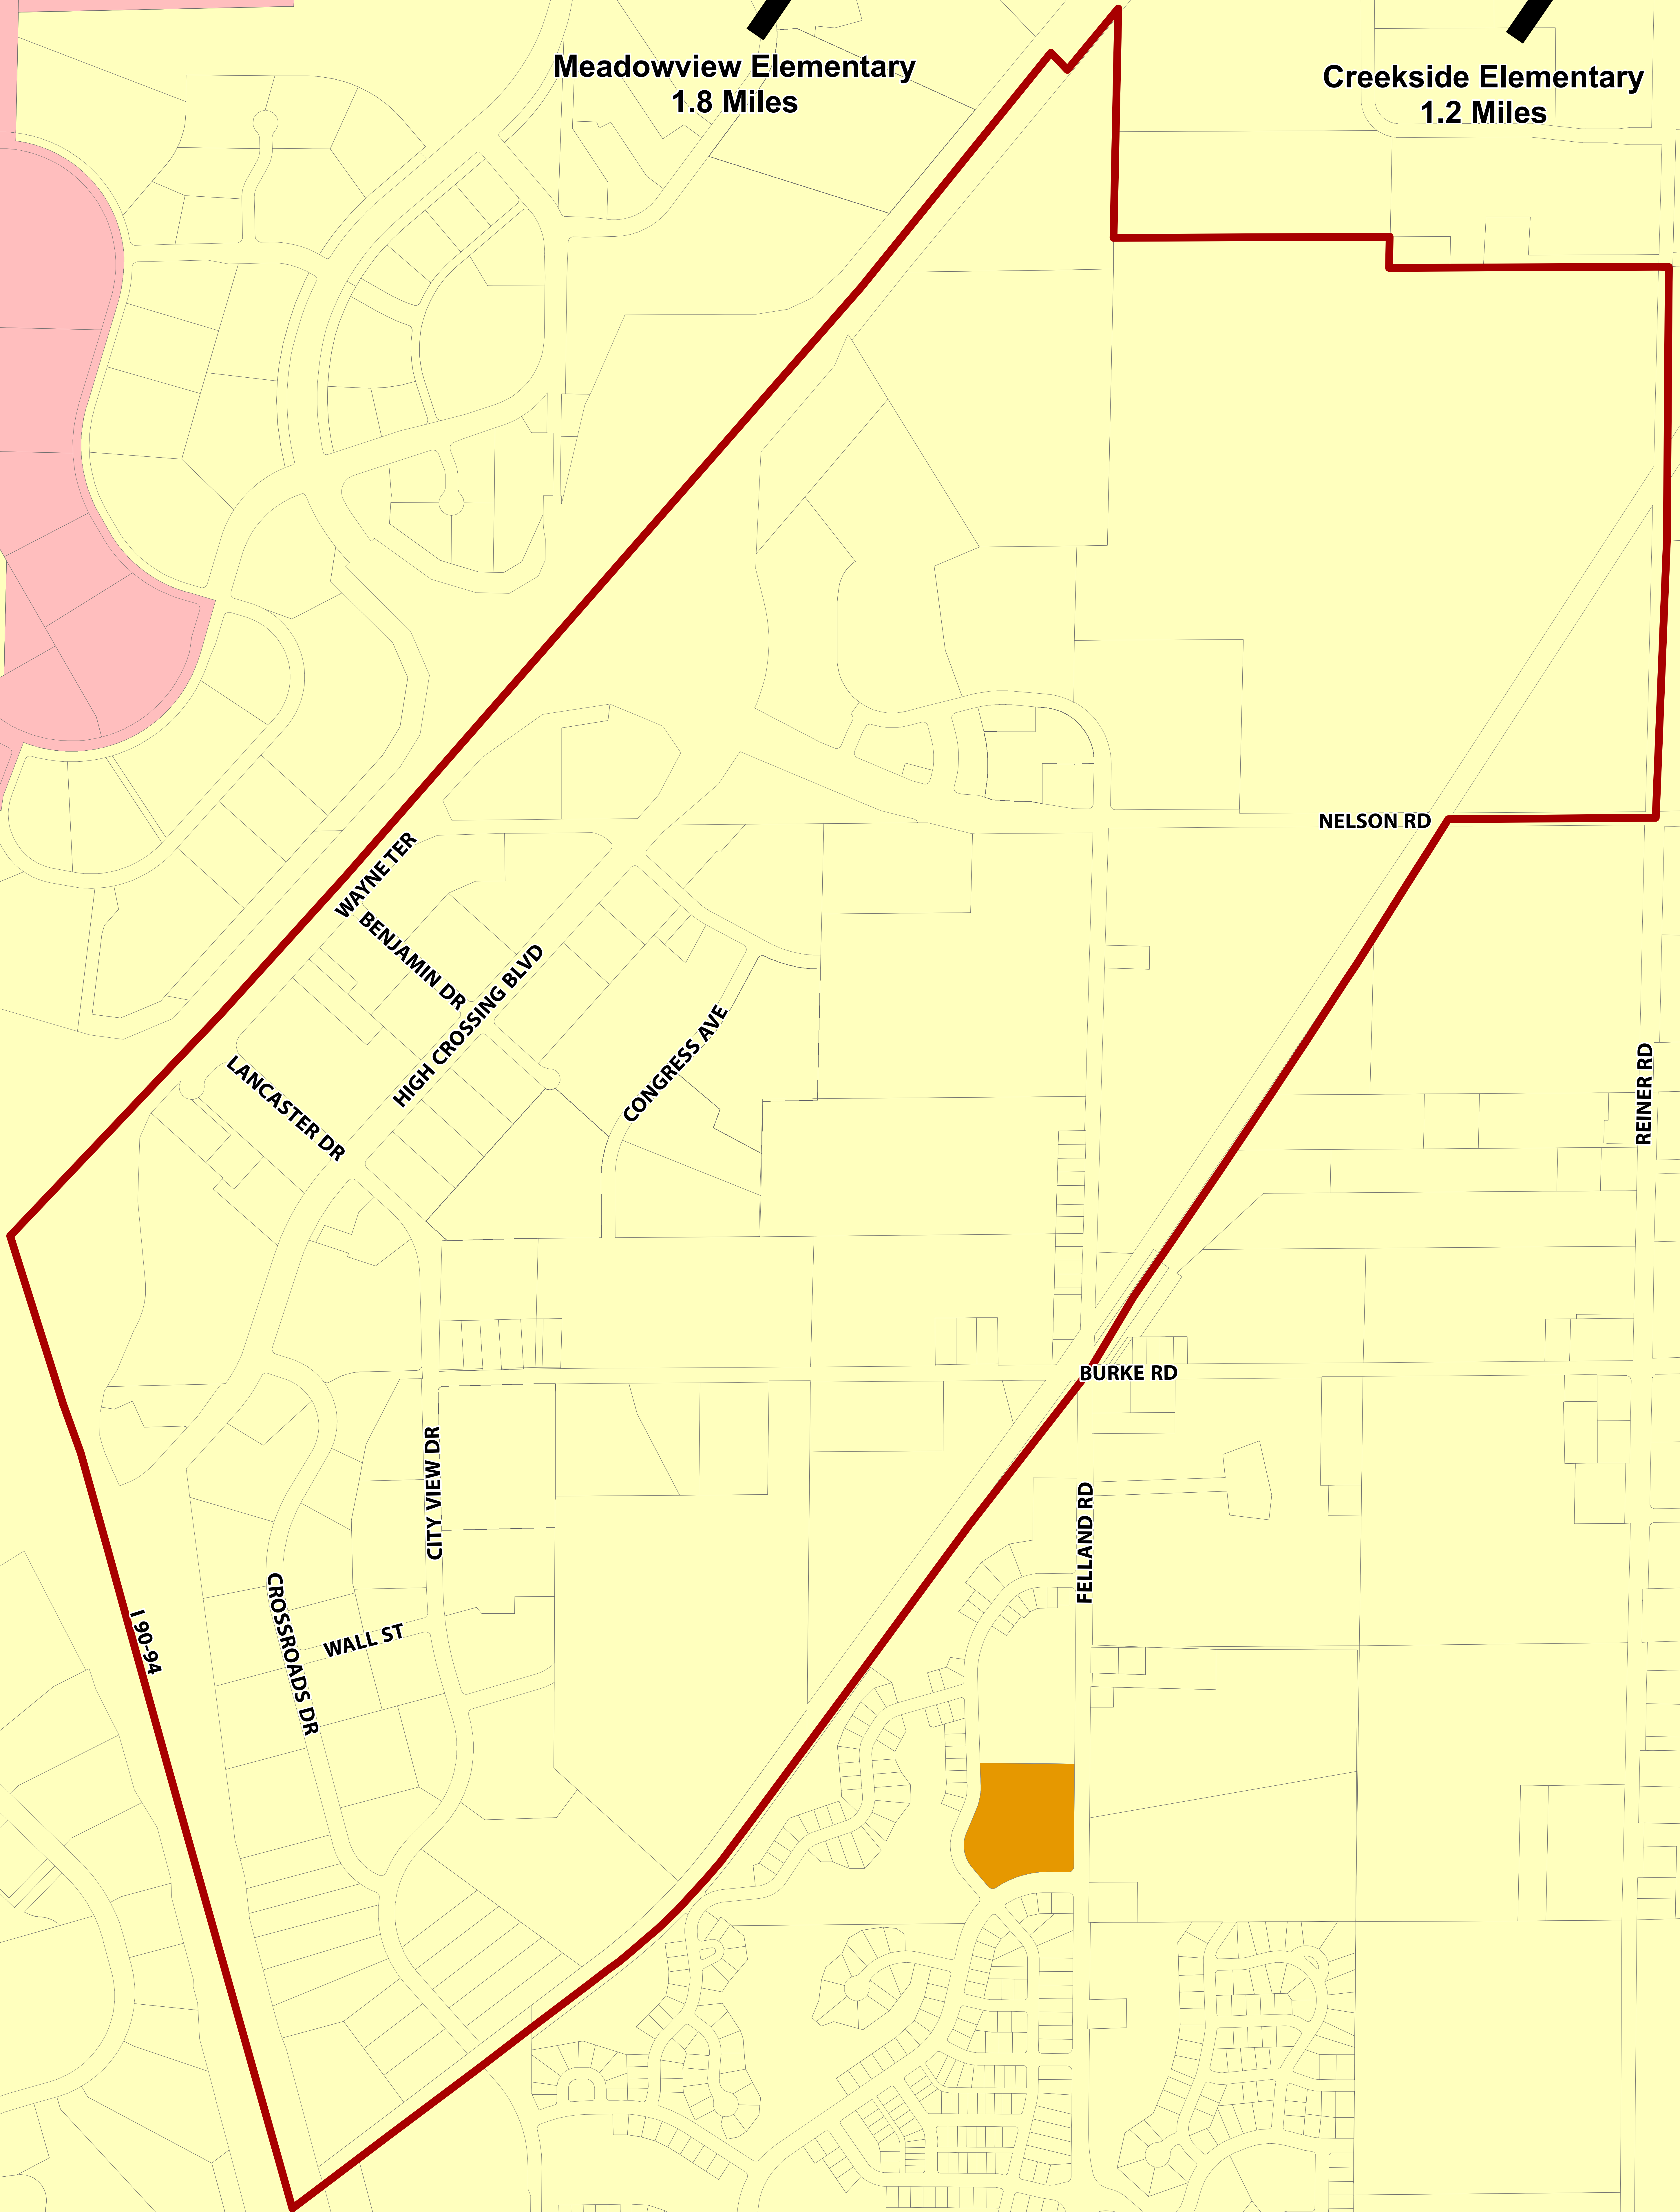

Meadowview Elementary
1.8 Miles

Creekside Elementary
1.2 Miles

- Planning Area
- DeForest Area School District
- Madison Metropolitan School District
- Sun Prairie Area School District

Sun Prairie Area School District
Owned Site

Map 9:
School Districts

Nelson Neighborhood
Development Plan Amendment
November 2018
City of Madison Planning Division

590 295 0 Feet

Date Printed: 11/6/2018