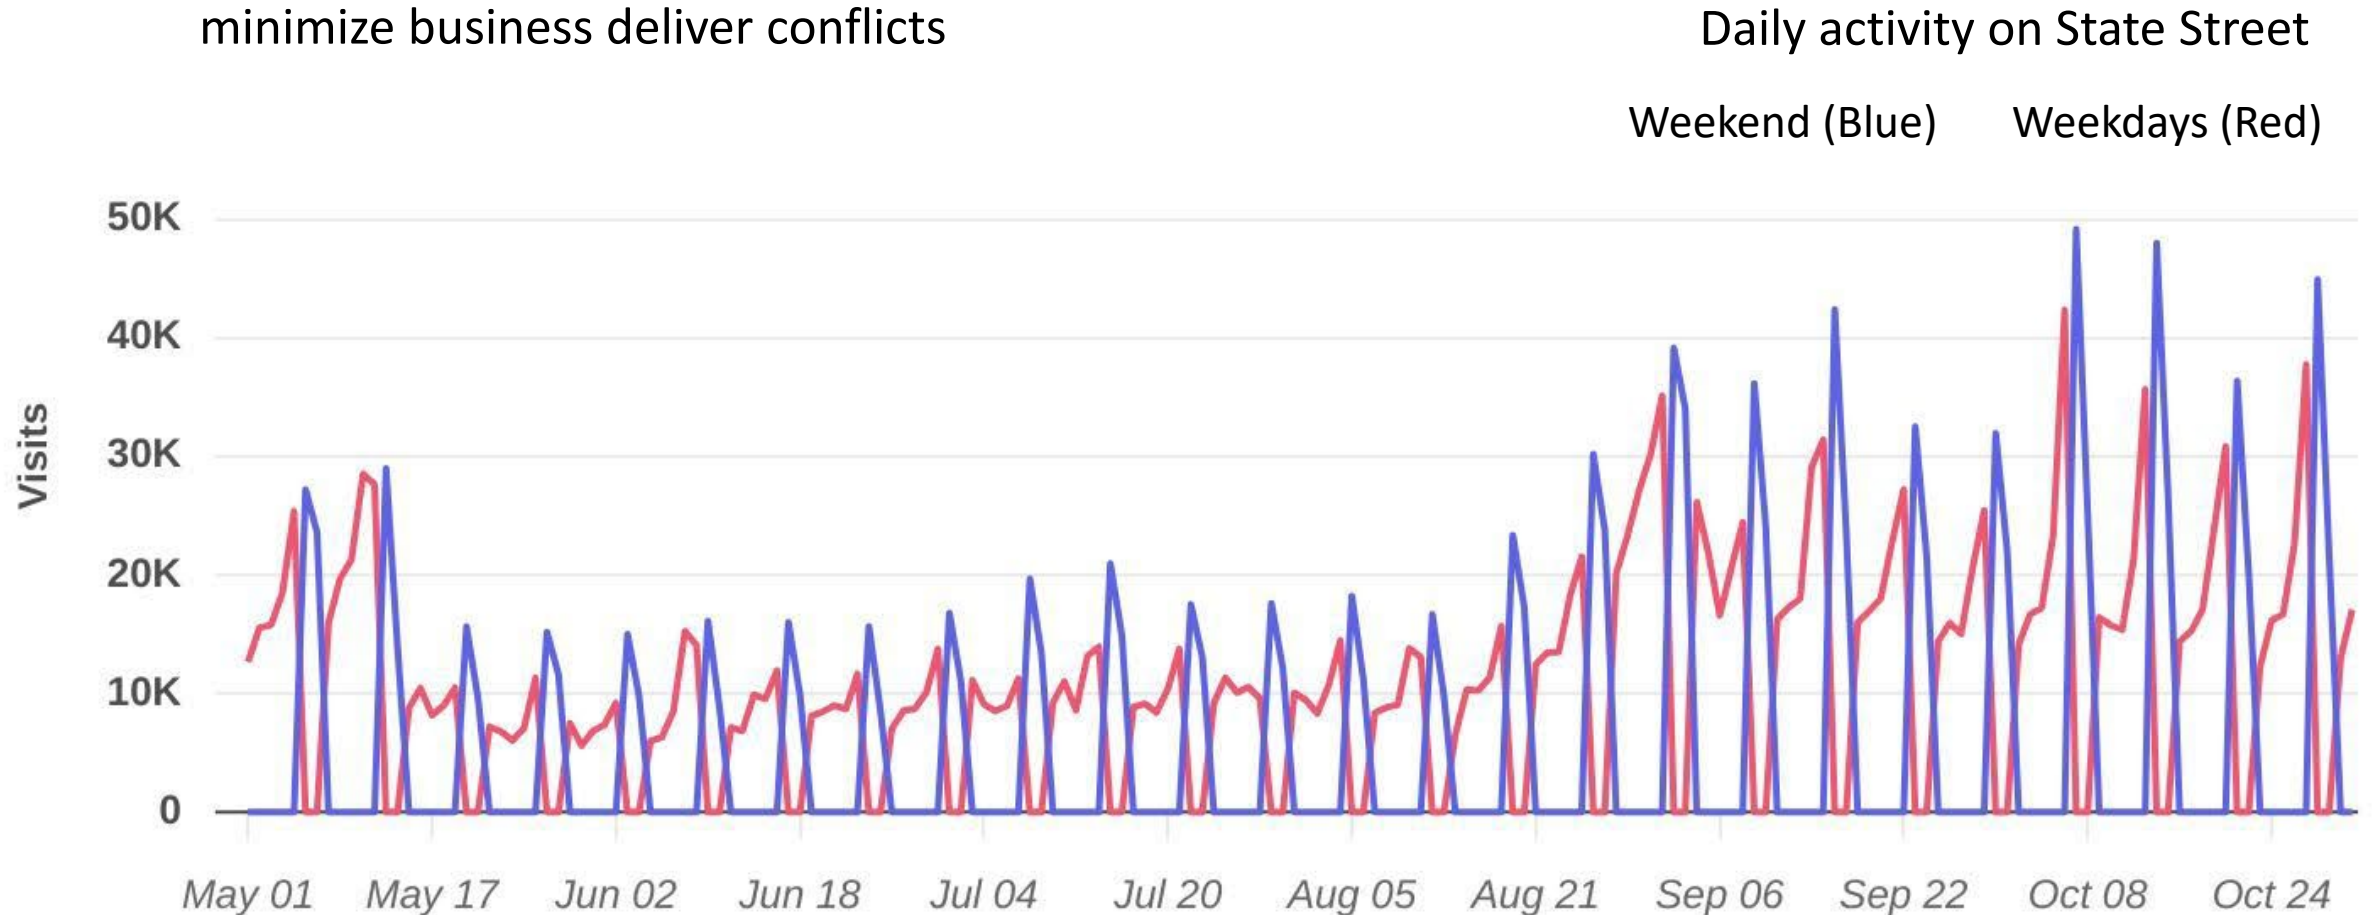

# Activity patterns and street closures

- Staff is evaluating activity patterns identify closure periods which have the greatest activity level and minimize business deliver conflicts