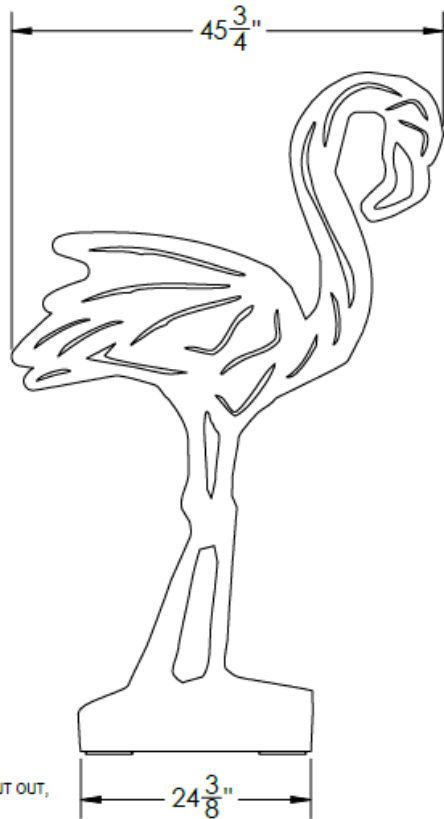

# Flamingo Sculptures

- 8 - 6 ft sculptures to be placed throughout the 3 blocks
- Placed at gateway locations
- Great for selfies!

R-FLAMINGO-6FT  
: CUSTOM FLAMINGO CUT OUT,  
HEIGHT