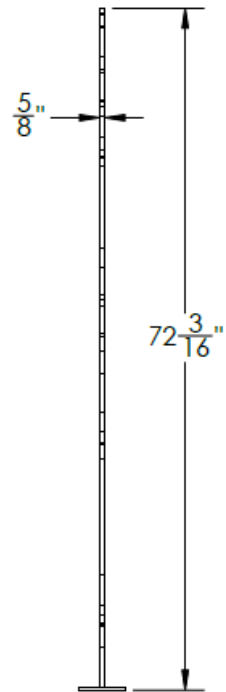

# Flamingo Sculptures

- 8 - 6 ft sculptures to be placed throughout the 3 blocks
- Placed at gateway locations
- Great for selfies!

R-FLAMINGO-6FT  
: CUSTOM FLAMINGO CUT OUT,  
HEIGHT