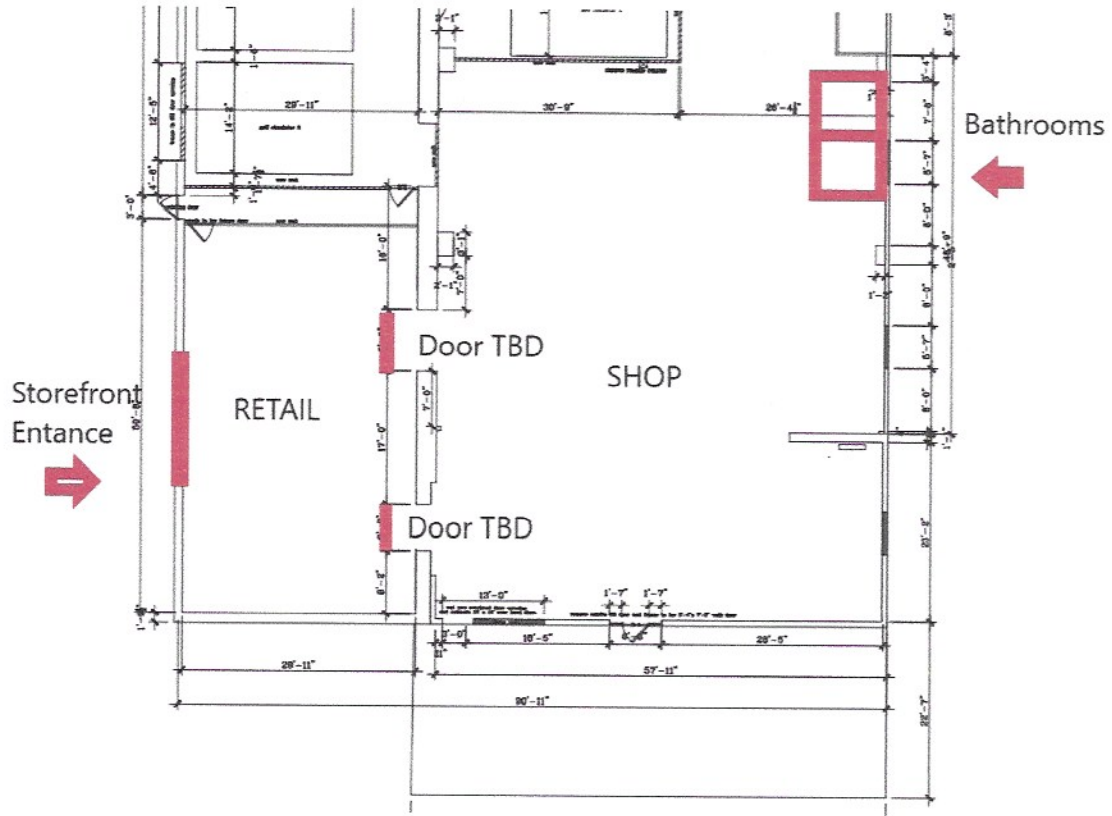

EXHIBIT "A"

Location: Appx 4700 SF located at 2425 South Stoughton Rd, Madison WI

Initial _____

Initial O.A

Date Jan-17-2022