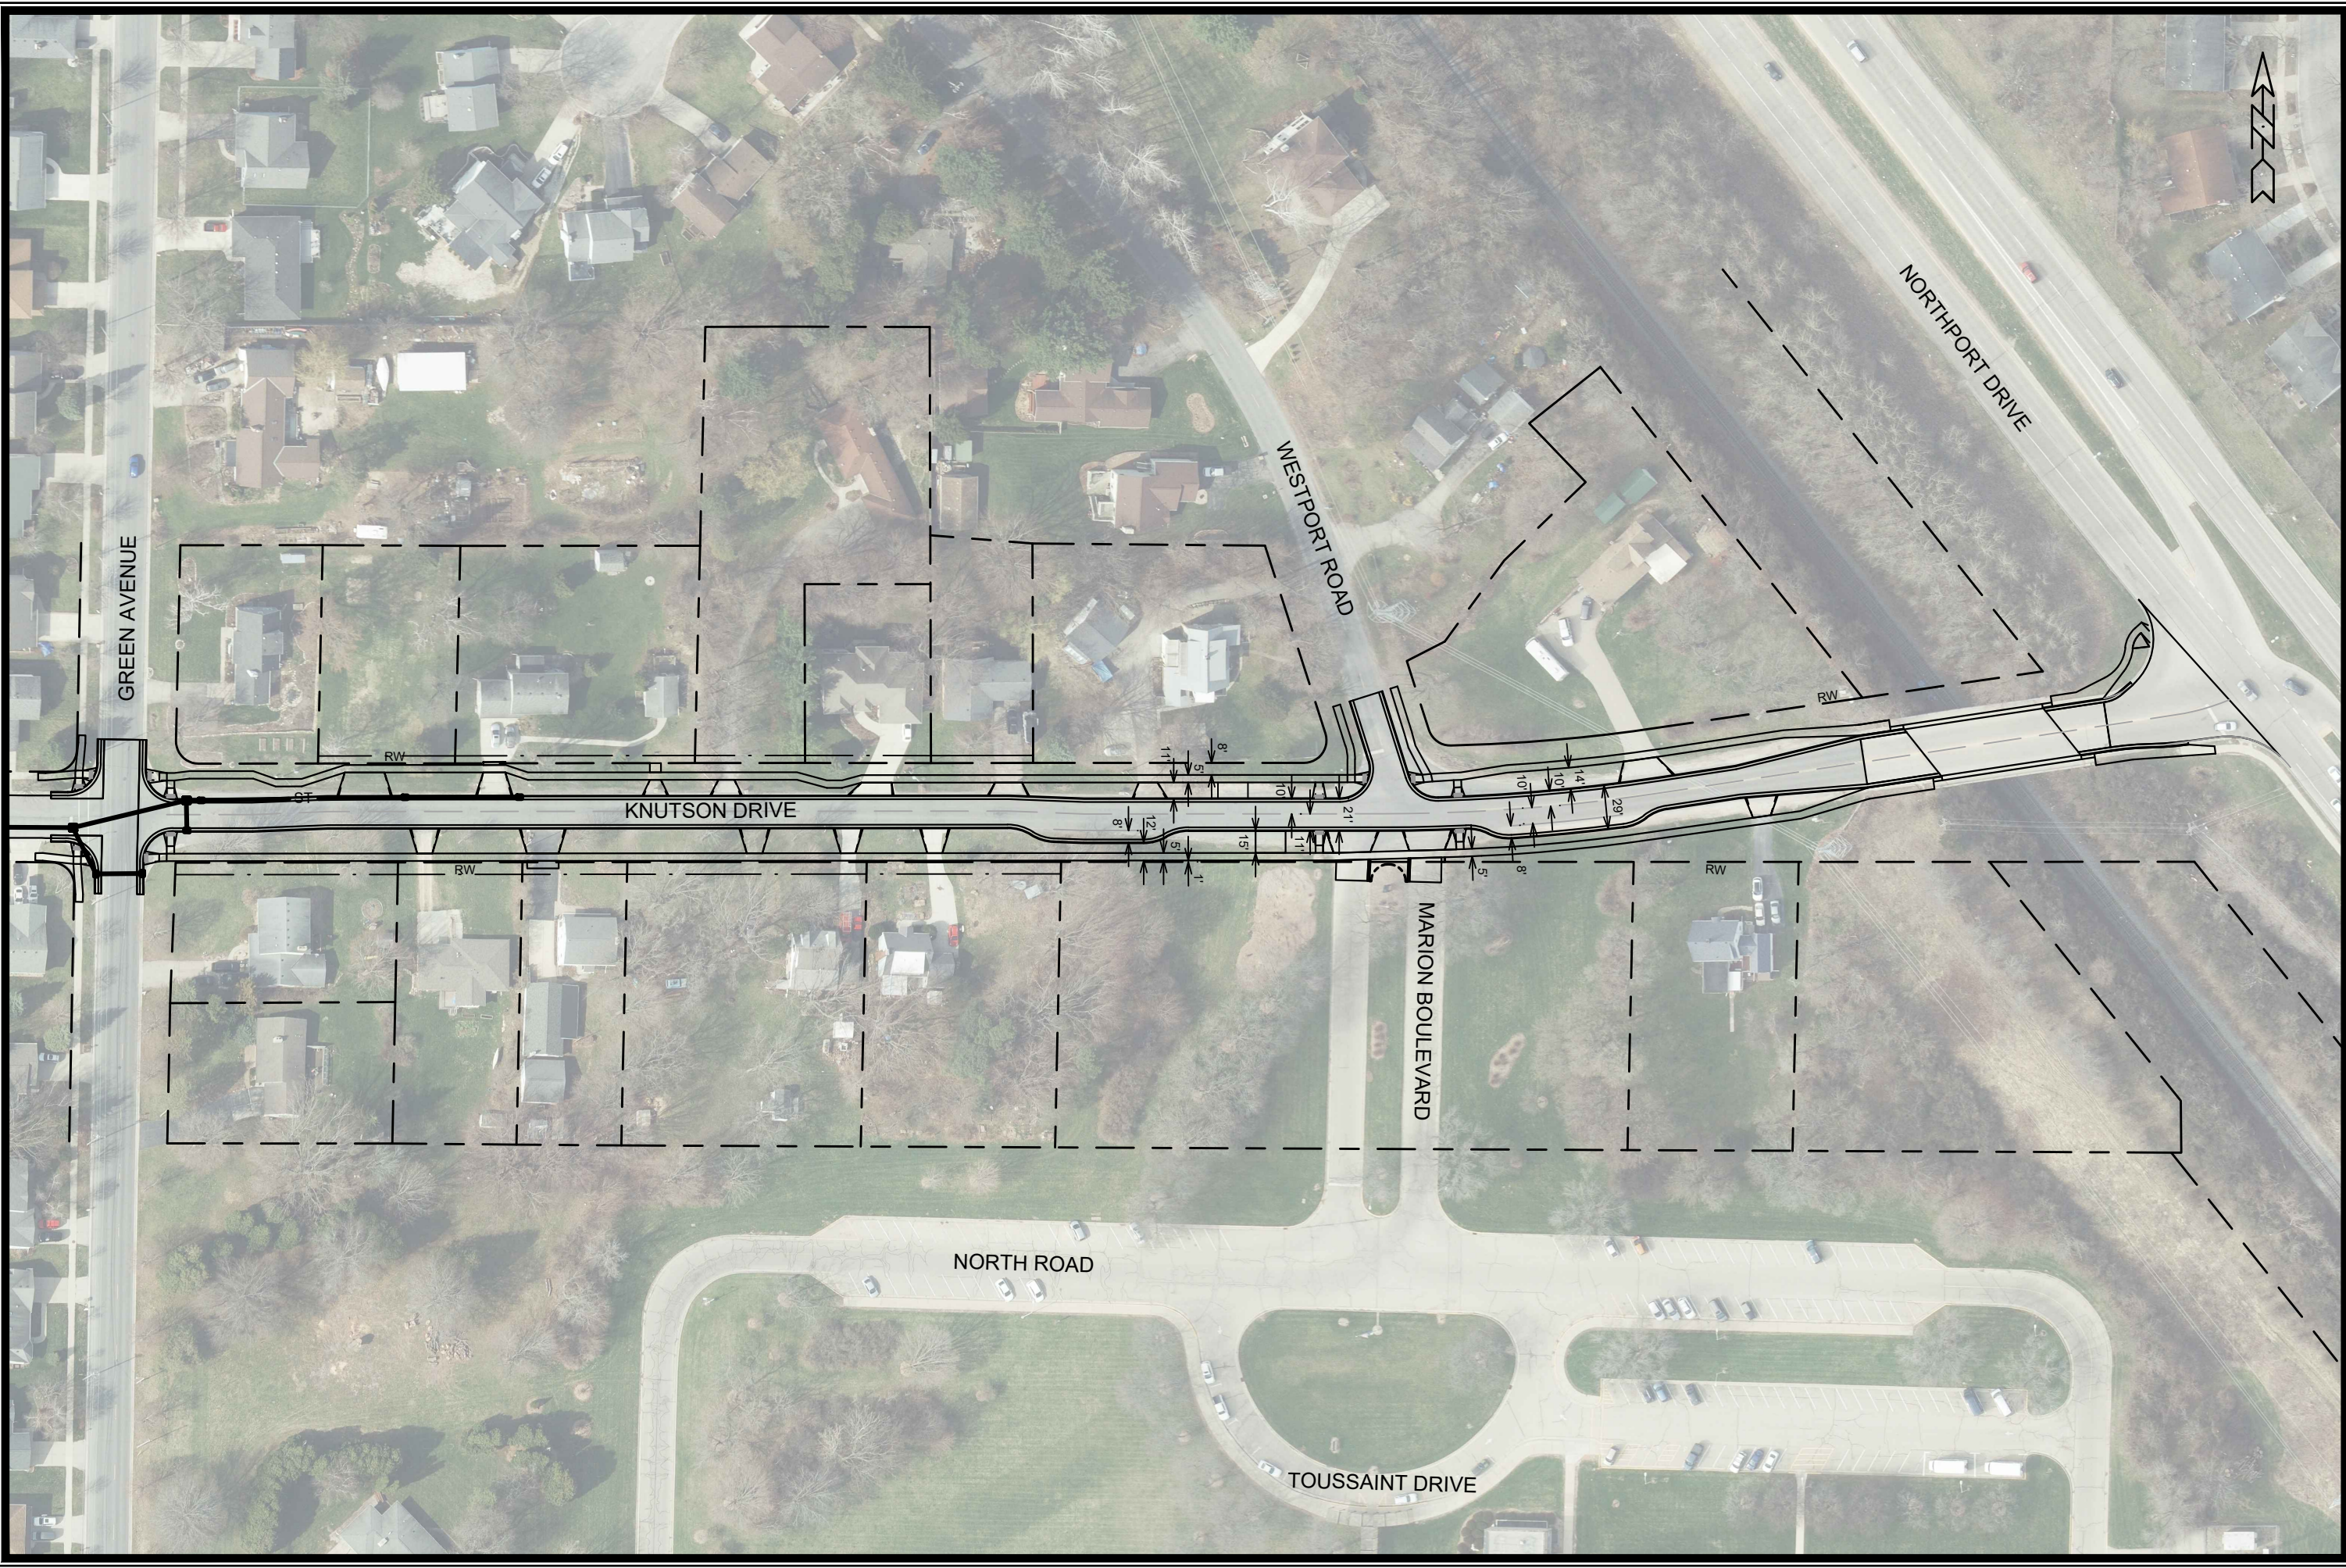

MARK	REVISION	DATE	BY

13812
 MADISON, WI
 CONTRACT NO: 8635

KNUTSON DRIVE - OVERALL EXHIBIT - RESURFACING
 KNUTSON DRIVE RECONSTRUCTION
 M:\DESIGN\Projects\13812\CAD\Streets\13812EN-OverallExhibit.dwg

13812

Designed By: AJZ
 Date: 11/17/2024 10:07 AM
 Scale: 1" = 100'
 13812

GREEN AVENUE

KNUTSON DRIVE

WESTPORT ROAD

NORTHPORT DRIVE

MARION BOULEVARD

NORTH ROAD

TOUSSAINT DRIVE

MARK	REVISION	DATE	BY

13812
 MADISON, WI
 CONTRACT NO: 8635

KNUTSON DRIVE - OVERALL EXHIBIT - RECONSTRUCTION
 KNUTSON DRIVE RECONSTRUCTION
 M:\DESIGN\Projects\13812\CAD\Streets\13812EN-OverallExhibit.dwg