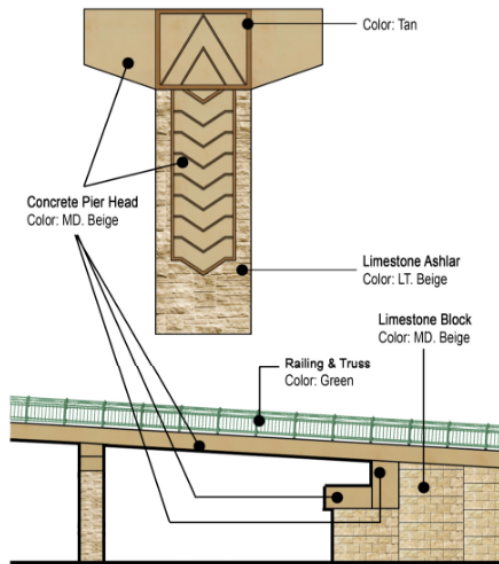

Proposed Improvements

University Bay Drive – Grade Separated Bike/Ped Overpass - Aesthetics

DETAILS

PERSPECTIVE & EXAMPLE PHOTOS

3 UNIVERSITY BAY DRIVE PEDESTRIAN BRIDGE- CONCEPT 3
02/24/2021