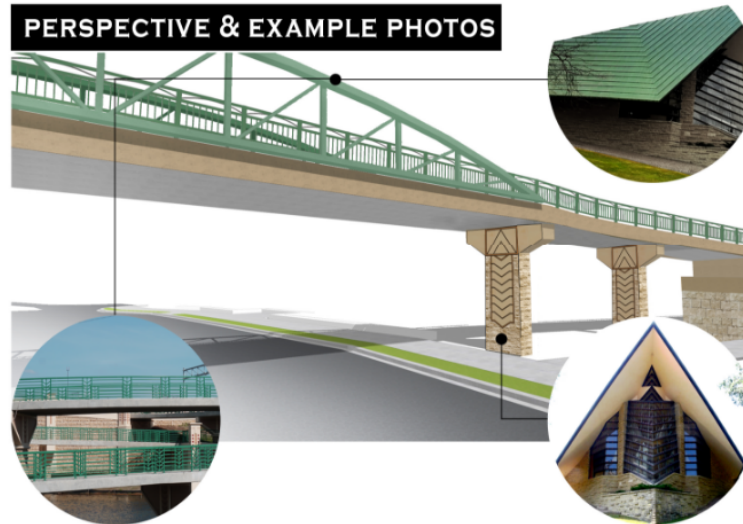

Proposed Improvements

University Bay Drive – Grade Separated Bike/Ped Overpass - Aesthetics

DETAILS

PERSPECTIVE & EXAMPLE PHOTOS

3 UNIVERSITY BAY DRIVE PEDESTRIAN BRIDGE- CONCEPT 3
02/24/2021