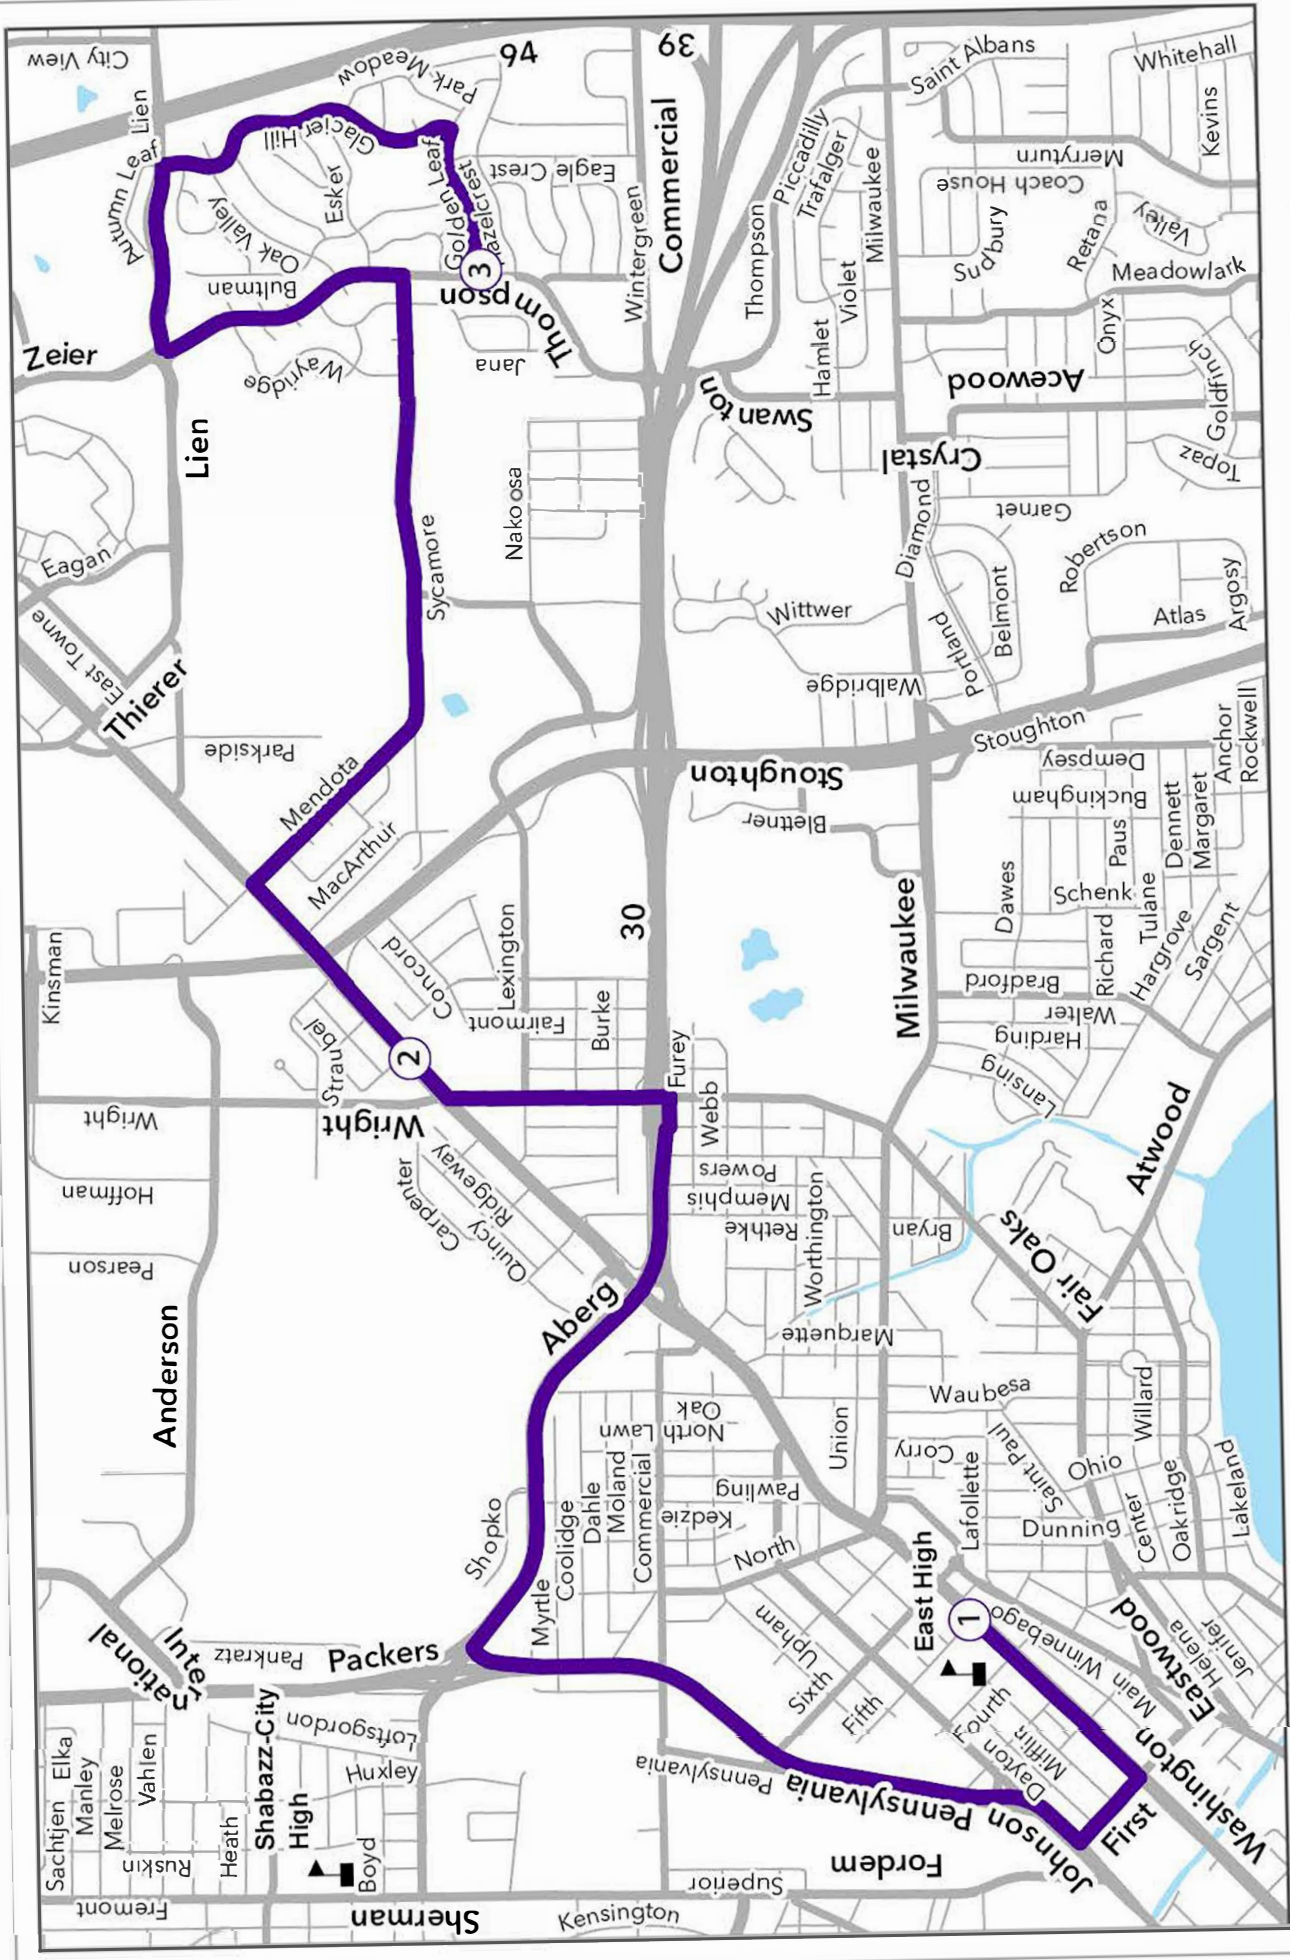

Legend

- School
- Route

601 - East High

601 – East H.S.

7:29 AM From : N THOMPSON DR & OAK VALLEY

To : 601 EAST HIGH

Via N Thompson	<i>Oak Valley, Wayridge</i>
Right Lien Rd	<i>N Thompson [S]</i>
Right Glacier Hill Dr	<i>Lien [S], Ridge Oak [S], Southridge [S], Valley Edge [S]</i>
Right Golden Leaf Trl	<i>Eagle Crest [S]</i>
Right N Thompson Dr	<i>Golden Leaf</i>
Left Sycamore Ave	<i>N Thompson [S], Wayridge [S],</i>
Right Mendota St	<i>Sycamore, Duncan [S], Hoover [S]</i>
7:42 AM Left E Washington Ave	<i>Mendota , Schmedeman [S],</i>
Left N Fair Oaks Ave	<i>Lexington [S]</i>
Right Commercial Ave	<i>N Fair Oaks [S]</i>
Left Sth 30 Ramp	
Merge Sth 30	
Right Exit 1 A - East Washington Ave	
Right E Washington Ave	
7:53 AM Arrive E Washington @ East High	

Legend

- School
- Route

601 - Sycamore

601 PM – Sycamore

3:49 PM From: EAST HIGH

To : 601 Sycamore

Right N First St

Right E Johnson St

Left/To Pennsylvania Ave

To Packers Ave

Right Packers-Aberg Ramp

Right Aberg Ave

To Sth 30

Right Fair Oaks Ramp

Left Commercial Ave

Left N Fair Oaks Ave

N Fair Oaks

Lexington

4:02 PM Right E Washington Ave

Right Mendota St

Left Sycamore Ave

Left N Thompson

Right Lien Rd

Right Glacier Hill Dr